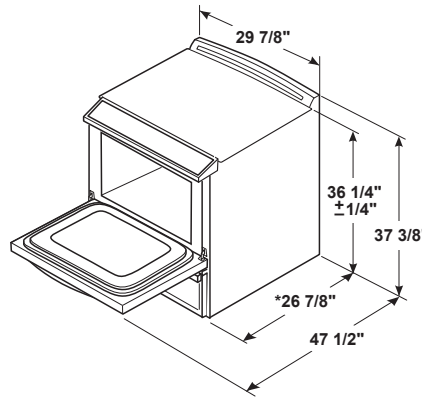

POWER / RATINGS

Amp Rating at 208V	40
Amp Rating at 240V	40
Bake Wattage	2850W
Broiler Wattage	4000W
Convection Wattage	2500W
KW Rating at 208V	11.3
KW Rating at 240V	13.6

WARRANTY

Parts Warranty	Limited 1-year entire appliance
Labor Warranty	90 days post-install on cooktop glass
Warranty Notes	Limited 1-year entire appliance
	See written warranty for full details

DIMENSIONS

Receptacle Locations: Locally approved flexible service cord or conduit must be used because terminals are not accessible after range installation. See shaded area in drawing for location of electrical outlet box. Recommended outlet locations allow range to be installed directly against rear wall.

Note: This appliance has been approved for 0" spacing to adjacent surfaces above the cooktop. However, a 6" minimum spacing to surfaces less than 15" above the cooktop and adjacent cabinet is recommended to reduce exposure to steam, grease splatter and heat.

Installation Information: Before installing, consult installation instructions for current dimensional data and additional requirements.

ADDITIONAL ACCESSORIES