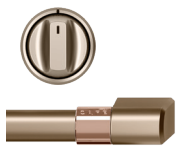

ADDITIONAL ACCESSORIES

CXFCHHKPMBZ
Brushed Bronze
2 handles
6 knobs