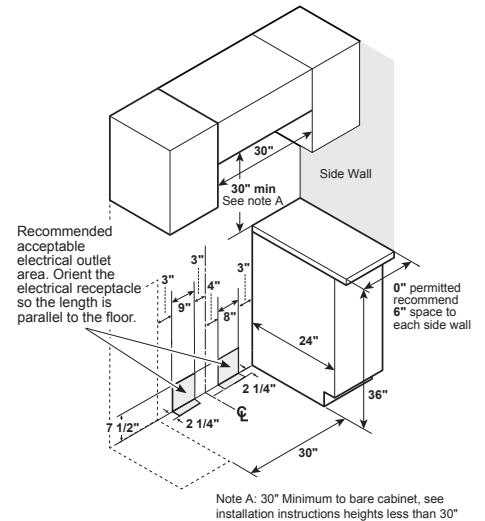

POWER / RATINGS

Amp Rating at 208V	40
Amp Rating at 240V	40
Bake Wattage	2850W
Broiler Wattage	4000W
Convection Wattage	2500W
KW Rating at 208V	11.3
KW Rating at 240V	13.6

WARRANTY

Parts Warranty	Limited 1-year entire appliance
Labor Warranty	90 days post-install on cooktop glass
Warranty Notes	Limited 1-year entire appliance
	See written warranty for full details

DIMENSIONS

Receptacle Locations: Locally approved flexible service cord or conduit must be used because terminals are not accessible after range installation. See shaded area in drawing for location of electrical outlet box. Recommended outlet locations allow range to be installed directly against rear wall.

Note: This appliance has been approved for 0" spacing to adjacent surfaces above the cooktop. However, a 6" minimum spacing to surfaces less than 15" above the cooktop and adjacent cabinet is recommended to reduce exposure to steam, grease splatter and heat.

Installation Information: Before installing, consult installation instructions for current dimensional data and additional requirements.

ADDITIONAL ACCESSORIES