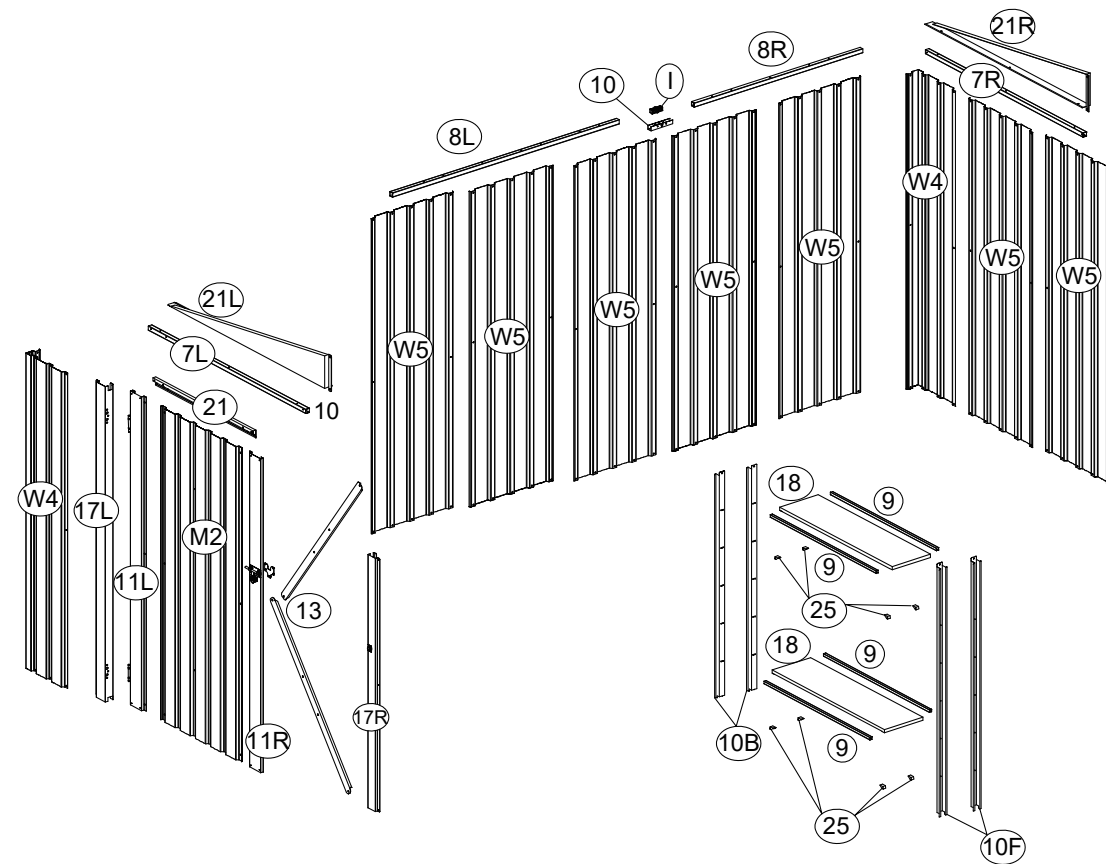

Shed Side Panel

NO.	QTY.
7L	1
7R	1
8L	1
8R	1
9	4
8L	1
10B	2
10F	2
11L	1
11R	1
13	1
17L	1
17R	1
18	1
21	1
21L	1
21R	1
W4	2
W5	7
M2	1