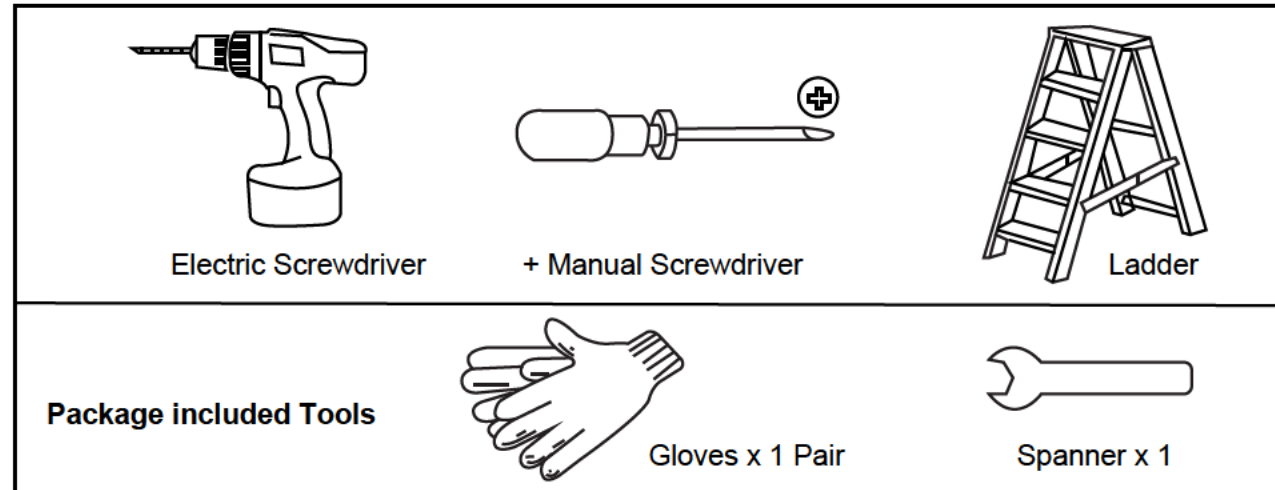

4x8 Storage Shed Installation_SS16326GR

The product comes in two packages.
Please install after receiving all packages.

Please prepare below tools before installation.(Not Included)

ATTENTION:
Please read this instruction carefully before installation and follow it strictly during installation. Ensure that there are no problems later due to installation errors.