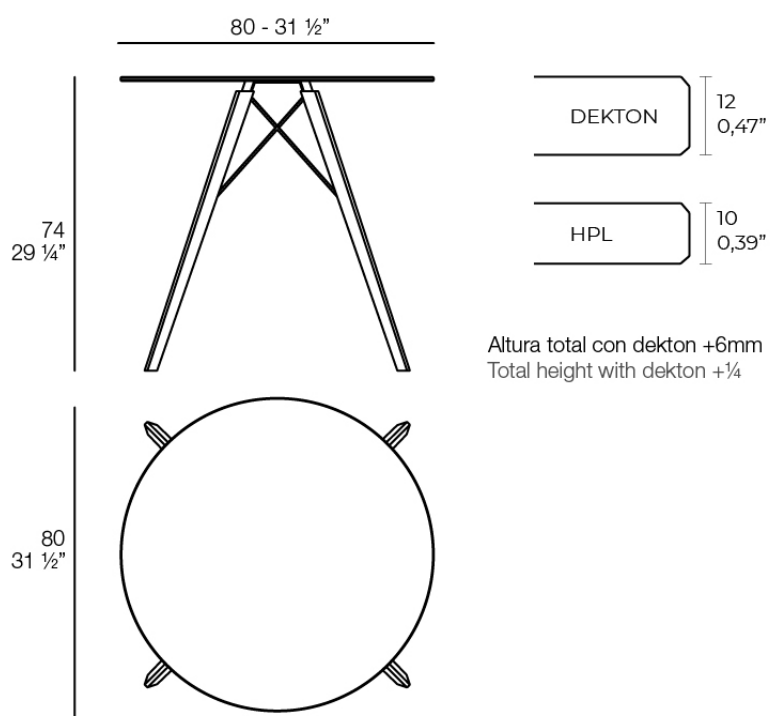

Products / Dining Tables / Faz Wood Dining Table ø80x74

Faz wood dining table ø80x74

by Ramón Esteve

Faz is a modular collection of outdoor furniture and planters designed by Ramón Esteve for Vondom. He is the architect of harmony, serenity, timelessness and universality, and he has created mineral and emphatic shapes that make Faz a design that contextualizes with homes and installations. An ambience, encircling as a result of the blissful combination of the material and lighting, so that the sole sensation would be its fusion.

Info

Description

Weight: 12.26 Kg

FAZ WOOD Mesa Comedor Ø80
FAZ WOOD Dining table Ø31 1/2"

Finishes

finishes

HPL

Ref. 54314

white

black

HPL WHITE

Ref. 54314B

white

DEKTON

Ref. 54314M

kelya