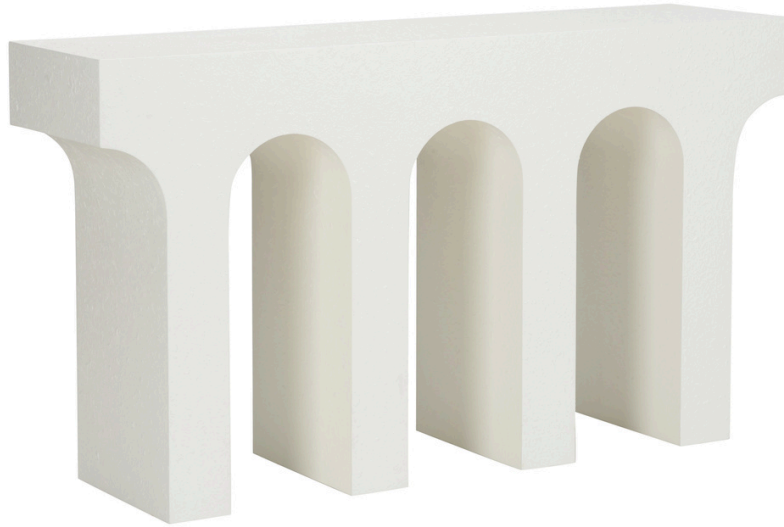

WILDWOOD CHELSEA HOUSE

490798 • Arcade Console

34.25h x 60w x 16d

Wood

White Gesso