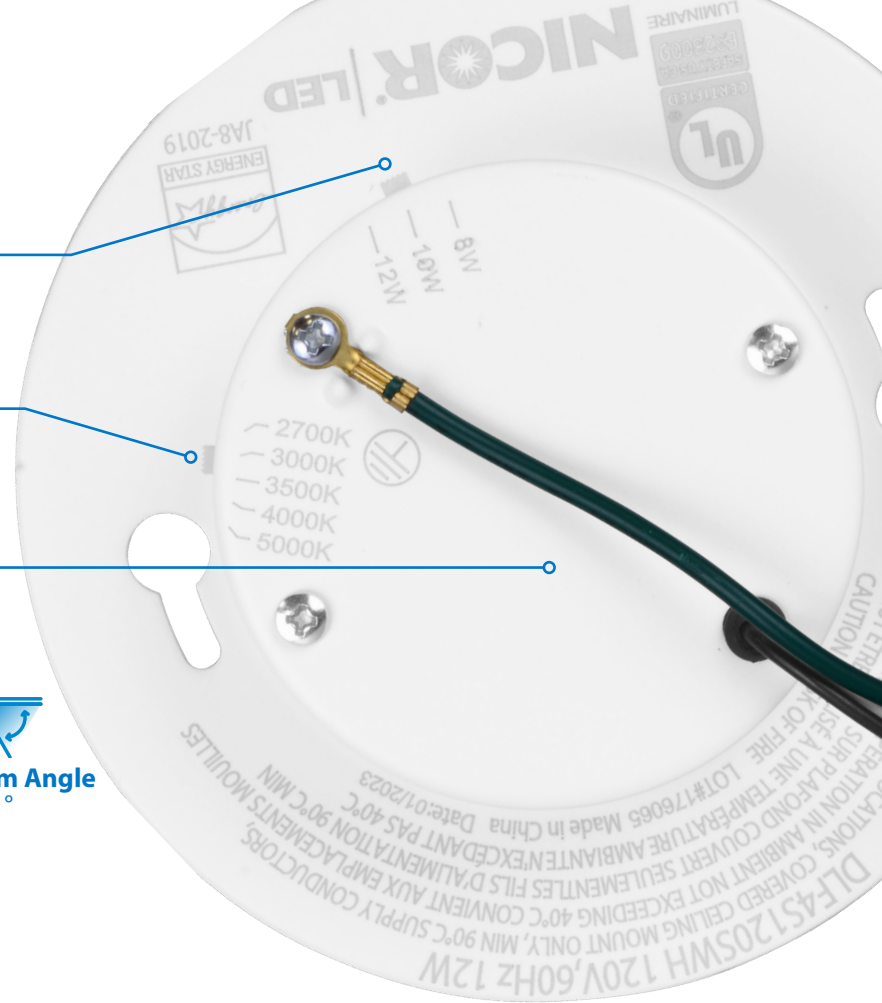

## Selectable Wattage

External switch allows easy wattage Selection:  
8W, 10W, and 12W

## Easy Installation

The DLF will fit a variety of 4/O junction boxes  
(See specification sheet for compatibility list)

**CRI 90+  
R9 >50**

**Lumens  
600-900**

**Lifetime  
>54000 hrs**

**Beam Angle  
101°**