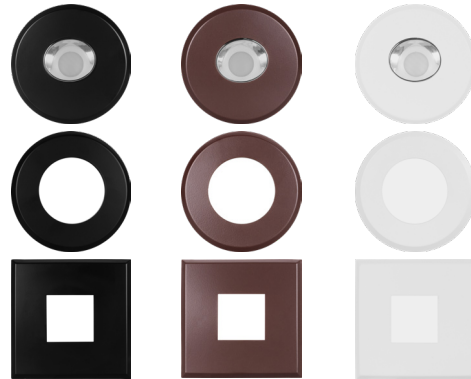

## Easy Installation

The DLF will fit a variety of 4/O junction boxes  
(See specification sheet for compatibility list)

**CRI 90+  
R9 >50**

**Lumens  
600-900**

**Lifetime  
>54000 hrs**

**Beam Angle  
101°**

## Unique Magnetic Trims Available

Round, Square, Wall Wash in Black · Oil-Rubbed Bronze · White

Photometric Data (2700K, 12W)	
Performance Data	DLF4
Input Voltage (VAC)	120V
System Level Power (W)	11.6
Delivered Lumens (Lm)	912
System Efficacy (Lm/W)	78.6
Correlated Color Temp (K)	2718
Color Rendering Index (CRI)	93 R9=58
Beam Angle (θ)	100.9°
Spacing Criteria (θ)	1.19