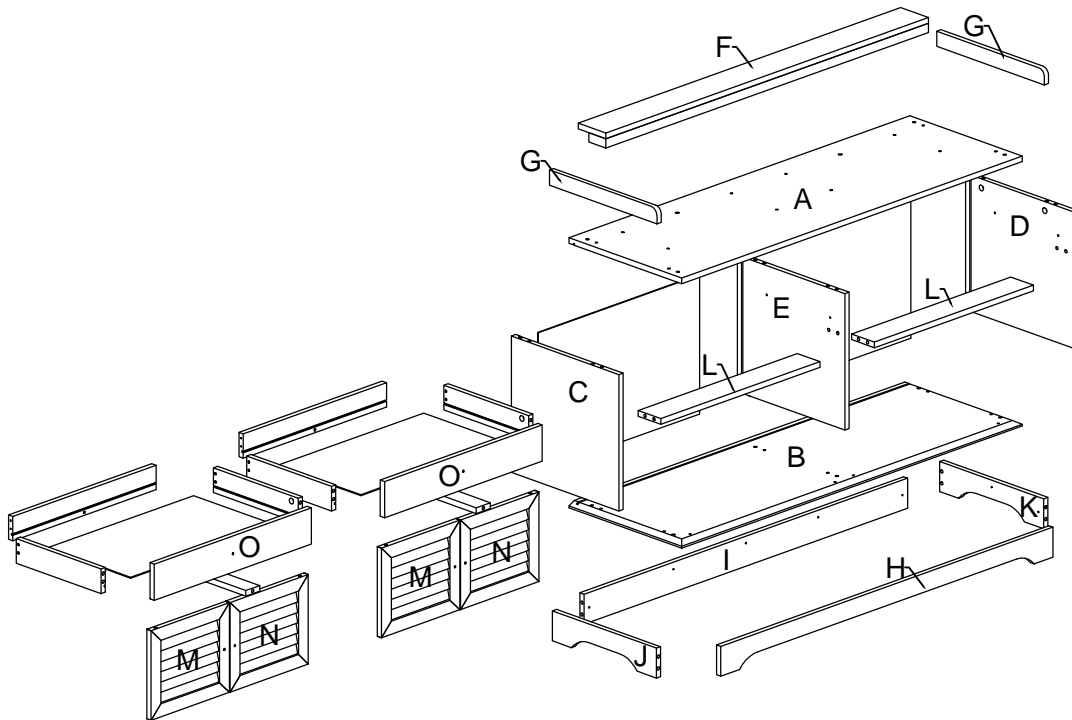

Assembly Instruction

PART LIST

Assembly Instruction

Hardware List

No.	SHAPE	DESCRIPTION	Qty.
1		8x25mm Wood Dowel	34Pcs
2		8x50mm Wood Dowel	2Pcs
3		15MM Myfix Minifix	12Sets
4		M5x38mm Screw	10Pcs
5		M4x38mm Screw	10Pcs
6		M5x8mm Screw (Euro Ssrew)	8Pcs
7		Drawer Slide 300mm	2Sets
8		Handle (2293) M4x20mm Handle Screw	6Sets
9		Nail Leg	5Pcs
10		L Bracket	12 Pcs

11		Brown Magnet 2 Pin Flat Head Tapping Screw M6x10mm ZB	4Pcs
12		Door Support (Spring)	8Pcs
13		M4x30mm Screw	8Pcs
14		M3.5x15mm Screw	32Pcs

STEP 1

Assembly Instruction

STEP 2

STEP 3

STEP 4

Assembly Instruction