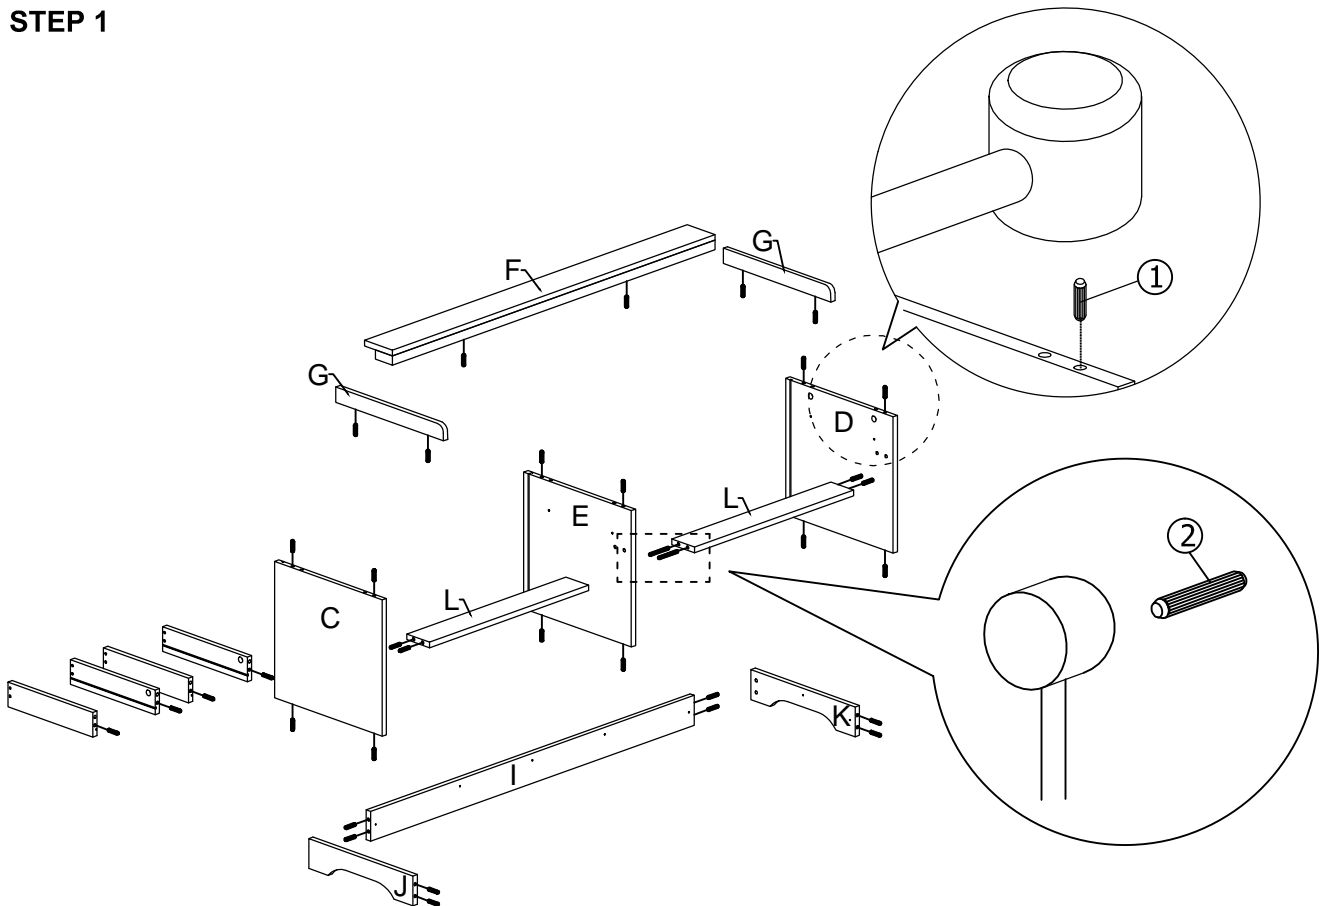

Assembly Instruction

PART LIST

Assembly Instruction

Hardware List

No.	SHAPE	DESCRIPTION	Qty.
1		8x25mm Wood Dowel	34Pcs
2		8x50mm Wood Dowel	2Pcs
3		15MM Myfix Minifix	12Sets
4		M5x38mm Screw	10Pcs
5		M4x38mm Screw	10Pcs
6		M5x8mm Screw (Euro Ssrew)	8Pcs
7		Drawer Slide 300mm	2Sets
8		Handle (2293) M4x20mm Handle Screw	6Sets
9		Nail Leg	5Pcs
10		L Bracket	12 Pcs

11		Brown Magnet 2 Pin Flat Head Tapping Screw M6x10mm ZB	4Pcs
12		Door Support (Spring)	8Pcs
13		M4x30mm Screw	8Pcs
14		M3.5x15mm Screw	32Pcs

STEP 1

Assembly Instruction

STEP 2

STEP 3

STEP 4

Assembly Instruction