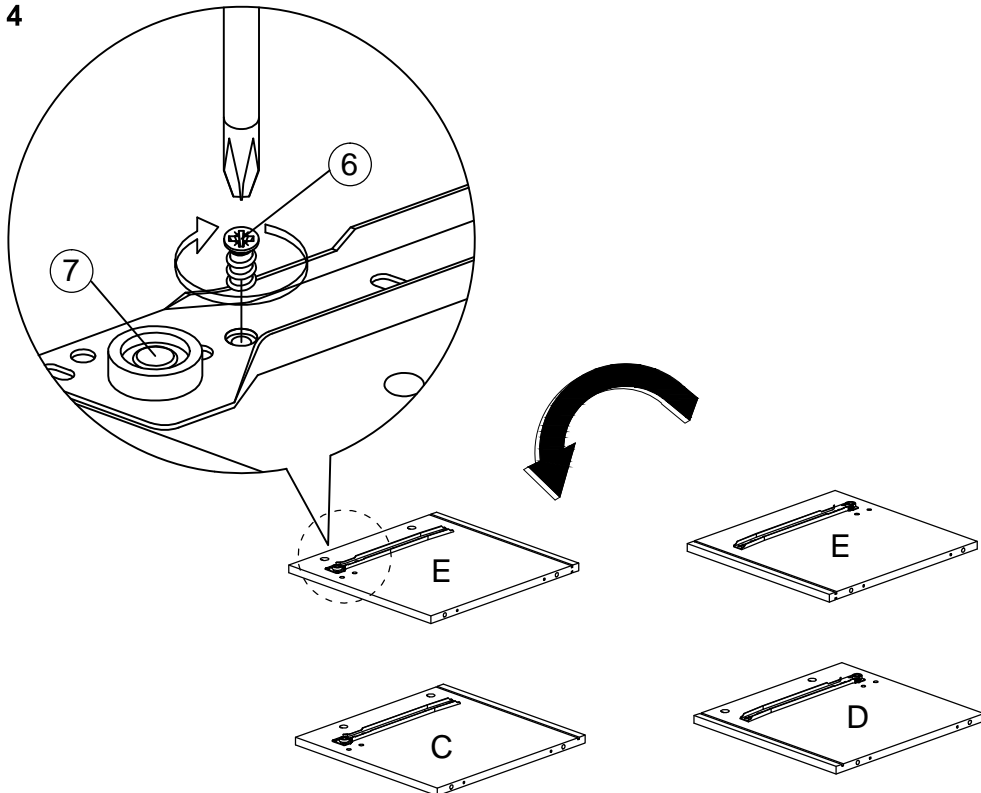

Assembly Instruction

PART LIST

Assembly Instruction

Hardware List

No.	SHAPE	DESCRIPTION	Qty.
1		8x25mm Wood Dowel	34Pcs
2		8x50mm Wood Dowel	2Pcs
3		15MM Myfix Minifix	12Sets
4		M5x38mm Screw	10Pcs
5		M4x38mm Screw	10Pcs
6		M5x8mm Screw (Euro Ssrew)	8Pcs
7		Drawer Slide 300mm	2Sets
8		Handle (2293) M4x20mm Handle Screw	6Sets
9		Nail Leg	5Pcs
10		L Bracket	12 Pcs

11		Brown Magnet 2 Pin Flat Head Tapping Screw M6x10mm ZB	4Pcs
12		Door Support (Spring)	8Pcs
13		M4x30mm Screw	8Pcs
14		M3.5x15mm Screw	32Pcs

STEP 1

Assembly Instruction

STEP 2

STEP 3

STEP 4

Assembly Instruction

STEP 5

STEP 6

Assembly Instruction

STEP 7

STEP 8

Assembly Instruction

STEP 9

STEP 10