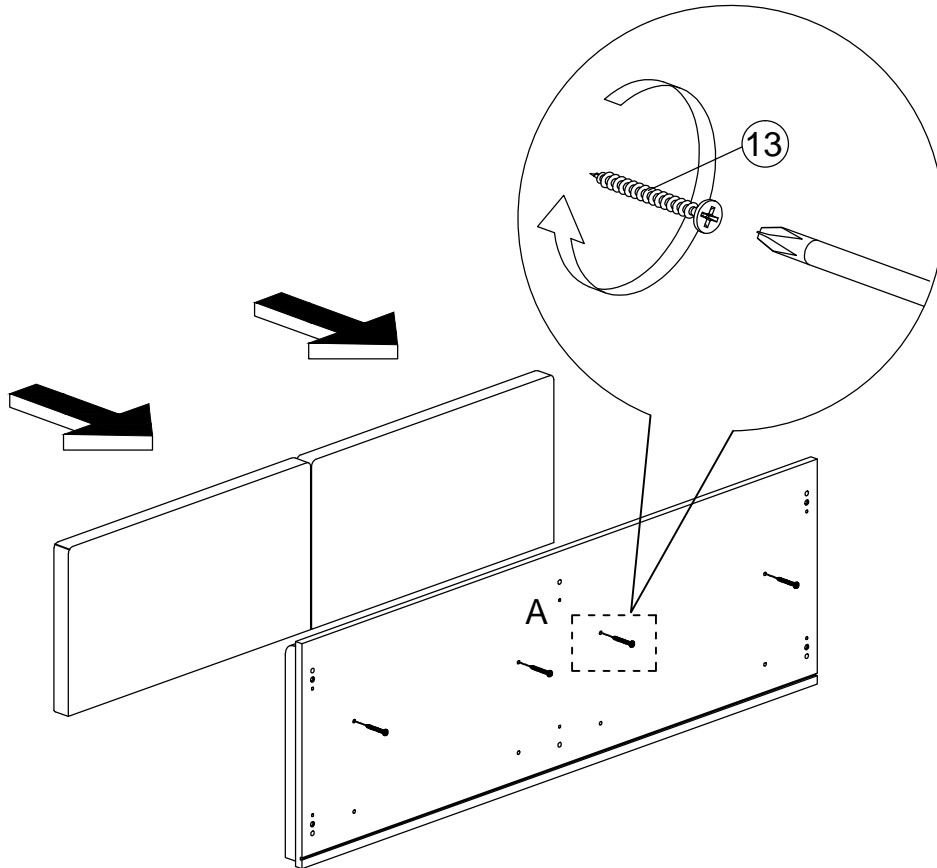

Assembly Instruction

STEP 5

STEP 6