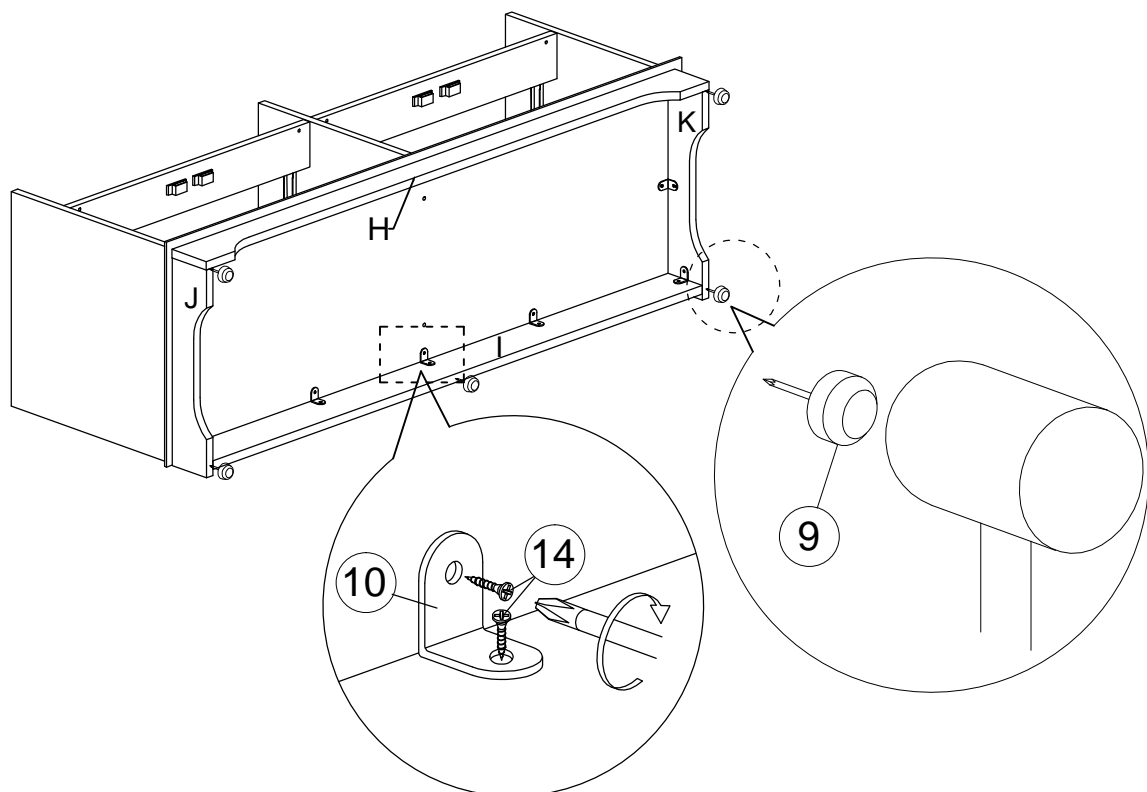

Assembly Instruction

PART LIST

Assembly Instruction

Hardware List

No.	SHAPE	DESCRIPTION	Qty.
1		8x25mm Wood Dowel	34Pcs
2		8x50mm Wood Dowel	2Pcs
3		15MM Myfix Minifix	12Sets
4		M5x38mm Screw	10Pcs
5		M4x38mm Screw	10Pcs
6		M5x8mm Screw (Euro Ssrew)	8Pcs
7		Drawer Slide 300mm	2Sets
8		Handle (2293) M4x20mm Handle Screw	6Sets
9		Nail Leg	5Pcs
10		L Bracket	12 Pcs

11		Brown Magnet 2 Pin Flat Head Tapping Screw M6x10mm ZB	4Pcs
12		Door Support (Spring)	8Pcs
13		M4x30mm Screw	8Pcs
14		M3.5x15mm Screw	32Pcs

STEP 1

Assembly Instruction

STEP 2

STEP 3

STEP 4

Assembly Instruction

STEP 5

STEP 6

Assembly Instruction

STEP 7

STEP 8

Assembly Instruction

STEP 9

STEP 10