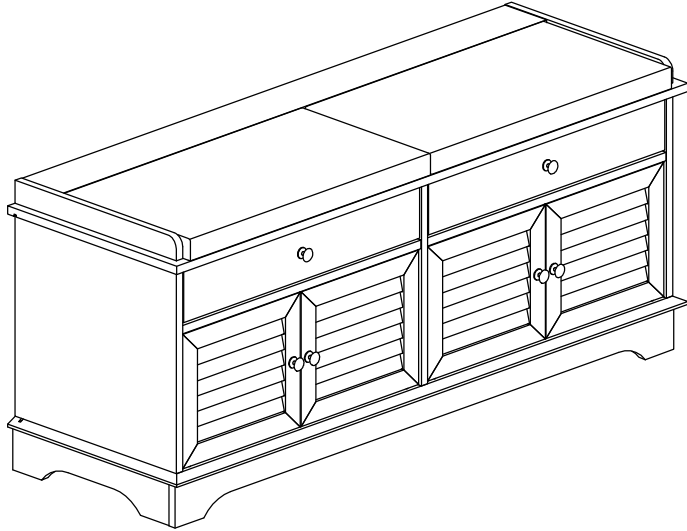

Assembly Instruction

PART LIST

Assembly Instruction

Hardware List

No.	SHAPE	DESCRIPTION	Qty.
1		8x25mm Wood Dowel	34Pcs
2		8x50mm Wood Dowel	2Pcs
3		15MM Myfix Minifix	12Sets
4		M5x38mm Screw	10Pcs
5		M4x38mm Screw	10Pcs
6		M5x8mm Screw (Euro Ssrew)	8Pcs
7		Drawer Slide 300mm	2Sets
8		Handle (2293) M4x20mm Handle Screw	6Sets
9		Nail Leg	5Pcs
10		L Bracket	12 Pcs

11		Brown Magnet 2 Pin Flat Head Tapping Screw M6x10mm ZB	4Pcs
12		Door Support (Spring)	8Pcs
13		M4x30mm Screw	8Pcs
14		M3.5x15mm Screw	32Pcs

STEP 1

Assembly Instruction

STEP 2

STEP 3

STEP 4

Assembly Instruction