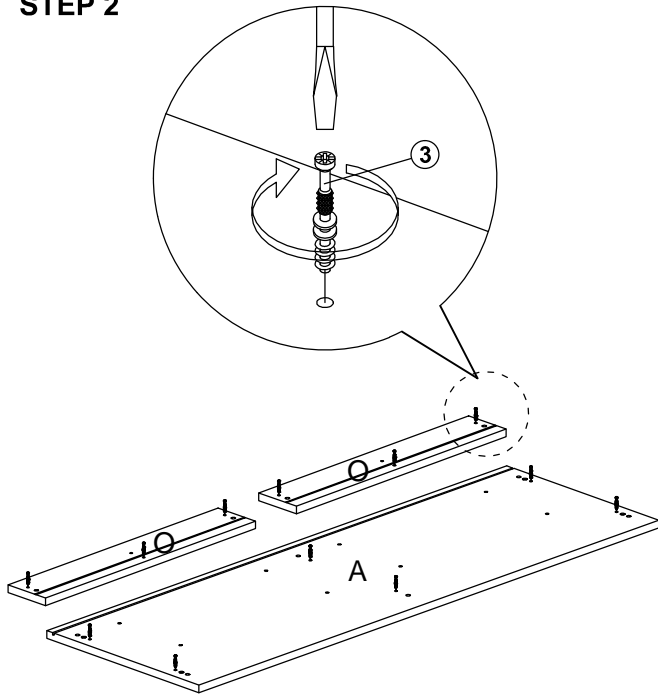

Assembly Instruction

PART LIST

Assembly Instruction

Hardware List

No.	SHAPE	DESCRIPTION	Qty.
1		8x25mm Wood Dowel	34Pcs
2		8x50mm Wood Dowel	2Pcs
3		15MM Myfix Minifix	12Sets
4		M5x38mm Screw	10Pcs
5		M4x38mm Screw	10Pcs
6		M5x8mm Screw (Euro Ssrew)	8Pcs
7		Drawer Slide 300mm	2Sets
8		Handle (2293) M4x20mm Handle Screw	6Sets
9		Nail Leg	5Pcs
10		L Bracket	12 Pcs

11		Brown Magnet 2 Pin Flat Head Tapping Screw M6x10mm ZB	4Pcs
12		Door Support (Spring)	8Pcs
13		M4x30mm Screw	8Pcs
14		M3.5x15mm Screw	32Pcs

STEP 1

Assembly Instruction

STEP 2

STEP 3

STEP 4

Assembly Instruction