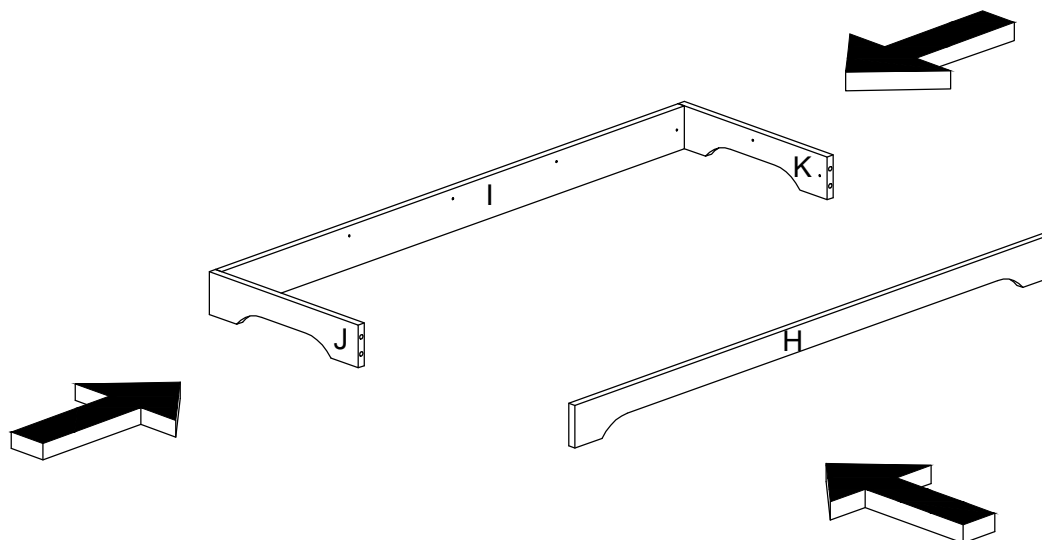

Assembly Instruction

PART LIST

Assembly Instruction

Hardware List

No.	SHAPE	DESCRIPTION	Qty.
1		8x25mm Wood Dowel	34Pcs
2		8x50mm Wood Dowel	2Pcs
3		15MM Myfix Minifix	12Sets
4		M5x38mm Screw	10Pcs
5		M4x38mm Screw	10Pcs
6		M5x8mm Screw (Euro Ssrew)	8Pcs
7		Drawer Slide 300mm	2Sets
8		Handle (2293) M4x20mm Handle Screw	6Sets
9		Nail Leg	5Pcs
10		L Bracket	12 Pcs

11		Brown Magnet 2 Pin Flat Head Tapping Screw M6x10mm ZB	4Pcs
12		Door Support (Spring)	8Pcs
13		M4x30mm Screw	8Pcs
14		M3.5x15mm Screw	32Pcs

STEP 1

Assembly Instruction

STEP 2

STEP 3

STEP 4

Assembly Instruction

STEP 5

STEP 6

Assembly Instruction

STEP 7

STEP 8

Assembly Instruction

STEP 9

STEP 10