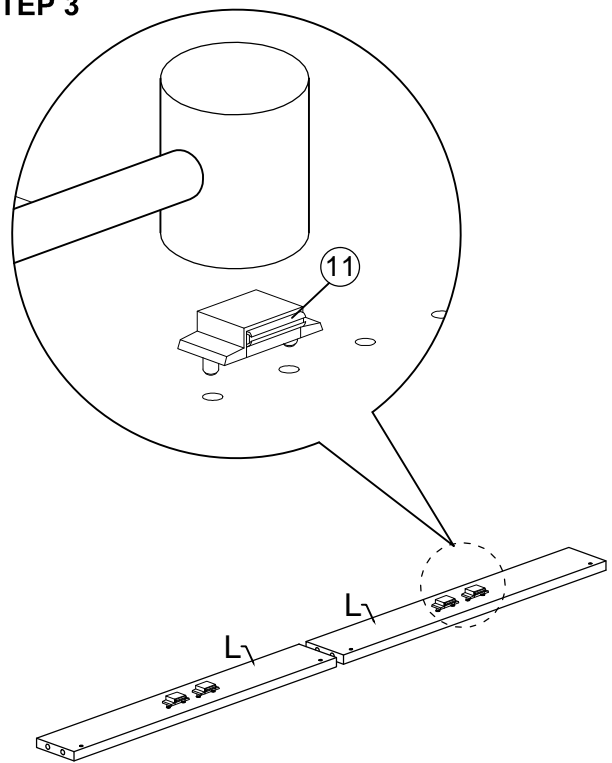

Assembly Instruction

PART LIST

Assembly Instruction

Hardware List

No.	SHAPE	DESCRIPTION	Qty.
1		8x25mm Wood Dowel	34Pcs
2		8x50mm Wood Dowel	2Pcs
3		15MM Myfix Minifix	12Sets
4		M5x38mm Screw	10Pcs
5		M4x38mm Screw	10Pcs
6		M5x8mm Screw (Euro Ssrew)	8Pcs
7		Drawer Slide 300mm	2Sets
8		Handle (2293) M4x20mm Handle Screw	6Sets
9		Nail Leg	5Pcs
10		L Bracket	12 Pcs

11		Brown Magnet 2 Pin Flat Head Tapping Screw M6x10mm ZB	4Pcs
12		Door Support (Spring)	8Pcs
13		M4x30mm Screw	8Pcs
14		M3.5x15mm Screw	32Pcs

STEP 1

Assembly Instruction

STEP 2

STEP 3

STEP 4

Assembly Instruction