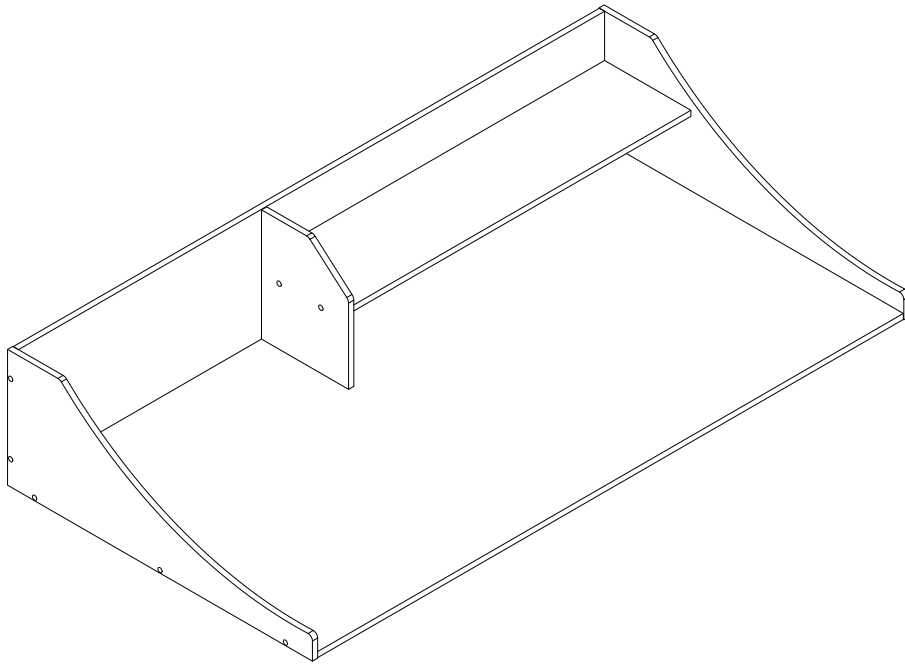

TARNORCI

DESIGNED FOR LIFE

Assembly Instructions

Model No.

XYJB-02-01
XYJB-02-02

We recommend using hand tools for assembly.

If an electric screwdriver is used, reduce power and torque to avoid damage to the product.

1

A

Ø5x38mm
4 pcs

2

A

Ø5x38mm
9 pcs

3

A