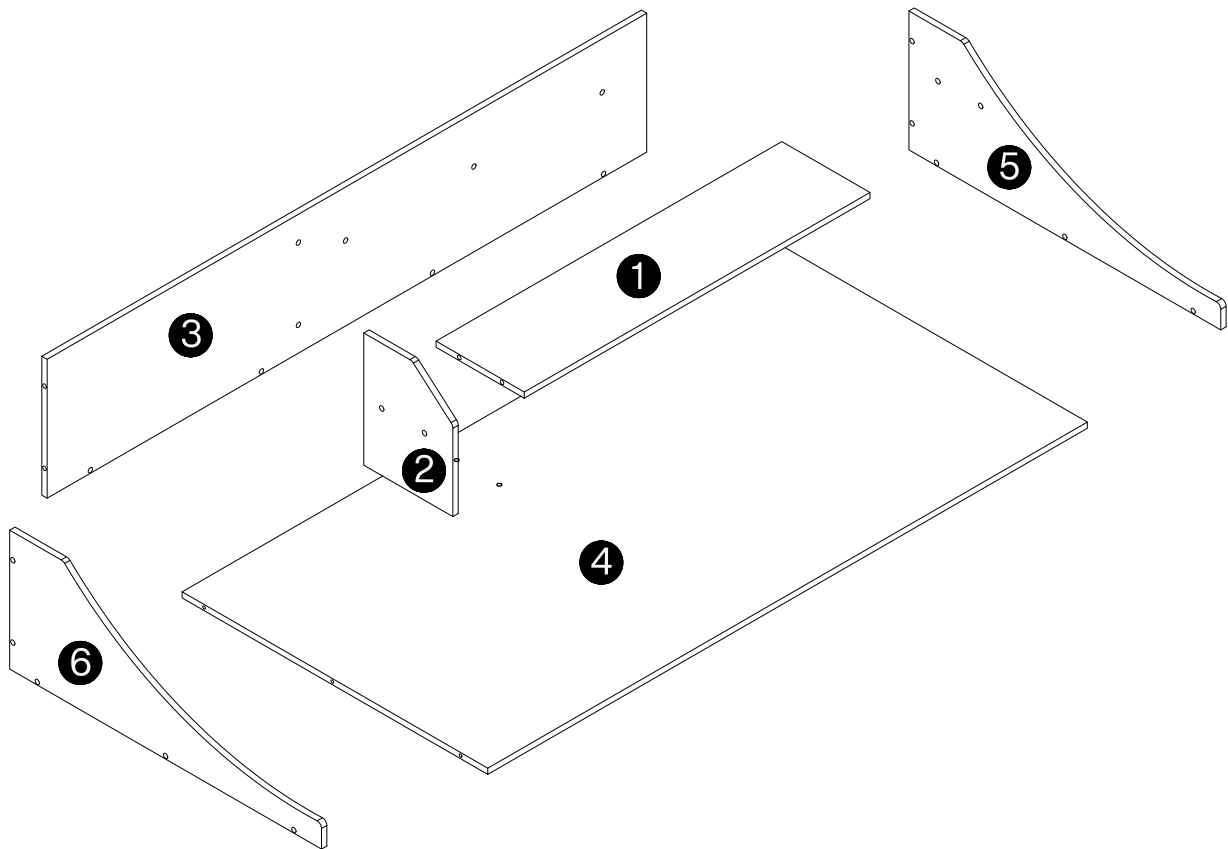

TARNORCI

DESIGNED FOR LIFE

Assembly Instructions

Model No.

XYJB-02-01
XYJB-02-02

We recommend using hand tools for assembly.

If an electric screwdriver is used, reduce power and torque to avoid damage to the product.

AVOID SCRATCHES

In order to avoid scratching this furniture should be assembled on a soft layer-could be a rug.

⚠ Caution

Ensure that all pieces are included. Most panels are labeled or marked along the edges of the material. If you encounter any damaged or missing parts, please contact us for a free replacement.

Parts List

<p>1</p>  <p>1 pc</p>	<p>2</p>  <p>1 pc</p>	<p>3</p>  <p>1 pc</p>	<p>4</p>  <p>1 pc</p>
<p>5</p>  <p>1 pc</p>	<p>6</p>  <p>1 pc</p>		

Hardware List

A	B	C	D	E	F
 <p>Ø5x38mm</p>					
<p>25 pcs</p>	<p>25 pcs</p>	<p>8 pcs</p>	<p>1 pc</p>		

1

A

Ø5x38mm
4 pcs

2

A

Ø5x38mm
9 pcs

3

A