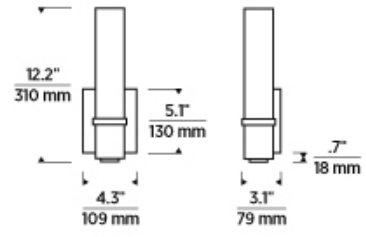

## ORDERING INFORMATION

700BCMLN	SHAPE OR SIZE	COLOR	FINISH	LAMP
	13 13" SMALL	W WHITE GLASS	C CHROME NB NATURAL BRASS B NIGHTSHADE BLACK S SATIN NICKEL	-LED930 LED 90 CRI 3000K 120V -LED930-277 LED 90 CRI 3000K 277V

## SPECIFICATIONS

HARDWARE MATERIAL	Steel Or Brass
SHADE MATERIAL	Glass
NET WEIGHT	3 lbs
HEIGHT	12.2in
WIDTH	3.1in
LENGTH	4.3in
WET LISTED	
DAMP LISTED	Yes
DRY LISTED	
GENERAL LISTING	ETL Listed
INCLUDES	