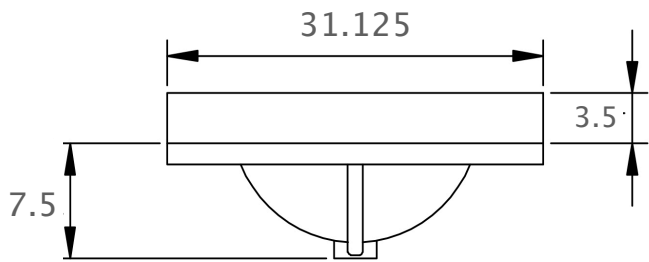

31" Vanity

Actual Size: 31"W x 22"D x 36"H
Shipping Size: 36"W x 34"O x 36"H
Shipping Weight: 131lbs
Net Weight: 102lbs

Vanity with Cultured Marble
Top 31" White with Backsplash

4.75