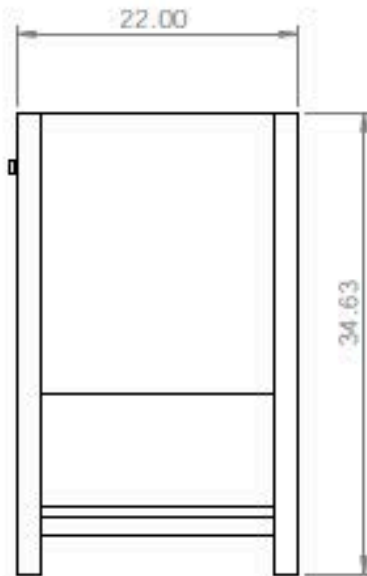

31" Vanity

Actual Size: 31"W x 22"D x 36"H
Shipping Size: 36"W x 34"O x 36"H
Shipping Weight: 131lbs
Net Weight: 102lbs

Vanity with Cultured Marble
Top 31" White with Backsplash

4.75