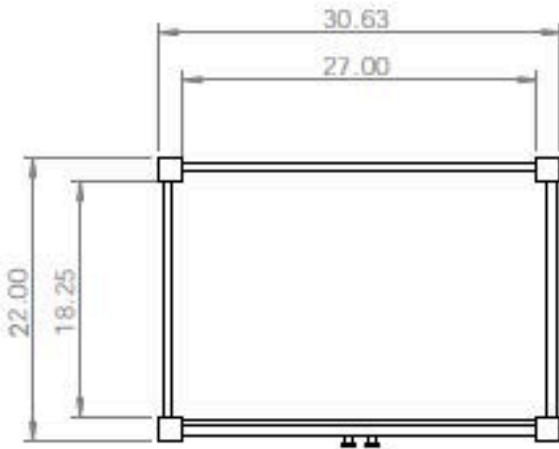

31" Vanity

Actual Size: 31"W x 22"D x 36"H
Shipping Size: 36"W x 34"O x 36"H
Shipping Weight: 131lbs
Net Weight: 102lbs

Vanity with Cultured Marble
Top 31" White with Backsplash

4.75