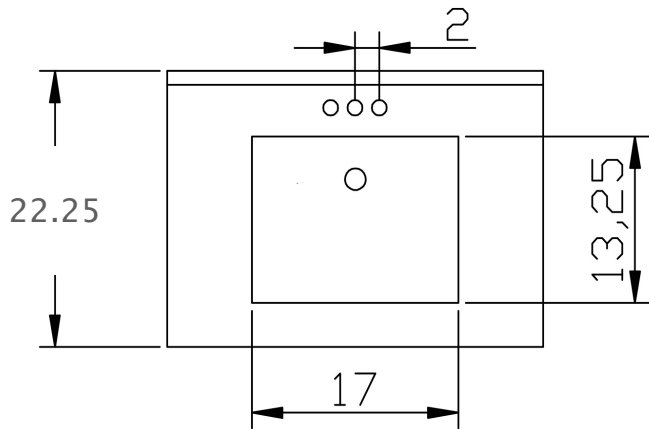

31" Vanity

Actual Size: 31"W x 22"D x 36"H
Shipping Size: 36"W x 34"O x 36"H
Shipping Weight: 131lbs
Net Weight: 102lbs

Vanity with Cultured Marble
Top 31" White with Backsplash

4.75