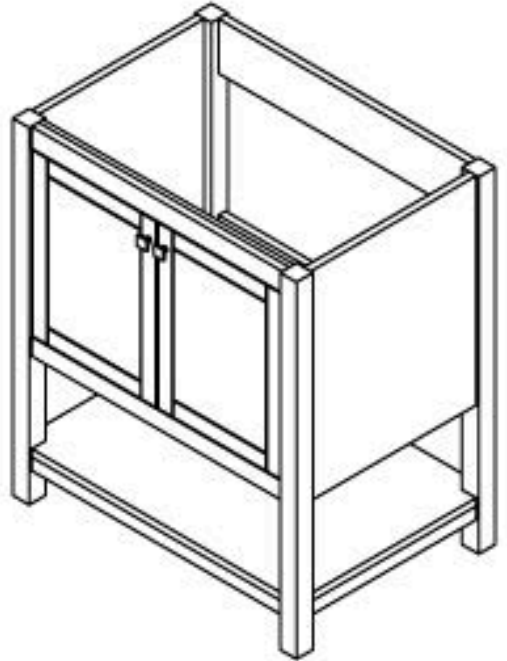

31" Vanity

Actual Size: 31"W x 22"D x 36"H
Shipping Size: 36"W x 34"O x 36"H
Shipping Weight: 131lbs
Net Weight: 102lbs

Vanity with Cultured Marble
Top 31" White with Backsplash

4.75