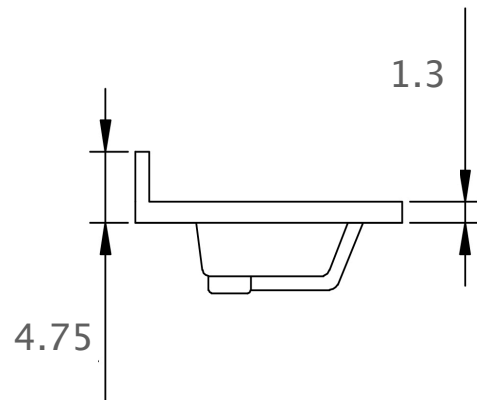

31" Vanity

Actual Size: 31"W x 22"D x 36"H
Shipping Size: 36"W x 34"O x 36"H
Shipping Weight: 131lbs
Net Weight: 102lbs

Vanity with Cultured Marble
Top 31" White with Backsplash

4.75