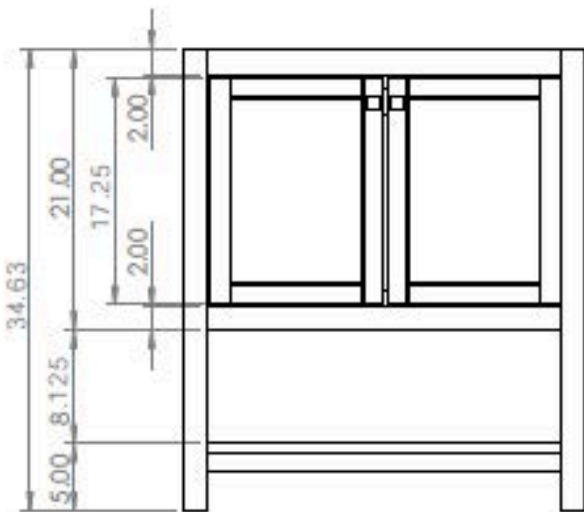

31" Vanity

Actual Size: 31"W x 22"D x 36"H
Shipping Size: 36"W x 34"O x 36"H
Shipping Weight: 131lbs
Net Weight: 102lbs

Vanity with Cultured Marble
Top 31" White with Backsplash

4.75