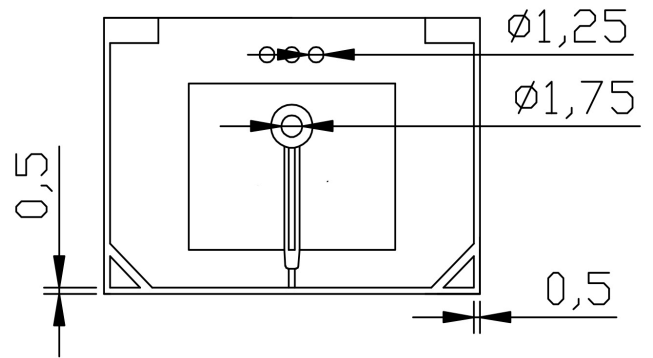

31" Vanity

Actual Size: 31"W x 22"D x 36"H
Shipping Size: 36"W x 34"O x 36"H
Shipping Weight: 131lbs
Net Weight: 102lbs

Vanity with Cultured Marble
Top 31" White with Backsplash

4.75