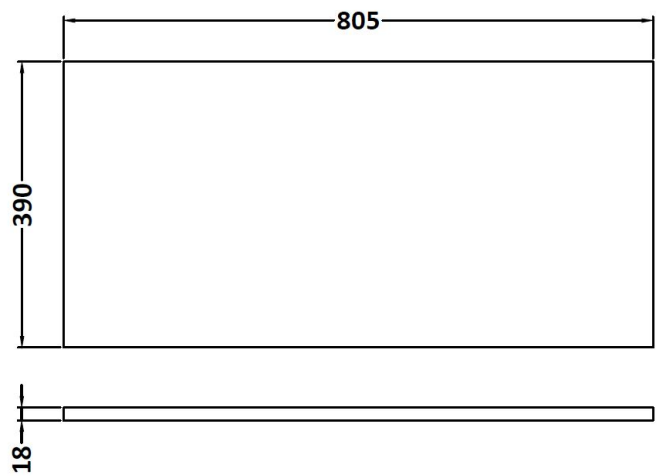

CUSTOMER DATA SHEET

DESCRIPTION: 800 Wh Single Drawer Vanity With Worktop

CUSTOMER DATA SHEET - FURNITURE

DESCRIPTION: 800 Wall Hung Single Drawer Basin Unit

PRODUCT DIMENSIONS

Height (mm)	Width (mm)	Depth (mm)	Nett Wgt Kg
430	800	383	19

PACKAGING DIMENSIONS

Height (mm)	Width (mm)	Depth (mm)	Gross Wgt Kg
405	820	450	19

PACKAGING DATA

Box Colour	Brown Cardboard Box		
Box Qty	1	Label Colour	White Label
Label Size	100 x 50	Label Qty	2

OUTER BOX DIMENSIONS (If Applicable)

CUSTOMER DATA SHEET - FURNITURE

DESCRIPTION: 800 Worktop (805X390x18mm)

PRODUCT DIMENSIONS

Height (mm)	Width (mm)	Depth (mm)	Nett Wgt Kg
18	805	390	3.5

PACKAGING DIMENSIONS

Height (mm)	Width (mm)	Depth (mm)	Gross Wgt Kg
25	825	410	3.5

PACKAGING DATA

Box Colour	Brown Cardboard Box		
Box Qty	1	Label Colour	White Label
Label Size	50 x 100	Label Qty	2

OUTER BOX DIMENSIONS (If Applicable)

Height (mm)	Width (mm)	Depth (mm)	Gross Wgt Kg

PRODUCT DETAILS