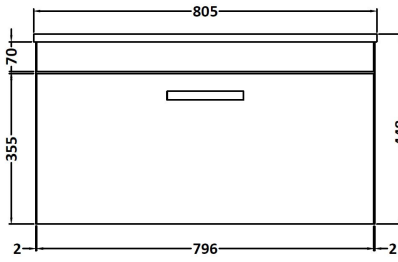

CUSTOMER DATA SHEET

DESCRIPTION: 800 Wh Single Drawer Vanity With Worktop

CUSTOMER DATA SHEET - FURNITURE

DESCRIPTION: 800 Wall Hung Single Drawer Basin Unit

PRODUCT DIMENSIONS

Height (mm)	Width (mm)	Depth (mm)	Nett Wgt Kg
430	800	383	19

PACKAGING DIMENSIONS

Height (mm)	Width (mm)	Depth (mm)	Gross Wgt Kg
405	820	450	19

PACKAGING DATA

Box Colour	Brown Cardboard Box		
Box Qty	1	Label Colour	White Label
Label Size	100 x 50	Label Qty	2

OUTER BOX DIMENSIONS (If Applicable)

CUSTOMER DATA SHEET - FURNITURE

DESCRIPTION: 800 Worktop (805X390x18mm)

PRODUCT DIMENSIONS

Height (mm)	Width (mm)	Depth (mm)	Nett Wgt Kg
18	805	390	3.5

PACKAGING DIMENSIONS

Height (mm)	Width (mm)	Depth (mm)	Gross Wgt Kg
25	825	410	3.5

PACKAGING DATA

Box Colour	Brown Cardboard Box		
Box Qty	1	Label Colour	White Label
Label Size	50 x 100	Label Qty	2

OUTER BOX DIMENSIONS (If Applicable)

Height (mm)	Width (mm)	Depth (mm)	Gross Wgt Kg

PRODUCT DETAILS