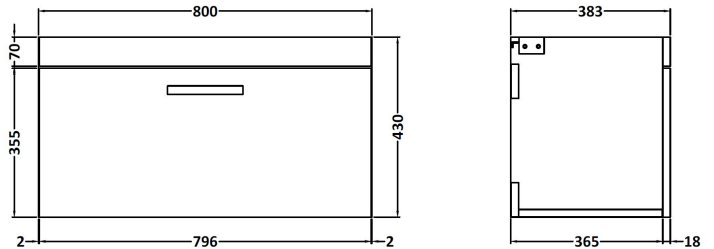

CUSTOMER DATA SHEET

DESCRIPTION: 800 Wh Single Drawer Vanity With Worktop

CUSTOMER DATA SHEET - FURNITURE

DESCRIPTION: 800 Wall Hung Single Drawer Basin Unit

PRODUCT DIMENSIONS

Height (mm)	Width (mm)	Depth (mm)	Nett Wgt Kg
430	800	383	19

PACKAGING DIMENSIONS

Height (mm)	Width (mm)	Depth (mm)	Gross Wgt Kg
405	820	450	19

PACKAGING DATA

Box Colour	Brown Cardboard Box		
Box Qty	1	Label Colour	White Label
Label Size	100 x 50	Label Qty	2

OUTER BOX DIMENSIONS (If Applicable)

CUSTOMER DATA SHEET - FURNITURE

DESCRIPTION: 800 Worktop (805X390x18mm)

PRODUCT DIMENSIONS

Height (mm)	Width (mm)	Depth (mm)	Nett Wgt Kg
18	805	390	3.5

PACKAGING DIMENSIONS

Height (mm)	Width (mm)	Depth (mm)	Gross Wgt Kg
25	825	410	3.5

PACKAGING DATA

Box Colour	Brown Cardboard Box		
Box Qty	1	Label Colour	White Label
Label Size	50 x 100	Label Qty	2

OUTER BOX DIMENSIONS (If Applicable)

Height (mm)	Width (mm)	Depth (mm)	Gross Wgt Kg

PRODUCT DETAILS