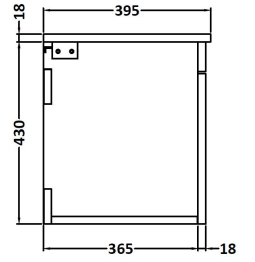

CUSTOMER DATA SHEET

DESCRIPTION: 800 Wh Single Drawer Vanity With Worktop

CUSTOMER DATA SHEET - FURNITURE

DESCRIPTION: 800 Wall Hung Single Drawer Basin Unit

PRODUCT DIMENSIONS

Height (mm)	Width (mm)	Depth (mm)	Nett Wgt Kg
430	800	383	19

PACKAGING DIMENSIONS

Height (mm)	Width (mm)	Depth (mm)	Gross Wgt Kg
405	820	450	19

PACKAGING DATA

Box Colour	Brown Cardboard Box		
Box Qty	1	Label Colour	White Label
Label Size	100 x 50	Label Qty	2

OUTER BOX DIMENSIONS (If Applicable)

CUSTOMER DATA SHEET - FURNITURE

DESCRIPTION: 800 Worktop (805X390x18mm)

PRODUCT DIMENSIONS

Height (mm)	Width (mm)	Depth (mm)	Nett Wgt Kg
18	805	390	3.5

PACKAGING DIMENSIONS

Height (mm)	Width (mm)	Depth (mm)	Gross Wgt Kg
25	825	410	3.5

PACKAGING DATA

Box Colour	Brown Cardboard Box		
Box Qty	1	Label Colour	White Label
Label Size	50 x 100	Label Qty	2

OUTER BOX DIMENSIONS (If Applicable)

Height (mm)	Width (mm)	Depth (mm)	Gross Wgt Kg

PRODUCT DETAILS