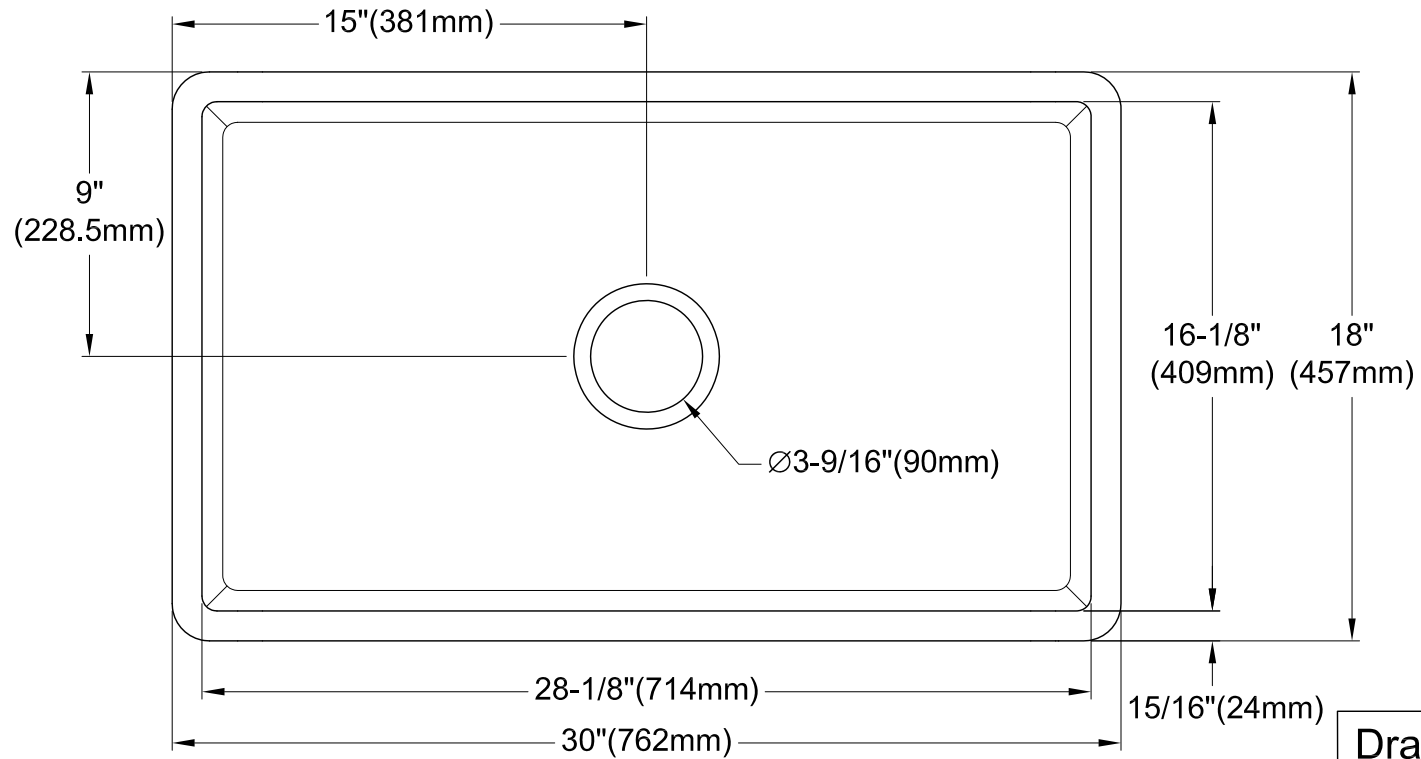

# GKFA301810RM

Solid Surface Matte Stone Farmhouse Single Bowl Kitchen Sink

## Drainer