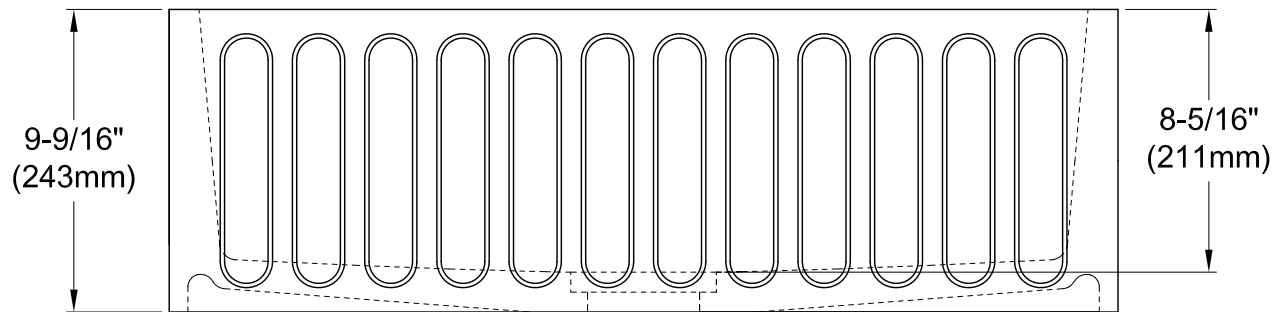

# GKFA301810RM

Solid Surface Matte Stone Farmhouse Single Bowl Kitchen Sink

## Drainer