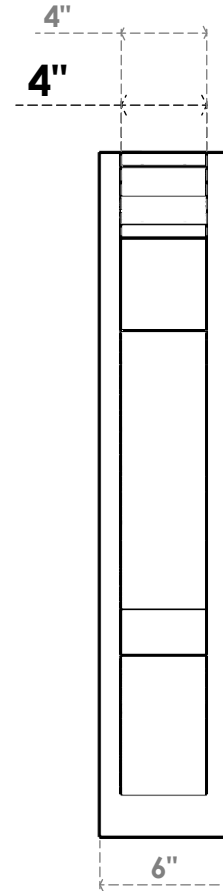

ITEM NUMBER: OUTUROC040X060X32000X32000X040X020X040BOA04RCPR

4"W TOP X 6"W BACK X 32"D X 32"H X 4"T TOP X 2"T BACK TIMBERTHANE ROUGH CEDAR BALBOA FAUX WOOD OPEN OUTLOOKER, TRADITIONAL TOP AND BLOCK BACK, 4"W CLOSED BRACE, PRIMED TAN

EKENA MILLWORK
2300 WEST MAIN ST.
CLARKSVILLE, TX 75426
TOLL FREE: 866-607-0453
WWW.EKENAMILLWORK.COM

NOTES

1. INSTALLATION TO BE COMPLETED IN ACCORDANCE WITH MANUFACTURER'S SPECIFICATIONS.
2. DRAWING MAY NOT BE TO SCALE
3. THIS DRAWING IS INTENDED FOR DESIGN AND PLANNING PURPOSES ONLY.
4. ALL INFORMATION CONTAINED HEREIN WAS CURRENT AT THE TIME OF DEVELOPMENT BUT MUST BE REVIEWED AND APPROVED BY THE PRODUCT MANUFACTURER TO BE CONSIDERED ACCURATE.
5. TIMBERTHANE ARCHITECTURAL PRODUCTS ARE MADE FROM HIGH DENSITY URETHANE AND COME FACTORY PRIMED