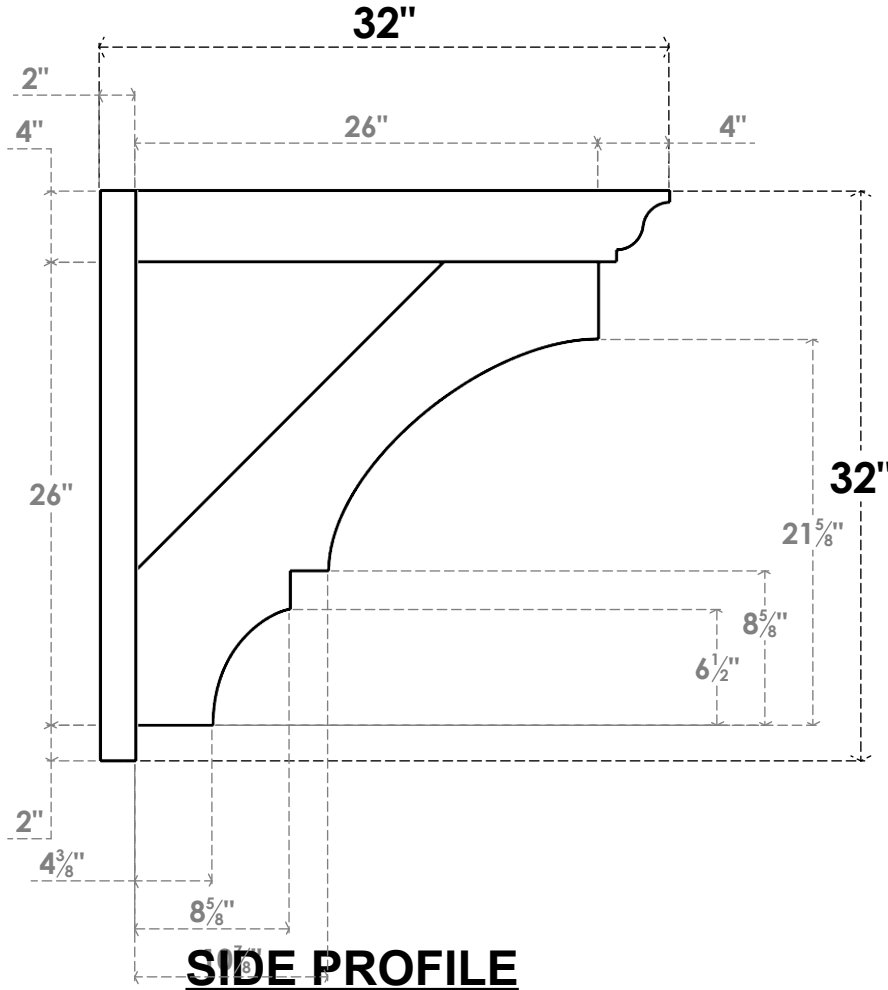

ITEM NUMBER: OUTUROC040X060X32000X32000X040X020X040BOA04RCPR

4"W TOP X 6"W BACK X 32"D X 32"H X 4"T TOP X 2"T BACK TIMBERTHANE ROUGH CEDAR BALBOA FAUX WOOD OPEN OUTLOOKER, TRADITIONAL TOP AND BLOCK BACK, 4"W CLOSED BRACE, PRIMED TAN