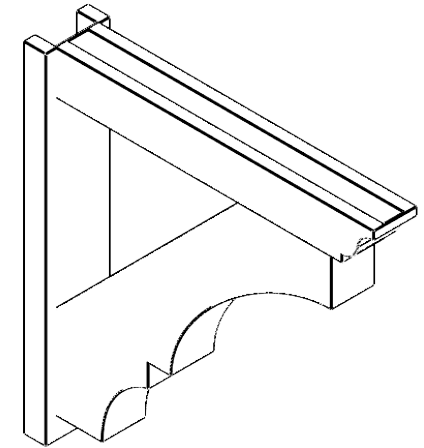

ITEM NUMBER: OUTUROC040X060X32000X32000X040X020X040BOA04RCPR

4"W TOP X 6"W BACK X 32"D X 32"H X 4"T TOP X 2"T BACK TIMBERTHANE ROUGH CEDAR BALBOA FAUX WOOD OPEN OUTLOOKER, TRADITIONAL TOP AND BLOCK BACK, 4"W CLOSED BRACE, PRIMED TAN

EKENA MILLWORK
2300 WEST MAIN ST.
CLARKSVILLE, TX 75426
TOLL FREE: 866-607-0453
WWW.EKENAMILLWORK.COM

NOTES

1. INSTALLATION TO BE COMPLETED IN ACCORDANCE WITH MANUFACTURER'S SPECIFICATIONS.
2. DRAWING MAY NOT BE TO SCALE
3. THIS DRAWING IS INTENDED FOR DESIGN AND PLANNING PURPOSES ONLY.
4. ALL INFORMATION CONTAINED HEREIN WAS CURRENT AT THE TIME OF DEVELOPMENT BUT MUST BE REVIEWED AND APPROVED BY THE PRODUCT MANUFACTURER TO BE CONSIDERED ACCURATE.
5. TIMBERTHANE ARCHITECTURAL PRODUCTS ARE MADE FROM HIGH DENSITY URETHANE AND COME FACTORY PRIMED