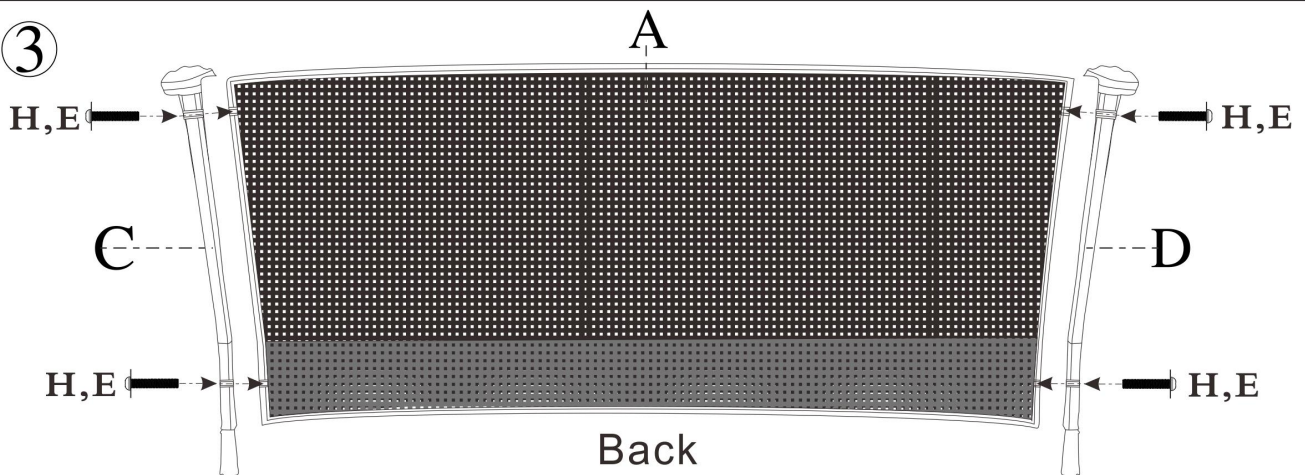

Please follow the instructions below to ensure that the furniture is stable and firm.

A	B	C	D	E	F	G	H	I	J
1PC	1PC	1PC	1PC	12PCS	M6*40mm 4PCS	M6*35mm 4PCS	M6*45mm 4PCS	1PC	3PRS
CHAIR PLATE	BACKREST	LEFT LEG	RIGHT LEG	METAL WASHER (12)	METAL SCREW	METAL SCREW	METAL SCREW	ALLEN KEY WRENCH	SEAT AND BACK CUSHION

①

②

③

INSTRUCTIONS

IMPORTANT: In order to make the whole product adjust to the best, please install all the screws on the product before fully tighten, and note to put the washer to the screw before putting the screw into the screw hole.