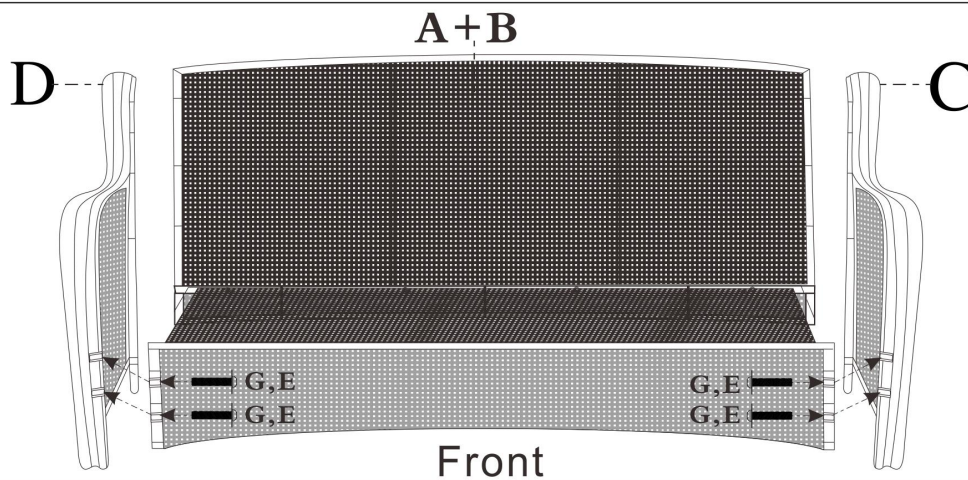

Please follow the instructions below to ensure that the furniture is stable and firm.

A	B	C	D	E	F	G	H	I	J
1PC	1PC	1PC	1PC	12PCS	M6*40mm 4PCS	M6*35mm 4PCS	M6*45mm 4PCS	1PC	3PRS
CHAIR PLATE	BACKREST	LEFT LEG	RIGHT LEG	METAL WASHER (12)	METAL SCREW	METAL SCREW	METAL SCREW	ALLEN KEY WRENCH	SEAT AND BACK CUSHION

①

②

③

INSTRUCTIONS

IMPORTANT: In order to make the whole product adjust to the best, please install all the screws on the product before fully tighten, and note to put the washer to the screw before putting the screw into the screw hole.