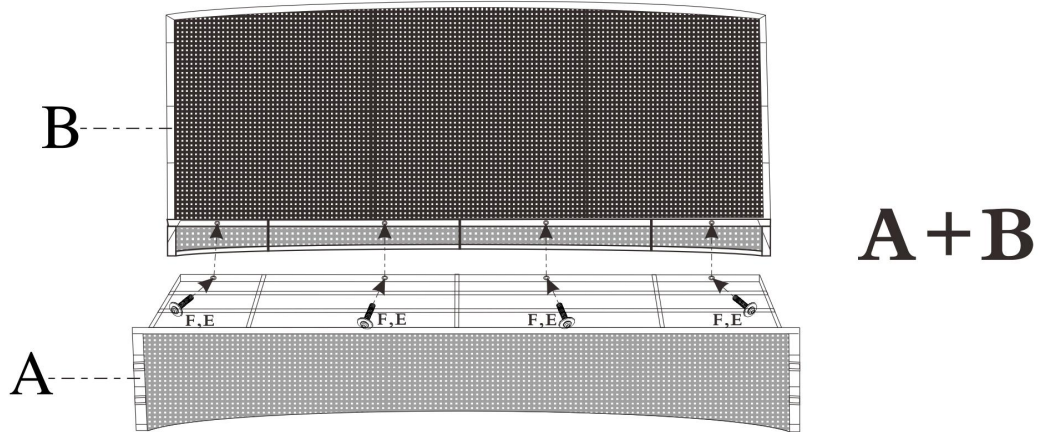

INSTRUCTIONS

IMPORTANT: In order to make the whole product adjust to the best, please install all the screws on the product before fully tighten, and note to put the washer to the screw before putting the screw into the screw hole.

Please follow the instructions below to ensure that the furniture is stable and firm.

A	B	C	D	E	F	G	H	I	J
1PC	1PC	1PC	1PC	12PCS	M6*40mm 4PCS	M6*35mm 4PCS	M6*45mm 4PCS	1PC	3PRS
CHAIR PLATE	BACKREST	LEFT LEG	RIGHT LEG	METAL WASHER (12)	METAL SCREW	METAL SCREW	METAL SCREW	ALLEN KEY WRENCH	SEAT AND BACK CUSHION

①

②

③