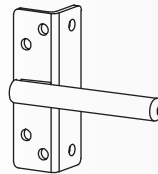

Box Contents

VG13005

TRADITIONAL

A

Arch Bracket (2)

B

Corner Bracket (2)

C

Picket 2 (2)
7⁄8" x 1½" x 53½"

Picket 3 (2)
7⁄8" x 1½" x 52⅝"

Picket 4 (2)
7⁄8" x 1½" x 50"

F

Vertical Stile (2)
1½" x 3½" x 45"

K

1¼" White Self-Drilling
Stainless Steel Screw (16)

L

1¼" Black Self-Drilling
Stainless Steel Screw (24)

M

2" Black Self-Drilling
Stainless Steel Screw (14)

G

Bottom Rail (1)
1½" x 3½" x 47¾"

H

Gate Hinge with
Screws (2)

I

Latch Finger (1)

N

2¼" Tension Pin (1)