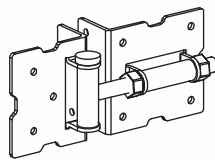

Picket 2 (2)
7⁄8" x 1½" x 53½"

Picket 3 (2)
7⁄8" x 1½" x 52⅝"

Picket 4 (2)
7⁄8" x 1½" x 50"

F

Vertical Stile (2)
1½" x 3½" x 45"

K

1¼" White Self-Drilling
Stainless Steel Screw (16)

L

1¼" Black Self-Drilling
Stainless Steel Screw (24)

M

2" Black Self-Drilling
Stainless Steel Screw (14)

G

Bottom Rail (1)
1½" x 3½" x 47¾"

H

Gate Hinge with
Screws (2)

I

Latch Finger (1)

N

2¼" Tension Pin (1)