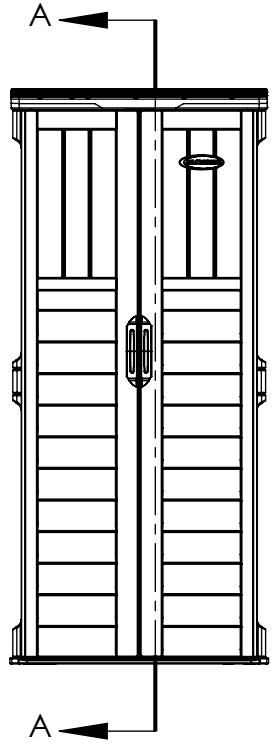

BMS1250
Front View

Interior: 3.8 sq. ft
22 cu. ft.

Exterior: 28 cu ft.

BMS1250 Side View

BMS1250 Sect. View

5'-7 1/2" MIN.
INTERIOR
HEIGHT

SECTION A-A
SCALE 1 : 12

2'-3" MAX.
DOOR OPENING
& MAX. INTERIOR
WALL WIDTH

SECTION B-B
SCALE 1 : 12