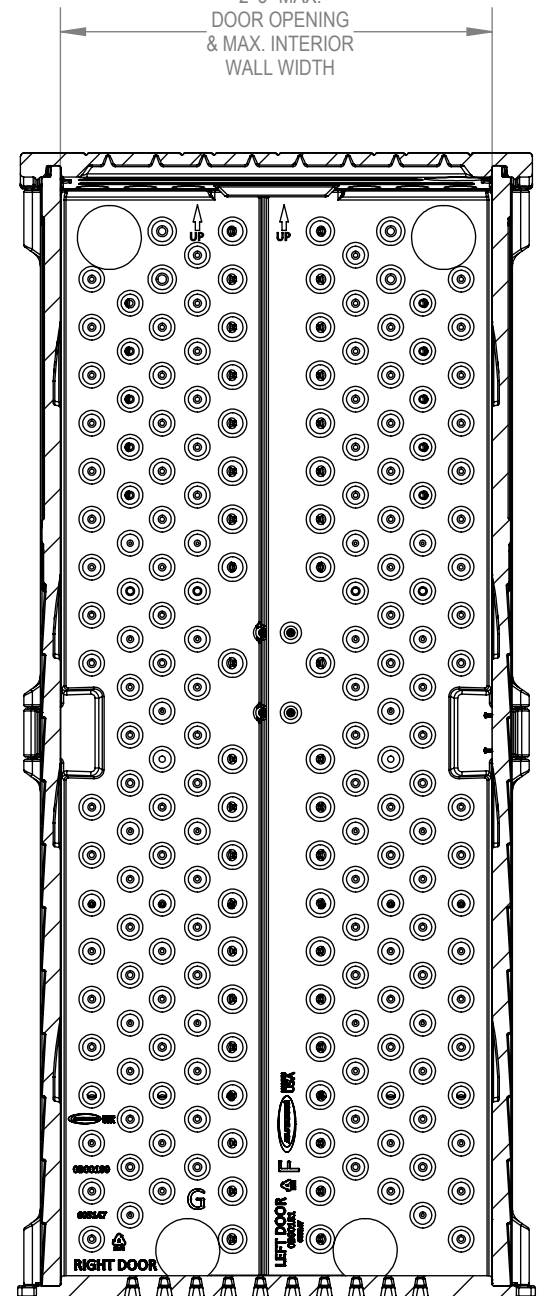

BMS1250
Front View

Interior: 3.8 sq. ft
22 cu. ft.

Exterior: 28 cu ft.

BMS1250 Side View

BMS1250 Sect. View

5'-7 1/2" MIN.
INTERIOR
HEIGHT

SECTION A-A
SCALE 1 : 12

2'-3" MAX.
DOOR OPENING
& MAX. INTERIOR
WALL WIDTH

SECTION B-B
SCALE 1 : 12