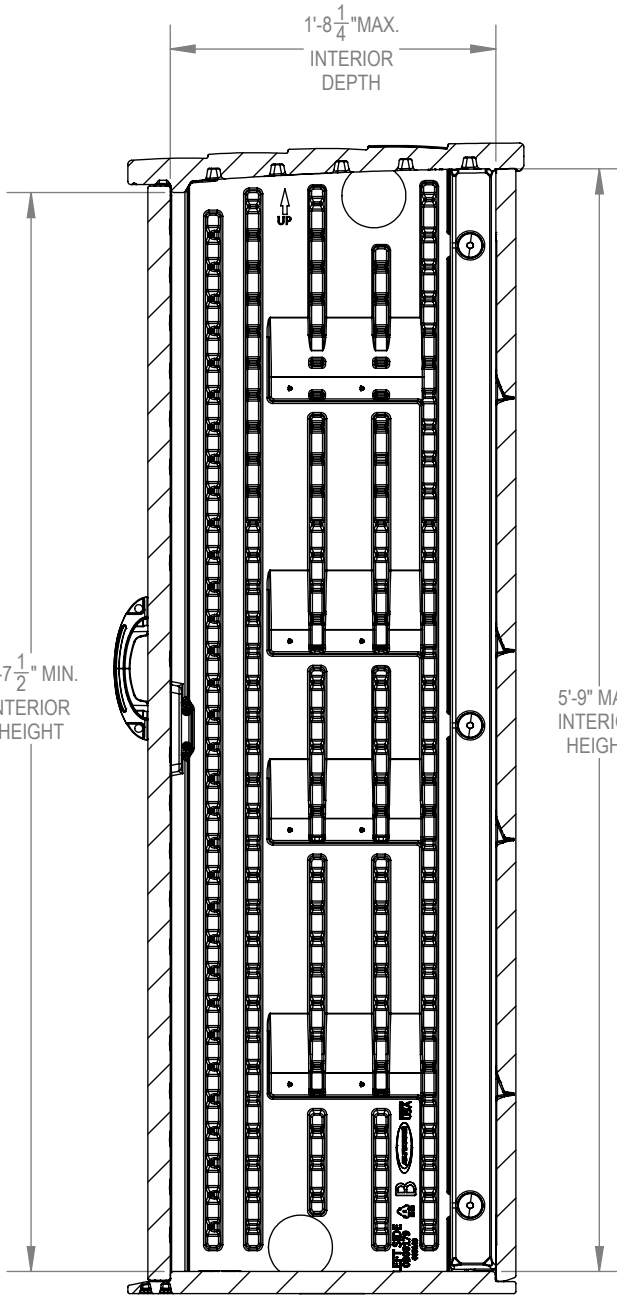

BMS1250
Front View

Interior: 3.8 sq. ft
22 cu. ft.

Exterior: 28 cu ft.

BMS1250 Side View

BMS1250 Sect. View

5'-7 1/2" MIN.
INTERIOR
HEIGHT

SECTION A-A
SCALE 1 : 12

2'-3" MAX.
DOOR OPENING
& MAX. INTERIOR
WALL WIDTH

SECTION B-B
SCALE 1 : 12