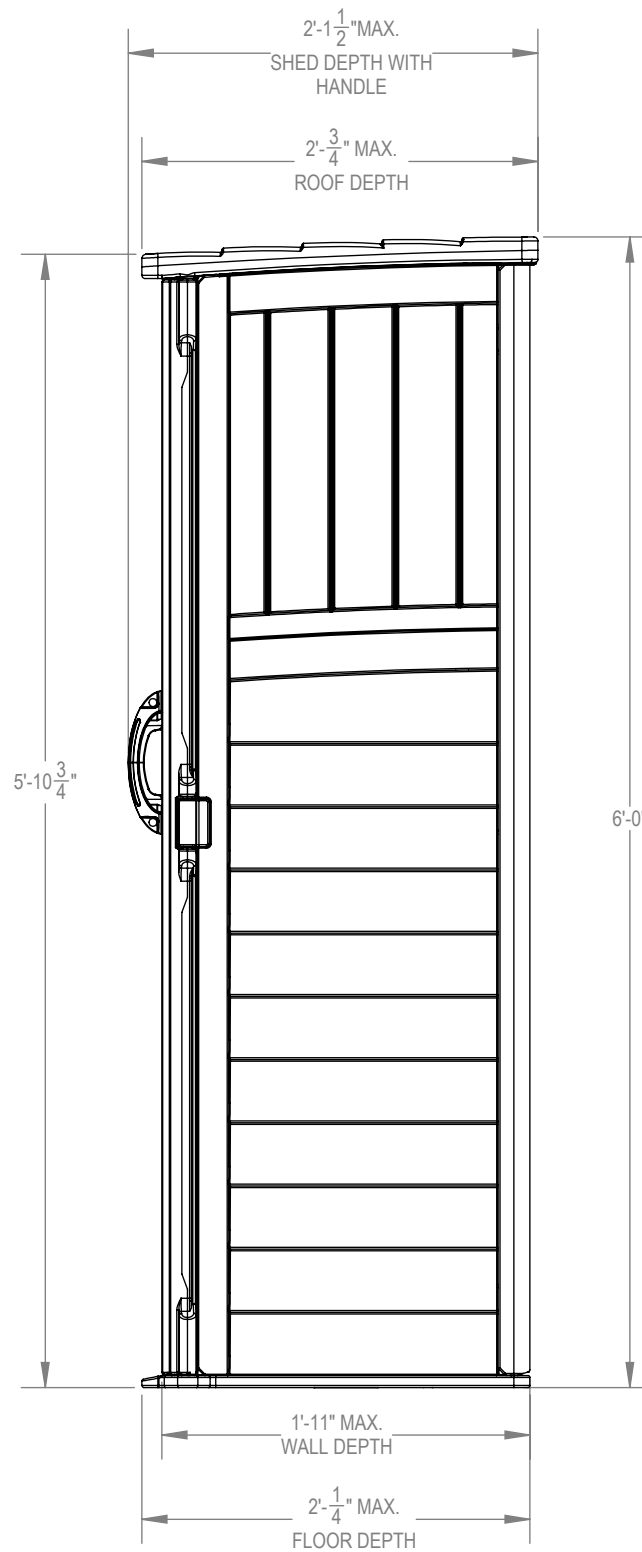

BMS1250
Front View

Interior: 3.8 sq. ft
22 cu. ft.

Exterior: 28 cu ft.

BMS1250 Side View

BMS1250 Sect. View

5'-7 1/2" MIN.
INTERIOR
HEIGHT

SECTION A-A
SCALE 1 : 12

2'-3" MAX.
DOOR OPENING
& MAX. INTERIOR
WALL WIDTH

SECTION B-B
SCALE 1 : 12