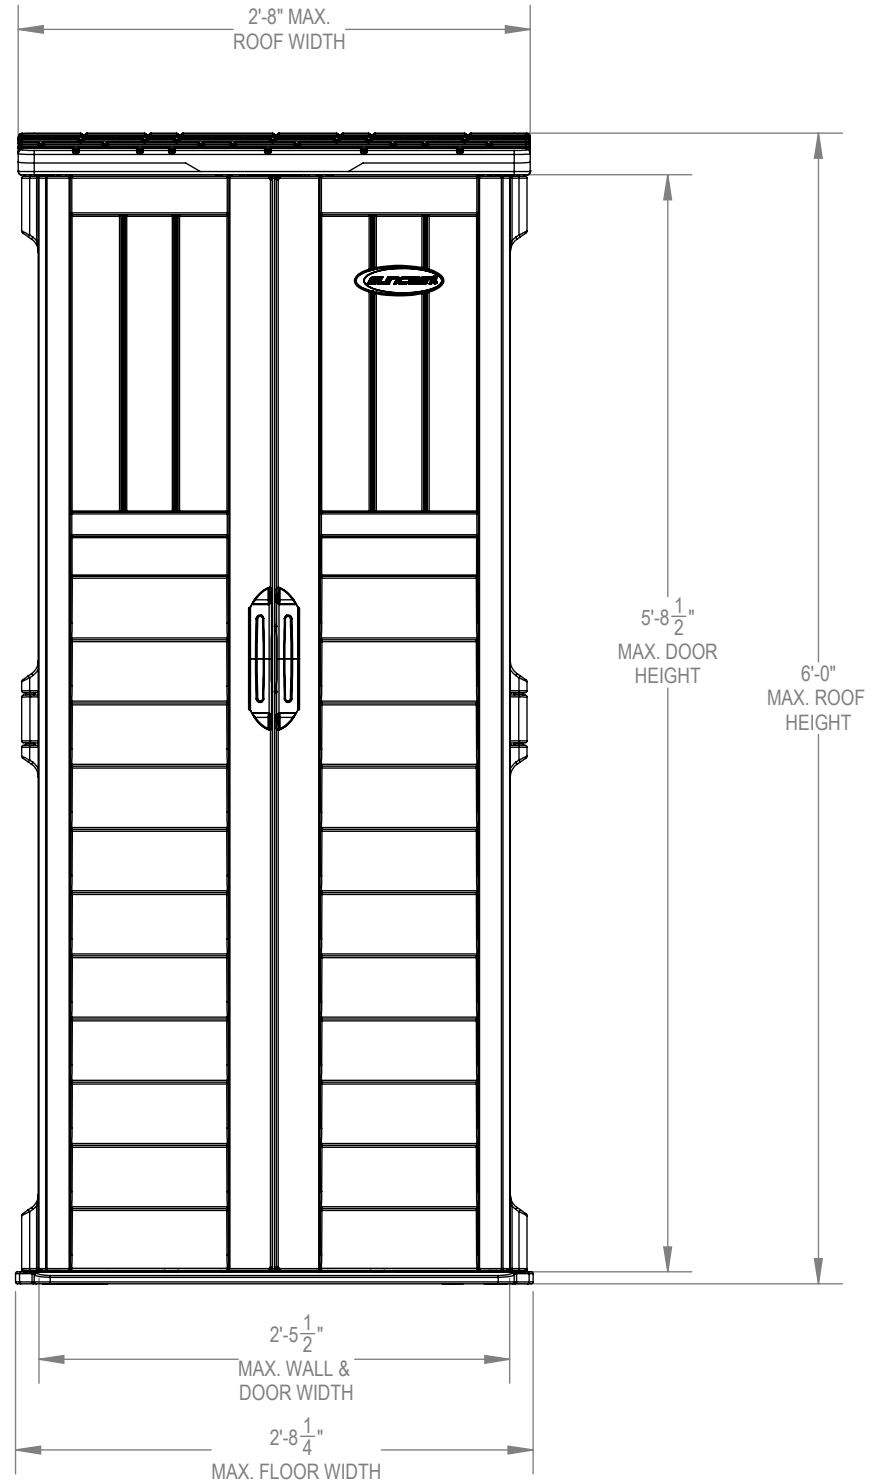

BMS1250
Front View

Interior: 3.8 sq. ft
22 cu. ft.

Exterior: 28 cu ft.

BMS1250 Side View

BMS1250 Sect. View

5'-7 1/2" MIN.
INTERIOR
HEIGHT

SECTION A-A
SCALE 1 : 12

2'-3" MAX.
DOOR OPENING
& MAX. INTERIOR
WALL WIDTH

SECTION B-B
SCALE 1 : 12