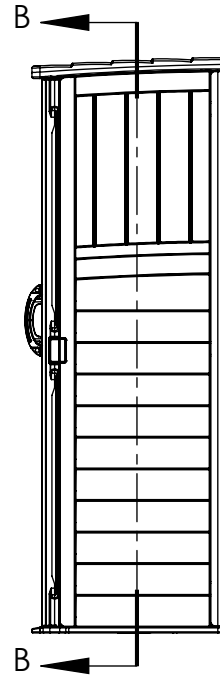

BMS1250
Front View

Interior: 3.8 sq. ft
22 cu. ft.

Exterior: 28 cu ft.

BMS1250 Side View

BMS1250 Sect. View

5'-7 1/2" MIN.
INTERIOR
HEIGHT

SECTION A-A
SCALE 1 : 12

2'-3" MAX.
DOOR OPENING
& MAX. INTERIOR
WALL WIDTH

SECTION B-B
SCALE 1 : 12