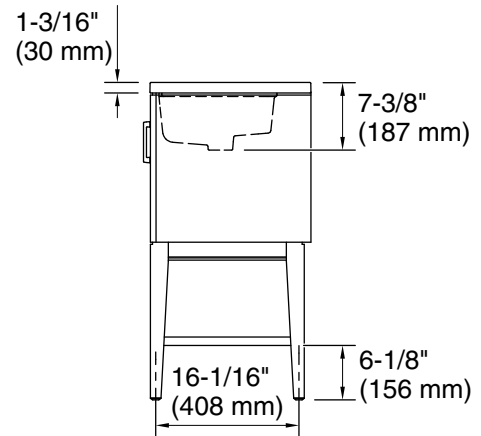

Features

- One full-extension 12-3/4" (325 mm) drawer with soft-close side-mount slides
- Three-way adjustable slow-close door hinges for easy cabinet access
- 18" (457 mm) cabinet interior provides ample storage space
- Finish-matched cabinet interior offers generous clearance for plumbing
- Customize your storage with optional accessories such as floor liners, drawer organizers, and perfectly sized containers (sold separately)

Color	Code	Description
	0	White
	1WX	Slate Grey

Technical Information

All product dimensions are nominal.

Notes

Install this product according to the installation instructions.