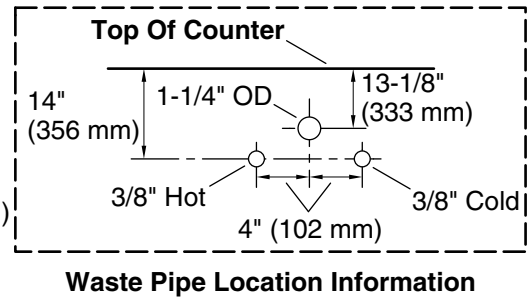

Color	Code	Description
	0	White
	1WX	Slate Grey

Technical Information

All product dimensions are nominal.

Notes

Install this product according to the installation instructions.