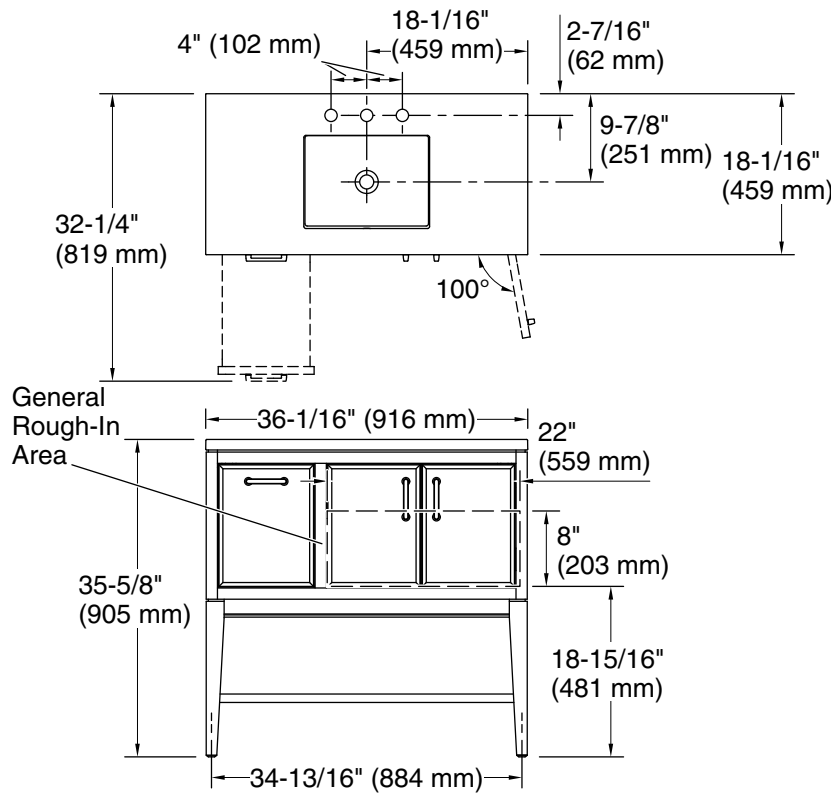

Features

- One full-extension 12-3/4" (325 mm) drawer with soft-close side-mount slides
- Three-way adjustable slow-close door hinges for easy cabinet access
- 18" (457 mm) cabinet interior provides ample storage space
- Finish-matched cabinet interior offers generous clearance for plumbing
- Customize your storage with optional accessories such as floor liners, drawer organizers, and perfectly sized containers (sold separately)

Color	Code	Description
	0	White
	1WX	Slate Grey

Technical Information

All product dimensions are nominal.

Notes

Install this product according to the installation instructions.