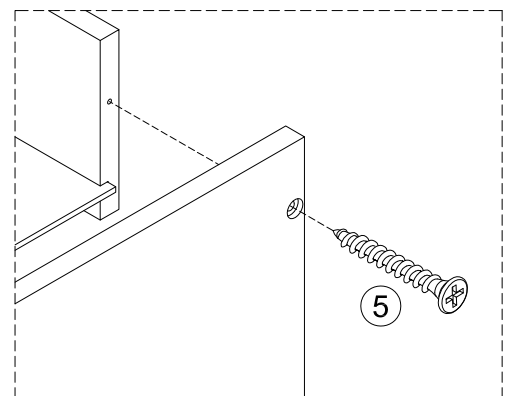

①  8pcs  
Ø4x12mm

STEP 10

⑥  14pcs  
Ø3x12mm

STEP 11

5  8pcs  
Ø4x25

STEP 12

STEP 13

5  6pcs  
Ø4x25

STEP 14

5  8pcs  
Ø4x25

STEP 15

STEP 16

- 5  6pcs  
Ø4x25

### STEP 17

- 1  8pcs 7  4pcs  
 $\varnothing 4 \times 12 \text{mm}$

### STEP 18

- 1  16pcs  
 $\varnothing 4 \times 12 \text{mm}$

Three-way adjustable hinge for perfectly aligned doors

1. TO ADJUST DOOR FORWARD OR BACKWARD.
2. TO ADJUST DOOR TO RIGHT OR TO LEFT.
3. TO ADJUST DOOR UP OR DOWN.