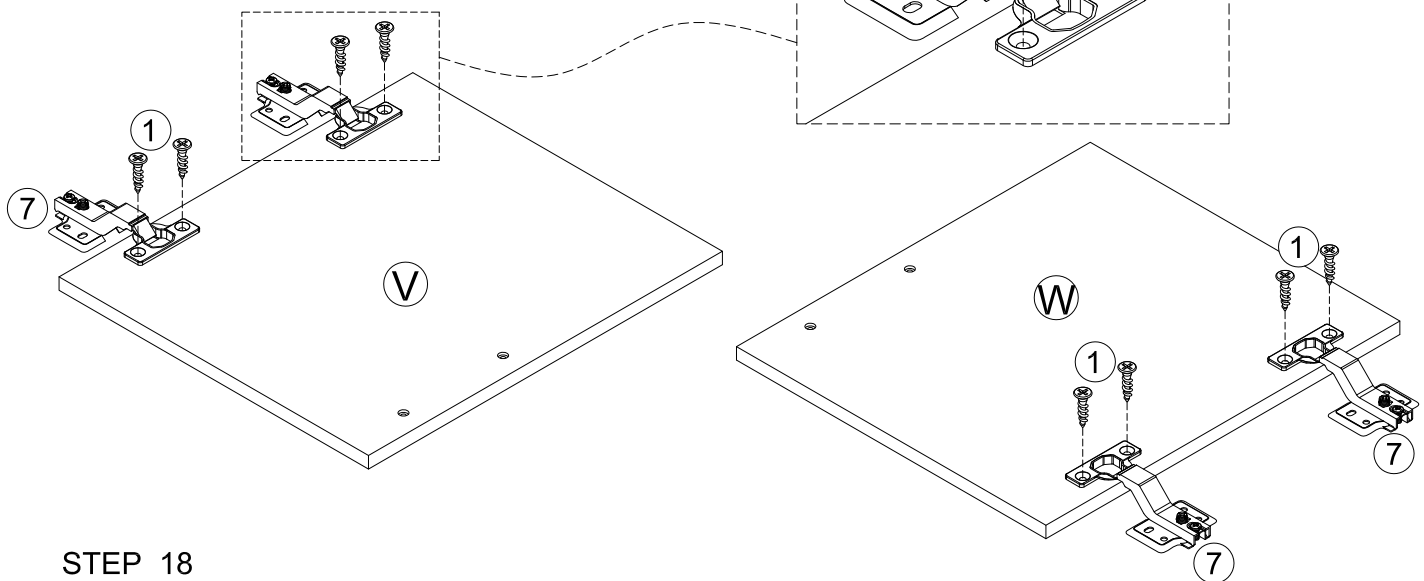

①  8pcs  
Ø4x12mm

STEP 10

⑥  14pcs  
Ø3x12mm

STEP 11

5  8pcs  
Ø4x25

STEP 12

STEP 13

5  6pcs  
Ø4x25

STEP 14

5  8pcs  
Ø4x25

STEP 15

STEP 16

- 5  6pcs  
Ø4x25

### STEP 17

- 1  8pcs 7  4pcs  
 $\varnothing 4 \times 12 \text{mm}$

### STEP 18

- 1  16pcs  
 $\varnothing 4 \times 12 \text{mm}$

Three-way adjustable hinge for perfectly aligned doors

1. TO ADJUST DOOR FORWARD OR BACKWARD.
2. TO ADJUST DOOR TO RIGHT OR TO LEFT.
3. TO ADJUST DOOR UP OR DOWN.