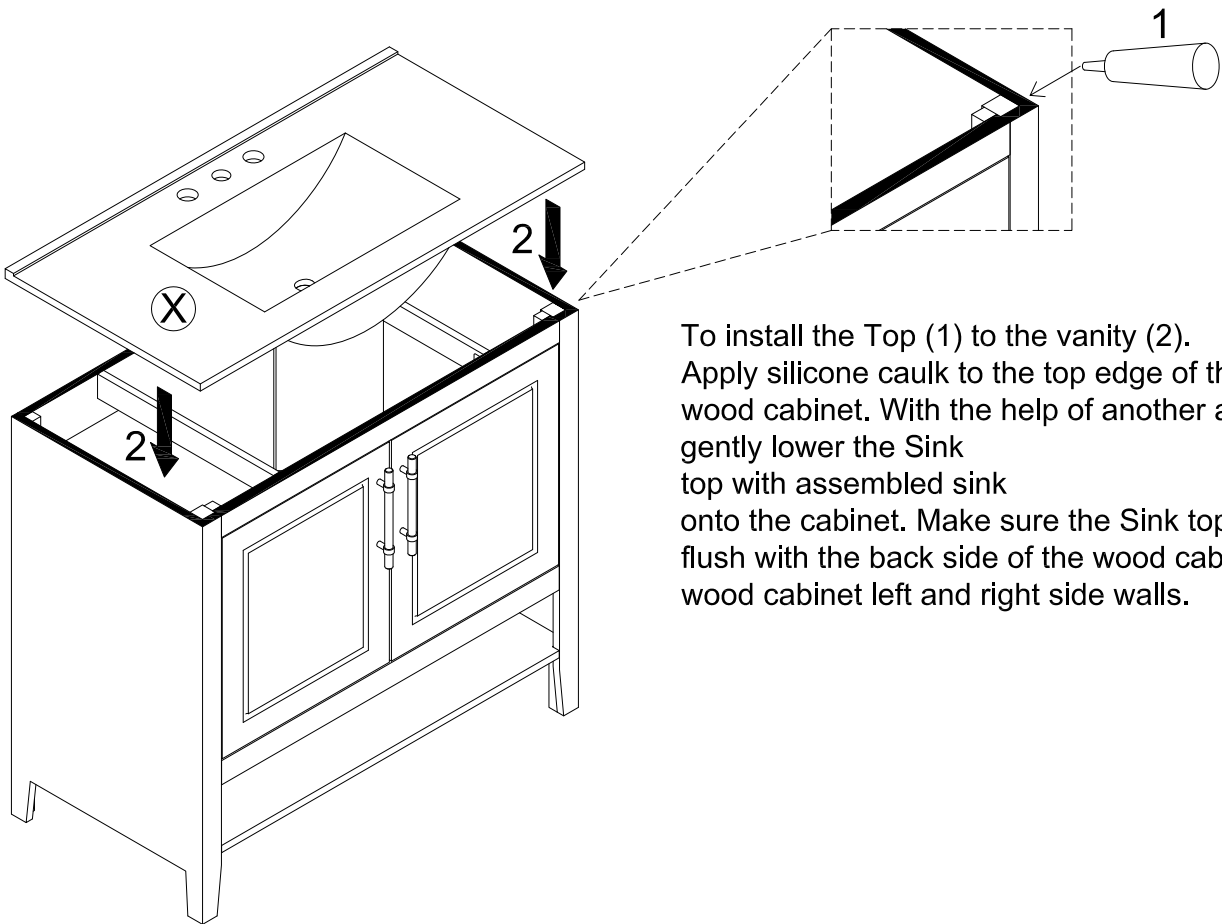

### STEP 18

- 1  16pcs  
 $\varnothing 4 \times 12 \text{mm}$

Three-way adjustable hinge for perfectly aligned doors

1. TO ADJUST DOOR FORWARD OR BACKWARD.
2. TO ADJUST DOOR TO RIGHT OR TO LEFT.
3. TO ADJUST DOOR UP OR DOWN.

STEP 19

⑧  8pcs  
5/32"x12mm

STEP 20

⑨  4pcs  
5/32"x18mm

⑩  2pcs

STEP 21

To install the Top (1) to the vanity (2). Apply silicone caulk to the top edge of the wood cabinet. With the help of another adult, gently lower the Sink top with assembled sink onto the cabinet. Make sure the Sink top is flush with the back side of the wood cabinet and the wood cabinet left and right side walls.

STEP 22