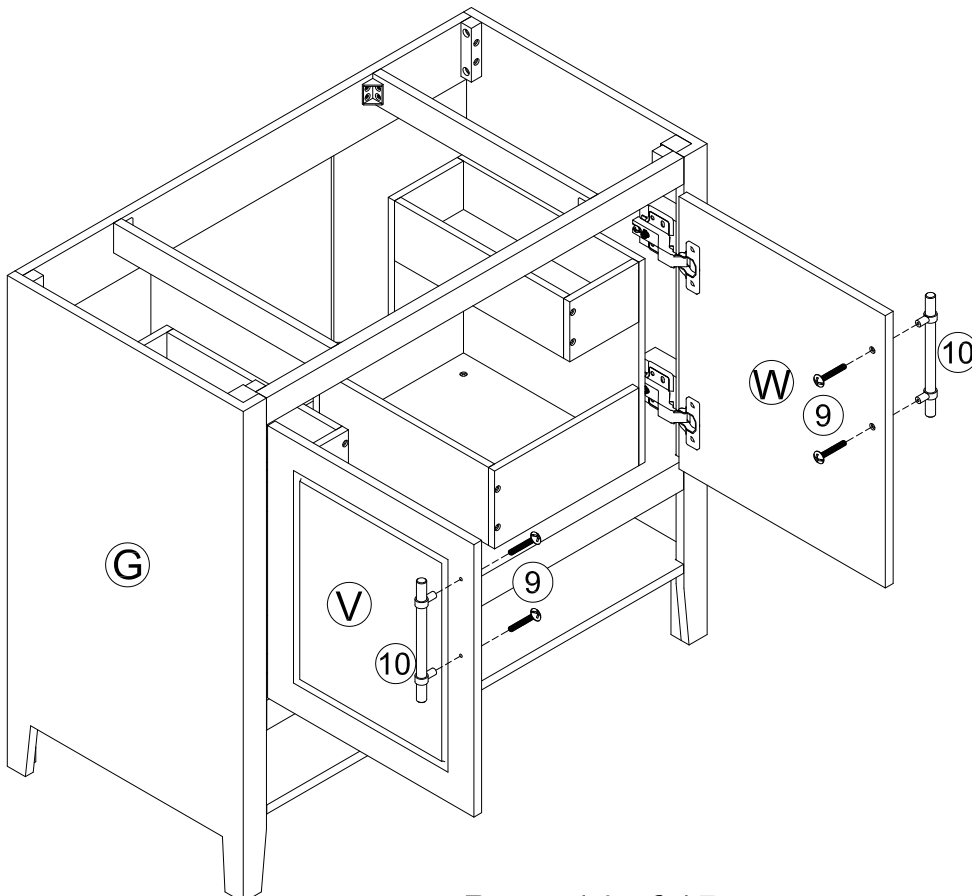

### STEP 18

- 1  16pcs  
 $\varnothing 4 \times 12 \text{mm}$

Three-way adjustable hinge for perfectly aligned doors

1. TO ADJUST DOOR FORWARD OR BACKWARD.
2. TO ADJUST DOOR TO RIGHT OR TO LEFT.
3. TO ADJUST DOOR UP OR DOWN.

STEP 19

⑧  8pcs  
5/32"x12mm

STEP 20

⑨  4pcs  
5/32"x18mm

⑩  2pcs

STEP 21

To install the Top (1) to the vanity (2). Apply silicone caulk to the top edge of the wood cabinet. With the help of another adult, gently lower the Sink top with assembled sink onto the cabinet. Make sure the Sink top is flush with the back side of the wood cabinet and the wood cabinet left and right side walls.