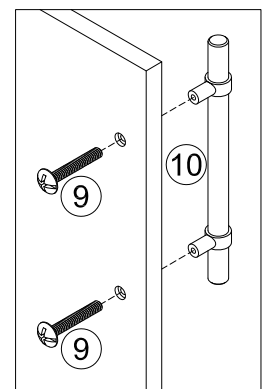

### STEP 18

- 1  16pcs  
 $\varnothing 4 \times 12 \text{mm}$

Three-way adjustable hinge for perfectly aligned doors

1. TO ADJUST DOOR FORWARD OR BACKWARD.
2. TO ADJUST DOOR TO RIGHT OR TO LEFT.
3. TO ADJUST DOOR UP OR DOWN.

STEP 19

⑧  8pcs  
5/32"x12mm

STEP 20

⑨  4pcs  
5/32"x18mm

⑩  2pcs

STEP 21

To install the Top (1) to the vanity (2). Apply silicone caulk to the top edge of the wood cabinet. With the help of another adult, gently lower the Sink top with assembled sink onto the cabinet. Make sure the Sink top is flush with the back side of the wood cabinet and the wood cabinet left and right side walls.