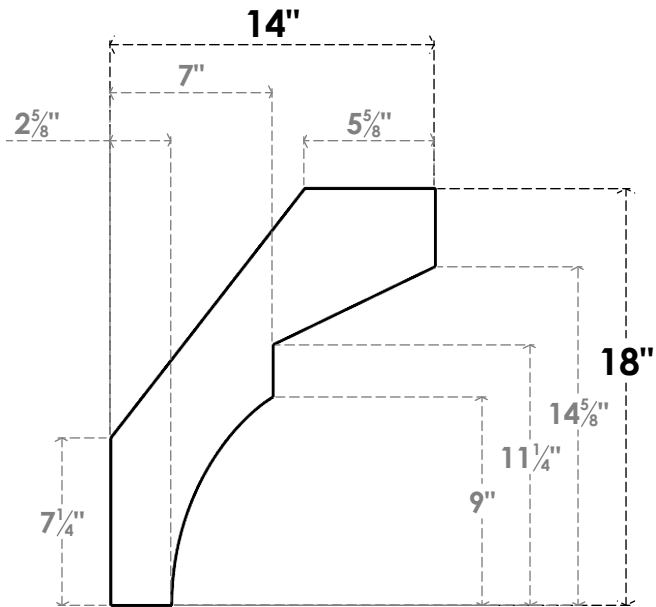

ITEM NUMBER: BRCURO050X14000X18000MONRCPR

5"W X 14"D X 18"H MONTEREY ROUGH CEDAR WOODGRAIN OPEN
TIMBERTHANE BRACE, PRIMED TAN

SIDE PROFILE

FRONT PROFILE

ISOMETRIC

EKENA MILLWORK
2300 WEST MAIN ST.
CLARKSVILLE, TX 75426
TOLL FREE: 866-607-0453
WWW.EKENAMILLWORK.COM

NOTES

1. INSTALLATION TO BE COMPLETED IN ACCORDANCE WITH MANUFACTURER'S SPECIFICATIONS.
2. DRAWING MAY NOT BE TO SCALE
3. THIS DRAWING IS INTENDED FOR DESIGN AND PLANNING PURPOSES ONLY.
4. ALL INFORMATION CONTAINED HEREIN WAS CURRENT AT THE TIME OF DEVELOPMENT BUT MUST BE REVIEWED AND APPROVED BY THE PRODUCT MANUFACTURER TO BE CONSIDERED ACCURATE.
5. TIMBERTHANE ARCHITECTURAL PRODUCTS ARE MADE FROM HIGH DENSITY URETHANE AND COME FACTORY PRIMED