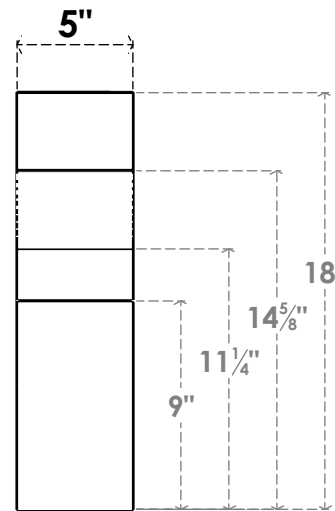

ITEM NUMBER: BRCURO050X14000X18000MONRCPR

5"W X 14"D X 18"H MONTEREY ROUGH CEDAR WOODGRAIN OPEN
TIMBERTHANE BRACE, PRIMED TAN

SIDE PROFILE

FRONT PROFILE

ISOMETRIC

EKENA MILLWORK
2300 WEST MAIN ST.
CLARKSVILLE, TX 75426
TOLL FREE: 866-607-0453
WWW.EKENAMILLWORK.COM

NOTES

1. INSTALLATION TO BE COMPLETED IN ACCORDANCE WITH MANUFACTURER'S SPECIFICATIONS.
2. DRAWING MAY NOT BE TO SCALE
3. THIS DRAWING IS INTENDED FOR DESIGN AND PLANNING PURPOSES ONLY.
4. ALL INFORMATION CONTAINED HEREIN WAS CURRENT AT THE TIME OF DEVELOPMENT BUT MUST BE REVIEWED AND APPROVED BY THE PRODUCT MANUFACTURER TO BE CONSIDERED ACCURATE.
5. TIMBERTHANE ARCHITECTURAL PRODUCTS ARE MADE FROM HIGH DENSITY URETHANE AND COME FACTORY PRIMED