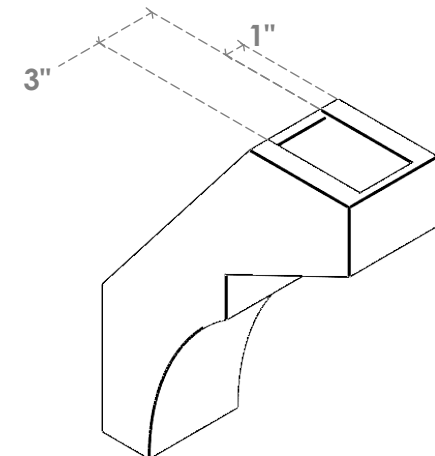

ITEM NUMBER: BRCURO050X14000X18000MONRCPR

5"W X 14"D X 18"H MONTEREY ROUGH CEDAR WOODGRAIN OPEN
TIMBERTHANE BRACE, PRIMED TAN

SIDE PROFILE

FRONT PROFILE

ISOMETRIC

EKENA MILLWORK
2300 WEST MAIN ST.
CLARKSVILLE, TX 75426
TOLL FREE: 866-607-0453
WWW.EKENAMILLWORK.COM

NOTES

1. INSTALLATION TO BE COMPLETED IN ACCORDANCE WITH MANUFACTURER'S SPECIFICATIONS.
2. DRAWING MAY NOT BE TO SCALE
3. THIS DRAWING IS INTENDED FOR DESIGN AND PLANNING PURPOSES ONLY.
4. ALL INFORMATION CONTAINED HEREIN WAS CURRENT AT THE TIME OF DEVELOPMENT BUT MUST BE REVIEWED AND APPROVED BY THE PRODUCT MANUFACTURER TO BE CONSIDERED ACCURATE.
5. TIMBERTHANE ARCHITECTURAL PRODUCTS ARE MADE FROM HIGH DENSITY URETHANE AND COME FACTORY PRIMED