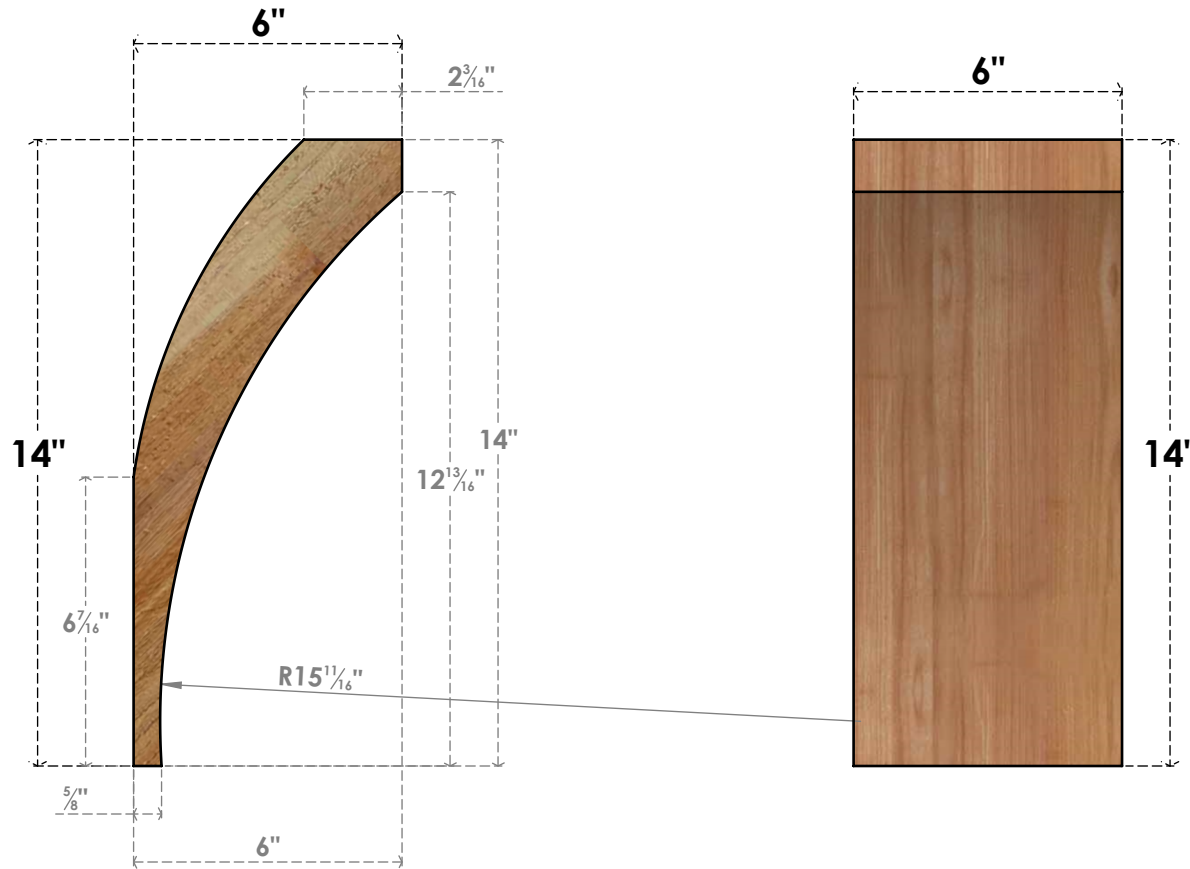

BRC06X06X14THR00RWR

6"W X 6"D X 14"H THORTON ROUGH SAWN BRACE, WESTERN RED CEDAR

SIDE

FRONT

EKENA MILLWORK
 2300 WEST MAIN ST.
 CLARKSVILLE, TX 75426
 TOLL FREE: 866-607-0453
 WWW.EKENAMILLWORK.COM

NOTES

1. INSTALLATION TO BE COMPLETED IN ACCORDANCE WITH MANUFACTURER'S SPECIFICATIONS.
2. DRAWING MAY NOT BE TO SCALE
3. THIS DRAWING IS INTENDED FOR DESIGN AND PLANNING PURPOSES ONLY.
4. ALL INFORMATION CONTAINED HEREIN WAS CURRENT AT THE TIME OF DEVELOPMENT BUT MUST BE REVIEWED AND APPROVED BY THE PRODUCT MANUFACTURER TO BE CONSIDERED ACCURATE.
5. PRODUCTS ARE NOT KILN DRIED. THIS ITEM IS UNIQUE AND WILL CONTAIN THE NATURAL VARIATIONS THAT THE WOOD SPECIES OFFERS. THIS MAY RESULT IN VARIATIONS UP TO 1/4"