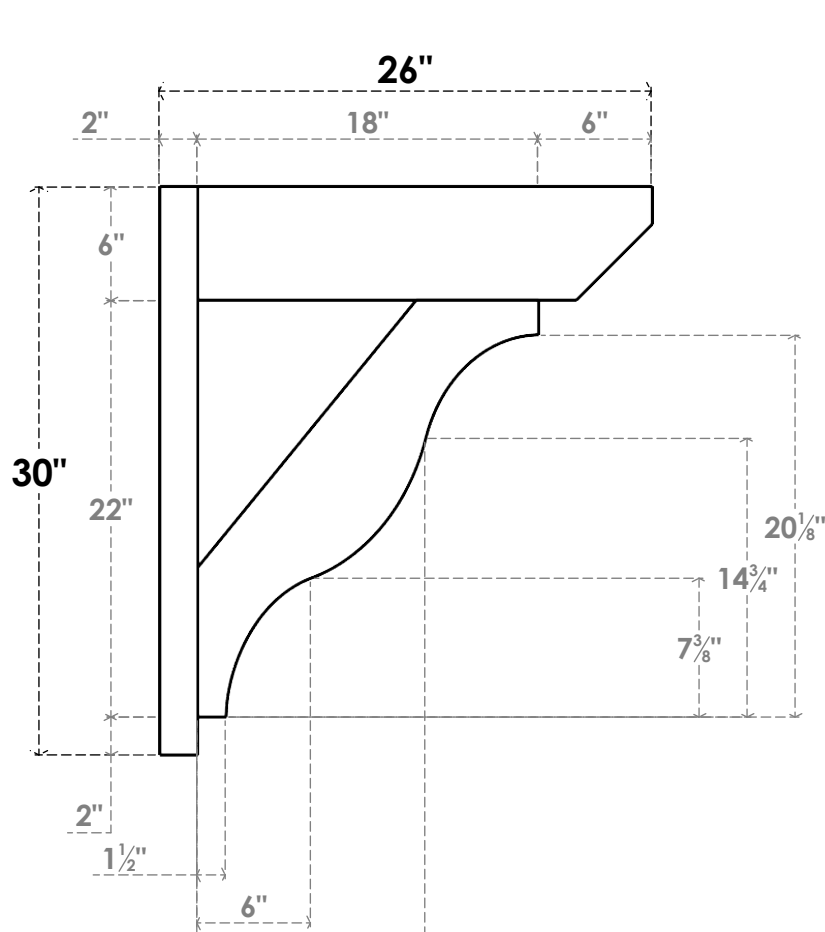

ITEM NUMBER: OUTUROC060X080X26000X30000X060X020X060FST24RCPR

6"W TOP X 8"W BACK X 26"D X 30"H X 6"T TOP X 2"T BACK TIMBERTHANE ROUGH CEDAR FUNSTON FAUX WOOD OPEN OUTLOOKER, SLAT TOP AND BLOCK BACK, 6"W CLOSED BRACE, PRIMED TAN

SIDE PROFILE

FRONT PROFILE

ISOMETRIC

GENERATED DATE : 07/06/2023

EKENA MILLWORK
2300 WEST MAIN ST.
CLARKSVILLE, TX 75426
TOLL FREE: 866-607-0453
WWW.EKENAMILLWORK.COM

NOTES

1. INSTALLATION TO BE COMPLETED IN ACCORDANCE WITH MANUFACTURER'S SPECIFICATIONS.
2. DRAWING MAY NOT BE TO SCALE
3. THIS DRAWING IS INTENDED FOR DESIGN AND PLANNING PURPOSES ONLY.
4. ALL INFORMATION CONTAINED HEREIN WAS CURRENT AT THE TIME OF DEVELOPMENT BUT MUST BE REVIEWED AND APPROVED BY THE PRODUCT MANUFACTURER TO BE CONSIDERED ACCURATE.
5. TIMBERTHANE ARCHITECTURAL PRODUCTS ARE MADE FROM HIGH DENSITY URETHANE AND COME FACTORY PRIMED