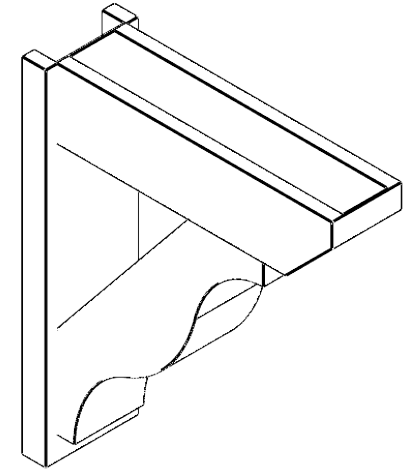

ITEM NUMBER: OUTUROC060X080X26000X30000X060X020X060FST24RCPR

6"W TOP X 8"W BACK X 26"D X 30"H X 6"T TOP X 2"T BACK TIMBERTHANE ROUGH CEDAR FUNSTON FAUX WOOD OPEN OUTLOOKER, SLAT TOP AND BLOCK BACK, 6"W CLOSED BRACE, PRIMED TAN

SIDE PROFILE

FRONT PROFILE

ISOMETRIC

GENERATED DATE : 07/06/2023

EKENA MILLWORK
2300 WEST MAIN ST.
CLARKSVILLE, TX 75426
TOLL FREE: 866-607-0453
WWW.EKENAMILLWORK.COM

NOTES

1. INSTALLATION TO BE COMPLETED IN ACCORDANCE WITH MANUFACTURER'S SPECIFICATIONS.
2. DRAWING MAY NOT BE TO SCALE
3. THIS DRAWING IS INTENDED FOR DESIGN AND PLANNING PURPOSES ONLY.
4. ALL INFORMATION CONTAINED HEREIN WAS CURRENT AT THE TIME OF DEVELOPMENT BUT MUST BE REVIEWED AND APPROVED BY THE PRODUCT MANUFACTURER TO BE CONSIDERED ACCURATE.
5. TIMBERTHANE ARCHITECTURAL PRODUCTS ARE MADE FROM HIGH DENSITY URETHANE AND COME FACTORY PRIMED