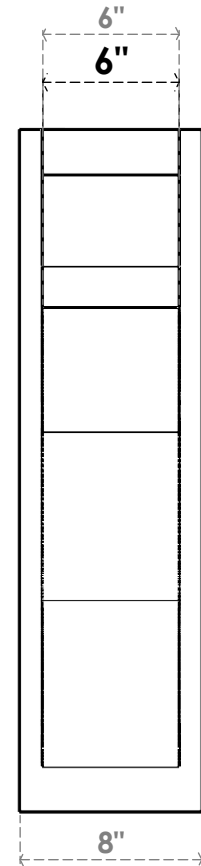

ITEM NUMBER: OUTUROC060X080X26000X30000X060X020X060FST24RCPR

6"W TOP X 8"W BACK X 26"D X 30"H X 6"T TOP X 2"T BACK TIMBERTHANE ROUGH CEDAR FUNSTON FAUX WOOD OPEN OUTLOOKER, SLAT TOP AND BLOCK BACK, 6"W CLOSED BRACE, PRIMED TAN

SIDE PROFILE

FRONT PROFILE

ISOMETRIC

GENERATED DATE : 07/06/2023

EKENA MILLWORK
2300 WEST MAIN ST.
CLARKSVILLE, TX 75426
TOLL FREE: 866-607-0453
WWW.EKENAMILLWORK.COM

NOTES

1. INSTALLATION TO BE COMPLETED IN ACCORDANCE WITH MANUFACTURER'S SPECIFICATIONS.
2. DRAWING MAY NOT BE TO SCALE
3. THIS DRAWING IS INTENDED FOR DESIGN AND PLANNING PURPOSES ONLY.
4. ALL INFORMATION CONTAINED HEREIN WAS CURRENT AT THE TIME OF DEVELOPMENT BUT MUST BE REVIEWED AND APPROVED BY THE PRODUCT MANUFACTURER TO BE CONSIDERED ACCURATE.
5. TIMBERTHANE ARCHITECTURAL PRODUCTS ARE MADE FROM HIGH DENSITY URETHANE AND COME FACTORY PRIMED