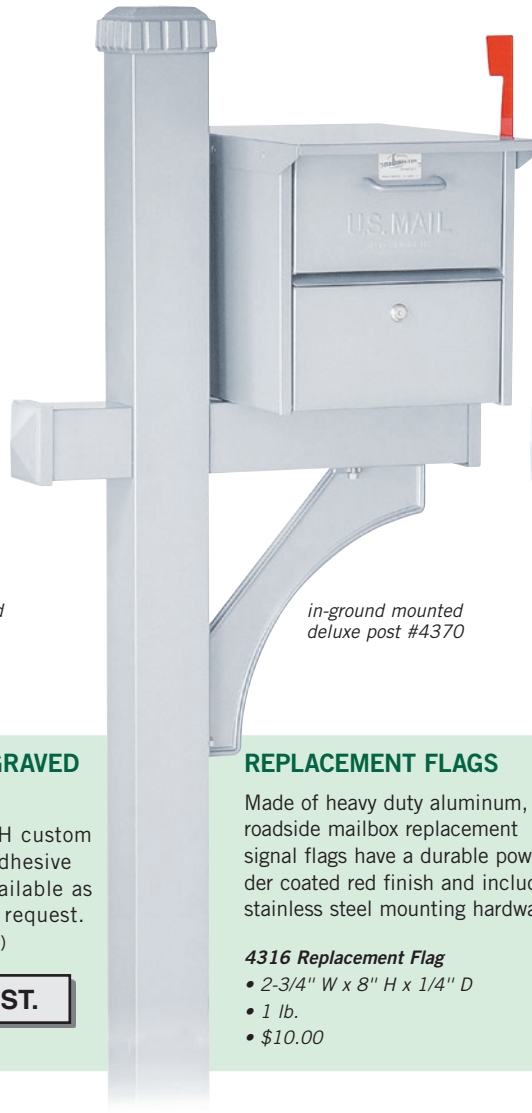

4315

NEWSPAPER HOLDERS

Made of heavy duty aluminum, Salsbury newspaper holders are a unique option for roadside mailboxes. Each unit has a solid back and includes mounting hardware to easily attach to the bottom of roadside mailboxes and to the top of pedestals and spreaders. Newspaper holders feature a durable powder coated finish available in four (4) contemporary colors.

4315 Newspaper Holder

- 10-1/4" W x 5" H x 12-1/4" D
- 10 lbs.
- \$50.00

Specify • black • green • silver • white

(2) #4325's on a 2-sided deluxe post (#4372) with (2) newspaper holders (#4315) and custom numbers / letters (see page 101) displayed

Rear view of (#4325) mounted in a column displayed

SPREADERS

Made of heavy duty aluminum, Salsbury spreaders are an ideal way to mount multiple roadside mailboxes to pedestals. Optional two (2) wide (#4382) and three (3) wide (#4383) spreaders easily attach to standard pedestals (#4365 and #4385). Roadside mailboxes can also be mounted in groups using the 2-sided deluxe posts (#4372).

#4382 on a pedestal (#4365) displayed

#4382 (2) wide spreader

#4383 (3) wide spreader

order pedestals and posts separately

in-ground mounted pedestal #4385

CUSTOM ENGRAVED PLACARDS

8-1/2" W x 2" H custom engraved self-adhesive placards are available as an option upon request. (#4367 - \$15.00)