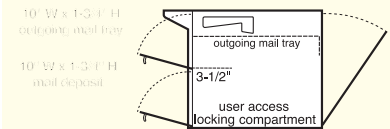

FRONT AND REAR ACCESS ON #4325