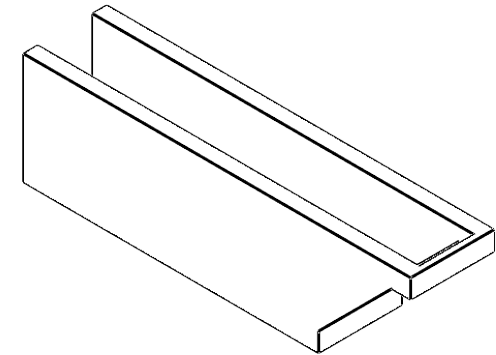

ITEM NUMBER: RFTURO060X08000X28000X008BUR00RCPR

6"W X 8"H X 28"L TIMBERTHANE ROUGH CEDAR BURLINGTON FAUX WOOD OPEN RAFTER TAIL, 8"L END, PRIMED TAN
28"

SIDE PROFILE

FRONT PROFILE

ISOMETRIC

GENERATED DATE : 03/02/2023

EKENA MILLWORK
2300 WEST MAIN ST.
CLARKSVILLE, TX 75426
TOLL FREE: 866-607-0453
WWW.EKENAMILLWORK.COM

NOTES

1. INSTALLATION TO BE COMPLETED IN ACCORDANCE WITH MANUFACTURER'S SPECIFICATIONS.
2. DRAWING MAY NOT BE TO SCALE
3. THIS DRAWING IS INTENDED FOR DESIGN AND PLANNING PURPOSES ONLY.
4. ALL INFORMATION CONTAINED HEREIN WAS CURRENT AT THE TIME OF DEVELOPMENT BUT MUST BE REVIEWED AND APPROVED BY THE PRODUCT MANUFACTURER TO BE CONSIDERED ACCURATE.
5. TIMBERTHANE ARCHITECTURAL PRODUCTS ARE MADE FROM HIGH DENSITY URETHANE AND COME FACTORY PRIMED