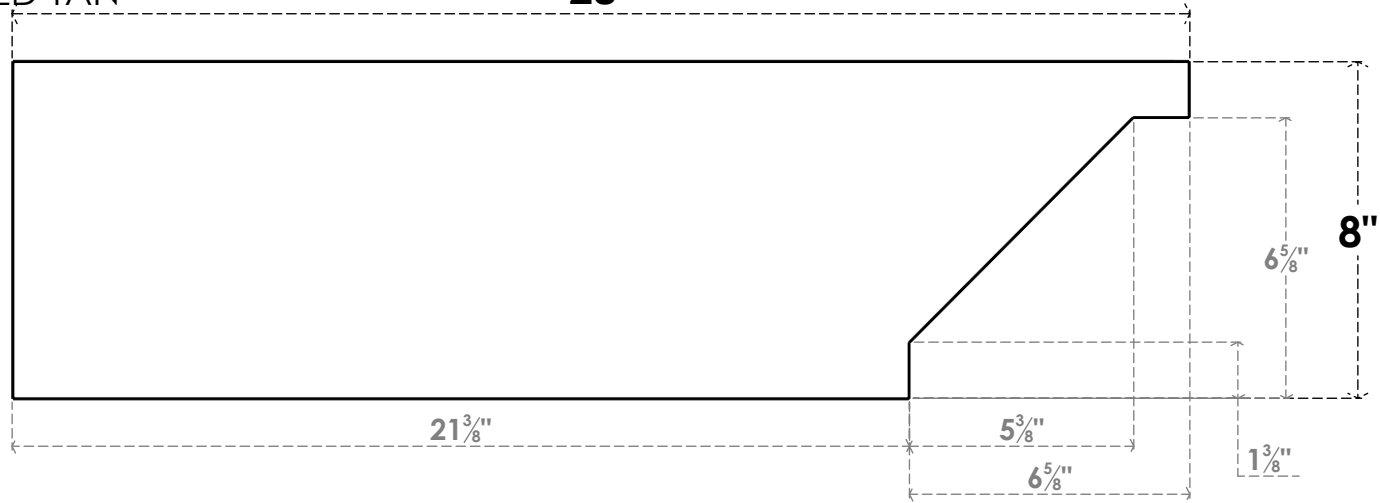

ITEM NUMBER: RFTURO060X08000X28000X008BUR00RCPR

6"W X 8"H X 28"L TIMBERTHANE ROUGH CEDAR BURLINGTON FAUX WOOD OPEN RAFTER TAIL, 8"L END, PRIMED TAN
28"

SIDE PROFILE

FRONT PROFILE

ISOMETRIC

GENERATED DATE : 03/02/2023