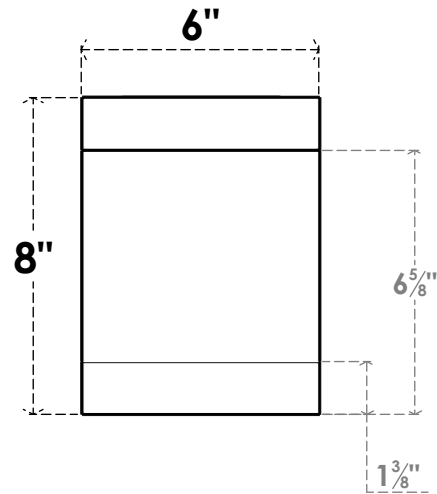

ITEM NUMBER: RFTURO060X08000X28000X008BUR00RCPR

6"W X 8"H X 28"L TIMBERTHANE ROUGH CEDAR BURLINGTON FAUX WOOD OPEN RAFTER TAIL, 8"L END, PRIMED TAN
28"

SIDE PROFILE

FRONT PROFILE

ISOMETRIC

GENERATED DATE : 03/02/2023