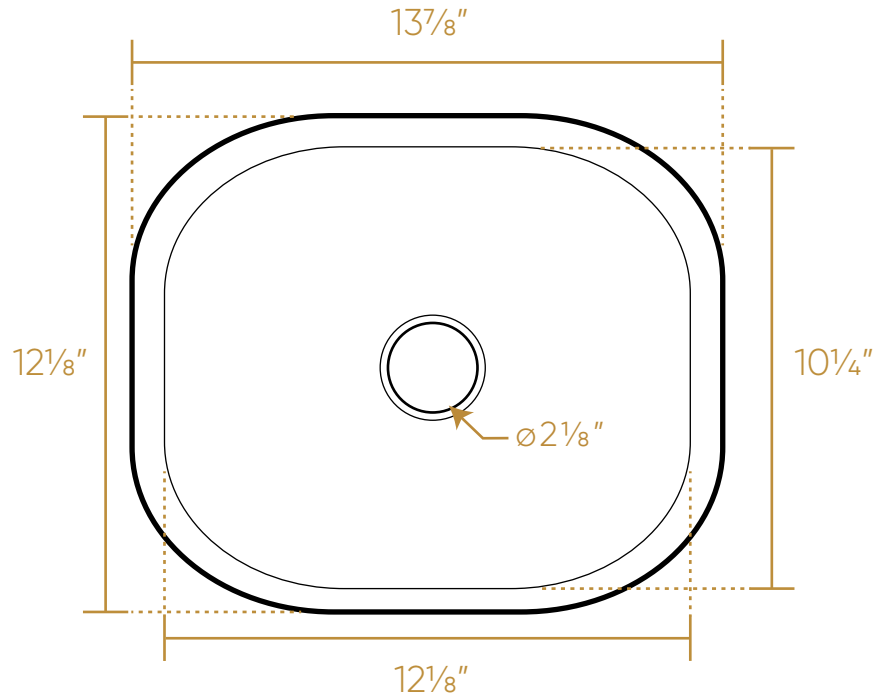

WHITEHAUS
COLLECTION

WH690

TOP

SIDE

3 lbs.

LIVE WITH STYLE!