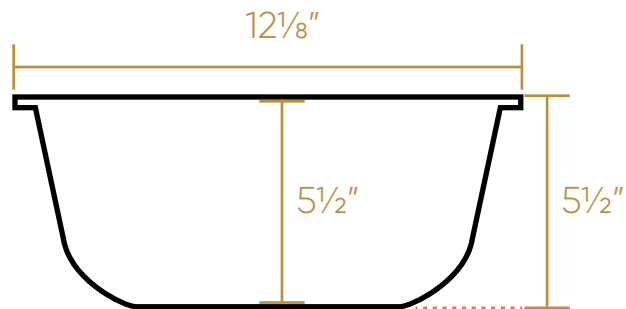

WHITEHAUS
COLLECTION

WH690

TOP

SIDE

3 lbs.

LIVE WITH STYLE!