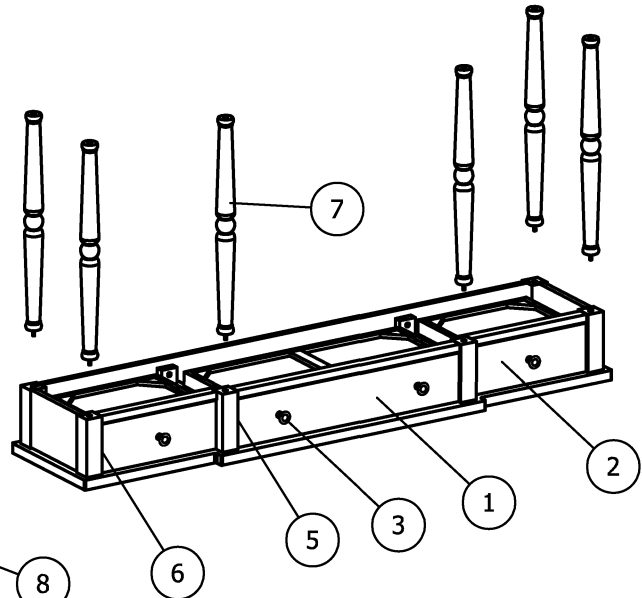

ASSEMBLY INSTRUCTIONS & PARTS IDENTIFICATION

60" BREAKFRONT CONSOLE

Thank you for purchasing this quality product. Be sure to check all packing material carefully for small parts that may have come loose inside the carton during shipment

Key Parts			
No	Code	Qty	Description
1	a	1 pc	Middle Drawer
2	b	2 pcs	Side Drawer
3	c	4 pcs	Knob w/screw
4	d	3 pcs	Drawer stop
5	e	2 pcs	Middle Drawer glide
6	f	4 Pcs	Side Drawer glide
7	f	6 pcs	Middle leg
8	g	6 pcs	Bottom leg
9	h	1 pc	Shelf
10	j	6 pcs	Floor glide

STEP 1

STEP 2