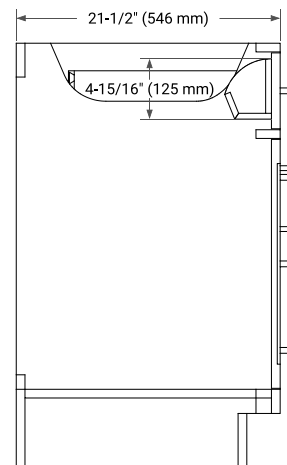

42" LEFT OFFSET CABINET

BASE CABINET DIMENSIONS

42" W x 21.5" D x 34.5" H

FEATURES

- Solid wood frame & plywood panels
- Dovetail drawers and joints
- Soft closing doors & drawers

HARDWARE FINISHES*

Brushed Nickel   Satin Brass   Matte Black   Polished Chrome

Hardware comes preinstalled with the illustrated option. Other finishes are available on our online store if you prefer a different one.

AVAILABLE COLORS

White   Grey   Midnight Blue   Oak

FRONT VIEW

SIDE VIEW

PLAN VIEW