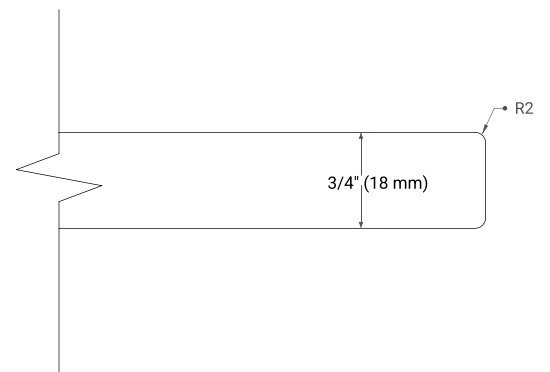

EDGE SIDE VIEW