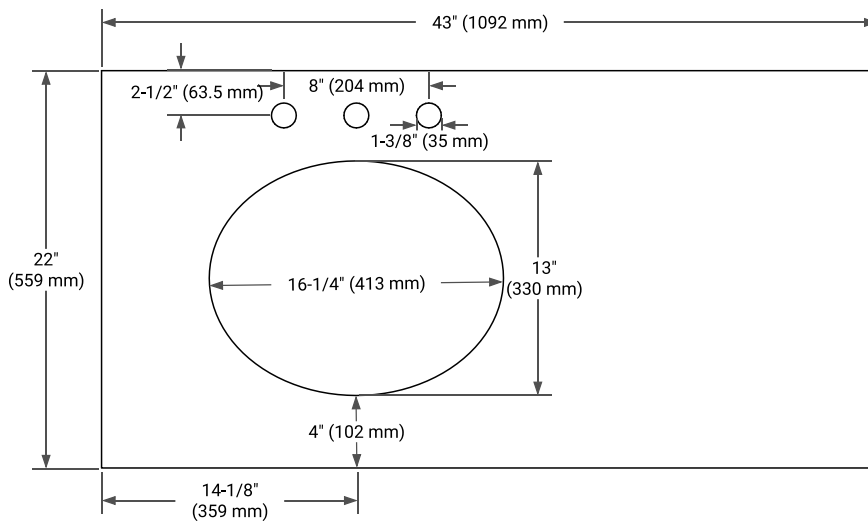

43" LEFT OVAL SINK COUNTERTOP WITH 0.75 IN. THICKNESS

OVERALL DIMENSIONS

43" W x 22" D x 0.75" H

COUNTERTOP OPTIONS

FEATURES

- Solid countertop with mitered edges & seams
- Undermount white oval sink
- Pre-drilled for 8" widespread faucet

INCLUDED

- Countertop
- Matching Backsplash
- Oval Sink

COUNTERTOP PLAN VIEW