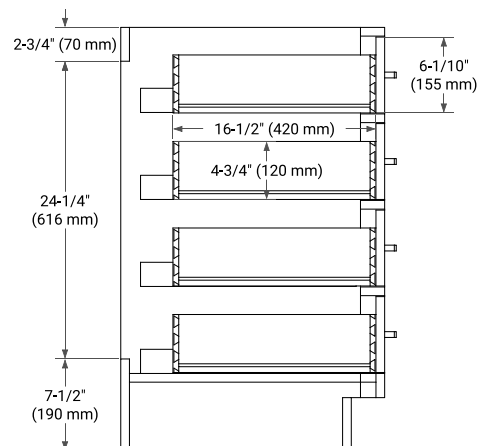

## BASE CABINET DIMENSIONS

42" W x 21.5" D x 34.5" H

## SIDE VIEW

## PLAN VIEW

## OVERALL DIMENSIONS

43" W x 22" D x 0.75" H