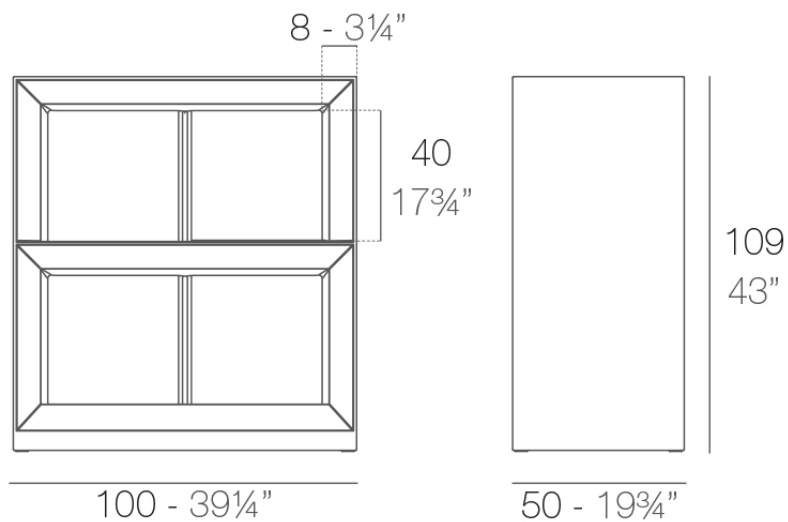

Products / Counters / Vela Shelving System 100x50x10

Vela shelving system 100x50x10

by Ramón Esteve

Vela Collection, designed by Ramon Esteve for Vondom. This extensive outdoor furniture and plantpot collection aims to offer the comfort and the quality of interior furniture without losing it's original qualities.

Info

Description

Made of polyethylene resin by rotational moulding. 100% Recyclable. Item suitable for indoor and outdoor use. Available in different finishes.

Weight: 35.06 Kg

VELA Contrabarra
VELA Shelving system