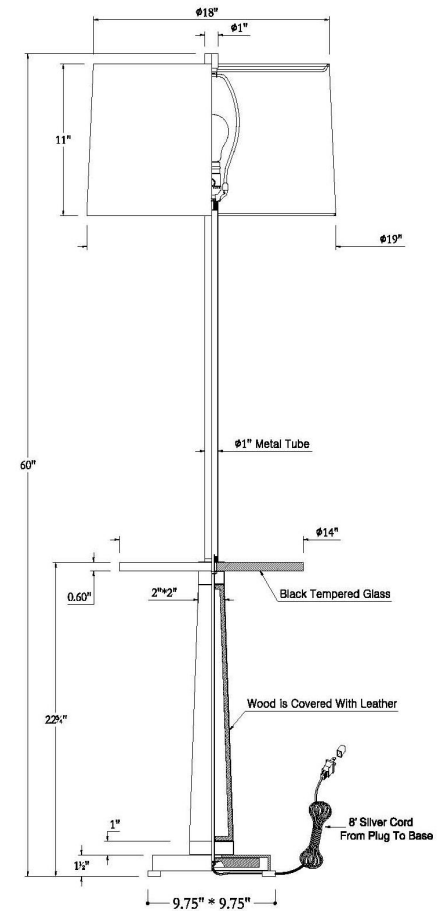

SPEC SHEET

CAIRO CHARCOAL FLOOR LAMP W/TABLE

Item # LPBS-310-14

Height: 60"

Width: 19"

Base: 9.75" x 9.75" Square

Finial: $\phi 1" \times 1" H$

Finishes: Aged Brass W/ Black

Shade Details: 18" x 19" x 11"

Socket: E26 Knobs Socket 3-WAY

Wattage: 100w

All Port 68 designs are copyrighted. All rights reserved.