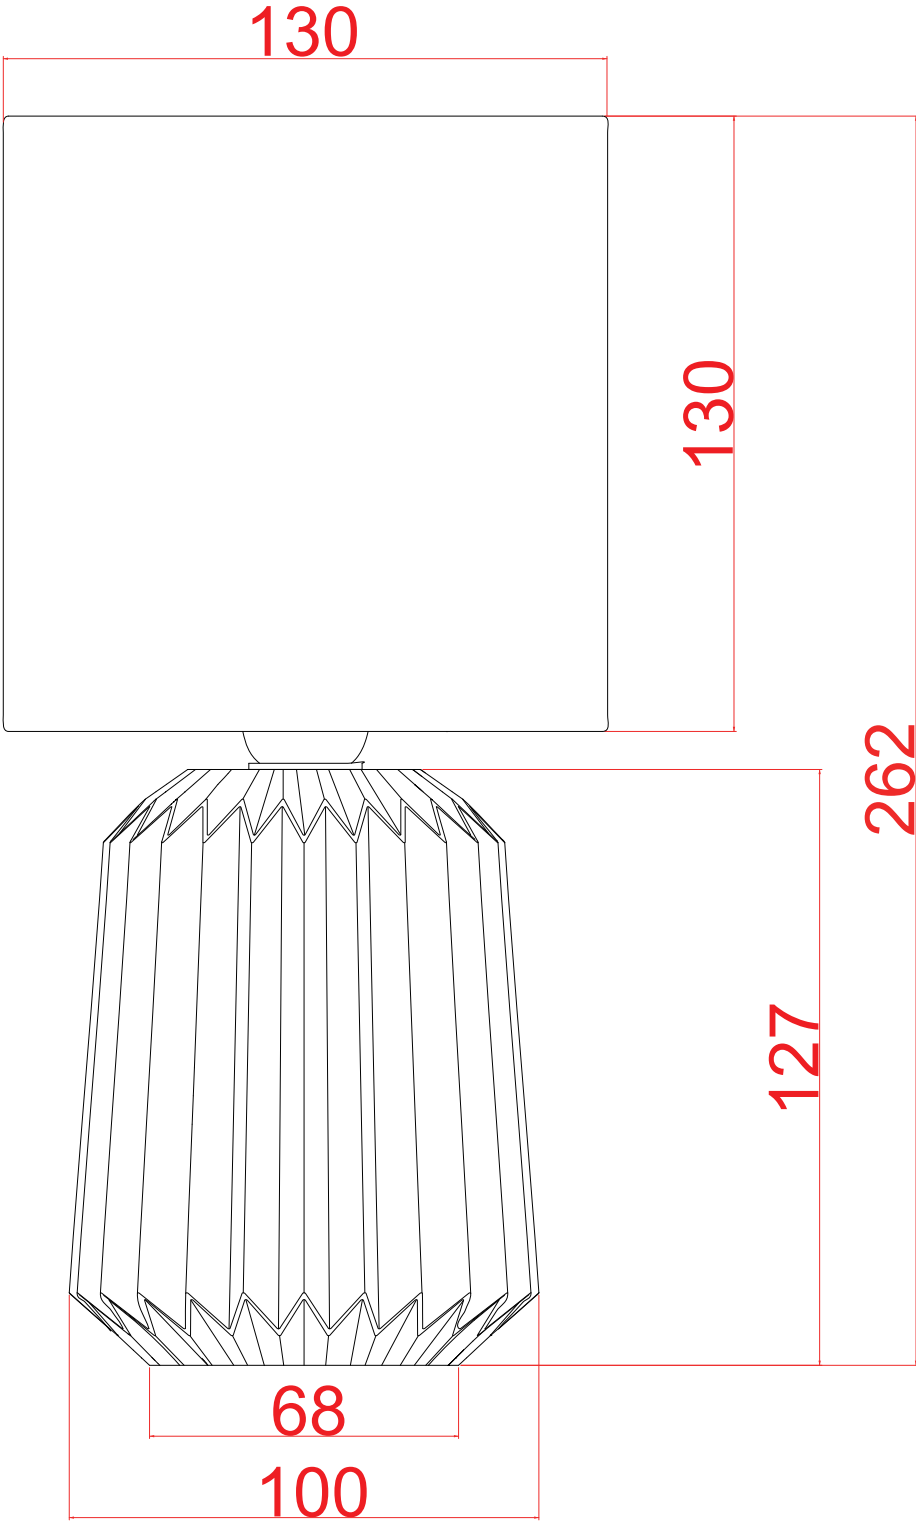

FCL-13340X2

Set of 2 Fox - White with White Shade

CERTIFICATION

CONTACT

www.firstchoicelighting.co.uk

info@firstchoicelighting.co.uk