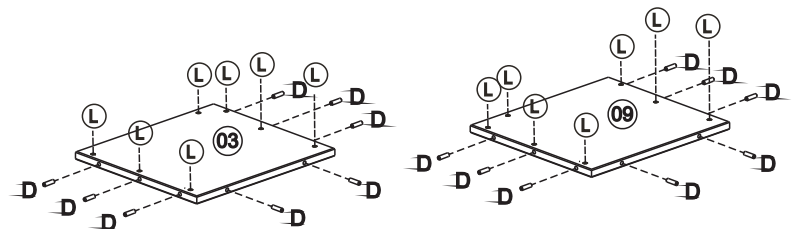

BLANKET BOX

Width = 92cm
 Depth = 45cm
 Height = 46cm

- Please check that all fittings are correct before assembling the item.
- Replacement parts can be supplied for any damages to the item.
- Please keep all packaging until the item is assembled as we will require information from this if replacement parts are required.

A	 Ø 4,0 x 40mm	16
B	 Ø 4,0x 25mm	21
C	 Ø 3,5 x 14mm - Black	43
D	 Ø 8 x 25mm	18
E		08
F		02
G		01

H		01
I		02
J		01
L		15

01

B	 Ø 4,0 x 25mm	06
D	 Ø 8 x 25mm	18

L		15
---	---	----

02

B	 Ø 4,0 x 25mm	12
---	---	----