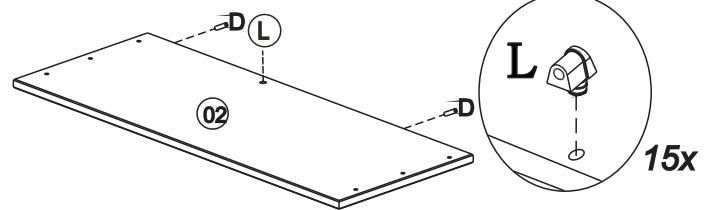

BLANKET BOX

Width = 92cm
 Depth = 45cm
 Height = 46cm

- Please check that all fittings are correct before assembling the item.
- Replacement parts can be supplied for any damages to the item.
- Please keep all packaging until the item is assembled as we will require information from this if replacement parts are required.

A	 Ø 4,0 x 40mm	16
B	 Ø 4,0x 25mm	21
C	 Ø 3,5 x 14mm - Black	43
D	 Ø 8 x 25mm	18
E		08
F		02
G		01

H		01
I		02
J		01
L		15

01

B	 Ø 4,0 x 25mm	06
D	 Ø 8 x 25mm	18

L		15
---	---	----

02

B	 Ø 4,0 x 25mm	12
---	---	----