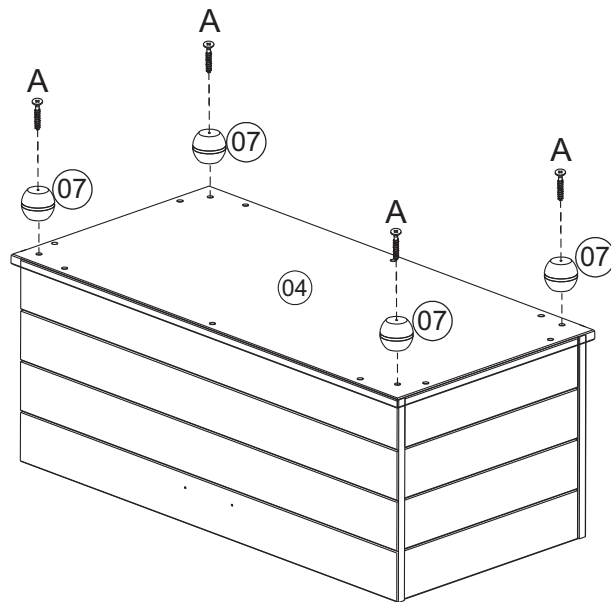

BLANKET BOX

Width = 92cm
 Depth = 45cm
 Height = 46cm

- Please check that all fittings are correct before assembling the item.
- Replacement parts can be supplied for any damages to the item.
- Please keep all packaging until the item is assembled as we will require information from this if replacement parts are required.

A	 Ø 4,0 x 40mm	16
B	 Ø 4,0x 25mm	21
C	 Ø 3,5 x 14mm - Black	43
D	 Ø 8 x 25mm	18
E		08
F		02
G		01

H		01
I		02
J		01
L		15

01

B	 Ø 4,0 x 25mm	06
D	 Ø 8 x 25mm	18

L		15
---	---	----

02

B	 Ø 4,0 x 25mm	12
---	---	----

03

A	 $\text{Ø } 4,0 \times 40\text{mm}$	16
----------	--	-----------

04

B	 $\text{Ø } 4,0 \times 25\text{mm}$	03
C	 $\text{Ø } 3,5 \times 14\text{mm} - \text{Black}$	16
E		08

05

C	 Ø 3,5 x 14mm - Black	11
F		02
G		01

06

07

C	 Ø 3,5 x 14mm - Black	16
H		01
I		02
J		01