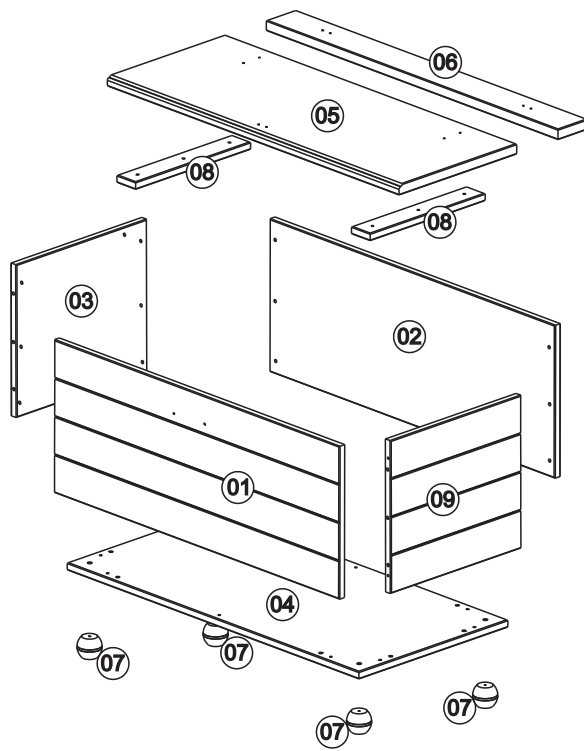

BLANKET BOX

Width = 92cm
 Depth = 45cm
 Height = 46cm

- Please check that all fittings are correct before assembling the item.
- Replacement parts can be supplied for any damages to the item.
- Please keep all packaging until the item is assembled as we will require information from this if replacement parts are required.

A	 Ø 4,0 x 40mm	16
B	 Ø 4,0x 25mm	21
C	 Ø 3,5 x 14mm - Black	43
D	 Ø 8 x 25mm	18
E		08
F		02
G		01

H		01
I		02
J		01
L		15

01

B	 Ø 4,0 x 25mm	06
D	 Ø 8 x 25mm	18

L		15
---	---	----

02

B	 Ø 4,0 x 25mm	12
---	---	----

03

A	 $\text{Ø } 4,0 \times 40\text{mm}$	16
----------	--	-----------

04

B	 $\text{Ø } 4,0 \times 25\text{mm}$	03
C	 $\text{Ø } 3,5 \times 14\text{mm} - \text{Black}$	16
E		08

05

C	 Ø 3,5 x 14mm - Black	11
F		02
G		01

06

07

C	 Ø 3,5 x 14mm - Black	16
H		01
I		02
J		01