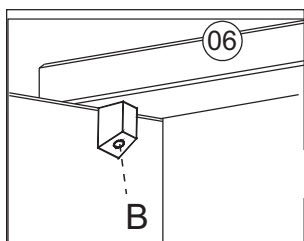

BLANKET BOX

Width = 92cm
 Depth = 45cm
 Height = 46cm

- Please check that all fittings are correct before assembling the item.
- Replacement parts can be supplied for any damages to the item.
- Please keep all packaging until the item is assembled as we will require information from this if replacement parts are required.

A	 Ø 4,0 x 40mm	16
B	 Ø 4,0x 25mm	21
C	 Ø 3,5 x 14mm - Black	43
D	 Ø 8 x 25mm	18
E		08
F		02
G		01

H		01
I		02
J		01
L		15

01

B	 Ø 4,0 x 25mm	06
D	 Ø 8 x 25mm	18

L		15
---	---	----

02

B	 Ø 4,0 x 25mm	12
---	---	----

03

A	 $\text{Ø } 4,0 \times 40\text{mm}$	16
----------	--	-----------

04

B	 $\text{Ø } 4,0 \times 25\text{mm}$	03
C	 $\text{Ø } 3,5 \times 14\text{mm} - \text{Black}$	16
E		08

05

C	 Ø 3,5 x 14mm - Black	11
F		02
G		01