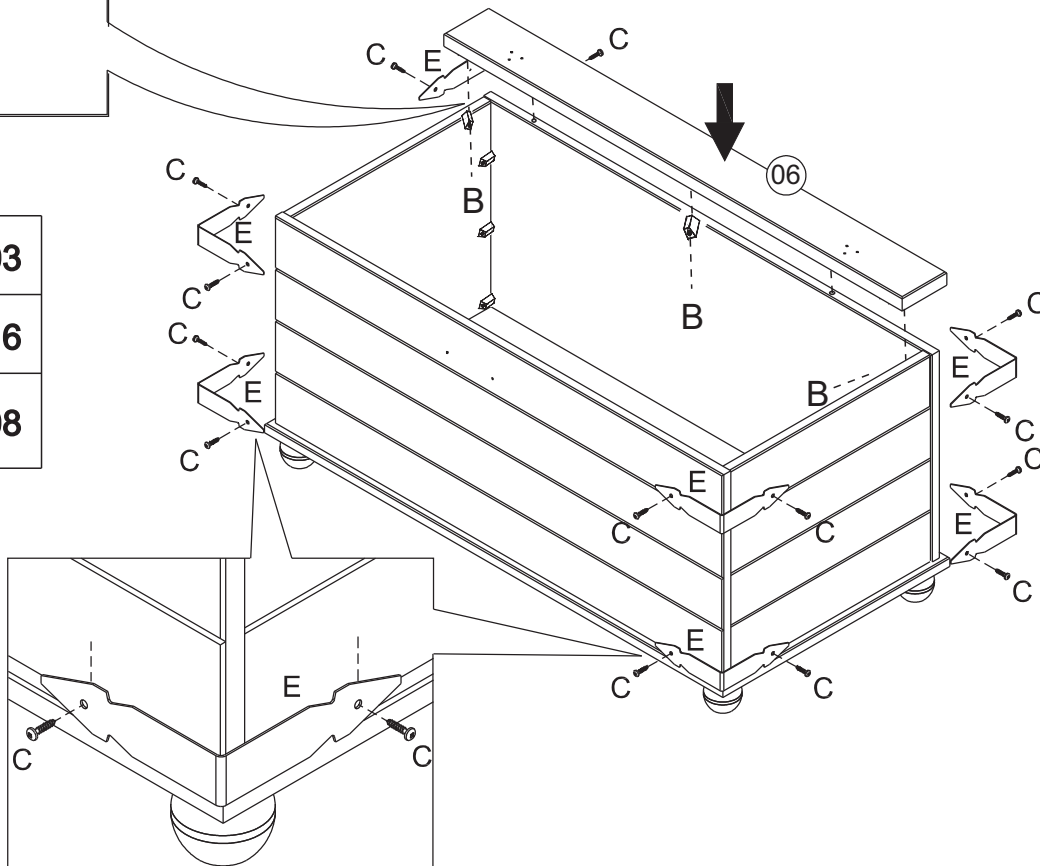

BLANKET BOX

Width = 92cm
 Depth = 45cm
 Height = 46cm

- Please check that all fittings are correct before assembling the item.
- Replacement parts can be supplied for any damages to the item.
- Please keep all packaging until the item is assembled as we will require information from this if replacement parts are required.

03

A	 $\text{Ø } 4,0 \times 40\text{mm}$	16
----------	--	-----------

04

B	 $\text{Ø } 4,0 \times 25\text{mm}$	03
C	 $\text{Ø } 3,5 \times 14\text{mm} - \text{Black}$	16
E		08

05

C	 Ø 3,5 x 14mm - Black	11
F		02
G		01

06

07

C	 Ø 3,5 x 14mm - Black	16
H		01
I		02
J		01