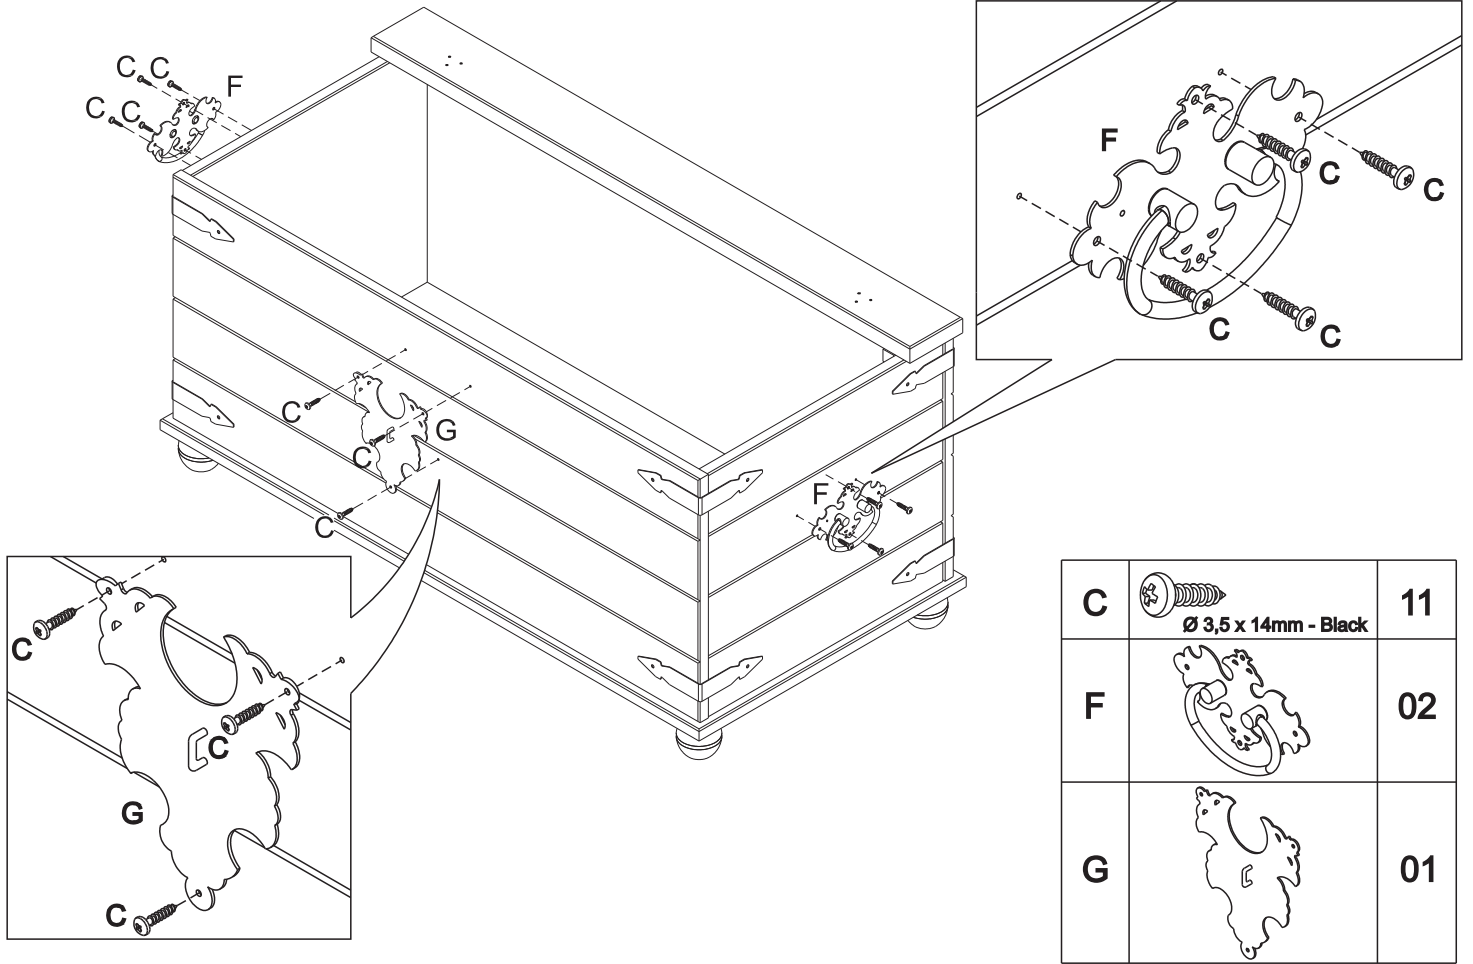

BLANKET BOX

Width = 92cm
 Depth = 45cm
 Height = 46cm

- Please check that all fittings are correct before assembling the item.
- Replacement parts can be supplied for any damages to the item.
- Please keep all packaging until the item is assembled as we will require information from this if replacement parts are required.

03

A	 $\text{Ø } 4,0 \times 40\text{mm}$	16
----------	--	-----------

04

B	 $\text{Ø } 4,0 \times 25\text{mm}$	03
C	 $\text{Ø } 3,5 \times 14\text{mm} - \text{Black}$	16
E		08

05

C	 Ø 3,5 x 14mm - Black	11
F		02
G		01