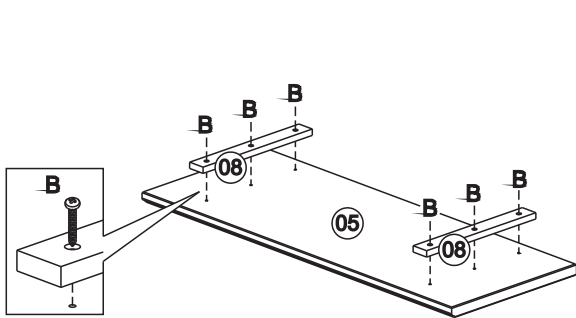

BLANKET BOX

Width = 92cm
 Depth = 45cm
 Height = 46cm

- Please check that all fittings are correct before assembling the item.
- Replacement parts can be supplied for any damages to the item.
- Please keep all packaging until the item is assembled as we will require information from this if replacement parts are required.

A	 Ø 4,0 x 40mm	16
B	 Ø 4,0x 25mm	21
C	 Ø 3,5 x 14mm - Black	43
D	 Ø 8 x 25mm	18
E		08
F		02
G		01

H		01
I		02
J		01
L		15

01

B	 Ø 4,0 x 25mm	06
D	 Ø 8 x 25mm	18

L		15
---	---	----

02

B	 Ø 4,0 x 25mm	12
---	---	----

06

07

C	 Ø 3,5 x 14mm - Black	16
H		01
I		02
J		01