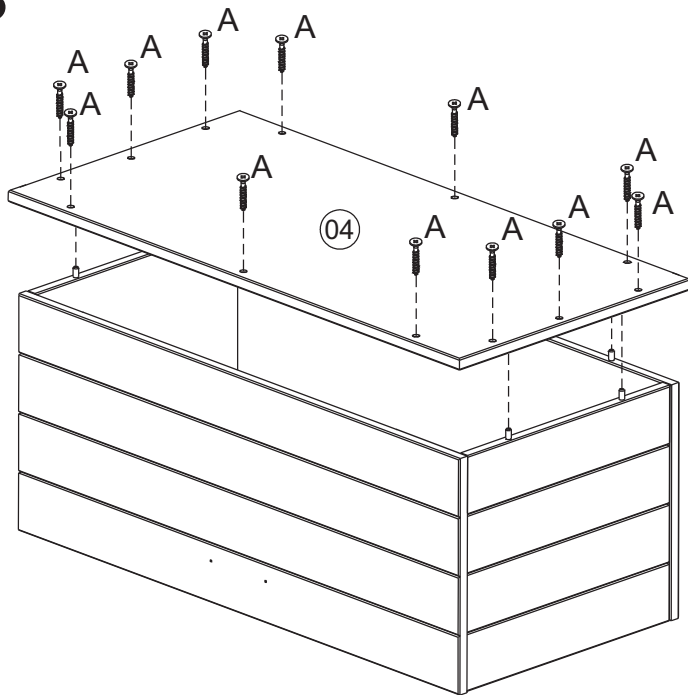

BLANKET BOX

Width = 92cm
 Depth = 45cm
 Height = 46cm

- Please check that all fittings are correct before assembling the item.
- Replacement parts can be supplied for any damages to the item.
- Please keep all packaging until the item is assembled as we will require information from this if replacement parts are required.

A	 Ø 4,0 x 40mm	16
B	 Ø 4,0x 25mm	21
C	 Ø 3,5 x 14mm - Black	43
D	 Ø 8 x 25mm	18
E		08
F		02
G		01

H		01
I		02
J		01
L		15

01

B	 Ø 4,0 x 25mm	06
D	 Ø 8 x 25mm	18

L		15
---	---	----

02

B	 Ø 4,0 x 25mm	12
---	---	----

03

A	 $\text{Ø } 4,0 \times 40\text{mm}$	16
----------	--	-----------

04

B	 $\text{Ø } 4,0 \times 25\text{mm}$	03
C	 $\text{Ø } 3,5 \times 14\text{mm} - \text{Black}$	16
E		08

05

C	 Ø 3,5 x 14mm - Black	11
F		02
G		01