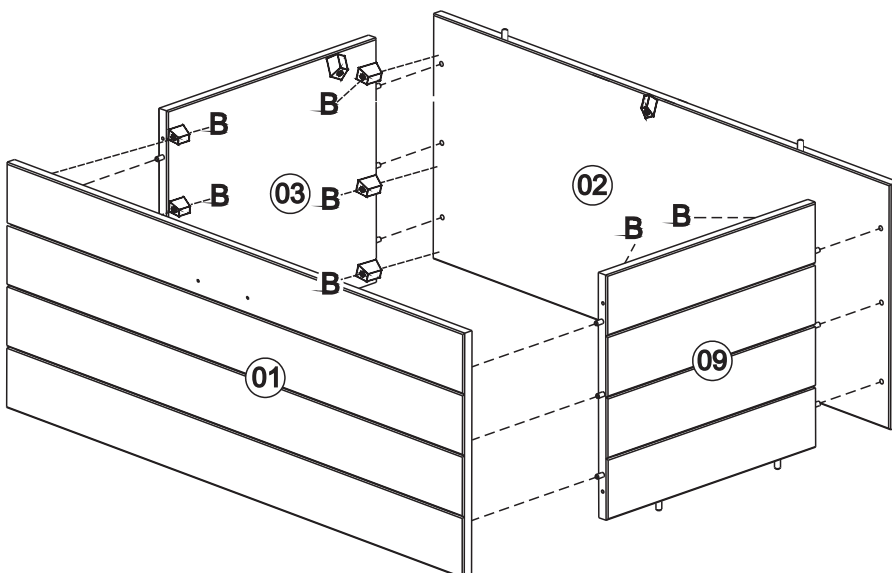

BLANKET BOX

Width = 92cm
 Depth = 45cm
 Height = 46cm

- Please check that all fittings are correct before assembling the item.
- Replacement parts can be supplied for any damages to the item.
- Please keep all packaging until the item is assembled as we will require information from this if replacement parts are required.

A	 Ø 4,0 x 40mm	16
B	 Ø 4,0x 25mm	21
C	 Ø 3,5 x 14mm - Black	43
D	 Ø 8 x 25mm	18
E		08
F		02
G		01

H		01
I		02
J		01
L		15

01

B	 Ø 4,0 x 25mm	06
D	 Ø 8 x 25mm	18

L		15
---	---	----

02

B	 Ø 4,0 x 25mm	12
---	---	----