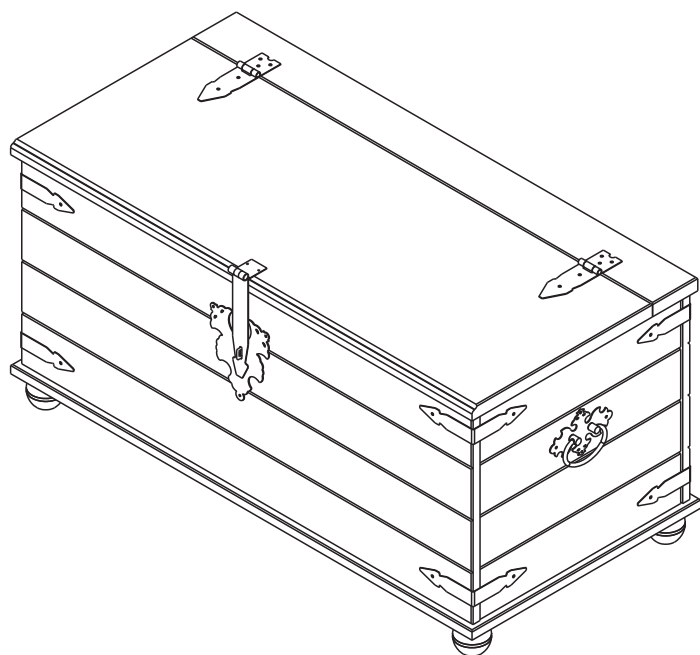

BLANKET BOX

Width = 92cm
 Depth = 45cm
 Height = 46cm

- Please check that all fittings are correct before assembling the item.
- Replacement parts can be supplied for any damages to the item.
- Please keep all packaging until the item is assembled as we will require information from this if replacement parts are required.

A	 Ø 4,0 x 40mm	16
B	 Ø 4,0x 25mm	21
C	 Ø 3,5 x 14mm - Black	43
D	 Ø 8 x 25mm	18
E		08
F		02
G		01

H		01
I		02
J		01
L		15

01

B	 Ø 4,0 x 25mm	06
D	 Ø 8 x 25mm	18

L		15
---	---	----

02

B	 Ø 4,0 x 25mm	12
---	---	----