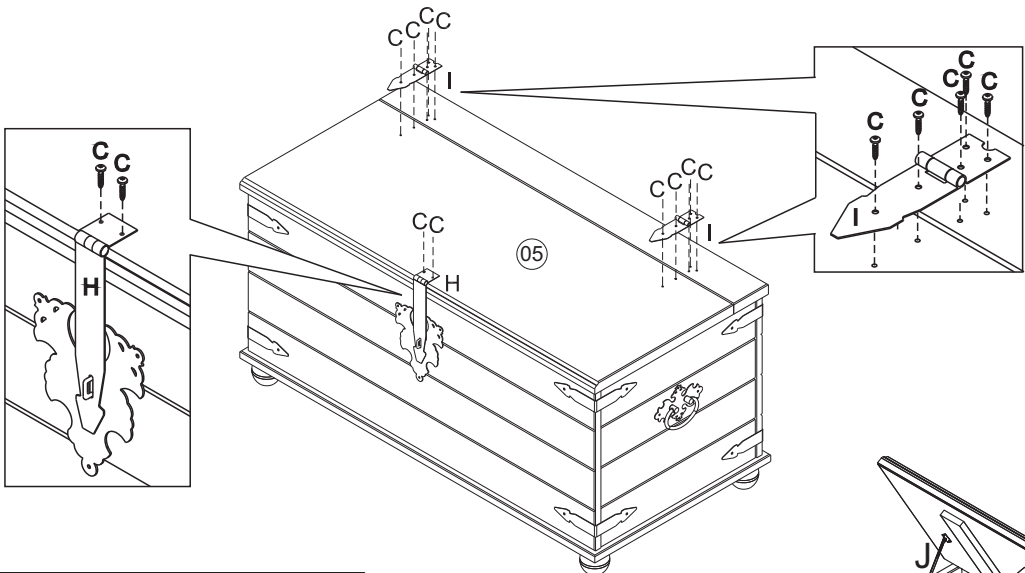

07

C	Ø 3,5 x 14mm - Black	16
H		01
I		02
J		01