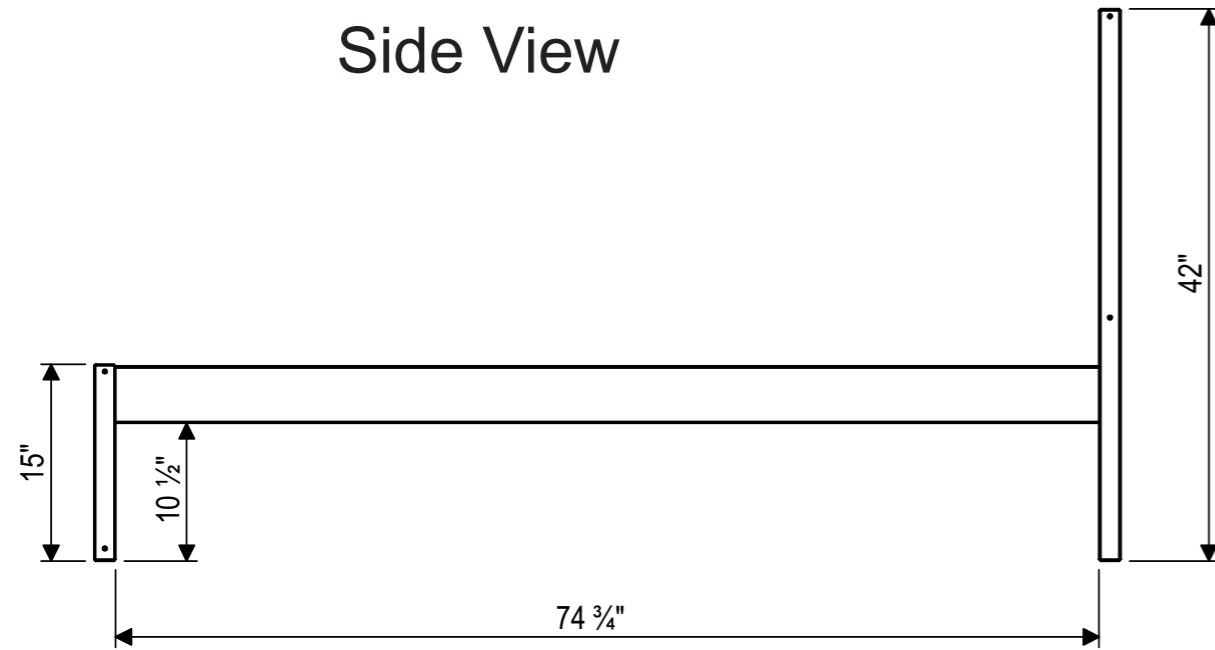

MOD TWIN BED - AJMD1020WH

- Stamped pieces
- Composite wood (MDF/Hardwood)

MOD TWIN BED - AJMD1020WH

Side View

Front View

Top View