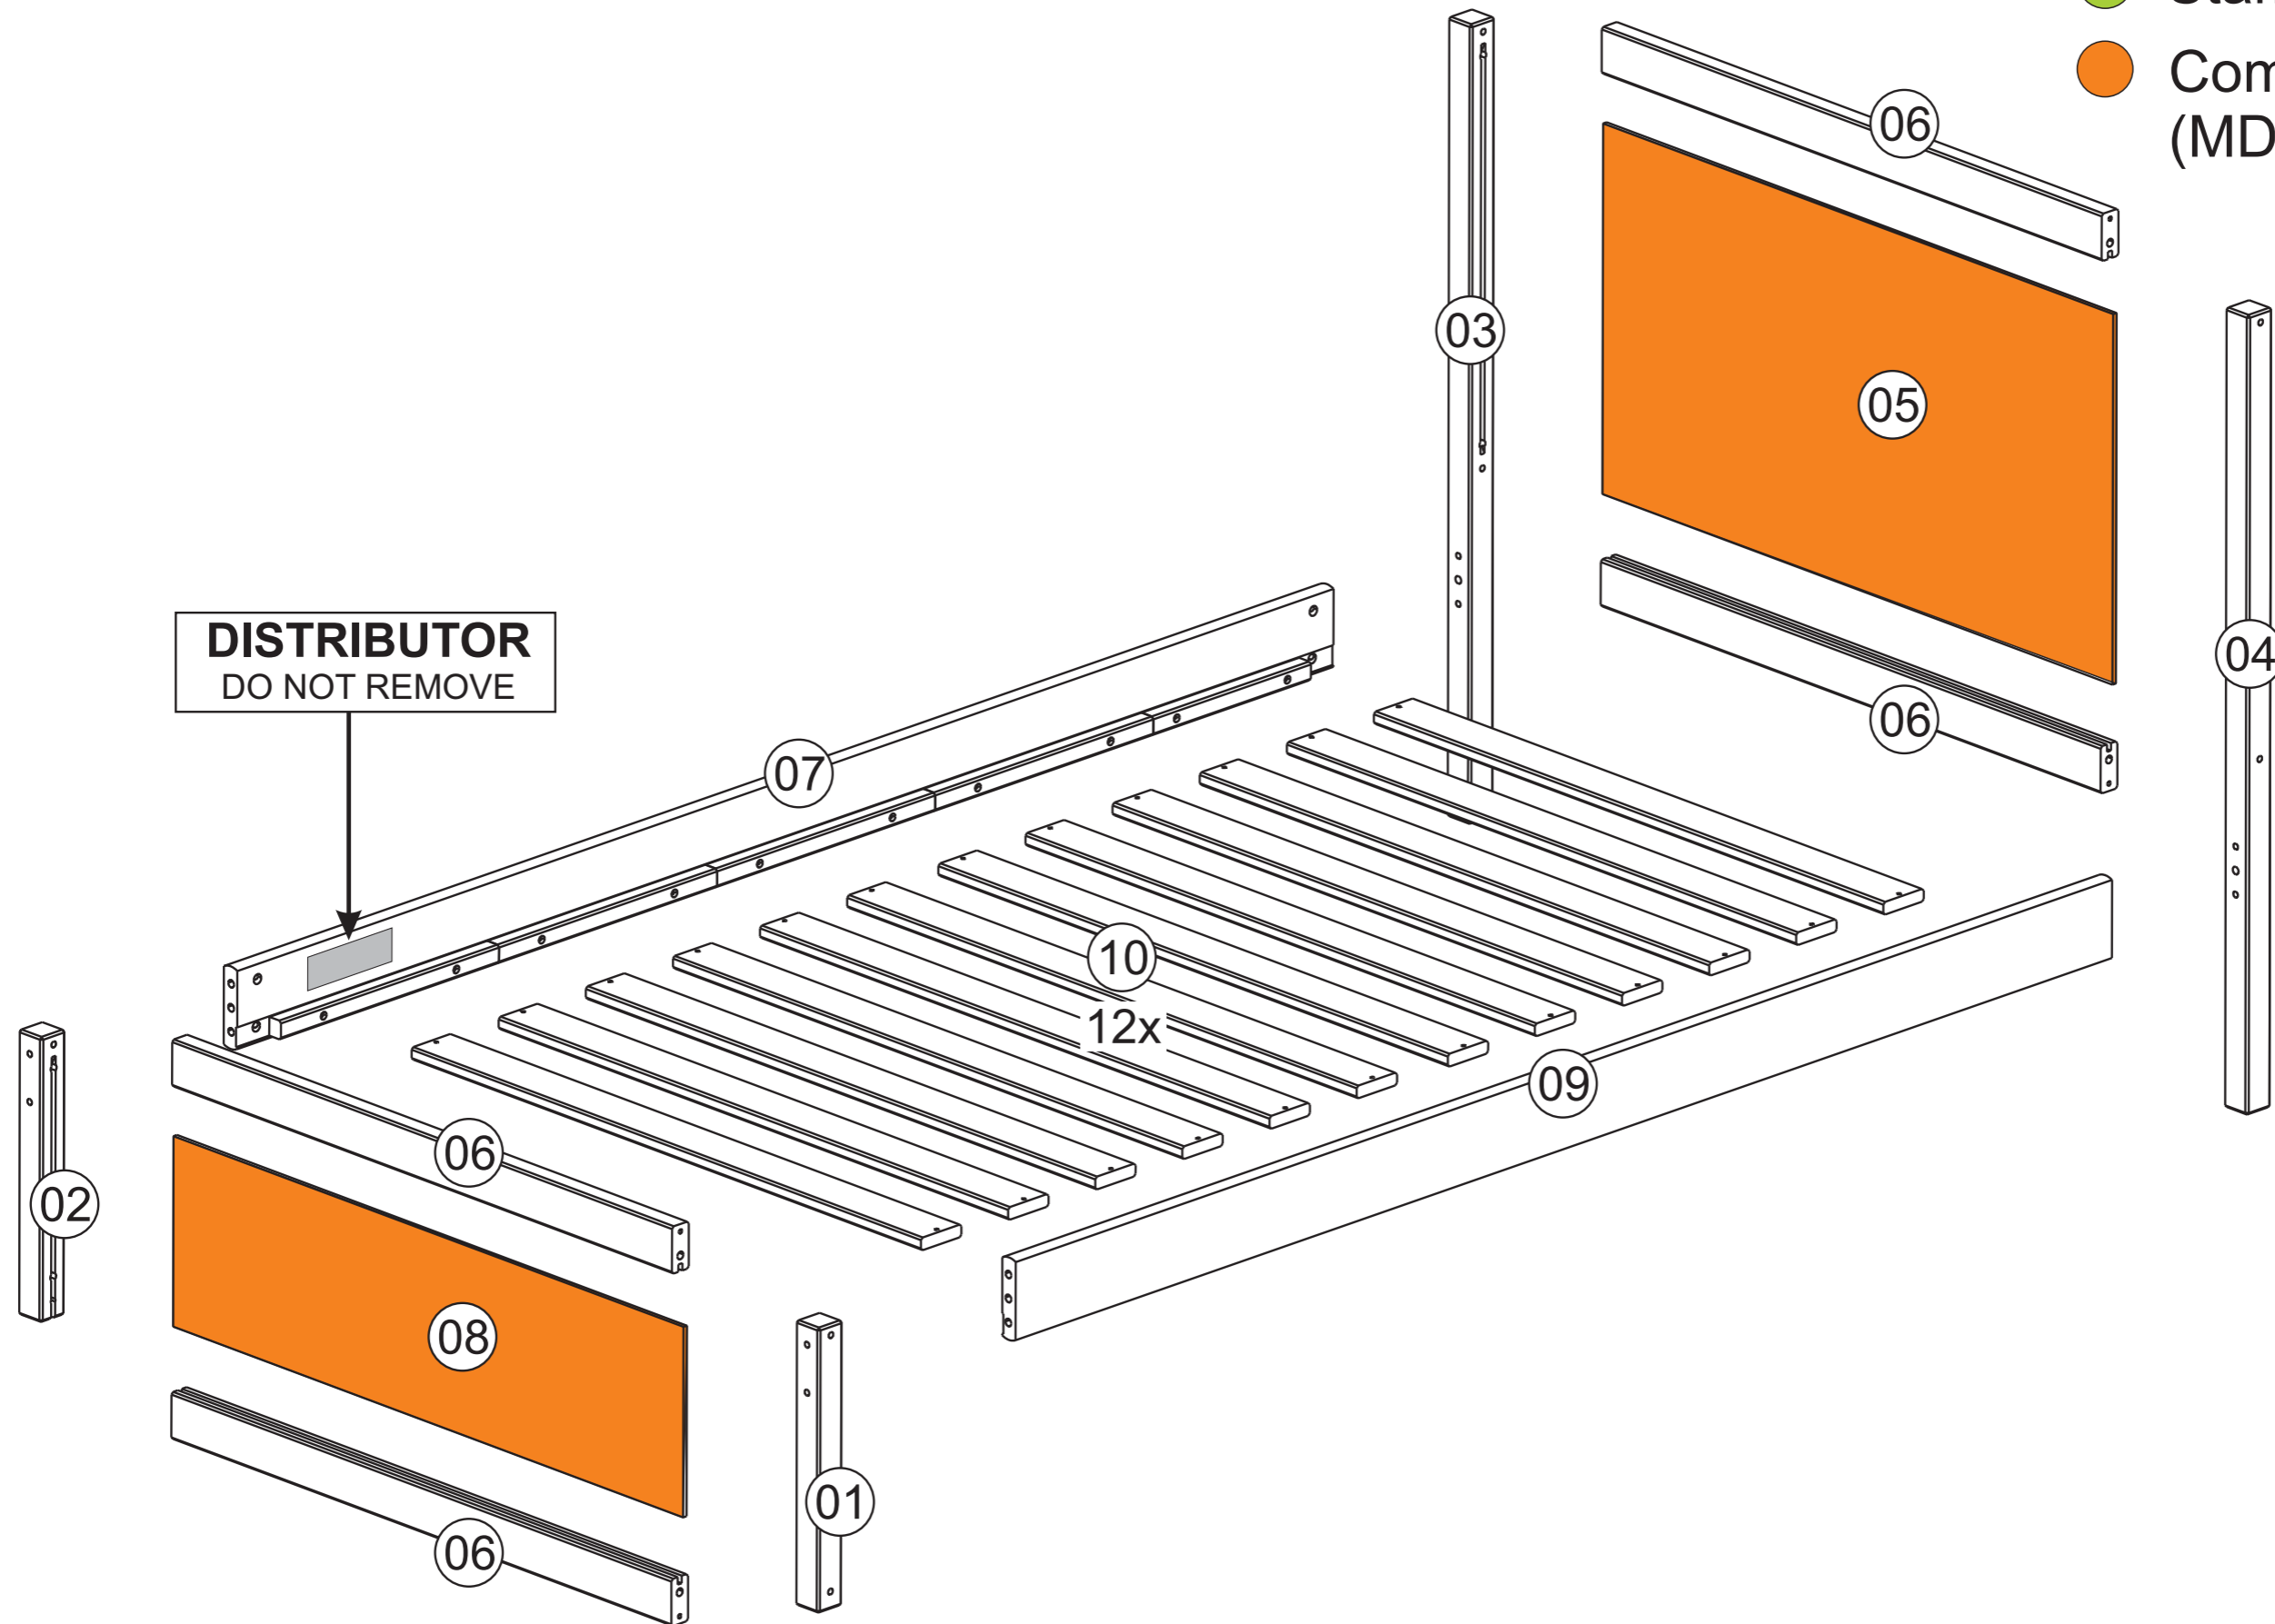

MOD TWIN BED - AJMD1020WH

- Stamped pieces
- Composite wood (MDF/Hardwood)

MOD TWIN BED - AJMD1020WH

Side View

Front View

Top View