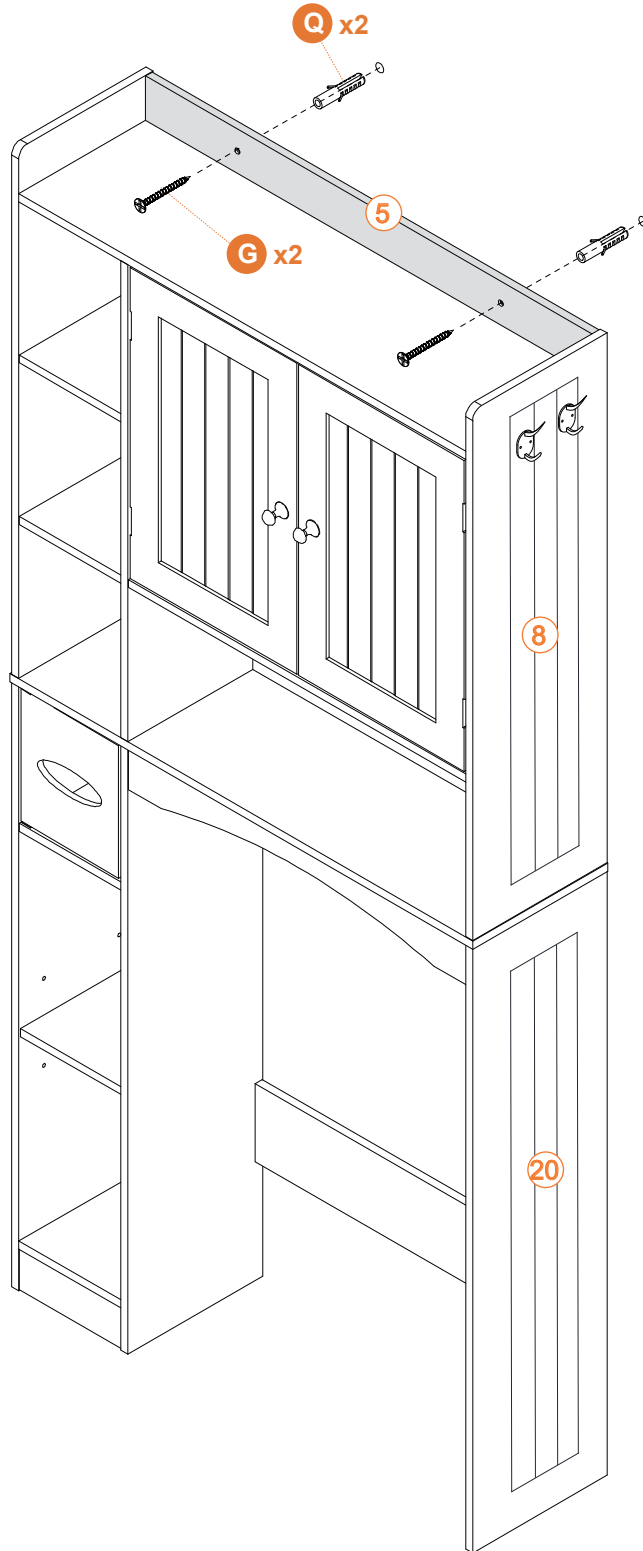

15

16

17

18

19

20

21

22

 **D x 8**
φ3 x 10 mm

23

 **E x 16**

 **F x 16**
φ3 x 14 mm

Tips

- This product is for indoor use only. The seller does not assume any responsibility and liability for damages caused by the following aspects:
 1. The product is used for a purpose other than its intended use and/or is changed/modified from the original one.
 2. The product is not installed/used properly under the guidelines of the instructions.
- If there are missing and/or defective part(s) after receiving the product, please stop assembling and contact us for help in time.
- Please assemble the product on a spacious place. But please do not place the unpackaged product on the ground directly, or stand/sit on the parts of this product to avoid cracking or deforming of the board. In addition, it is highly recommended that you wear gloves to avoid being cut by the edges of the product during installation.
- It is recommended that you refer to the schematic diagram to make the whole installation process easier when assembly. Align all the screws to the corresponding pre-drilled holes first, and then tighten the screws one by one after all the parts are in the correct position.
- Do not expose the product to direct sunlight or rain and/or place it in a damp place. Failure to do so may accelerate deformation, discoloration, or cause cracks. Please do not touch sharp objects or corrosive chemicals, which may damage the surface of the item.
- Please clean with a damp cloth for daily maintenance, then dry immediately.