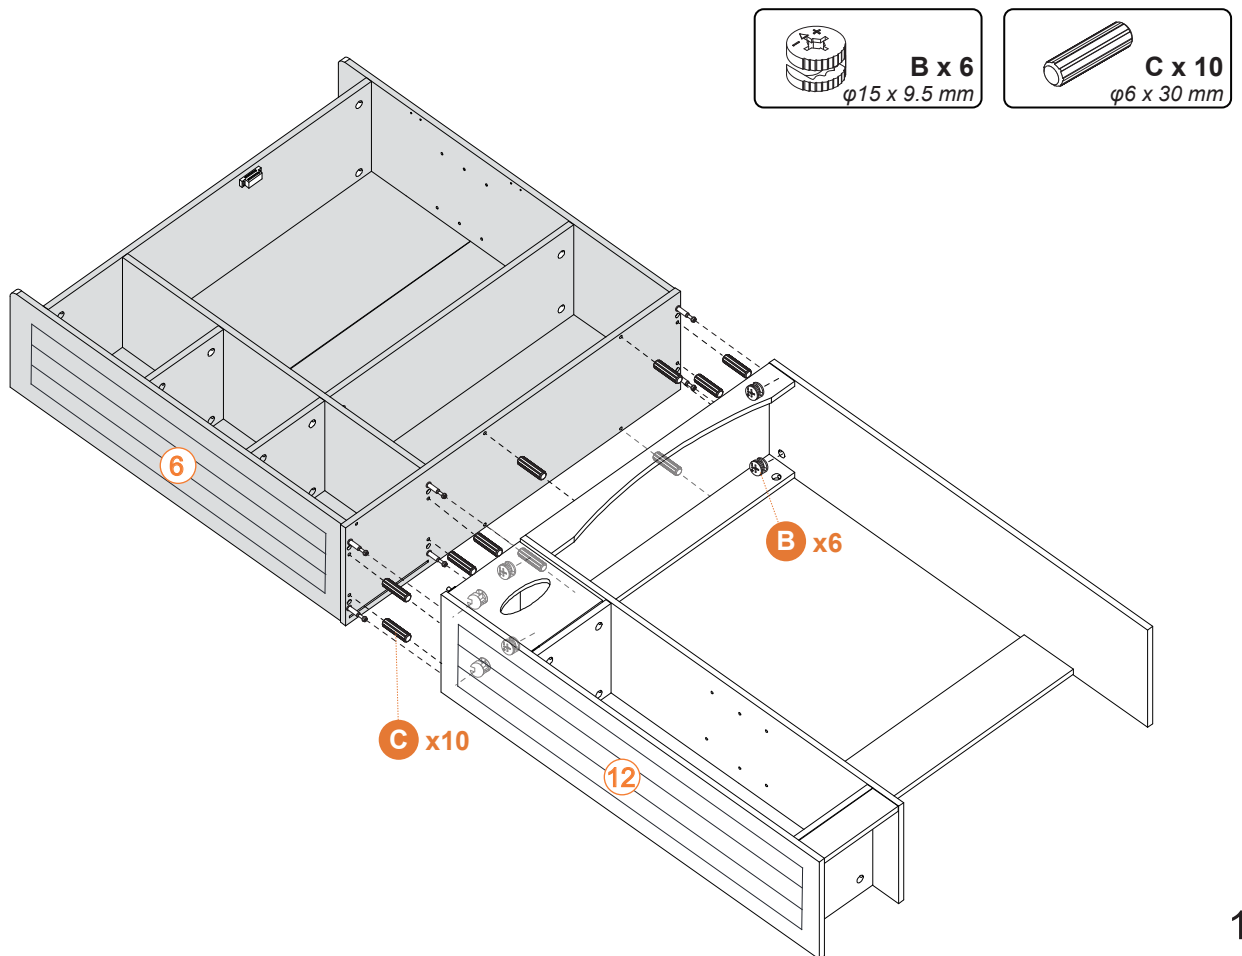

15

16

17

18

19

20

21

22

 **D x 8**
φ3 x 10 mm

23

 **E x 16**

 **F x 16**
φ3 x 14 mm

Tips

- This product is for indoor use only. The seller does not assume any responsibility and liability for damages caused by the following aspects:
 1. The product is used for a purpose other than its intended use and/or is changed/modified from the original one.
 2. The product is not installed/used properly under the guidelines of the instructions.
- If there are missing and/or defective part(s) after receiving the product, please stop assembling and contact us for help in time.
- Please assemble the product on a spacious place. But please do not place the unpackaged product on the ground directly, or stand/sit on the parts of this product to avoid cracking or deforming of the board. In addition, it is highly recommended that you wear gloves to avoid being cut by the edges of the product during installation.
- It is recommended that you refer to the schematic diagram to make the whole installation process easier when assembly. Align all the screws to the corresponding pre-drilled holes first, and then tighten the screws one by one after all the parts are in the correct position.
- Do not expose the product to direct sunlight or rain and/or place it in a damp place. Failure to do so may accelerate deformation, discoloration, or cause cracks. Please do not touch sharp objects or corrosive chemicals, which may damage the surface of the item.
- Please clean with a damp cloth for daily maintenance, then dry immediately.