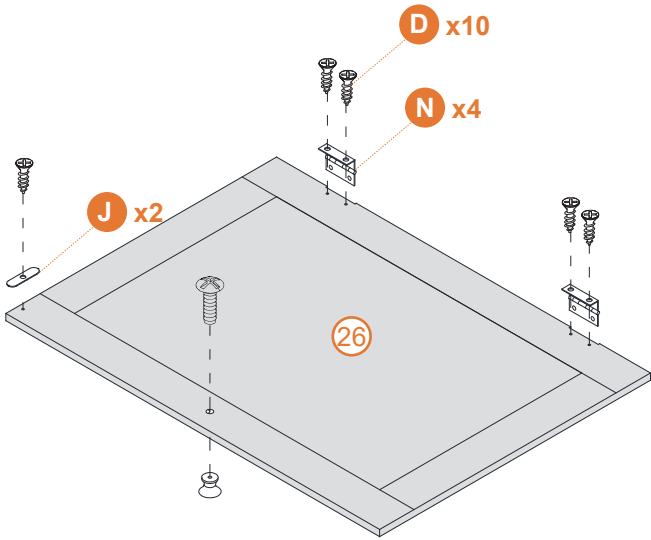

15

16

17

18

19

20

21

22

 **D x 8**
φ3 x 10 mm

23

 **E x 16**

 **F x 16**
φ3 x 14 mm

Tips

- This product is for indoor use only. The seller does not assume any responsibility and liability for damages caused by the following aspects:
 1. The product is used for a purpose other than its intended use and/or is changed/modified from the original one.
 2. The product is not installed/used properly under the guidelines of the instructions.
- If there are missing and/or defective part(s) after receiving the product, please stop assembling and contact us for help in time.
- Please assemble the product on a spacious place. But please do not place the unpackaged product on the ground directly, or stand/sit on the parts of this product to avoid cracking or deforming of the board. In addition, it is highly recommended that you wear gloves to avoid being cut by the edges of the product during installation.
- It is recommended that you refer to the schematic diagram to make the whole installation process easier when assembly. Align all the screws to the corresponding pre-drilled holes first, and then tighten the screws one by one after all the parts are in the correct position.
- Do not expose the product to direct sunlight or rain and/or place it in a damp place. Failure to do so may accelerate deformation, discoloration, or cause cracks. Please do not touch sharp objects or corrosive chemicals, which may damage the surface of the item.
- Please clean with a damp cloth for daily maintenance, then dry immediately.