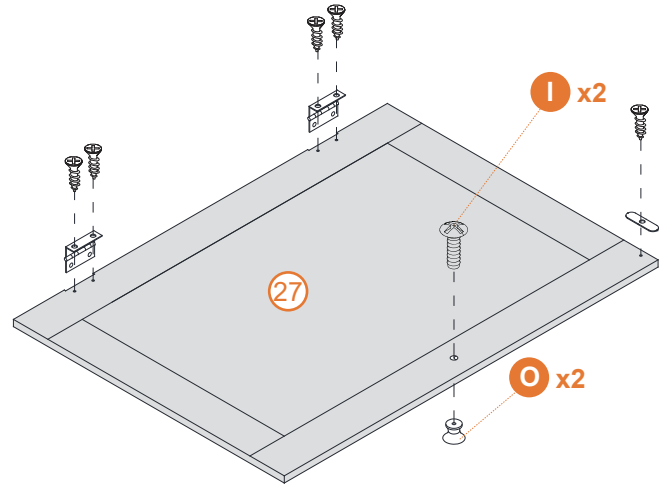

15

16

17

18

19

20

21

22

 **D x 8**
φ3 x 10 mm

23

 **E x 16**

 **F x 16**
φ3 x 14 mm

Tips

- This product is for indoor use only. The seller does not assume any responsibility and liability for damages caused by the following aspects:
 1. The product is used for a purpose other than its intended use and/or is changed/modified from the original one.
 2. The product is not installed/used properly under the guidelines of the instructions.
- If there are missing and/or defective part(s) after receiving the product, please stop assembling and contact us for help in time.
- Please assemble the product on a spacious place. But please do not place the unpackaged product on the ground directly, or stand/sit on the parts of this product to avoid cracking or deforming of the board. In addition, it is highly recommended that you wear gloves to avoid being cut by the edges of the product during installation.
- It is recommended that you refer to the schematic diagram to make the whole installation process easier when assembly. Align all the screws to the corresponding pre-drilled holes first, and then tighten the screws one by one after all the parts are in the correct position.
- Do not expose the product to direct sunlight or rain and/or place it in a damp place. Failure to do so may accelerate deformation, discoloration, or cause cracks. Please do not touch sharp objects or corrosive chemicals, which may damage the surface of the item.
- Please clean with a damp cloth for daily maintenance, then dry immediately.