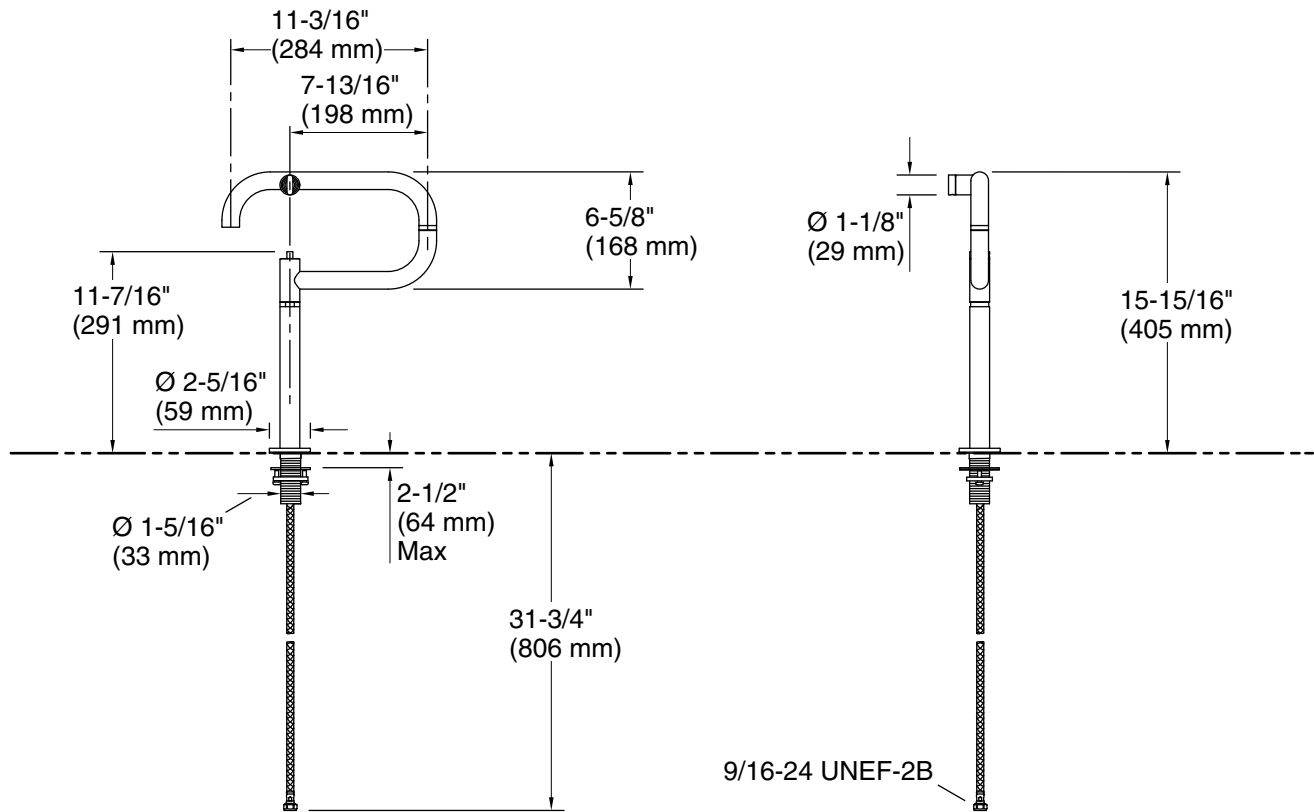

### Features

- Articulating spout with 360° rotation offers superior clearance for filling pots on cooktops and ranges
- Single knob handle with main knob handle shutoff
- 3.2 gpm (12.1 lpm) flow rate at 60 psi (4.14 bar)
- KOHLER® ceramic disc valves exceed industry longevity standards for a lifetime of durable performance
- Coordinates with other products in the Components collection

## Technical Information

All product dimensions are nominal.

Faucet flow rate: 3.5 gal/min (13.2 l/min)

## Spout:

Spout reach: 5-1/2" (140 mm)