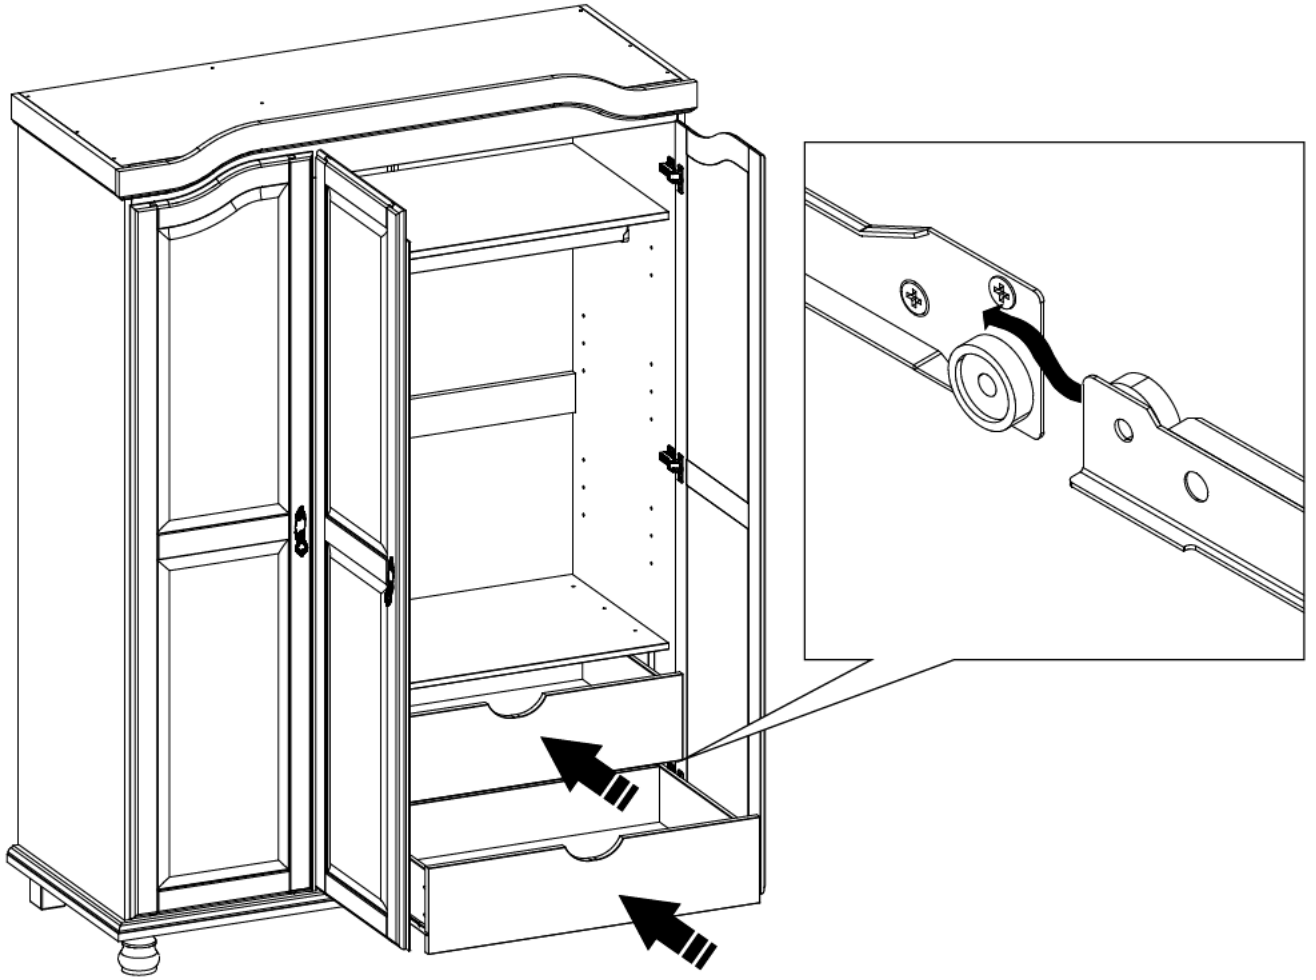

11)

11) Stacking installation (additional chest sold separately).