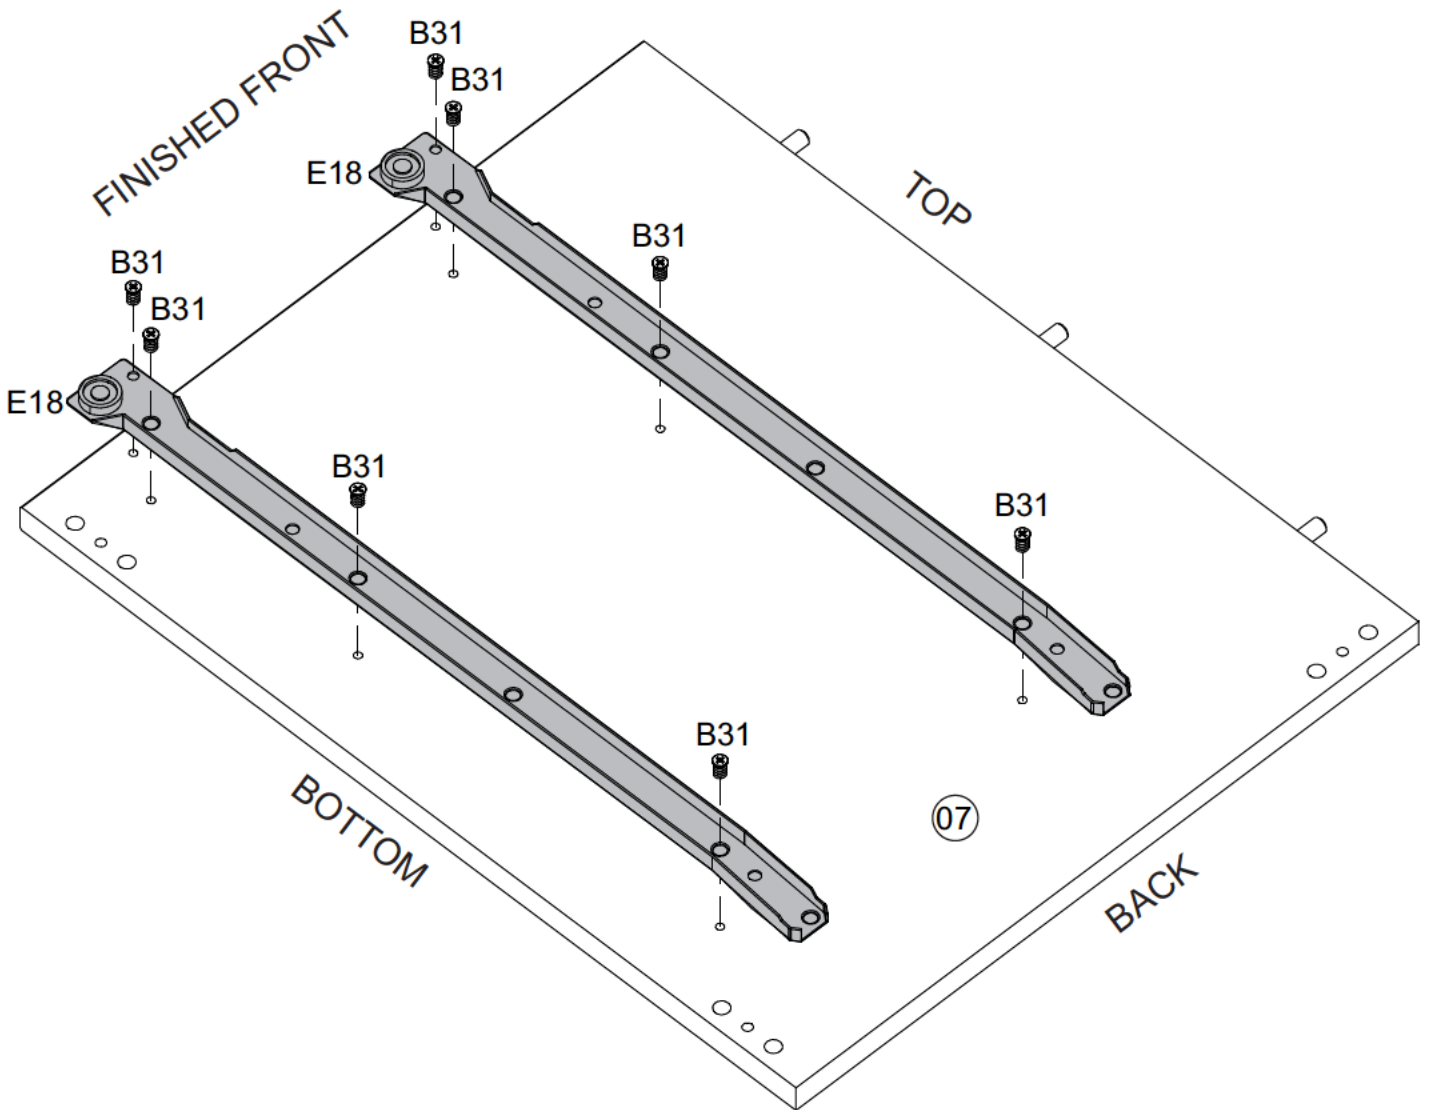

PARTS DIAGRAM

SCREWS ARE SHOWN IN ACTUAL SIZE

A1	 4,0x30	18+1
A16	 4,0x40	12+1
A42	 4,0x14	08+1
B31	 6,0x10	16+1
C2	 8,0x25	26+2
E17	 450mm - 17 3/4"	02
E18		02

 **WARNING:**
CHOKING HAZARD
 Small Parts.
 Adult Supervision Required.
 Not for children under 3 years old.

01)

2x

3x

C2		26
	8,0x25	

02)

B31	 6,0x10	08
E17	RIGHT Side 	02

03)

B31	 6,0x10	08
E18	LEFT Side 	02