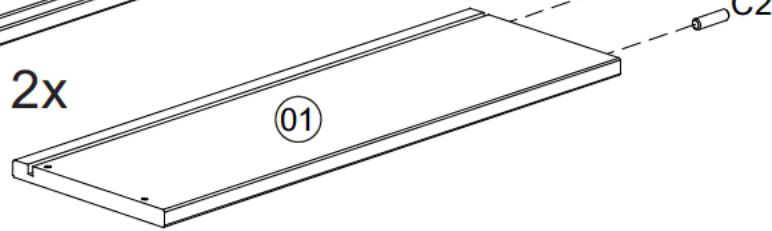

PARTS DIAGRAM

SCREWS ARE SHOWN IN ACTUAL SIZE

A1	 4,0x30	18+1
A16	 4,0x40	12+1
A42	 4,0x14	08+1
B31	 6,0x10	16+1
C2	 8,0x25	26+2
E17	 450mm - 17 3/4"	02
E18		02

 **WARNING:**
CHOKING HAZARD
 Small Parts.
 Adult Supervision Required.
 Not for children under 3 years old.

01)

2x

3x

C2		26
	8,0x25	

02)

B31	 6,0x10	08
E17	RIGHT Side 	02

03)

B31	 6,0x10	08
E18	LEFT Side 	02