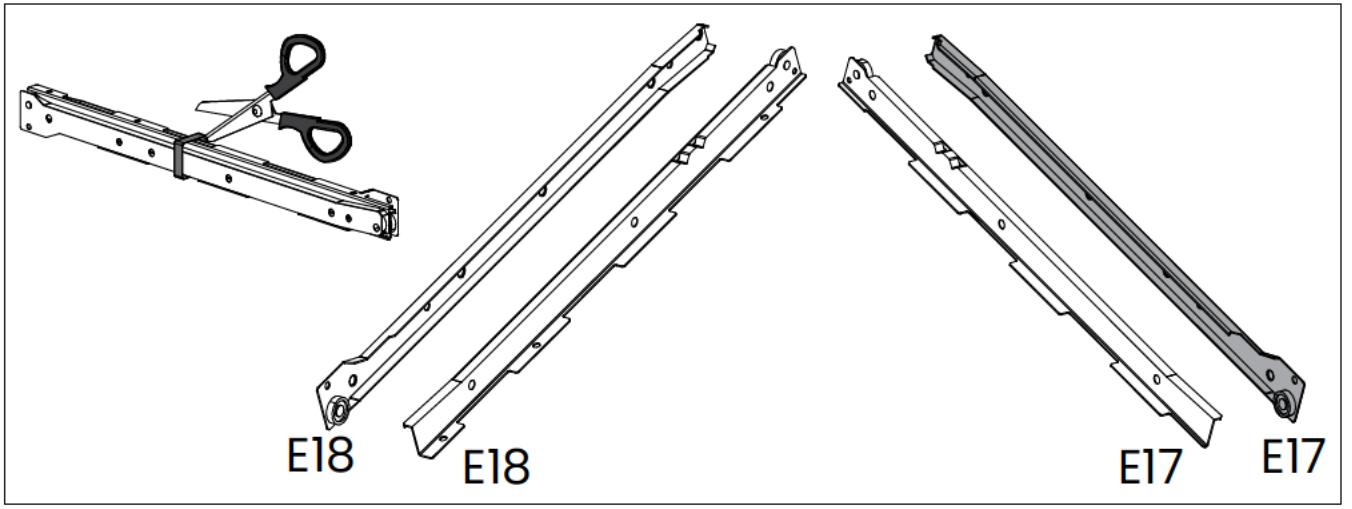

PARTS DIAGRAM

SCREWS ARE SHOWN IN ACTUAL SIZE

A1	 4,0x30	18+1
A16	 4,0x40	12+1
A42	 4,0x14	08+1
B31	 6,0x10	16+1
C2	 8,0x25	26+2
E17	 450mm - 17 3/4"	02
E18		02

 **WARNING:**
CHOKING HAZARD
 Small Parts.
 Adult Supervision Required.
 Not for children under 3 years old.

01)

2x

3x

C2		26
	8,0x25	

02)

B31	 6,0x10	08
E17	RIGHT Side 	02

03)

B31	 6,0x10	08
E18	LEFT Side 	02