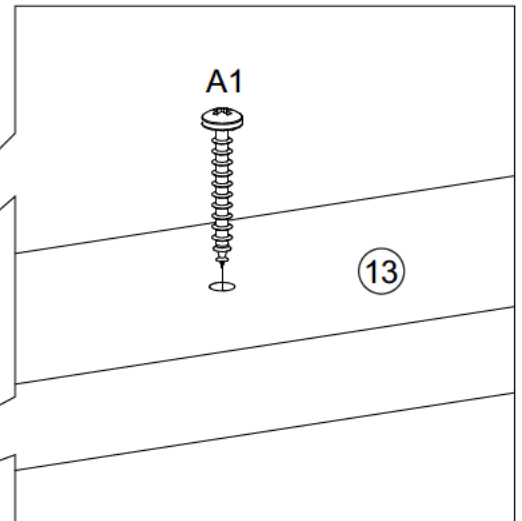

08) Stacking installation (additional chest sold separately).