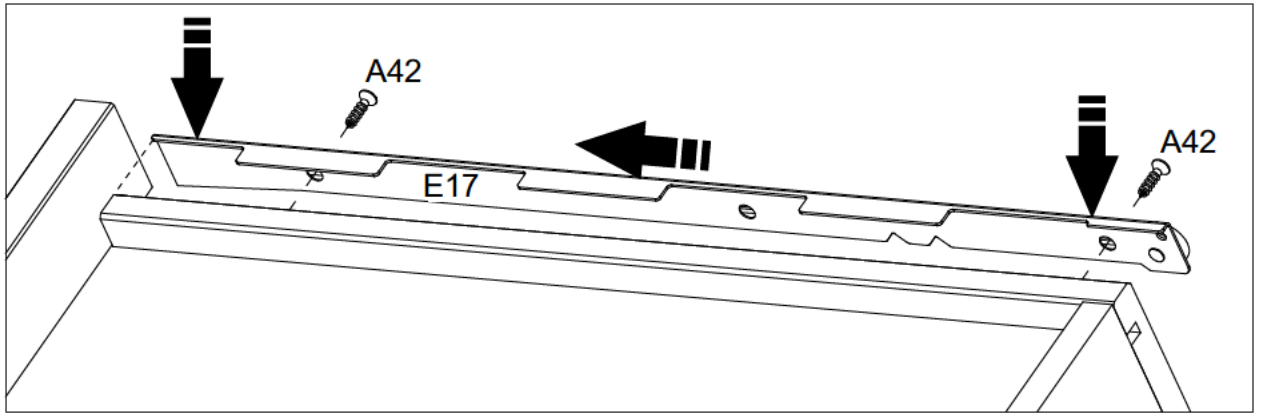

10) 2x

Turn the assembled drawer
OVER to install glides.