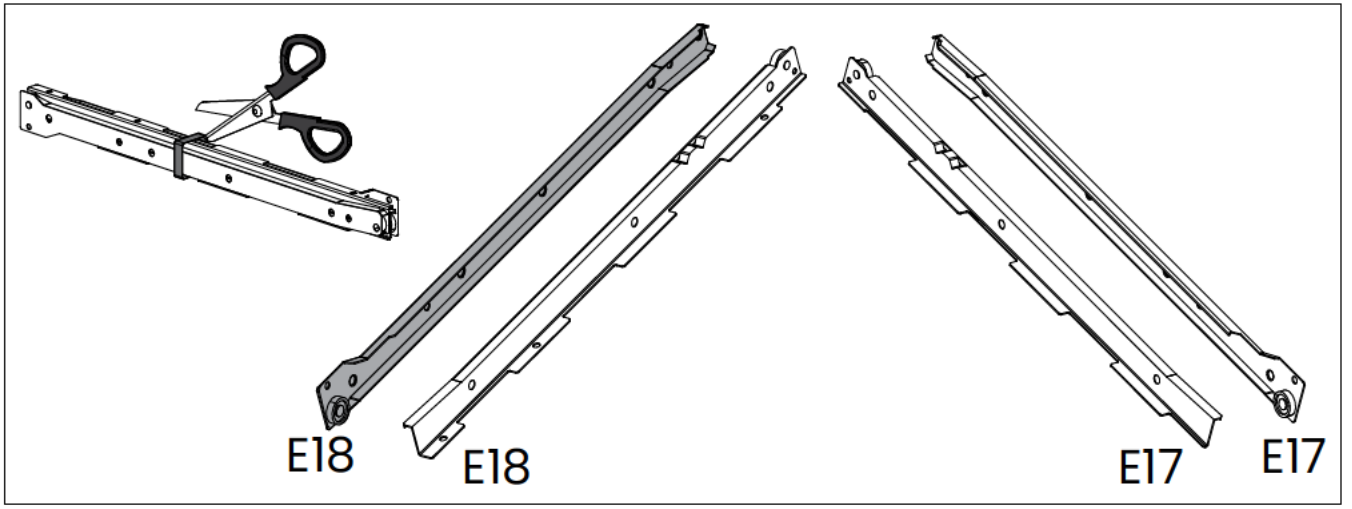

PARTS DIAGRAM

SCREWS ARE SHOWN IN ACTUAL SIZE

A1	 4,0x30	18+1
A16	 4,0x40	12+1
A42	 4,0x14	08+1
B31	 6,0x10	16+1
C2	 8,0x25	26+2
E17	 450mm - 17 3/4"	02
E18		02

 **WARNING:**
CHOKING HAZARD
 Small Parts.
 Adult Supervision Required.
 Not for children under 3 years old.

01)

2x

3x

C2		26
	8,0x25	

02)

B31	 6,0x10	08
E17	RIGHT Side 	02

03)

B31	 6,0x10	08
E18	LEFT Side 	02