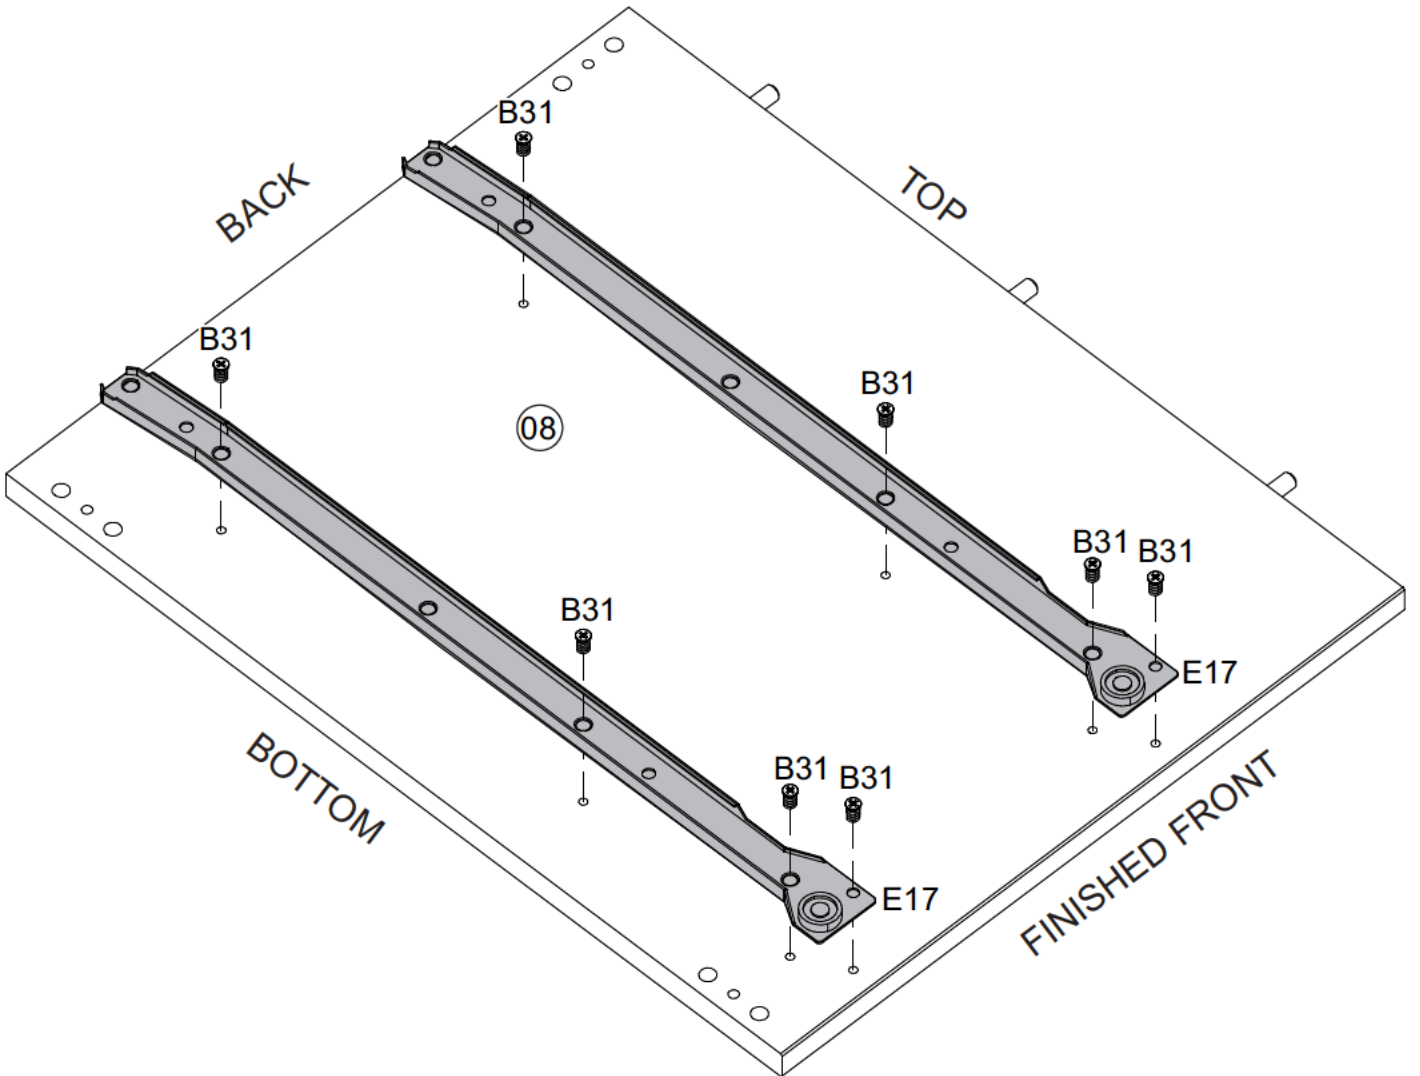

PARTS DIAGRAM

SCREWS ARE SHOWN IN ACTUAL SIZE

A1	 4,0x30	18+1
A16	 4,0x40	12+1
A42	 4,0x14	08+1
B31	 6,0x10	16+1
C2	 8,0x25	26+2
E17	 450mm - 17 3/4"	02
E18		02

 **WARNING:**
CHOKING HAZARD
 Small Parts.
 Adult Supervision Required.
 Not for children under 3 years old.

01)

2x

3x

C2		26
	8,0x25	

02)

B31	 6,0x10	08
E17	RIGHT Side 	02

03)

B31	 6,0x10	08
E18	LEFT Side 	02