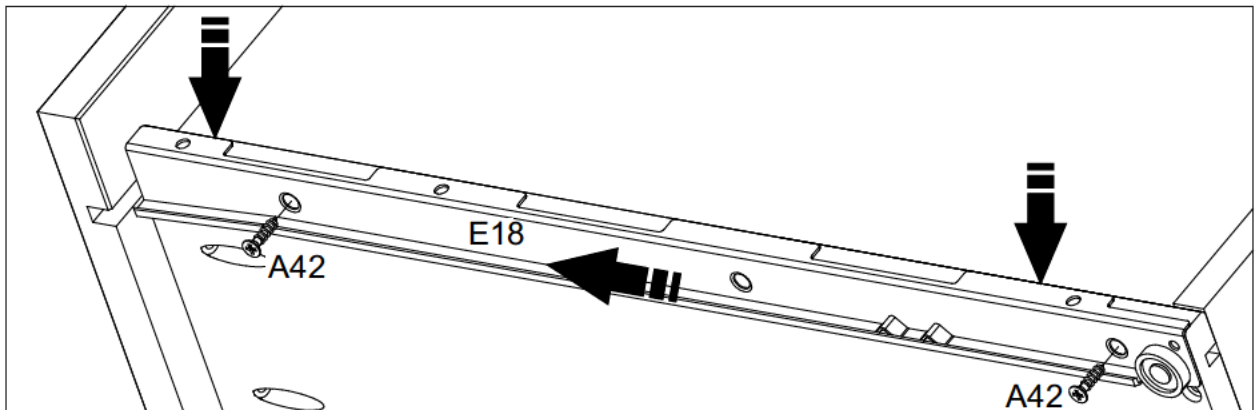

PARTS DIAGRAM

SCREWS ARE SHOWN IN ACTUAL SIZE

A1	 4,0x30	18+1
A16	 4,0x40	12+1
A42	 4,0x14	08+1
B31	 6,0x10	16+1
C2	 8,0x25	26+2
E17	 450mm - 17 3/4"	02
E18		02

 **WARNING:**
CHOKING HAZARD
 Small Parts.
 Adult Supervision Required.
 Not for children under 3 years old.

08) Stacking installation (additional chest sold separately).

09) 2x

10) 2x

Turn the assembled drawer
OVER to install glides.

A42	 4.0x14	08	E17	 450mm - 17 3/4"	02	E18	 450mm - 17 3/4"	02
-----	---	----	-----	--	----	-----	--	----