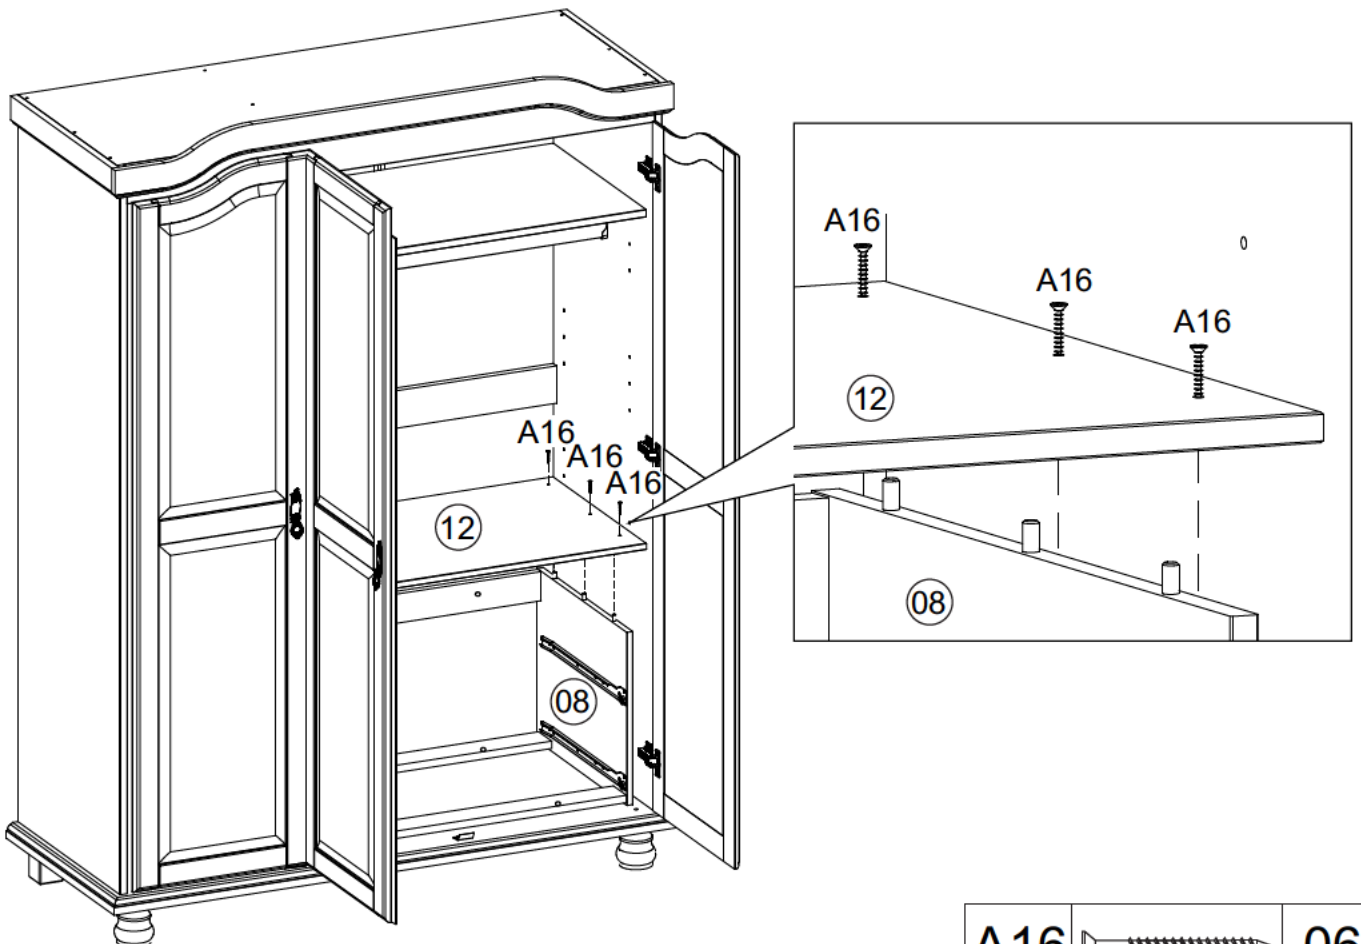

01)

2x

3x

C2		26
	8,0x25	

02)

B31	 6,0x10	08
E17	RIGHT Side 	02

03)

B31	 6,0x10	08
E18	LEFT Side 	02

04)

05)

06)

COMPATIBLE WITH
3-DOOR AND 4-DOOR
KYLE WARDROBES

07)

08)

06) Stacking installation (additional chest sold separately).

07) Stacking installation (additional chest sold separately).