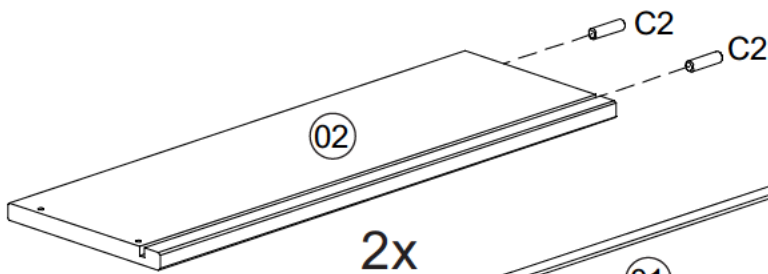

PARTS DIAGRAM

SCREWS ARE SHOWN IN ACTUAL SIZE

A1	 4,0x30	18+1
A16	 4,0x40	12+1
A42	 4,0x14	08+1
B31	 6,0x10	16+1
C2	 8,0x25	26+2
E17	 450mm - 17 3/4"	02
E18		02

 **WARNING:**
CHOKING HAZARD
 Small Parts.
 Adult Supervision Required.
 Not for children under 3 years old.

01)

2x

3x

C2		26
	8,0x25	

02)

B31	 6,0x10	08
E17	RIGHT Side 	02

03)

B31	 6,0x10	08
E18	LEFT Side 	02