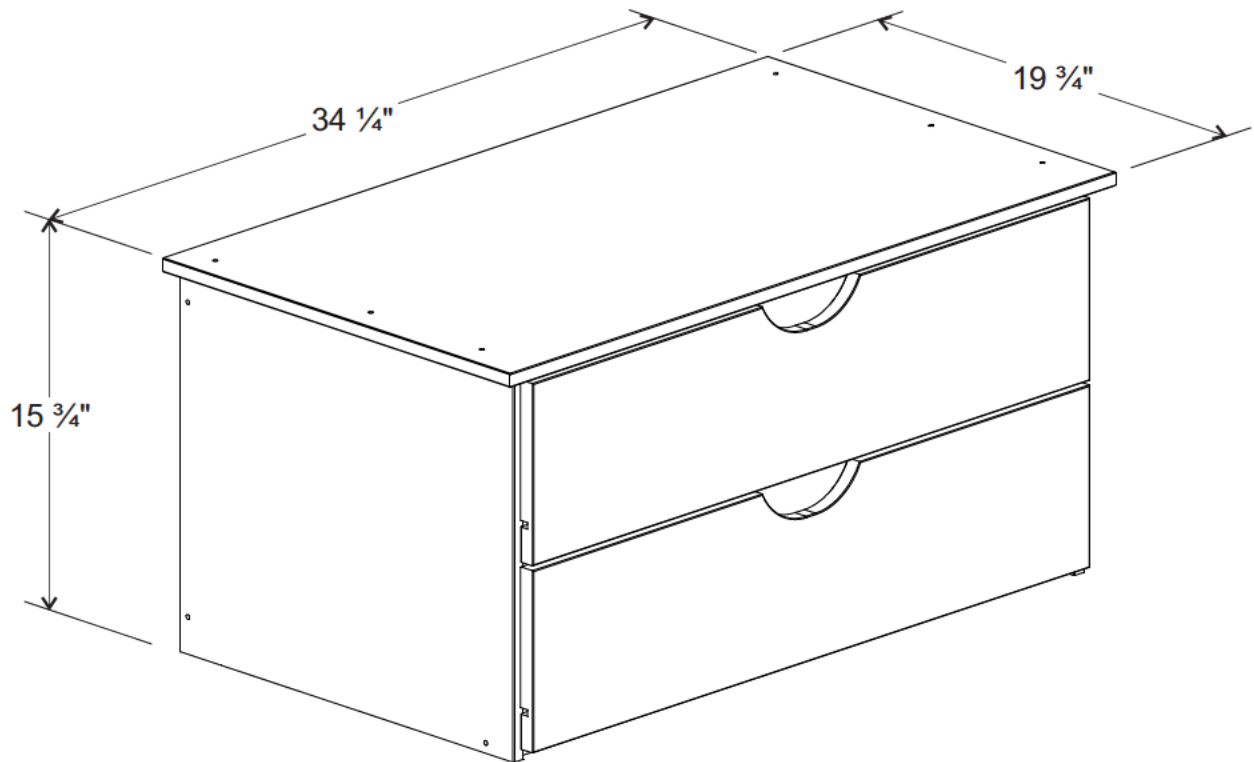

ASSEMBLY GUIDE

2-DRAWER INTERNAL CHEST