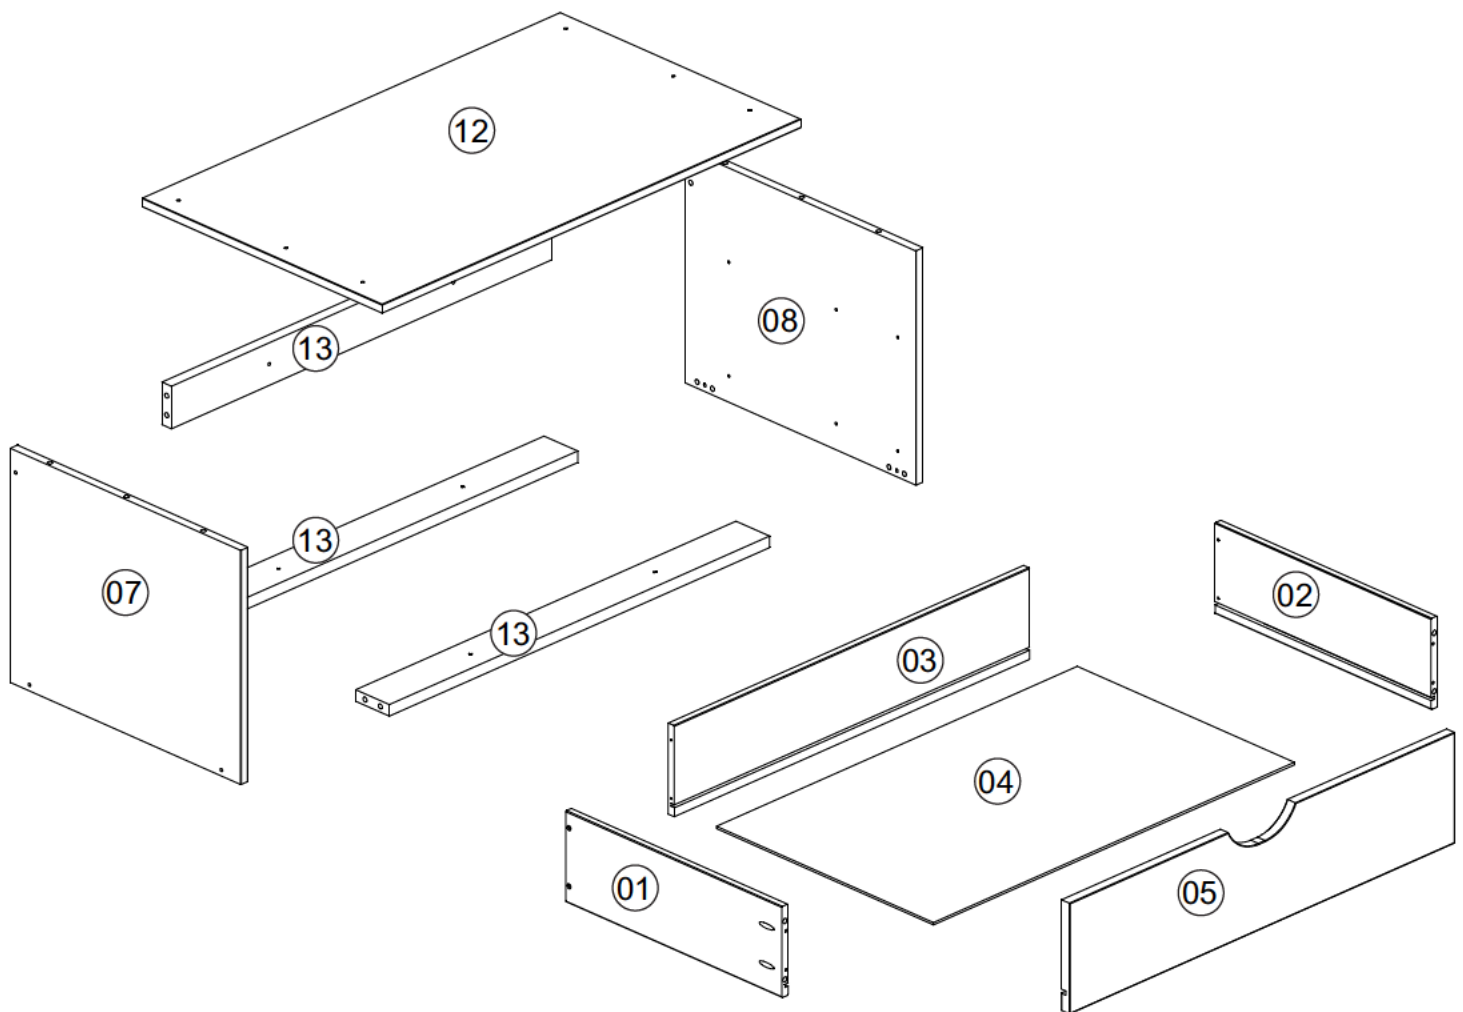

ASSEMBLY GUIDE

2-DRAWER INTERNAL CHEST

PRE-ASSEMBLY PREPARATION

- Please check the contents before assembling. A full checklist of parts is provided below.
- If any parts are missing or damaged, please contact us
- Assemble on a flat, smooth surface on top of a blanket.
- Use only low-speed power drill setting.
- Assemble as near as possible to the point of use.
- The hardware pack contains SMALL ITEMS which should be KEPT AWAY FROM YOUNG CHILDREN.

PARTS DIAGRAM

SCREWS ARE SHOWN IN ACTUAL SIZE

A1	 4,0x30	18+1
A16	 4,0x40	12+1
A42	 4,0x14	08+1
B31	 6,0x10	16+1
C2	 8,0x25	26+2
E17	 450mm - 17 3/4"	02
E18		02

 **WARNING:**
CHOKING HAZARD
 Small Parts.
 Adult Supervision Required.
 Not for children under 3 years old.

01)

2x

3x

C2		26
	8,0x25	

02)

B31	 6,0x10	08
E17	RIGHT Side 	02

03)

B31	 6,0x10	08
E18	LEFT Side 	02