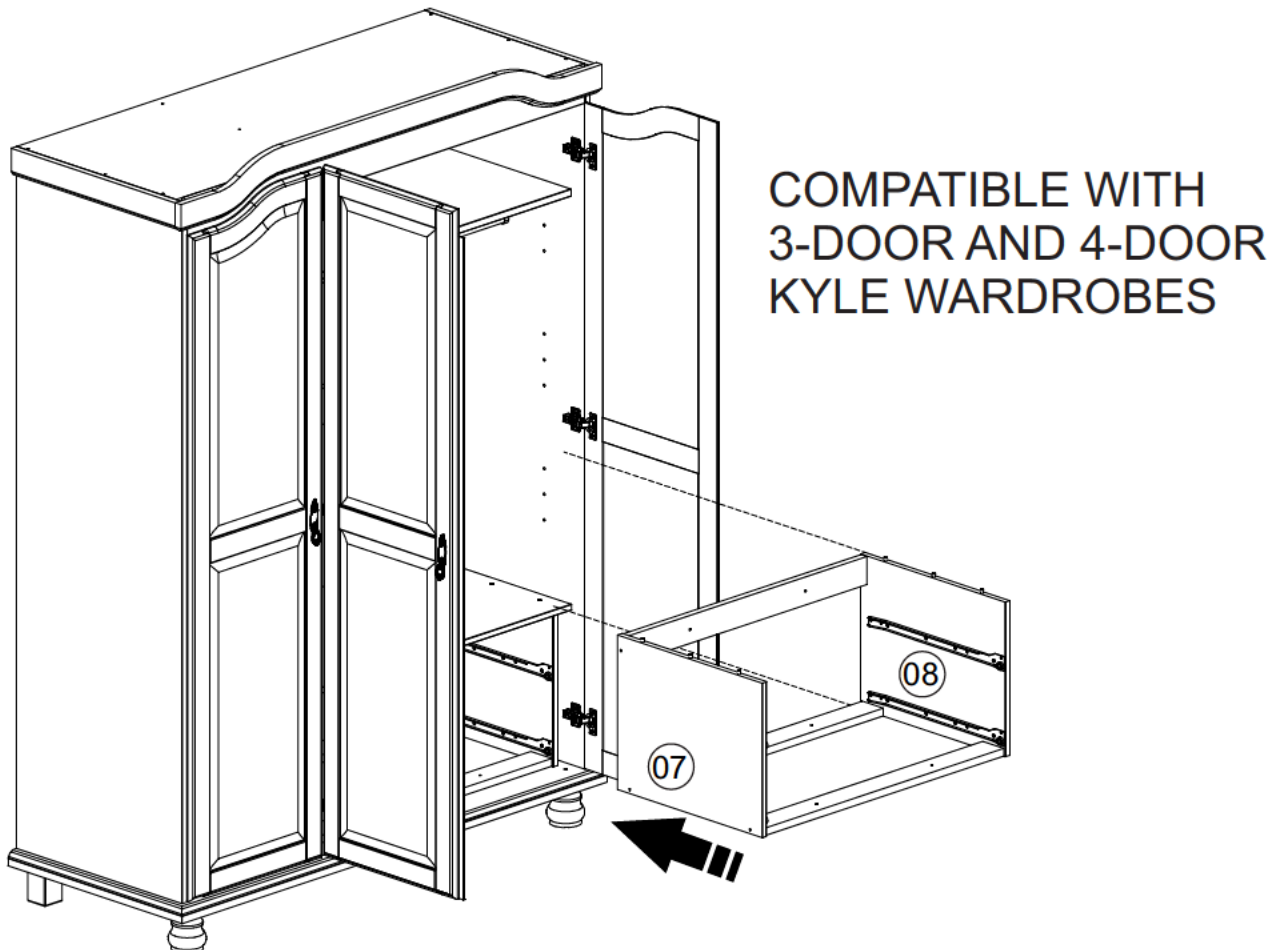

01)

2x

3x

C2		26
	8,0x25	

02)

B31	 6,0x10	08
E17	RIGHT Side 	02

03)

B31	 6,0x10	08
E18	LEFT Side 	02

04)

05)

06)

COMPATIBLE WITH
3-DOOR AND 4-DOOR
KYLE WARDROBES

07)

08)

06) Stacking installation (additional chest sold separately).

07) Stacking installation (additional chest sold separately).