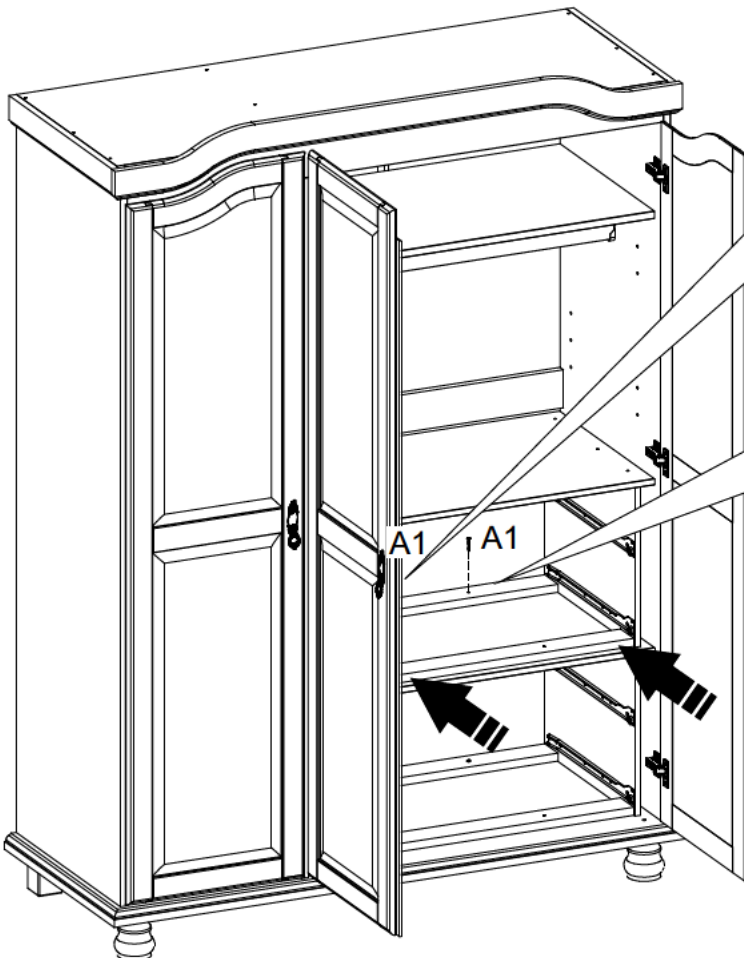

08) Stacking installation (additional chest sold separately).