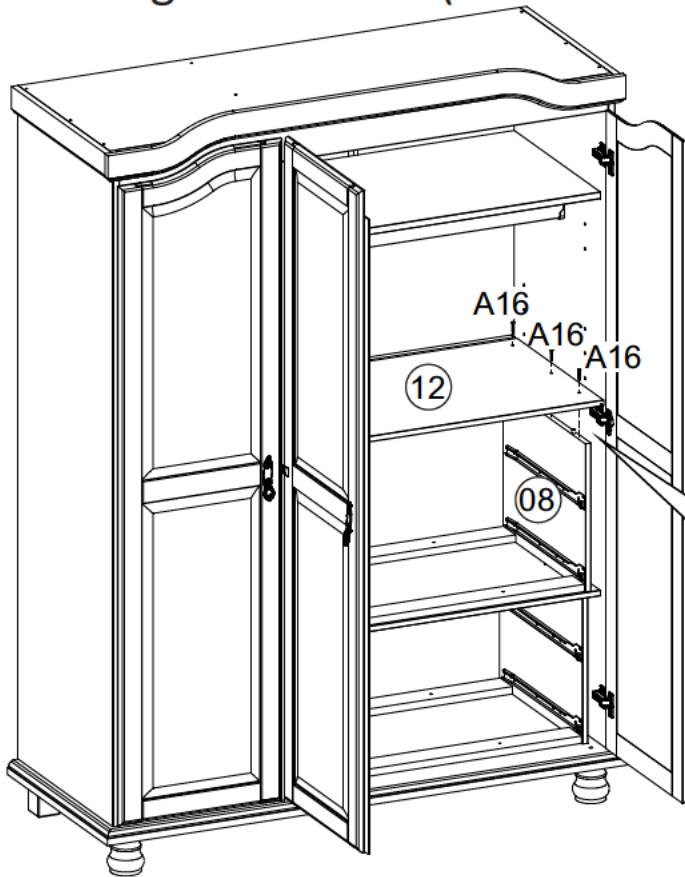

01)

2x

3x

C2		26
	8,0x25	

02)

B31	 6,0x10	08
E17	RIGHT Side 	02

03)

B31	 6,0x10	08
E18	LEFT Side 	02

04)

05)

06)

COMPATIBLE WITH
3-DOOR AND 4-DOOR
KYLE WARDROBES

07)

08)

06) Stacking installation (additional chest sold separately).

07) Stacking installation (additional chest sold separately).