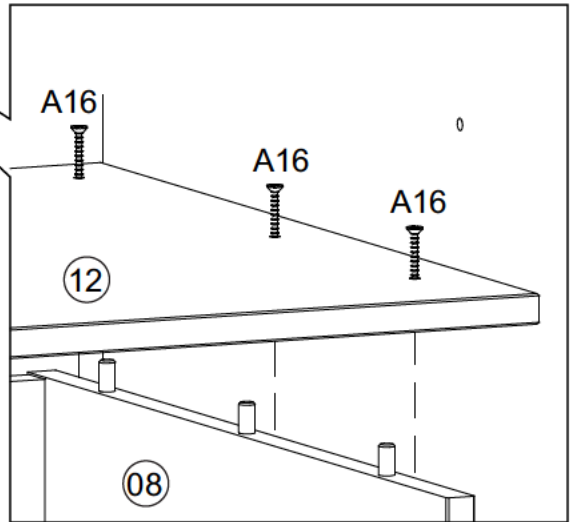

07) Stacking installation (additional chest sold separately).