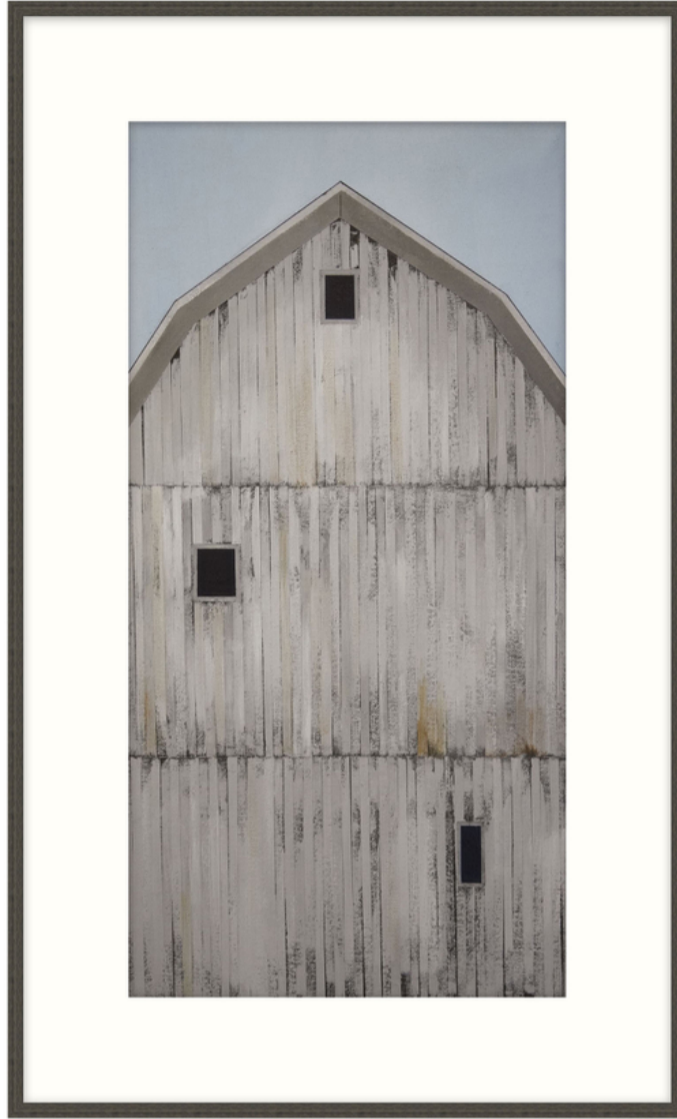

THEODORE ALEXANDER

Smokey Ridge 1

D2778S55546-4758

Smokey Ridge 1 is a nostalgic work of art on textured paper. Filling the picture plane surface, the quintessential view of the back of the American Barn captures the attention and focus of the viewer. Across three levels, line plays a distinct role by outlining patchwork shapes, vertical slatting, and antique framed windows. A muted color palette underscores the weather-worn tone of the work, while dimensionality is achieved through a skillful palette of vanilla, onyx, and dark brown. The first of a three-part series on textured paper, Smokey Ridge 1 gracefully captures the nostalgia of an iconic form in this addition ART by TA.

► Textured Paper - Single Matboard, M4 - Warm White Smooth + White Core Width:6", F1364 - Gray Oak Cap Frame - Width: 0.77

W 25 x D 1¼ x H 36 inches

Material(s):

Collection: Art by TA

Style: Modern / Formal Modern

Type: Décor / Wall Art