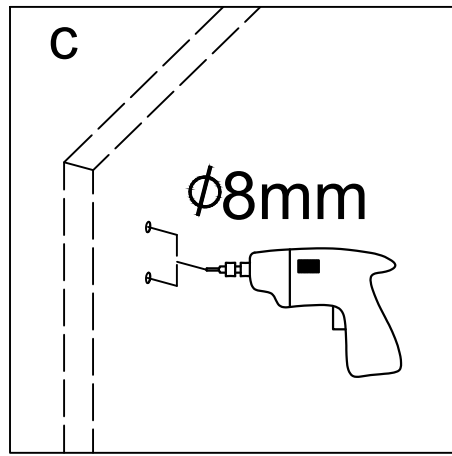

22D01

L

R

Serial Number	Graphical	Name	Quantlty	Remark
01		anti-splash threshold	1PCS	
02		guide block	1PCS	
03		lower cross tape	1PCS	
04		door seal	1PCS	
05		fixed panel seal	1PCS	
06		sliding door	1PCS	
07		towel bar	1PCS	
08		anti-jumping knob	2PCS	
09		∅8	6PCS	
10		wall mounting	2PCS	
11		ST5*40	6PCS	
12		wall bracket	2PCS	
13		buffer (optional)	2PCS	
14		rail	1PCS	
15		roller	2PCS	
16		Lower water retaining tape	1PCS	
17		Glass Clamp	2PCS	
18		glass panel	1PCS	

1

16

18

L	A(mm)
1524	1514-1524
1829	1819-1829

1

**L**

**R**

5