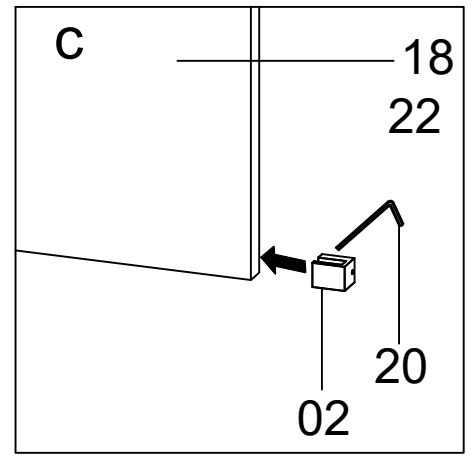

22D01

L

R

Serial Number	Graphical	Name	Quantlty	Remark
01		anti-splash threshold	1PCS	
02		guide block	1PCS	
03		lower cross tape	1PCS	
04		door seal	1PCS	
05		fixed panel seal	1PCS	
06		sliding door	1PCS	
07		towel bar	1PCS	
08		anti-jumping knob	2PCS	
09		∅8	6PCS	
10		wall mounting	2PCS	
11		ST5*40	6PCS	
12		wall bracket	2PCS	
13		buffer (optional)	2PCS	
14		rail	1PCS	
15		roller	2PCS	
16		Lower water retaining tape	1PCS	
17		Glass Clamp	2PCS	
18		glass panel	1PCS	

1

16

18

L	A(mm)
1524	1514-1524
1829	1819-1829

1

**L**

**R**

5