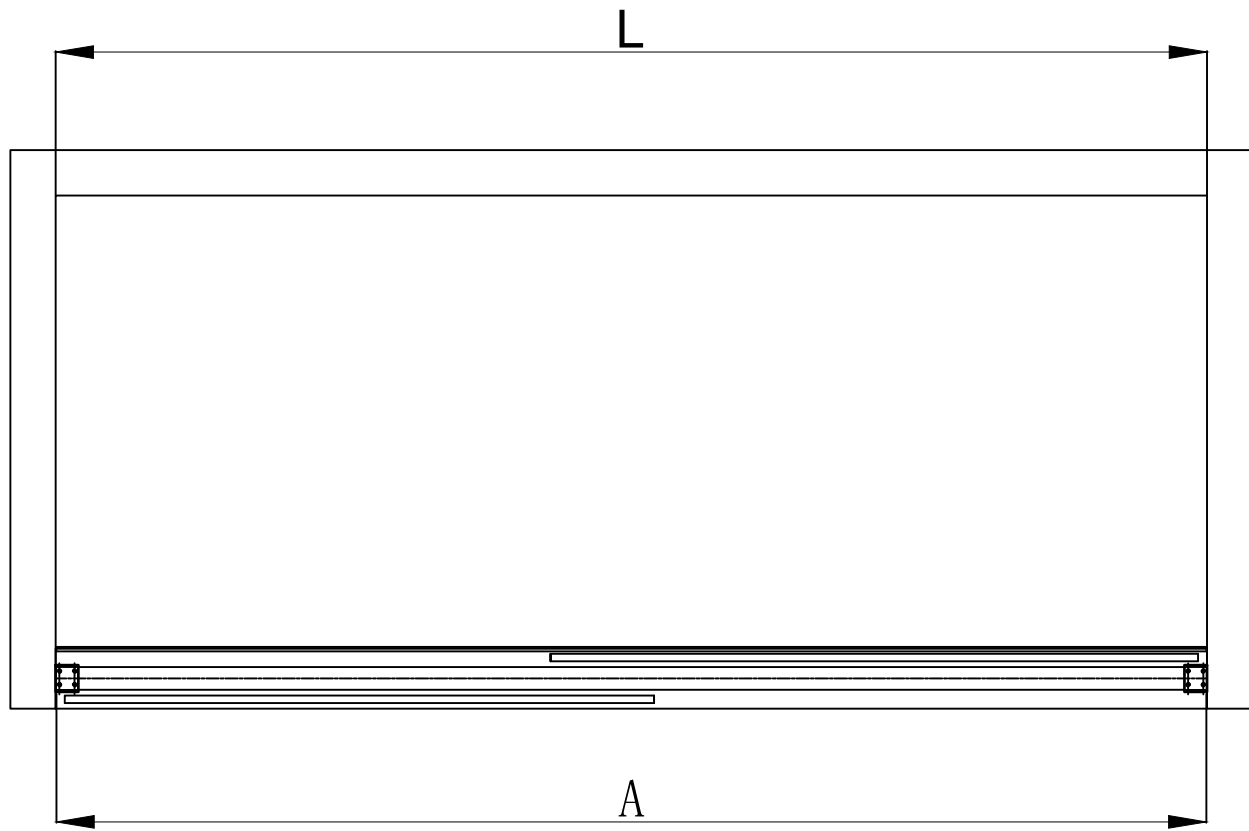

22D01

L

R

Serial Number	Graphical	Name	Quantlty	Remark
01		anti-splash threshold	1PCS	
02		guide block	1PCS	
03		lower cross tape	1PCS	
04		door seal	1PCS	
05		fixed panel seal	1PCS	
06		sliding door	1PCS	
07		towel bar	1PCS	
08		anti-jumping knob	2PCS	
09		∅8	6PCS	
10		wall mounting	2PCS	
11		ST5*40	6PCS	
12		wall bracket	2PCS	
13		buffer (optional)	2PCS	
14		rail	1PCS	
15		roller	2PCS	
16		Lower water retaining tape	1PCS	
17		Glass Clamp	2PCS	
18		glass panel	1PCS	

1

16

18

L	A(mm)
1524	1514-1524
1829	1819-1829

1

**L**

**R**

5