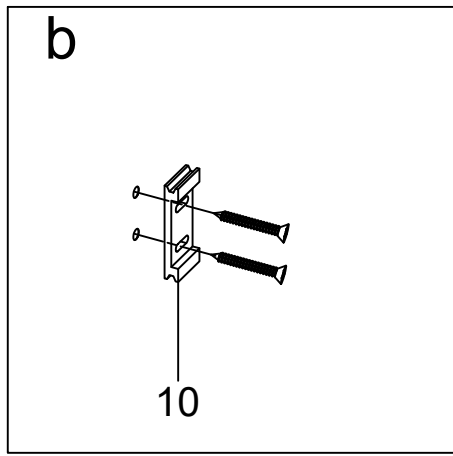

22D01

L

R

Serial Number	Graphical	Name	Quantlty	Remark
01		anti-splash threshold	1PCS	
02		guide block	1PCS	
03		lower cross tape	1PCS	
04		door seal	1PCS	
05		fixed panel seal	1PCS	
06		sliding door	1PCS	
07		towel bar	1PCS	
08		anti-jumping knob	2PCS	
09		∅8	6PCS	
10		wall mounting	2PCS	
11		ST5*40	6PCS	
12		wall bracket	2PCS	
13		buffer (optional)	2PCS	
14		rail	1PCS	
15		roller	2PCS	
16		Lower water retaining tape	1PCS	
17		Glass Clamp	2PCS	
18		glass panel	1PCS	

1

16

18

L	A(mm)
1524	1514-1524
1829	1819-1829

1

**L**

**R**

5