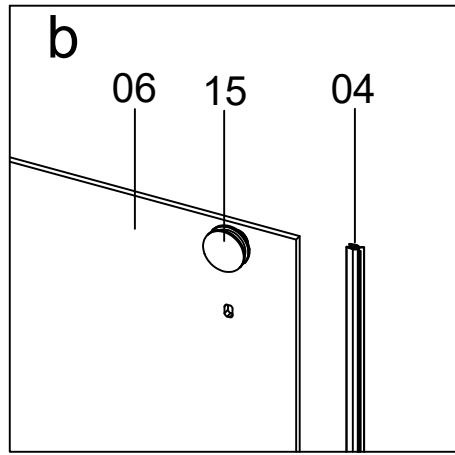

22D01

L

R

Serial Number	Graphical	Name	Quantlty	Remark
01		anti-splash threshold	1PCS	
02		guide block	1PCS	
03		lower cross tape	1PCS	
04		door seal	1PCS	
05		fixed panel seal	1PCS	
06		sliding door	1PCS	
07		towel bar	1PCS	
08		anti-jumping knob	2PCS	
09		∅8	6PCS	
10		wall mounting	2PCS	
11		ST5*40	6PCS	
12		wall bracket	2PCS	
13		buffer (optional)	2PCS	
14		rail	1PCS	
15		roller	2PCS	
16		Lower water retaining tape	1PCS	
17		Glass Clamp	2PCS	
18		glass panel	1PCS	

1

16

18

L	A(mm)
1524	1514-1524
1829	1819-1829

1

**L**

**R**

5