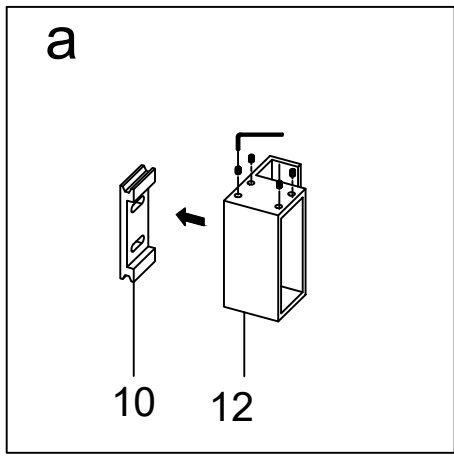

22D01

L

R

Serial Number	Graphical	Name	Quantlty	Remark
01		anti-splash threshold	1PCS	
02		guide block	1PCS	
03		lower cross tape	1PCS	
04		door seal	1PCS	
05		fixed panel seal	1PCS	
06		sliding door	1PCS	
07		towel bar	1PCS	
08		anti-jumping knob	2PCS	
09		∅8	6PCS	
10		wall mounting	2PCS	
11		ST5*40	6PCS	
12		wall bracket	2PCS	
13		buffer (optional)	2PCS	
14		rail	1PCS	
15		roller	2PCS	
16		Lower water retaining tape	1PCS	
17		Glass Clamp	2PCS	
18		glass panel	1PCS	

1

16

18

L	A(mm)
1524	1514-1524
1829	1819-1829

1

**L**

**R**

5