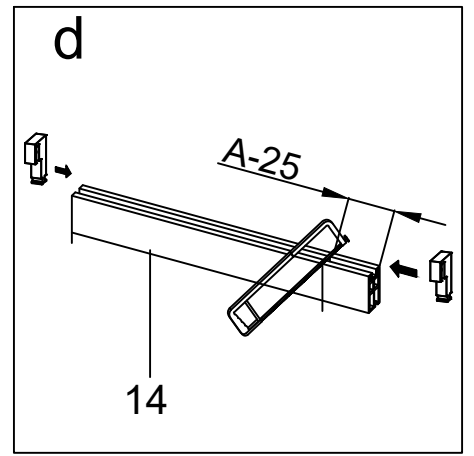

22D01

L

R

Serial Number	Graphical	Name	Quantlty	Remark
01		anti-splash threshold	1PCS	
02		guide block	1PCS	
03		lower cross tape	1PCS	
04		door seal	1PCS	
05		fixed panel seal	1PCS	
06		sliding door	1PCS	
07		towel bar	1PCS	
08		anti-jumping knob	2PCS	
09		∅8	6PCS	
10		wall mounting	2PCS	
11		ST5*40	6PCS	
12		wall bracket	2PCS	
13		buffer (optional)	2PCS	
14		rail	1PCS	
15		roller	2PCS	
16		Lower water retaining tape	1PCS	
17		Glass Clamp	2PCS	
18		glass panel	1PCS	

1

16

18

L	A(mm)
1524	1514-1524
1829	1819-1829

1

**L**

**R**

5