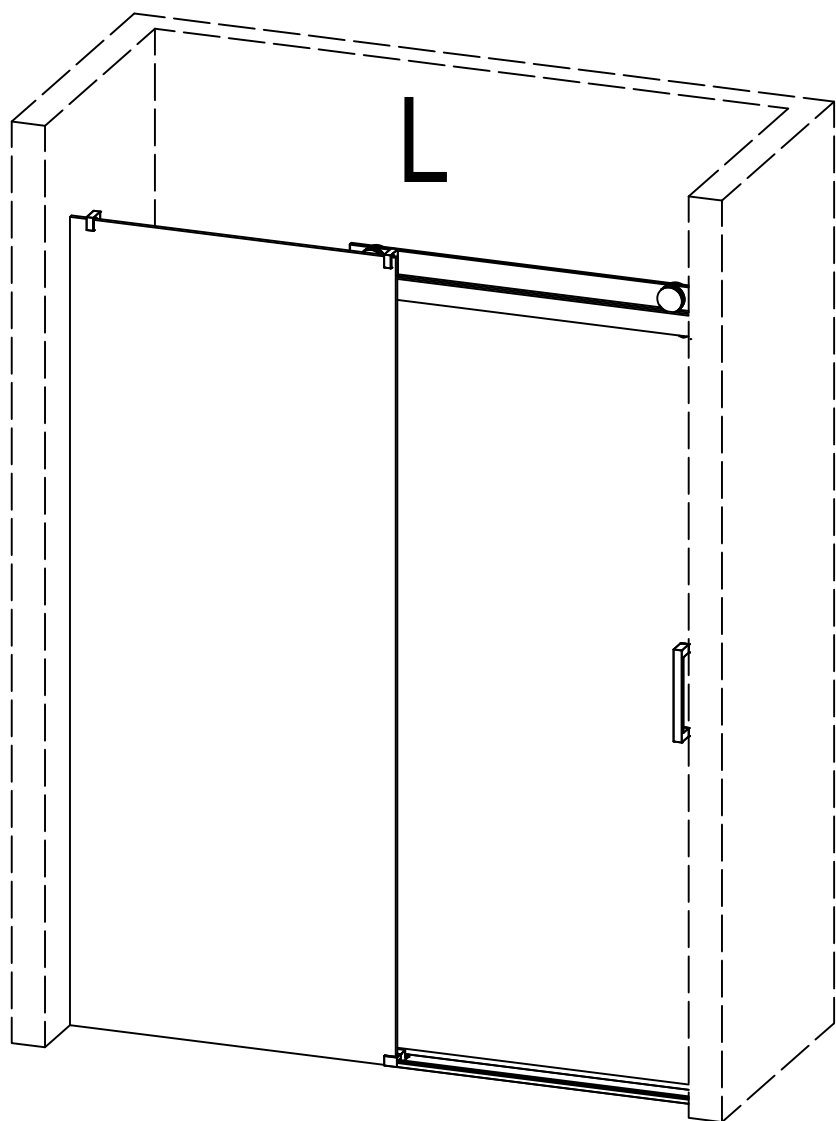

22D01

L

R

Serial Number	Graphical	Name	Quantlty	Remark
01		anti-splash threshold	1PCS	
02		guide block	1PCS	
03		lower cross tape	1PCS	
04		door seal	1PCS	
05		fixed panel seal	1PCS	
06		sliding door	1PCS	
07		towel bar	1PCS	
08		anti-jumping knob	2PCS	
09		∅8	6PCS	
10		wall mounting	2PCS	
11		ST5*40	6PCS	
12		wall bracket	2PCS	
13		buffer (optional)	2PCS	
14		rail	1PCS	
15		roller	2PCS	
16		Lower water retaining tape	1PCS	
17		Glass Clamp	2PCS	
18		glass panel	1PCS	

1

16

18

L	A(mm)
1524	1514-1524
1829	1819-1829

1

**L**

**R**

5