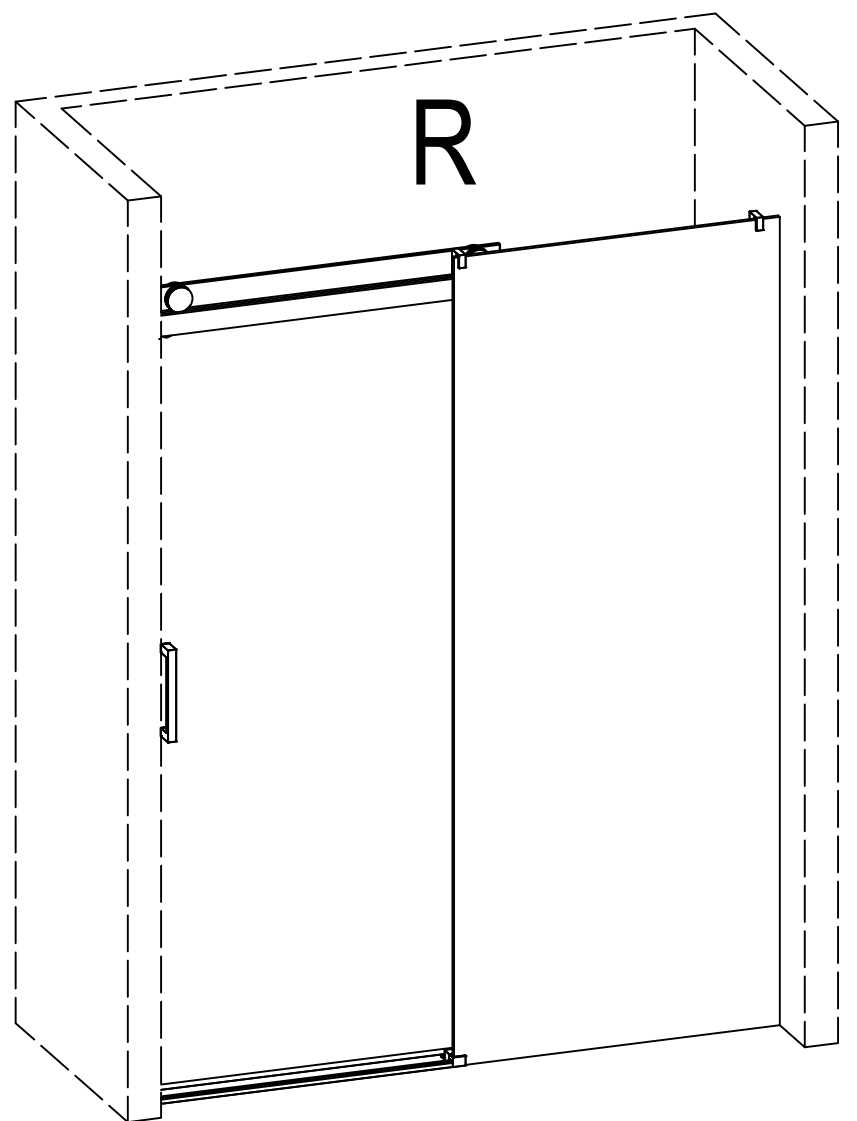

22D01

L

R

Serial Number	Graphical	Name	Quantlty	Remark
01		anti-splash threshold	1PCS	
02		guide block	1PCS	
03		lower cross tape	1PCS	
04		door seal	1PCS	
05		fixed panel seal	1PCS	
06		sliding door	1PCS	
07		towel bar	1PCS	
08		anti-jumping knob	2PCS	
09		∅8	6PCS	
10		wall mounting	2PCS	
11		ST5*40	6PCS	
12		wall bracket	2PCS	
13		buffer (optional)	2PCS	
14		rail	1PCS	
15		roller	2PCS	
16		Lower water retaining tape	1PCS	
17		Glass Clamp	2PCS	
18		glass panel	1PCS	

1

16

18

L	A(mm)
1524	1514-1524
1829	1819-1829

1

**L**

**R**

5