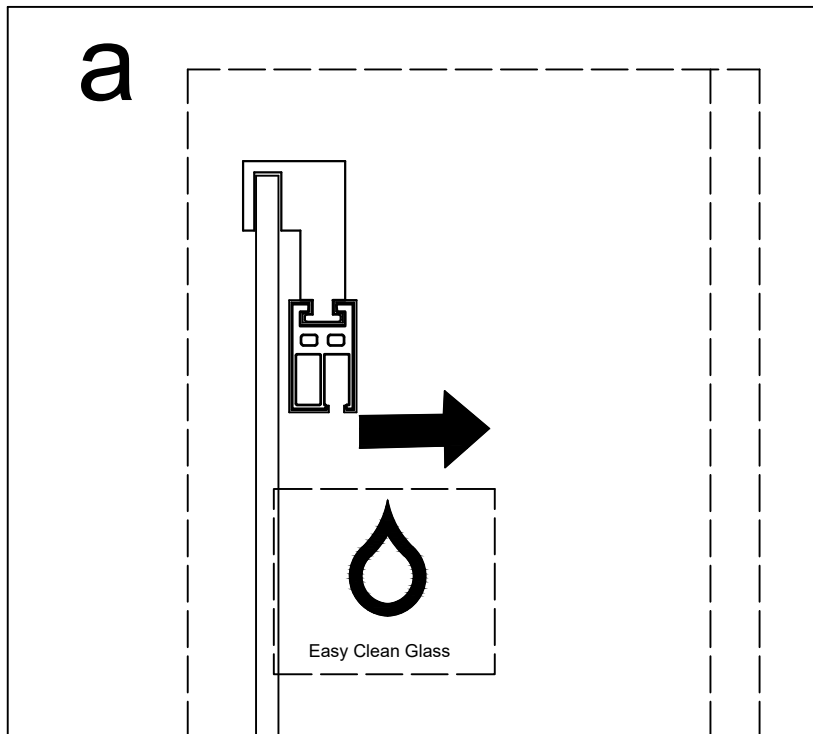

22D01

L

R

Serial Number	Graphical	Name	Quantlty	Remark
01		anti-splash threshold	1PCS	
02		guide block	1PCS	
03		lower cross tape	1PCS	
04		door seal	1PCS	
05		fixed panel seal	1PCS	
06		sliding door	1PCS	
07		towel bar	1PCS	
08		anti-jumping knob	2PCS	
09		∅8	6PCS	
10		wall mounting	2PCS	
11		ST5*40	6PCS	
12		wall bracket	2PCS	
13		buffer (optional)	2PCS	
14		rail	1PCS	
15		roller	2PCS	
16		Lower water retaining tape	1PCS	
17		Glass Clamp	2PCS	
18		glass panel	1PCS	

1

16

18

L	A(mm)
1524	1514-1524
1829	1819-1829

1

**L**

**R**

5