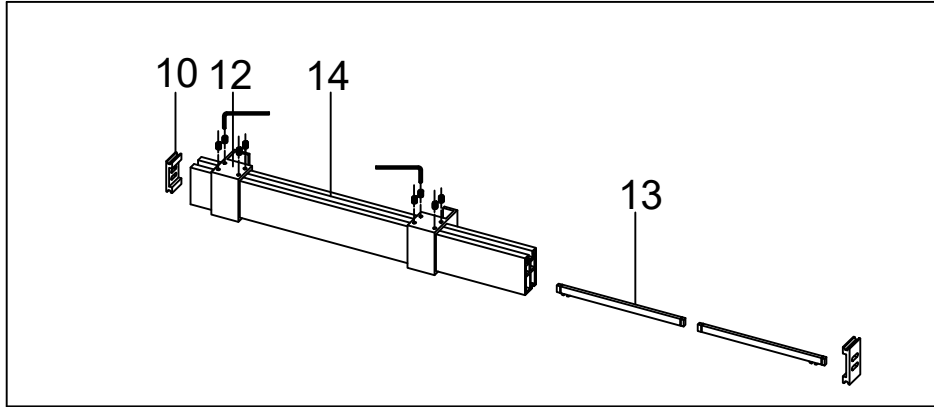

22D01

L

R

Serial Number	Graphical	Name	Quantlty	Remark
01		anti-splash threshold	1PCS	
02		guide block	1PCS	
03		lower cross tape	1PCS	
04		door seal	1PCS	
05		fixed panel seal	1PCS	
06		sliding door	1PCS	
07		towel bar	1PCS	
08		anti-jumping knob	2PCS	
09		∅8	6PCS	
10		wall mounting	2PCS	
11		ST5*40	6PCS	
12		wall bracket	2PCS	
13		buffer (optional)	2PCS	
14		rail	1PCS	
15		roller	2PCS	
16		Lower water retaining tape	1PCS	
17		Glass Clamp	2PCS	
18		glass panel	1PCS	

1

16

18

L	A(mm)
1524	1514-1524
1829	1819-1829

1

**L**

**R**

5