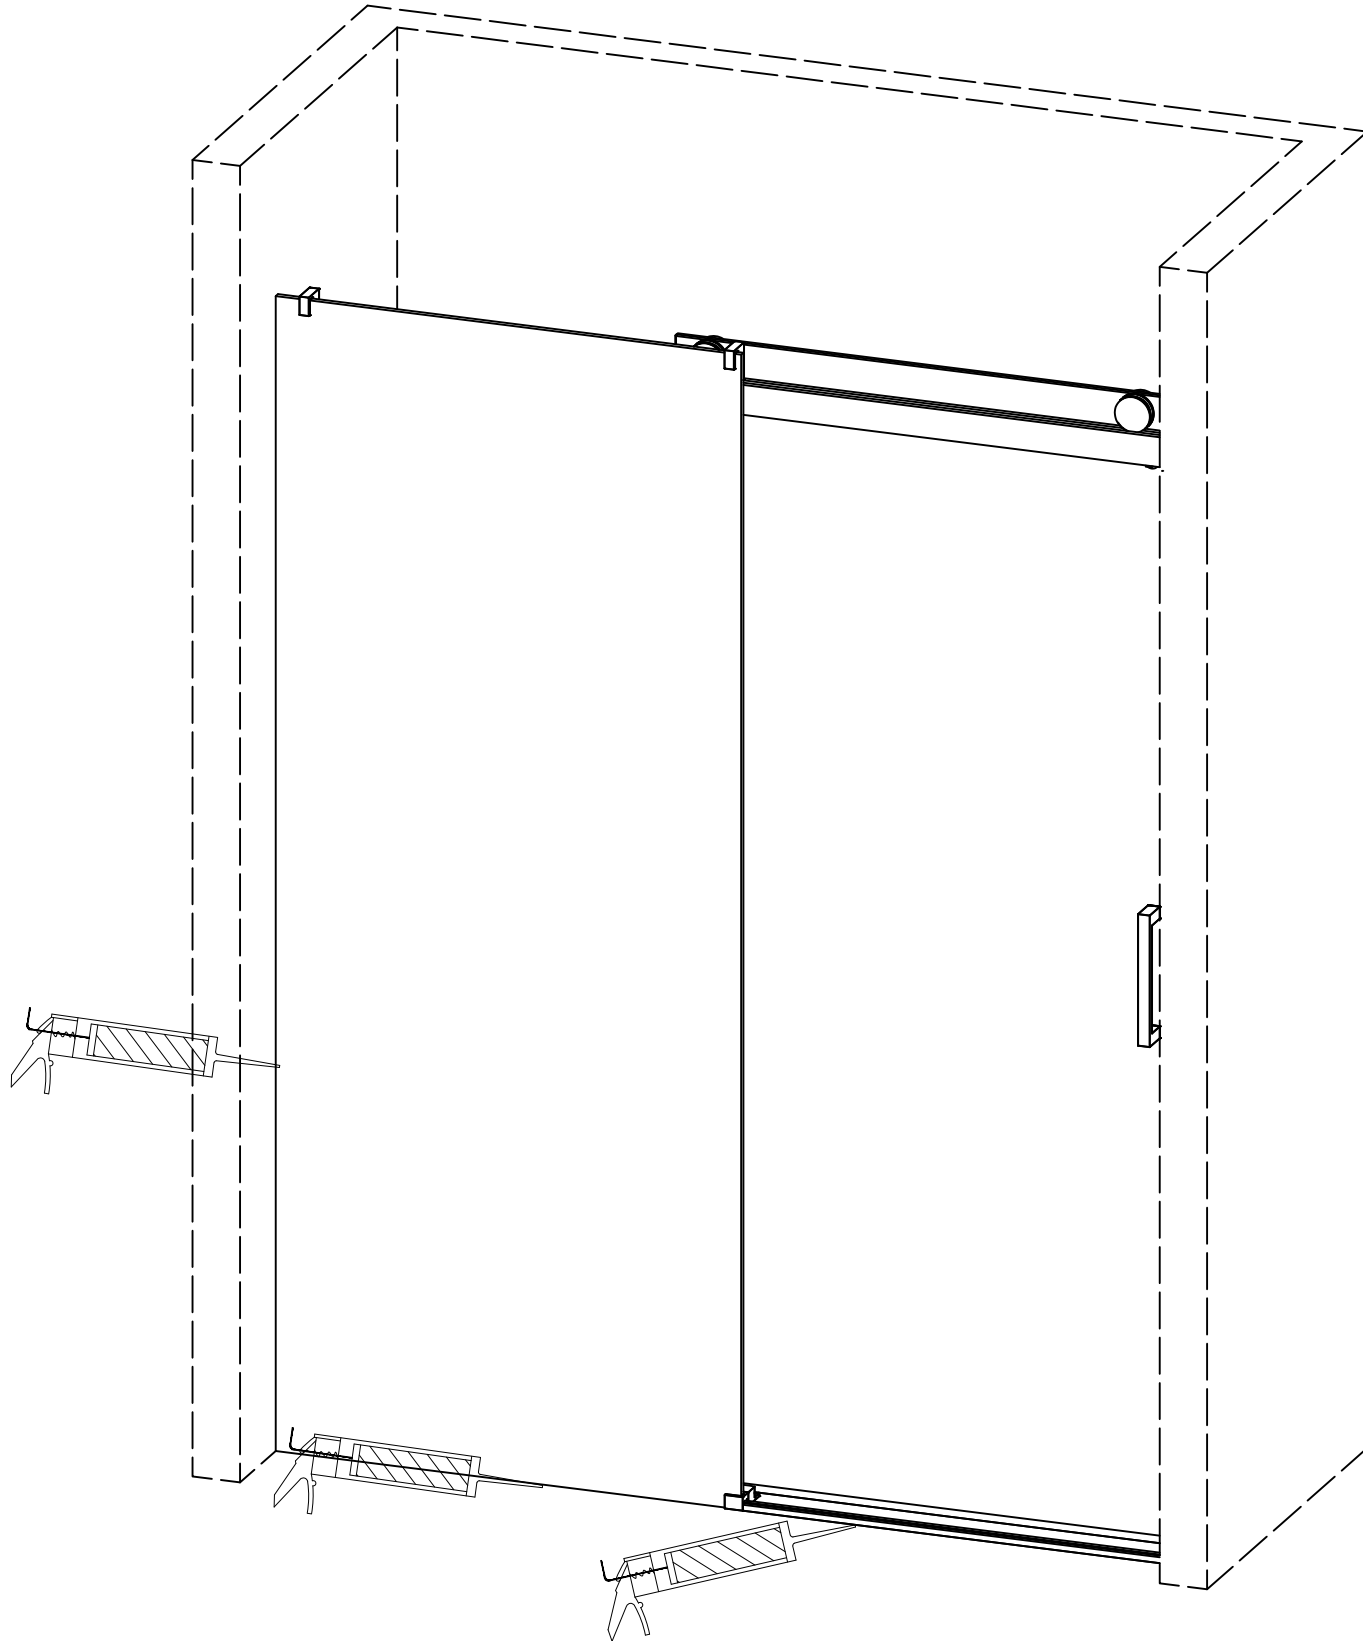

22D01

L

R

Serial Number	Graphical	Name	Quantlty	Remark
01		anti-splash threshold	1PCS	
02		guide block	1PCS	
03		lower cross tape	1PCS	
04		door seal	1PCS	
05		fixed panel seal	1PCS	
06		sliding door	1PCS	
07		towel bar	1PCS	
08		anti-jumping knob	2PCS	
09		∅8	6PCS	
10		wall mounting	2PCS	
11		ST5*40	6PCS	
12		wall bracket	2PCS	
13		buffer (optional)	2PCS	
14		rail	1PCS	
15		roller	2PCS	
16		Lower water retaining tape	1PCS	
17		Glass Clamp	2PCS	
18		glass panel	1PCS	

1

16

18

L	A(mm)
1524	1514-1524
1829	1819-1829

1

**L**

**R**

5