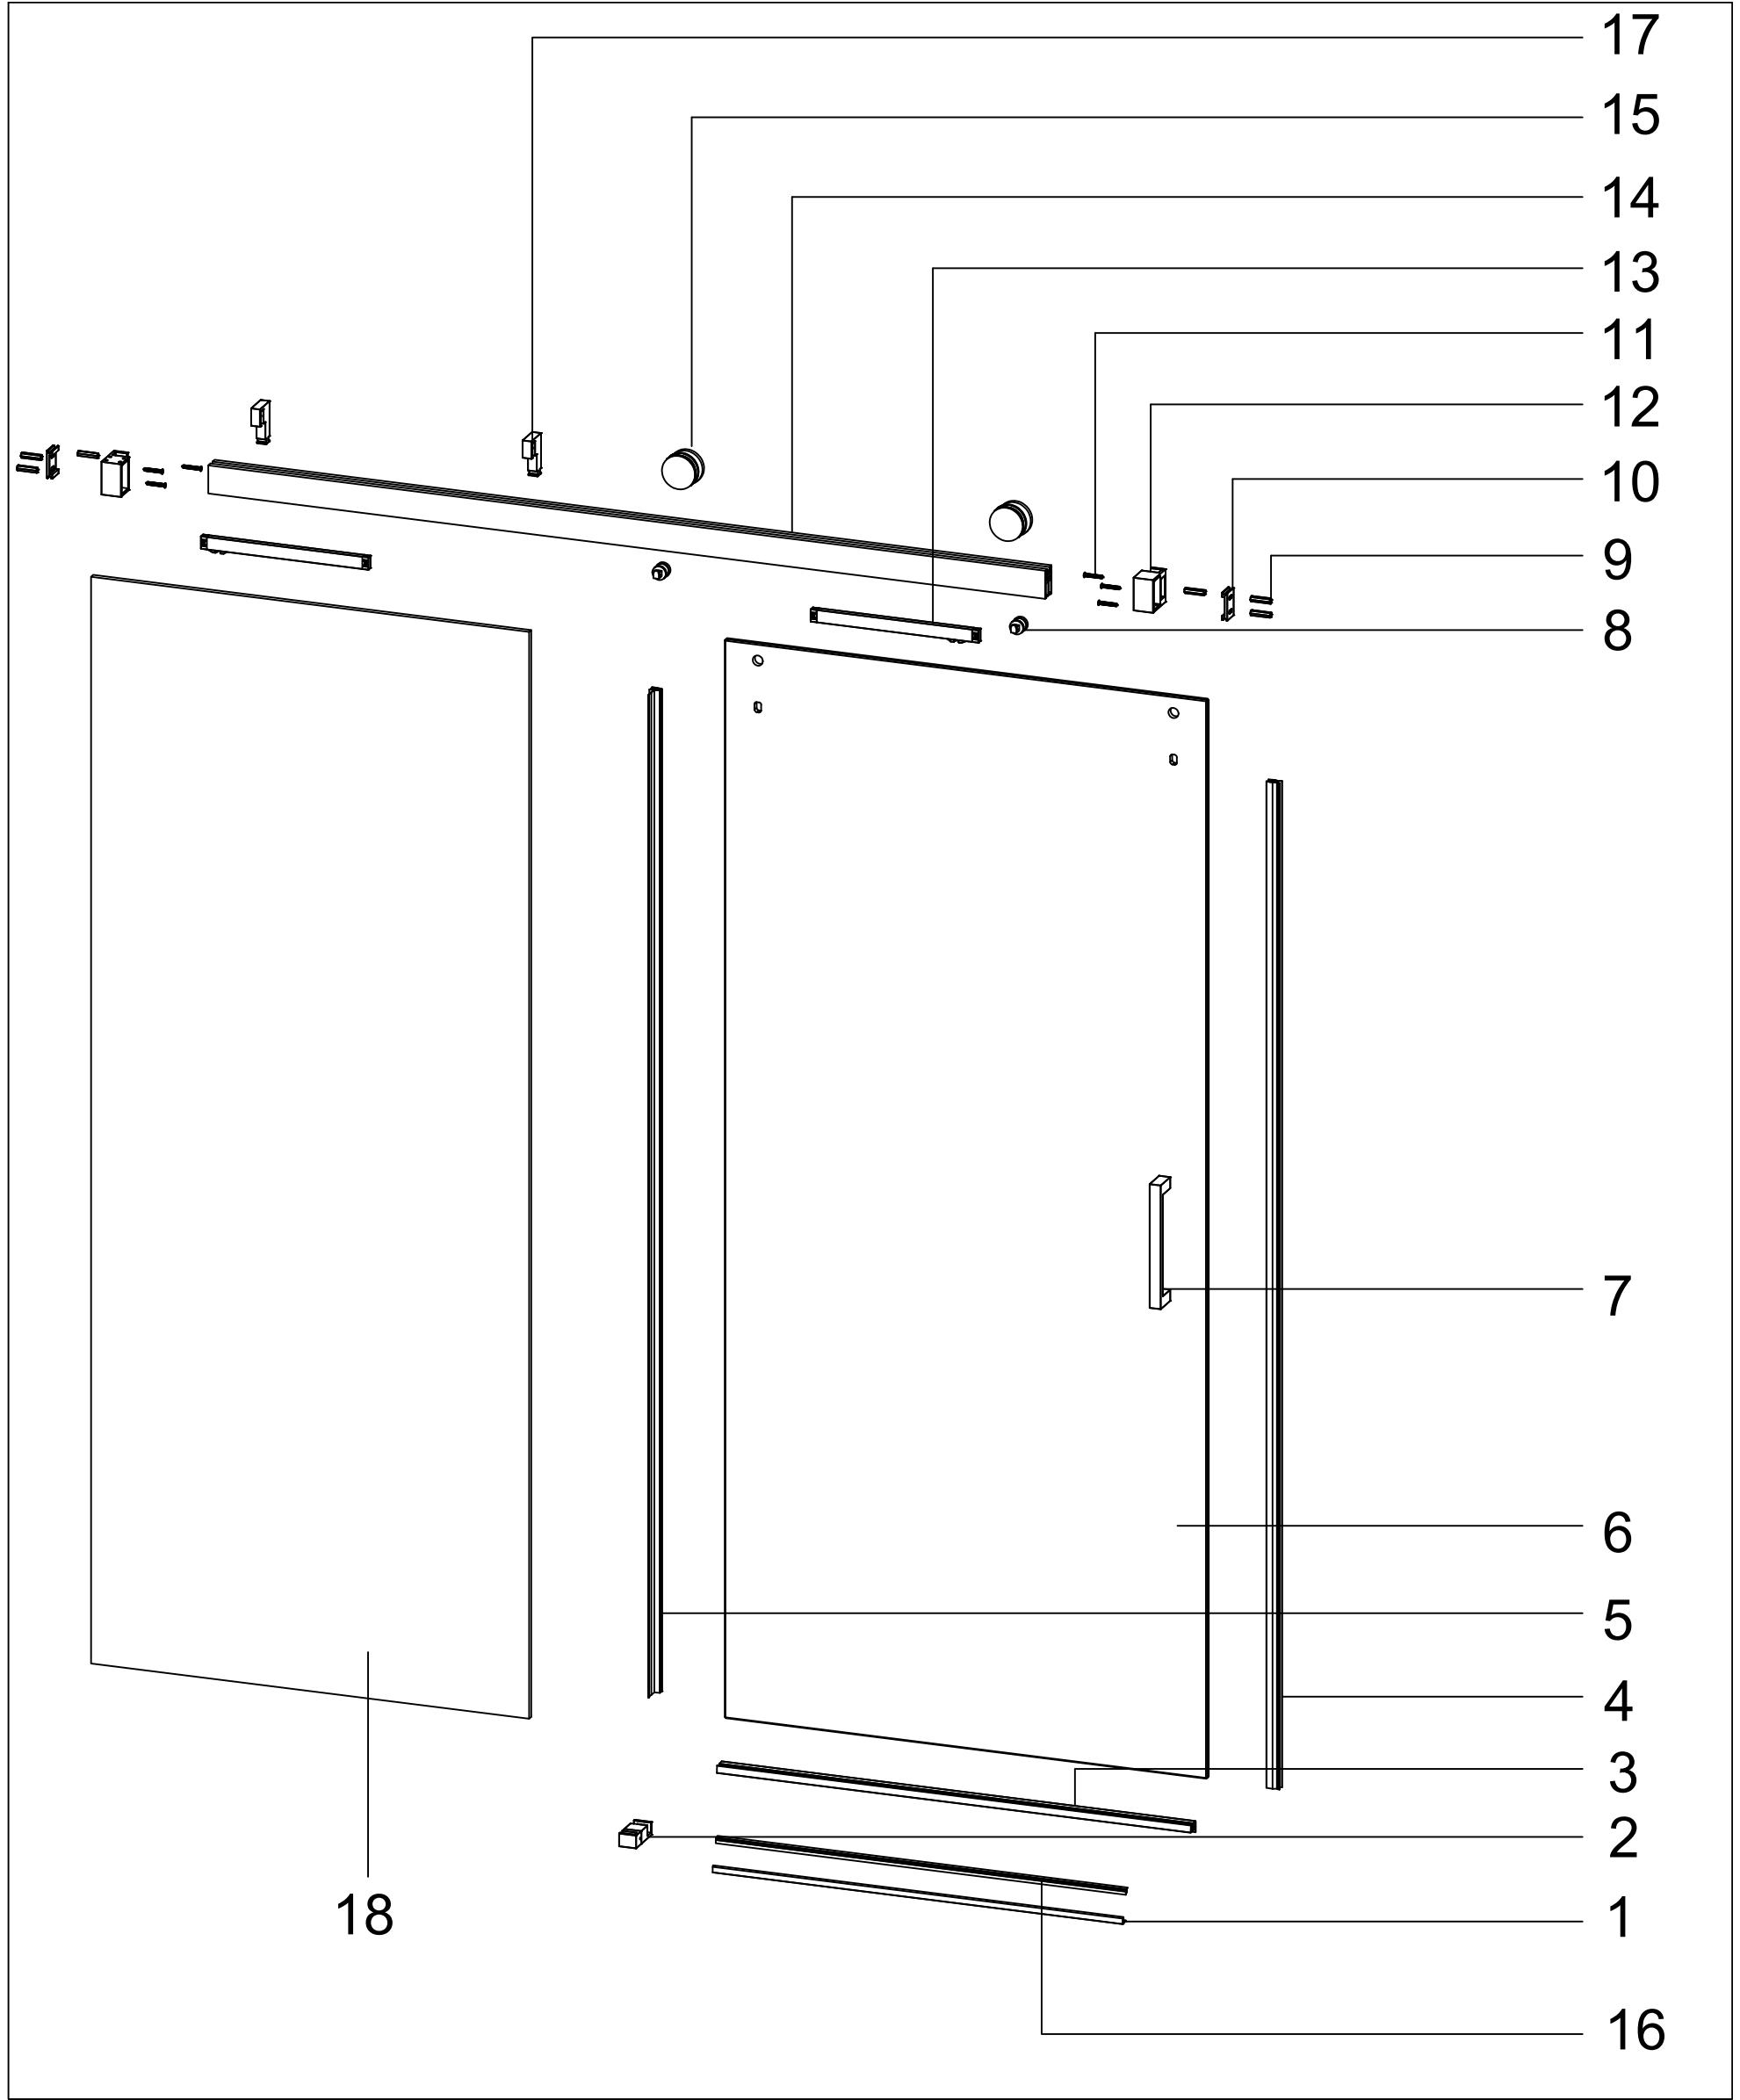

18		M2.0	1PCS	
19		M2.5	1PCS	
20		M4.0	1PCS	
21		M5.0	1PCS	

17

15

14

13

11

12

10

9

8

7

6

5

4

3

2

1

16

18