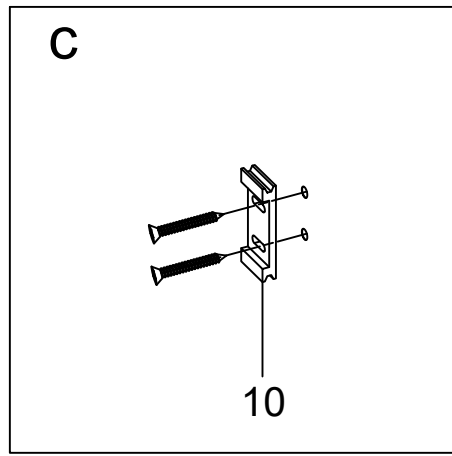

22D01

L

R

Serial Number	Graphical	Name	Quantlty	Remark
01		anti-splash threshold	1PCS	
02		guide block	1PCS	
03		lower cross tape	1PCS	
04		door seal	1PCS	
05		fixed panel seal	1PCS	
06		sliding door	1PCS	
07		towel bar	1PCS	
08		anti-jumping knob	2PCS	
09		∅8	6PCS	
10		wall mounting	2PCS	
11		ST5*40	6PCS	
12		wall bracket	2PCS	
13		buffer (optional)	2PCS	
14		rail	1PCS	
15		roller	2PCS	
16		Lower water retaining tape	1PCS	
17		Glass Clamp	2PCS	
18		glass panel	1PCS	

1

16

18

L	A(mm)
1524	1514-1524
1829	1819-1829

1

**L**

**R**

5