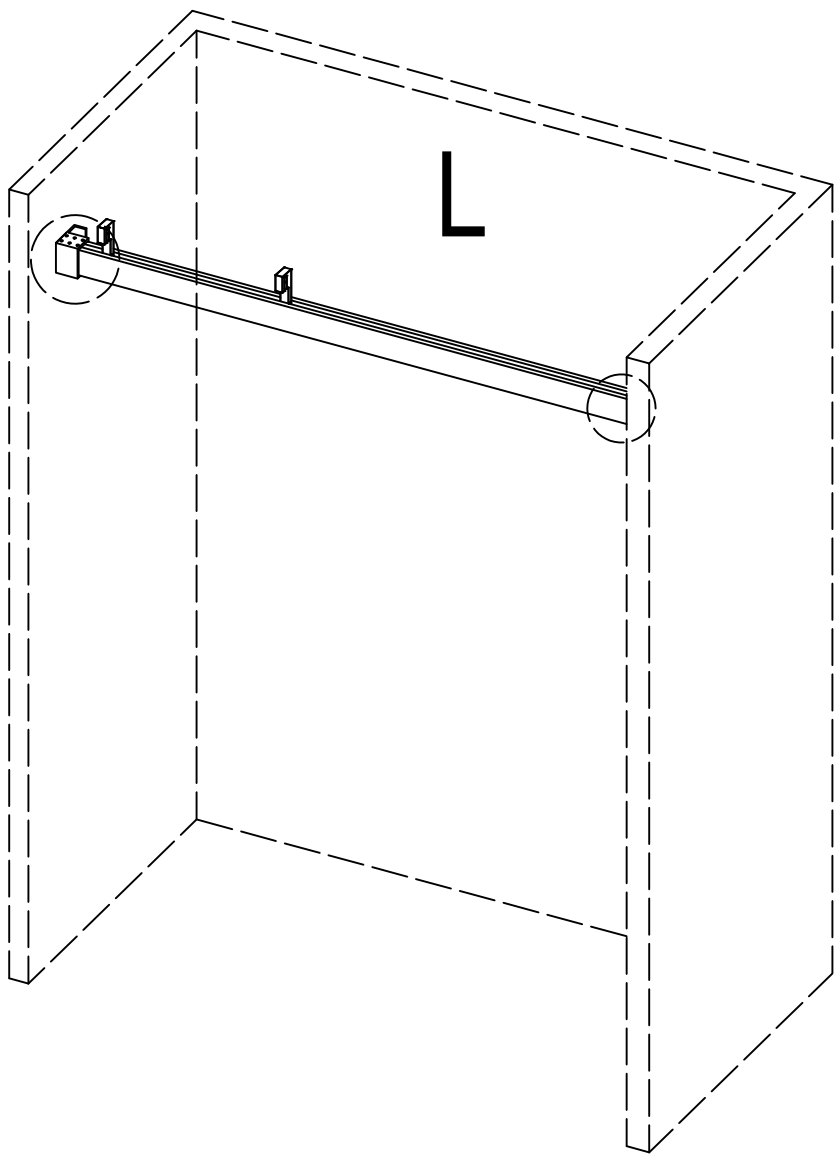

22D01

L

R

Serial Number	Graphical	Name	Quantlty	Remark
01		anti-splash threshold	1PCS	
02		guide block	1PCS	
03		lower cross tape	1PCS	
04		door seal	1PCS	
05		fixed panel seal	1PCS	
06		sliding door	1PCS	
07		towel bar	1PCS	
08		anti-jumping knob	2PCS	
09		∅8	6PCS	
10		wall mounting	2PCS	
11		ST5*40	6PCS	
12		wall bracket	2PCS	
13		buffer (optional)	2PCS	
14		rail	1PCS	
15		roller	2PCS	
16		Lower water retaining tape	1PCS	
17		Glass Clamp	2PCS	
18		glass panel	1PCS	

1

16

18

L	A(mm)
1524	1514-1524
1829	1819-1829

1

**L**

**R**

5