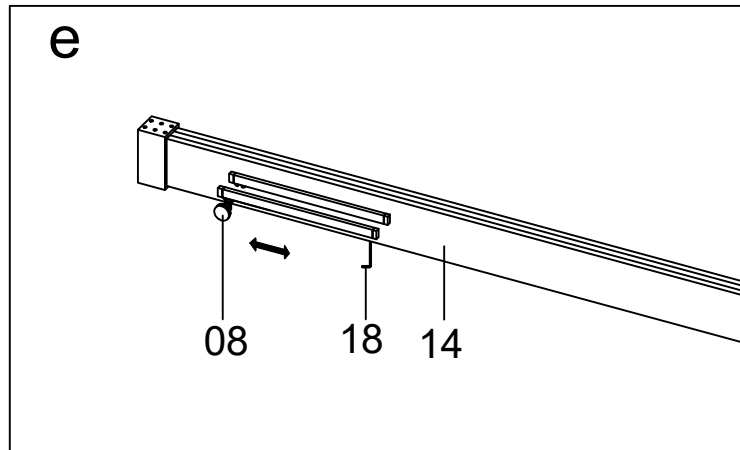

22D01

L

R

Serial Number	Graphical	Name	Quantlty	Remark
01		anti-splash threshold	1PCS	
02		guide block	1PCS	
03		lower cross tape	1PCS	
04		door seal	1PCS	
05		fixed panel seal	1PCS	
06		sliding door	1PCS	
07		towel bar	1PCS	
08		anti-jumping knob	2PCS	
09		∅8	6PCS	
10		wall mounting	2PCS	
11		ST5*40	6PCS	
12		wall bracket	2PCS	
13		buffer (optional)	2PCS	
14		rail	1PCS	
15		roller	2PCS	
16		Lower water retaining tape	1PCS	
17		Glass Clamp	2PCS	
18		glass panel	1PCS	

1

16

18

L	A(mm)
1524	1514-1524
1829	1819-1829

1

**L**

**R**

5