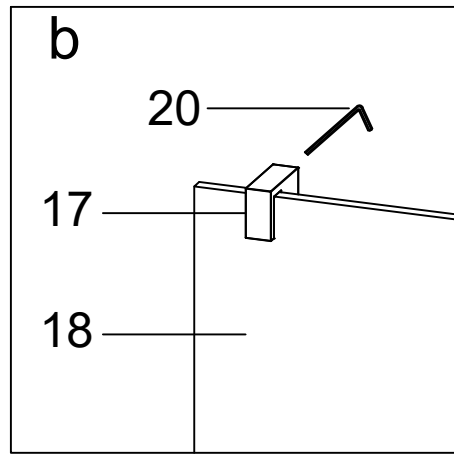

22D01

L

R

Serial Number	Graphical	Name	Quantlty	Remark
01		anti-splash threshold	1PCS	
02		guide block	1PCS	
03		lower cross tape	1PCS	
04		door seal	1PCS	
05		fixed panel seal	1PCS	
06		sliding door	1PCS	
07		towel bar	1PCS	
08		anti-jumping knob	2PCS	
09		∅8	6PCS	
10		wall mounting	2PCS	
11		ST5*40	6PCS	
12		wall bracket	2PCS	
13		buffer (optional)	2PCS	
14		rail	1PCS	
15		roller	2PCS	
16		Lower water retaining tape	1PCS	
17		Glass Clamp	2PCS	
18		glass panel	1PCS	

1

16

18

L	A(mm)
1524	1514-1524
1829	1819-1829

1

**L**

**R**

5