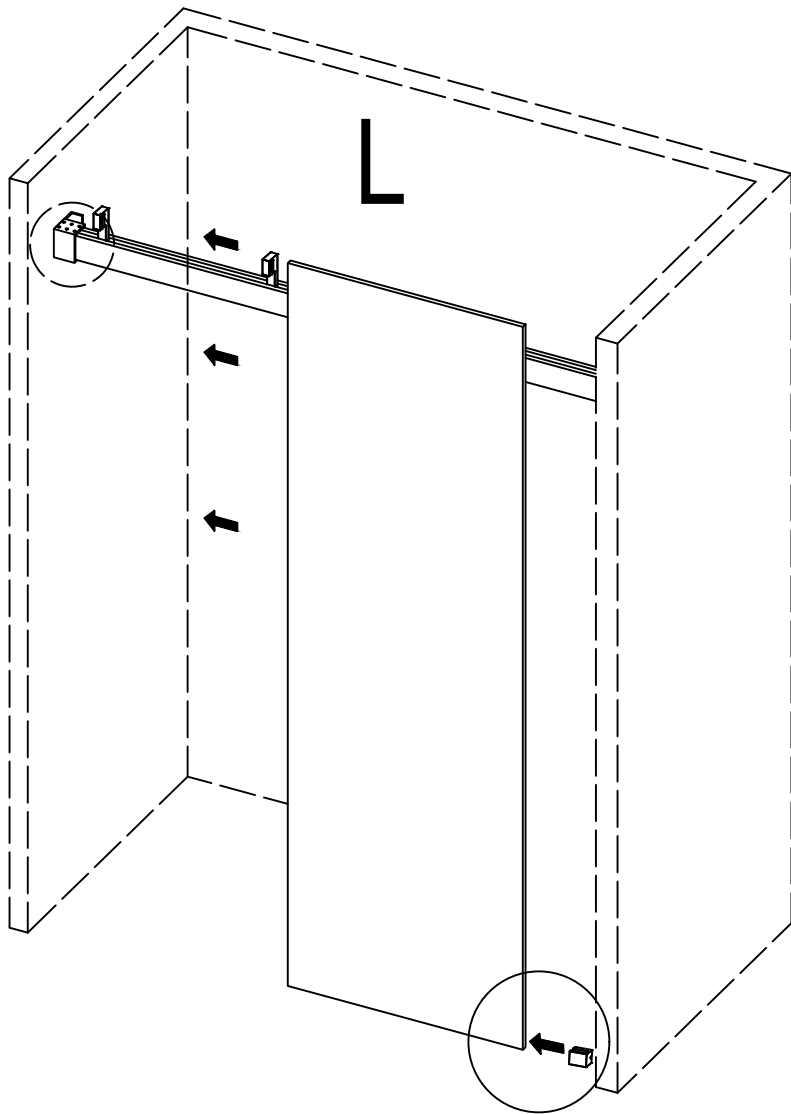

22D01

L

R

Serial Number	Graphical	Name	Quantlty	Remark
01		anti-splash threshold	1PCS	
02		guide block	1PCS	
03		lower cross tape	1PCS	
04		door seal	1PCS	
05		fixed panel seal	1PCS	
06		sliding door	1PCS	
07		towel bar	1PCS	
08		anti-jumping knob	2PCS	
09		∅8	6PCS	
10		wall mounting	2PCS	
11		ST5*40	6PCS	
12		wall bracket	2PCS	
13		buffer (optional)	2PCS	
14		rail	1PCS	
15		roller	2PCS	
16		Lower water retaining tape	1PCS	
17		Glass Clamp	2PCS	
18		glass panel	1PCS	

1

16

18

L	A(mm)
1524	1514-1524
1829	1819-1829

1

**L**

**R**

5