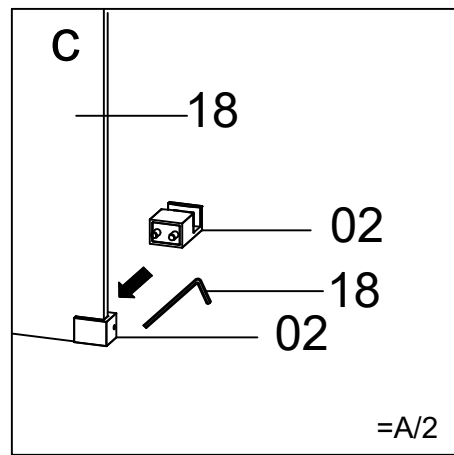

22D01

L

R

Serial Number	Graphical	Name	Quantlty	Remark
01		anti-splash threshold	1PCS	
02		guide block	1PCS	
03		lower cross tape	1PCS	
04		door seal	1PCS	
05		fixed panel seal	1PCS	
06		sliding door	1PCS	
07		towel bar	1PCS	
08		anti-jumping knob	2PCS	
09		∅8	6PCS	
10		wall mounting	2PCS	
11		ST5*40	6PCS	
12		wall bracket	2PCS	
13		buffer (optional)	2PCS	
14		rail	1PCS	
15		roller	2PCS	
16		Lower water retaining tape	1PCS	
17		Glass Clamp	2PCS	
18		glass panel	1PCS	

1

16

18

L	A(mm)
1524	1514-1524
1829	1819-1829

1

**L**

**R**

5