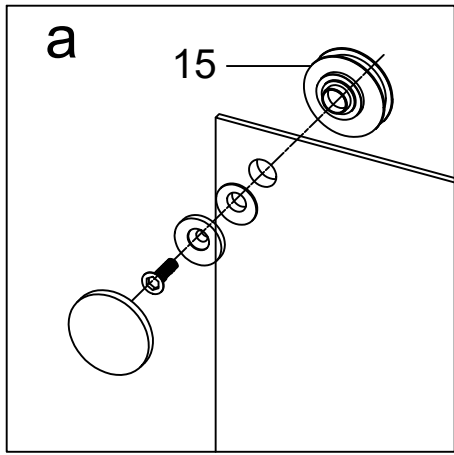

22D01

L

R

Serial Number	Graphical	Name	Quantlty	Remark
01		anti-splash threshold	1PCS	
02		guide block	1PCS	
03		lower cross tape	1PCS	
04		door seal	1PCS	
05		fixed panel seal	1PCS	
06		sliding door	1PCS	
07		towel bar	1PCS	
08		anti-jumping knob	2PCS	
09		∅8	6PCS	
10		wall mounting	2PCS	
11		ST5*40	6PCS	
12		wall bracket	2PCS	
13		buffer (optional)	2PCS	
14		rail	1PCS	
15		roller	2PCS	
16		Lower water retaining tape	1PCS	
17		Glass Clamp	2PCS	
18		glass panel	1PCS	

1

16

18

L	A(mm)
1524	1514-1524
1829	1819-1829

1

**L**

**R**

5