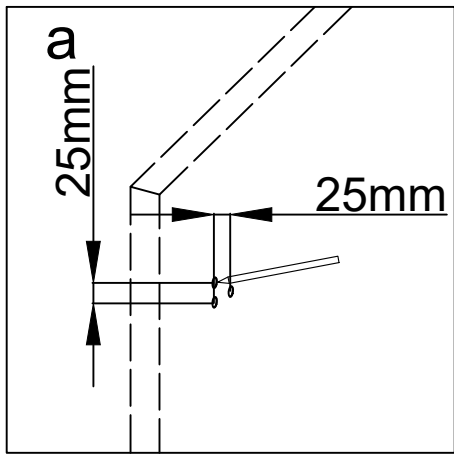

22D01

L

R

Serial Number	Graphical	Name	Quantlty	Remark
01		anti-splash threshold	1PCS	
02		guide block	1PCS	
03		lower cross tape	1PCS	
04		door seal	1PCS	
05		fixed panel seal	1PCS	
06		sliding door	1PCS	
07		towel bar	1PCS	
08		anti-jumping knob	2PCS	
09		∅8	6PCS	
10		wall mounting	2PCS	
11		ST5*40	6PCS	
12		wall bracket	2PCS	
13		buffer (optional)	2PCS	
14		rail	1PCS	
15		roller	2PCS	
16		Lower water retaining tape	1PCS	
17		Glass Clamp	2PCS	
18		glass panel	1PCS	

1

16

18

L	A(mm)
1524	1514-1524
1829	1819-1829

1

**L**

**R**

5