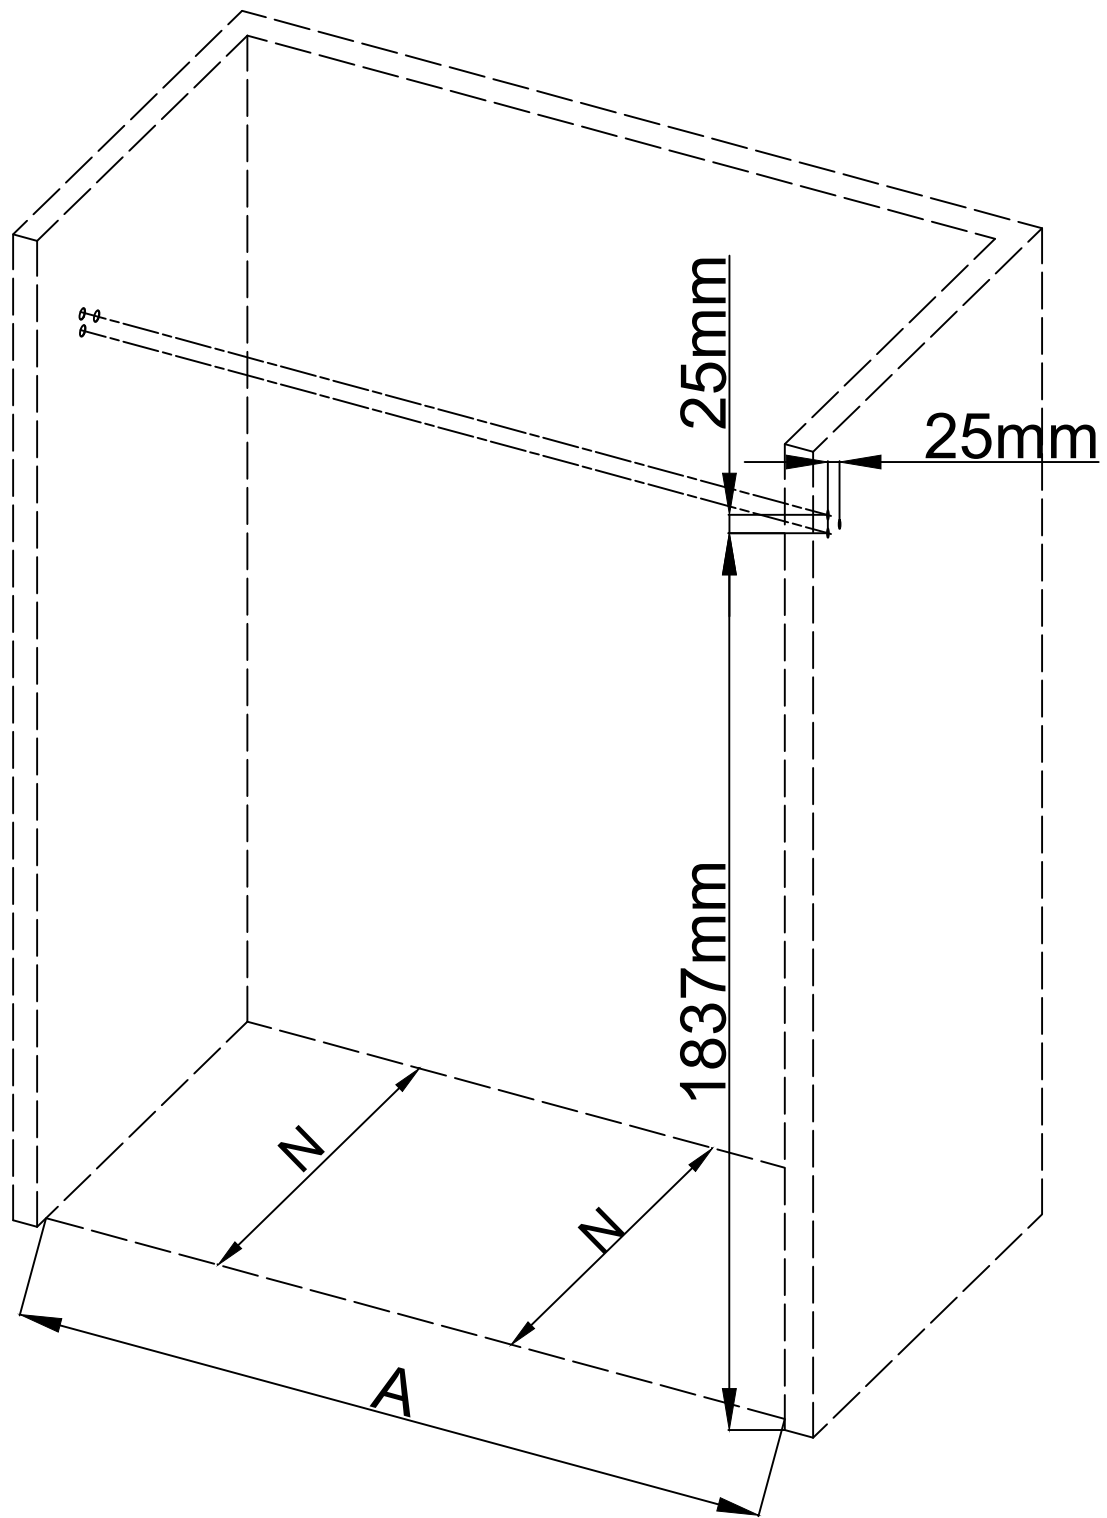

22D01

L

R

Serial Number	Graphical	Name	Quantlty	Remark
01		anti-splash threshold	1PCS	
02		guide block	1PCS	
03		lower cross tape	1PCS	
04		door seal	1PCS	
05		fixed panel seal	1PCS	
06		sliding door	1PCS	
07		towel bar	1PCS	
08		anti-jumping knob	2PCS	
09		∅8	6PCS	
10		wall mounting	2PCS	
11		ST5*40	6PCS	
12		wall bracket	2PCS	
13		buffer (optional)	2PCS	
14		rail	1PCS	
15		roller	2PCS	
16		Lower water retaining tape	1PCS	
17		Glass Clamp	2PCS	
18		glass panel	1PCS	

1

16

18

L	A(mm)
1524	1514-1524
1829	1819-1829

1

**L**

**R**

5