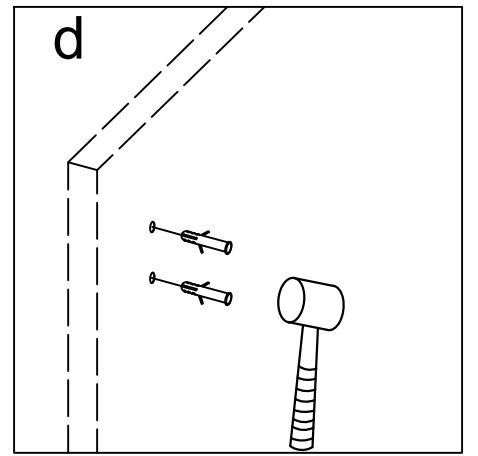

22D01

L

R

Serial Number	Graphical	Name	Quantlty	Remark
01		anti-splash threshold	1PCS	
02		guide block	1PCS	
03		lower cross tape	1PCS	
04		door seal	1PCS	
05		fixed panel seal	1PCS	
06		sliding door	1PCS	
07		towel bar	1PCS	
08		anti-jumping knob	2PCS	
09		∅8	6PCS	
10		wall mounting	2PCS	
11		ST5*40	6PCS	
12		wall bracket	2PCS	
13		buffer (optional)	2PCS	
14		rail	1PCS	
15		roller	2PCS	
16		Lower water retaining tape	1PCS	
17		Glass Clamp	2PCS	
18		glass panel	1PCS	

1

16

18

L	A(mm)
1524	1514-1524
1829	1819-1829

1

**L**

**R**

5