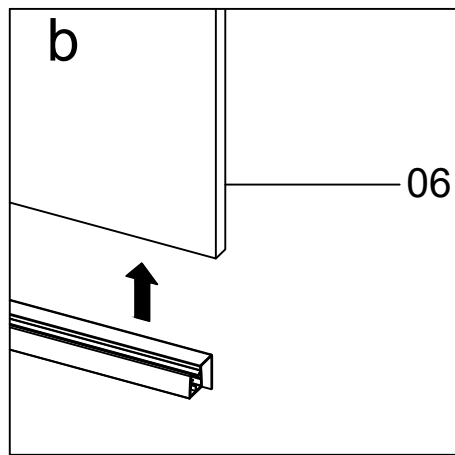

22D01

L

R

Serial Number	Graphical	Name	Quantlty	Remark
01		anti-splash threshold	1PCS	
02		guide block	1PCS	
03		lower cross tape	1PCS	
04		door seal	1PCS	
05		fixed panel seal	1PCS	
06		sliding door	1PCS	
07		towel bar	1PCS	
08		anti-jumping knob	2PCS	
09		∅8	6PCS	
10		wall mounting	2PCS	
11		ST5*40	6PCS	
12		wall bracket	2PCS	
13		buffer (optional)	2PCS	
14		rail	1PCS	
15		roller	2PCS	
16		Lower water retaining tape	1PCS	
17		Glass Clamp	2PCS	
18		glass panel	1PCS	

1

16

18

L	A(mm)
1524	1514-1524
1829	1819-1829

1

**L**

**R**

5