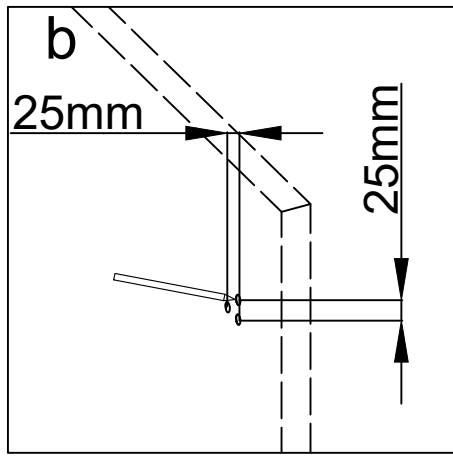

22D01

L

R

Serial Number	Graphical	Name	Quantlty	Remark
01		anti-splash threshold	1PCS	
02		guide block	1PCS	
03		lower cross tape	1PCS	
04		door seal	1PCS	
05		fixed panel seal	1PCS	
06		sliding door	1PCS	
07		towel bar	1PCS	
08		anti-jumping knob	2PCS	
09		∅8	6PCS	
10		wall mounting	2PCS	
11		ST5*40	6PCS	
12		wall bracket	2PCS	
13		buffer (optional)	2PCS	
14		rail	1PCS	
15		roller	2PCS	
16		Lower water retaining tape	1PCS	
17		Glass Clamp	2PCS	
18		glass panel	1PCS	

1

16

18

L	A(mm)
1524	1514-1524
1829	1819-1829

1

**L**

**R**

5