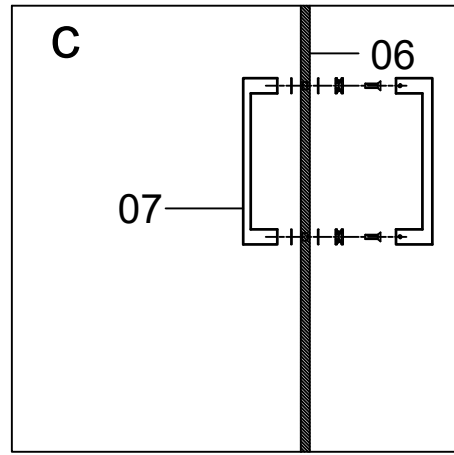

22D01

L

R

Serial Number	Graphical	Name	Quantlty	Remark
01		anti-splash threshold	1PCS	
02		guide block	1PCS	
03		lower cross tape	1PCS	
04		door seal	1PCS	
05		fixed panel seal	1PCS	
06		sliding door	1PCS	
07		towel bar	1PCS	
08		anti-jumping knob	2PCS	
09		∅8	6PCS	
10		wall mounting	2PCS	
11		ST5*40	6PCS	
12		wall bracket	2PCS	
13		buffer (optional)	2PCS	
14		rail	1PCS	
15		roller	2PCS	
16		Lower water retaining tape	1PCS	
17		Glass Clamp	2PCS	
18		glass panel	1PCS	

1

16

18

L	A(mm)
1524	1514-1524
1829	1819-1829

1

**L**

**R**

5