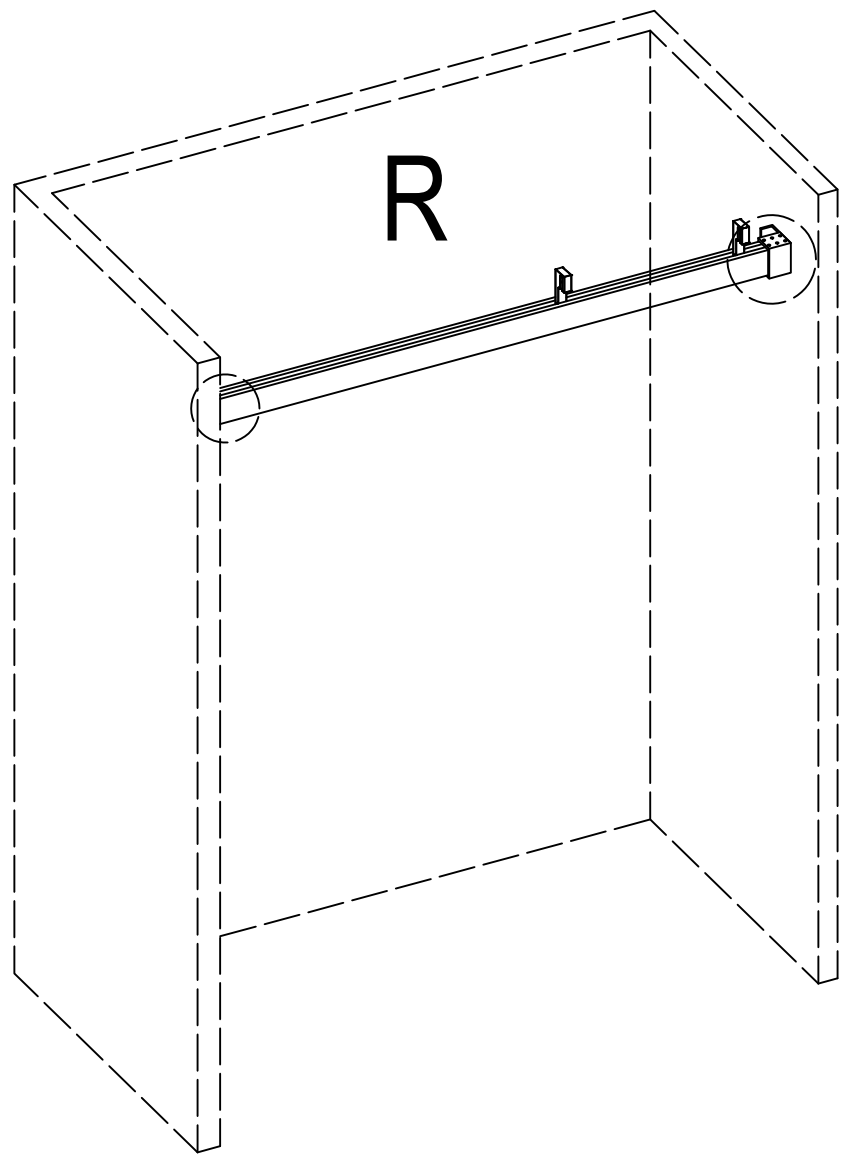

22D01

L

R

Serial Number	Graphical	Name	Quantlty	Remark
01		anti-splash threshold	1PCS	
02		guide block	1PCS	
03		lower cross tape	1PCS	
04		door seal	1PCS	
05		fixed panel seal	1PCS	
06		sliding door	1PCS	
07		towel bar	1PCS	
08		anti-jumping knob	2PCS	
09		∅8	6PCS	
10		wall mounting	2PCS	
11		ST5*40	6PCS	
12		wall bracket	2PCS	
13		buffer (optional)	2PCS	
14		rail	1PCS	
15		roller	2PCS	
16		Lower water retaining tape	1PCS	
17		Glass Clamp	2PCS	
18		glass panel	1PCS	

1

16

18

L	A(mm)
1524	1514-1524
1829	1819-1829

1

**L**

**R**

5