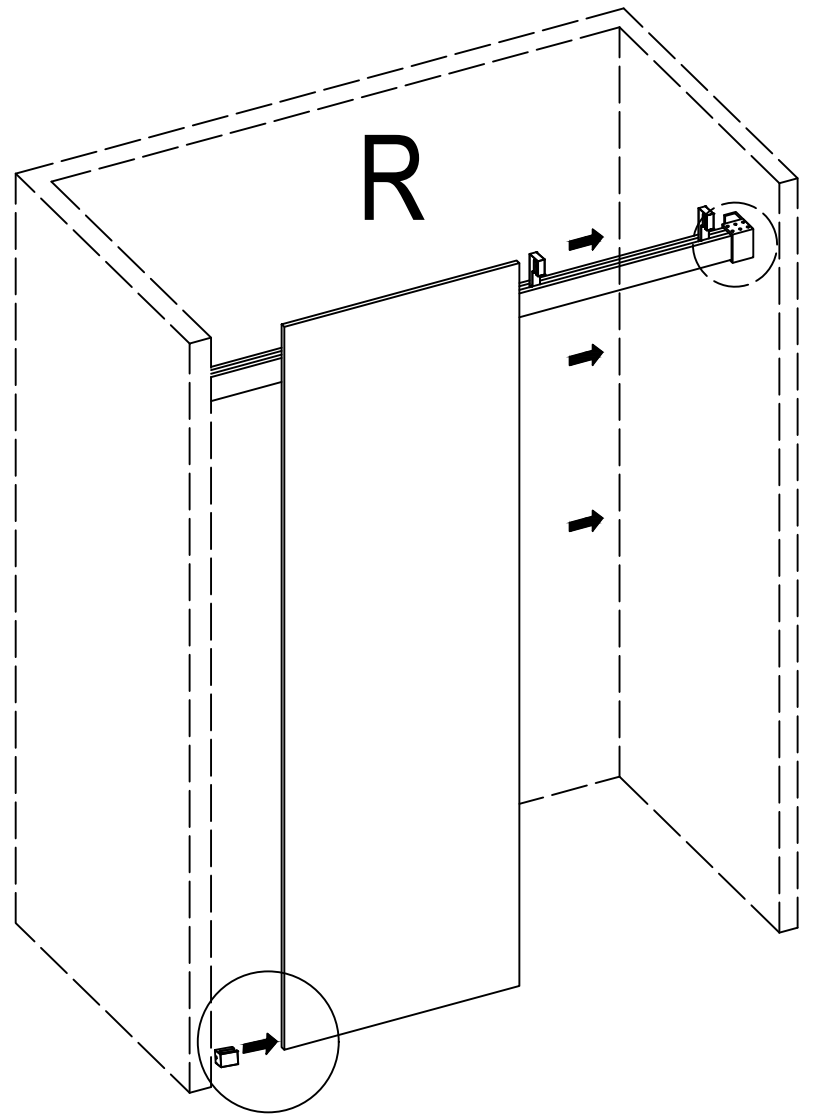

22D01

L

R

Serial Number	Graphical	Name	Quantlty	Remark
01		anti-splash threshold	1PCS	
02		guide block	1PCS	
03		lower cross tape	1PCS	
04		door seal	1PCS	
05		fixed panel seal	1PCS	
06		sliding door	1PCS	
07		towel bar	1PCS	
08		anti-jumping knob	2PCS	
09		∅8	6PCS	
10		wall mounting	2PCS	
11		ST5*40	6PCS	
12		wall bracket	2PCS	
13		buffer (optional)	2PCS	
14		rail	1PCS	
15		roller	2PCS	
16		Lower water retaining tape	1PCS	
17		Glass Clamp	2PCS	
18		glass panel	1PCS	

1

16

18

L	A(mm)
1524	1514-1524
1829	1819-1829

1

**L**

**R**

5