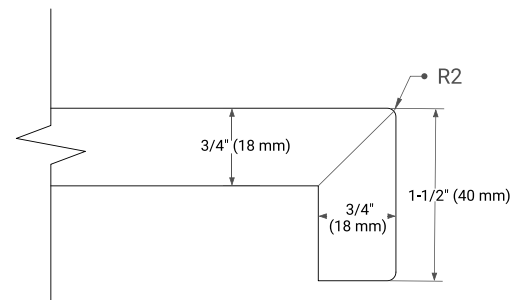

42" SINGLE OVAL SINK COUNTERTOP WITH 1.5 IN. THICKNESS

OVERALL DIMENSIONS

42.25" W x 22" D x 1.5" H

COUNTERTOP OPTIONS

Carrara White Quartz

FEATURES

- Solid countertop with mitered edges & seams
- Undermount white oval sink
- Pre-drilled for 8" widespread faucet

INCLUDED

- Countertop
- Matching Backsplash
- Oval Sink

COUNTERTOP PLAN VIEW

EDGE SIDE VIEW

THREE DIMENSIONAL COUNTERTOP VIEW