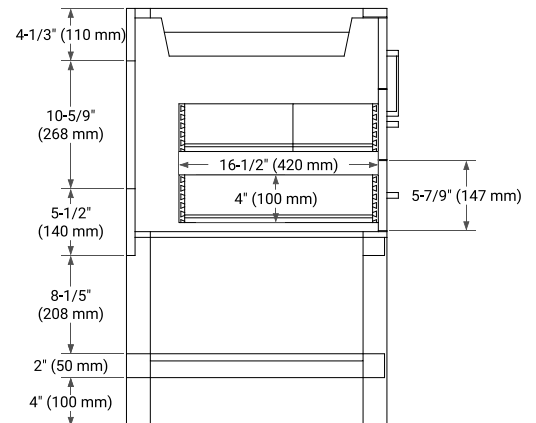

42" SINGLE SINK BASE CABINET

BASE CABINET DIMENSIONS

42" W x 21.5" D x 34.5" H

FEATURES

- Solid wood frame & plywood panels
- Dovetail drawers and joints
- Soft closing doors & drawers

HARDWARE FINISHES*

Brushed Nickel Satin Brass Matte Black Polished Chrome

42" SINGLE OVAL SINK COUNTERTOP WITH 1.5 IN. THICKNESS

OVERALL DIMENSIONS

42.25" W x 22" D x 1.5" H

COUNTERTOP OPTIONS

Carrara White Quartz

FEATURES

- Solid countertop with mitered edges & seams
- Undermount white oval sink
- Pre-drilled for 8" widespread faucet

INCLUDED

- Countertop
- Matching Backsplash
- Oval Sink

COUNTERTOP PLAN VIEW

EDGE SIDE VIEW

THREE DIMENSIONAL COUNTERTOP VIEW