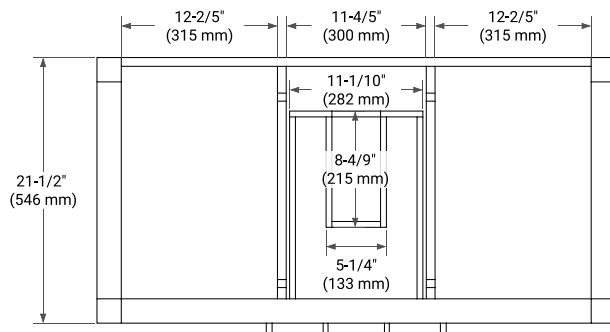

42" SINGLE SINK BASE CABINET

BASE CABINET DIMENSIONS

42" W x 21.5" D x 34.5" H

FEATURES

- Solid wood frame & plywood panels
- Dovetail drawers and joints
- Soft closing doors & drawers

HARDWARE FINISHES*

Brushed Nickel Satin Brass Matte Black Polished Chrome

42" SINGLE OVAL SINK COUNTERTOP WITH 1.5 IN. THICKNESS

OVERALL DIMENSIONS

42.25" W x 22" D x 1.5" H

COUNTERTOP OPTIONS

Carrara White Quartz

FEATURES

- Solid countertop with mitered edges & seams
- Undermount white oval sink
- Pre-drilled for 8" widespread faucet

INCLUDED

- Countertop
- Matching Backsplash
- Oval Sink

COUNTERTOP PLAN VIEW

EDGE SIDE VIEW

THREE DIMENSIONAL COUNTERTOP VIEW