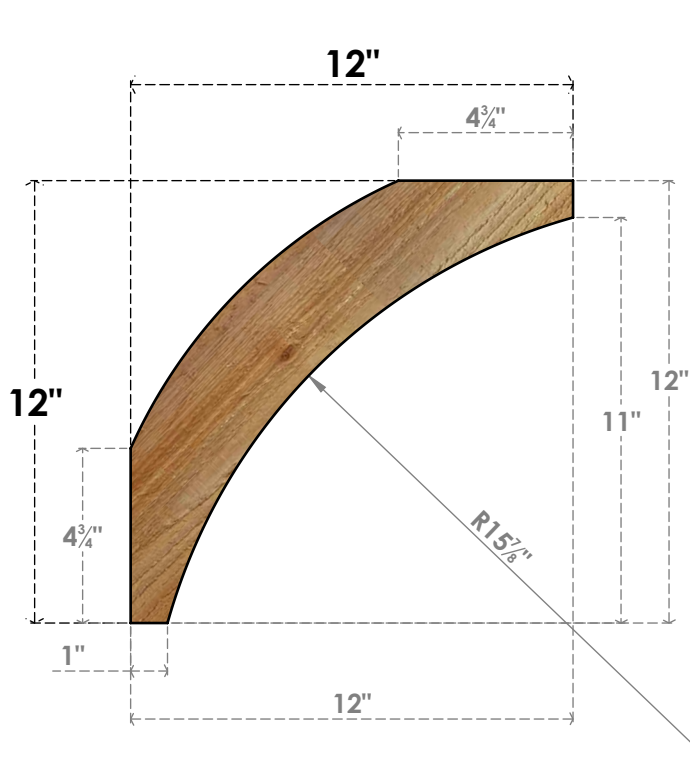

BRC06X12X12THR00RWR

6"W X 12"D X 12"H THORTON ROUGH SAWN BRACE, WESTERN RED CEDAR

SIDE

FRONT

EKENA MILLWORK
 2300 WEST MAIN ST.
 CLARKSVILLE, TX 75426
 TOLL FREE: 866-607-0453
 WWW.EKENAMILLWORK.COM

NOTES

1. INSTALLATION TO BE COMPLETED IN ACCORDANCE WITH MANUFACTURER'S SPECIFICATIONS.
2. DRAWING MAY NOT BE TO SCALE
3. THIS DRAWING IS INTENDED FOR DESIGN AND PLANNING PURPOSES ONLY.
4. ALL INFORMATION CONTAINED HEREIN WAS CURRENT AT THE TIME OF DEVELOPMENT BUT MUST BE REVIEWED AND APPROVED BY THE PRODUCT MANUFACTURER TO BE CONSIDERED ACCURATE.
5. PRODUCTS ARE NOT KILN DRIED. THIS ITEM IS UNIQUE AND WILL CONTAIN THE NATURAL VARIATIONS THAT THE WOOD SPECIES OFFERS. THIS MAY RESULT IN VARIATIONS UP TO 1/4"