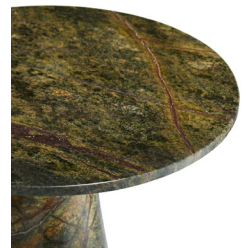

ICARIUS ACCENT TABLE

4903

Jungle

H: 18 IN

Dia: 16.00 IN

The Icarus establishes an exotic elegance in the space it occupies. Its jungle marble foundation features light to dark green hues that span its surface; each variation of color is matched with a rust-colored veining that delivers a fluidity throughout. Its unrivaled aesthetic makes this an ideal accent for modern settings. Marble may vary.