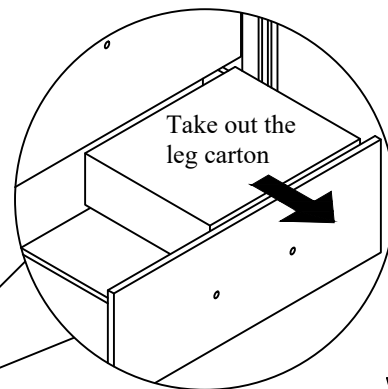

ASSEMBLY INSTRUCTIONS

SOUL-CH

CHEST - WHITE

PARTS LIST

NO	DESCRIPTION	QTY
1	CHEST	1 PC.
2	LEG	4 PCS.

HARDWARE LIST

NO	DESCRIPTION	SIZE	QTY
A	JCBC SCREW	M6 x 35	8 PCS.
B	SPRING WASHER	M8	8 PCS.
C	FLAT WASHER	M8 x 18	8 PCS.
D	ALLEN KEY	M4	1 PC.

TOOL REQUIRED (NOT PROVIDED)

STEP 3

STEP 2

STEP 1