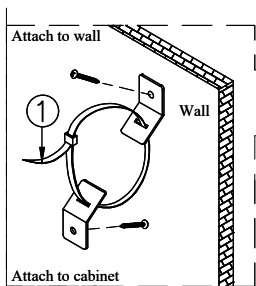

ASSEMBLY INSTRUCTIONS

SOUL-CH

CHEST - WHITE

PARTS LIST

NO	DESCRIPTION	QTY
1	CHEST	1 PC.
2	LEG	4 PCS.

HARDWARE LIST

NO	DESCRIPTION	SIZE	QTY
A	JCBC SCREW	M6 x 35	8 PCS.
B	SPRING WASHER	M8	8 PCS.
C	FLAT WASHER	M8 x 18	8 PCS.
D	ALLEN KEY	M4	1 PC.

TOOL REQUIRED (NOT PROVIDED)

STEP 3

STEP 2

STEP 1