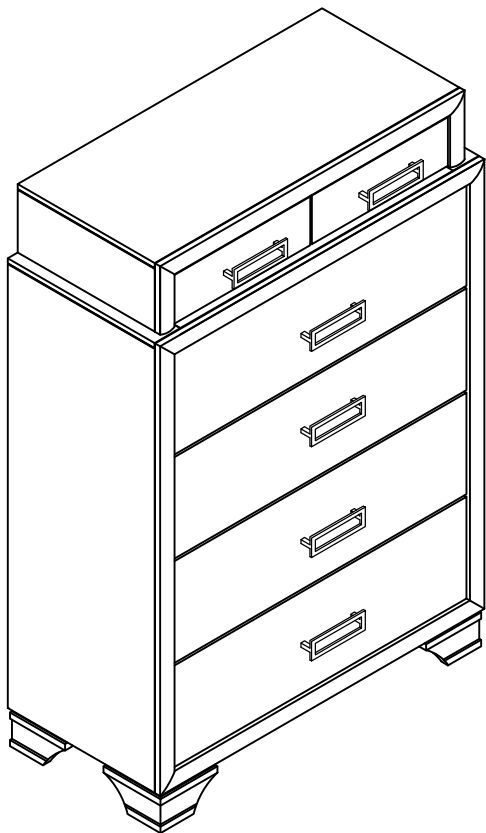

ASSEMBLY INSTRUCTIONS

SOUL-CH

CHEST - WHITE

PARTS LIST

NO	DESCRIPTION	QTY
1	CHEST	1 PC.
2	LEG	4 PCS.

HARDWARE LIST

NO	DESCRIPTION	SIZE	QTY
A	JCBC SCREW	M6 x 35	8 PCS.
B	SPRING WASHER	M8	8 PCS.
C	FLAT WASHER	M8 x 18	8 PCS.
D	ALLEN KEY	M4	1 PC.