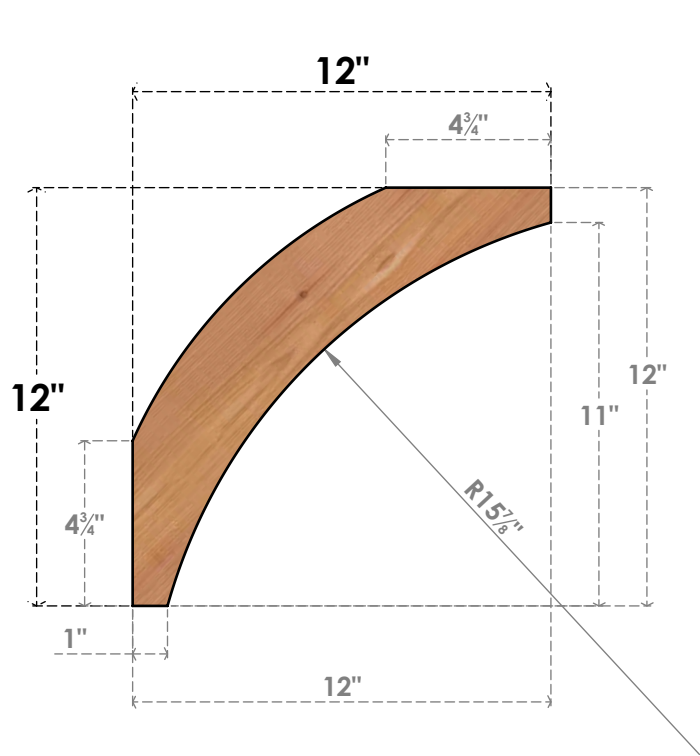

BRC04X12X12THR00SWR

3 1/2"W X 12"D X 12"H THORTON SMOOTH BRACE, WESTERN RED CEDAR

SIDE

FRONT

EKENA MILLWORK
2300 WEST MAIN ST.
CLARKSVILLE, TX 75426
TOLL FREE: 866-607-0453
WWW.EKENAMILLWORK.COM

NOTES

1. INSTALLATION TO BE COMPLETED IN ACCORDANCE WITH MANUFACTURER'S SPECIFICATIONS.
2. DRAWING MAY NOT BE TO SCALE
3. THIS DRAWING IS INTENDED FOR DESIGN AND PLANNING PURPOSES ONLY.
4. ALL INFORMATION CONTAINED HEREIN WAS CURRENT AT THE TIME OF DEVELOPMENT BUT MUST BE REVIEWED AND APPROVED BY THE PRODUCT MANUFACTURER TO BE CONSIDERED ACCURATE.
5. PRODUCTS ARE NOT KILN DRIED. THIS ITEM IS UNIQUE AND WILL CONTAIN THE NATURAL VARIATIONS THAT THE WOOD SPECIES OFFERS. THIS MAY RESULT IN VARIATIONS UP TO 1/4"