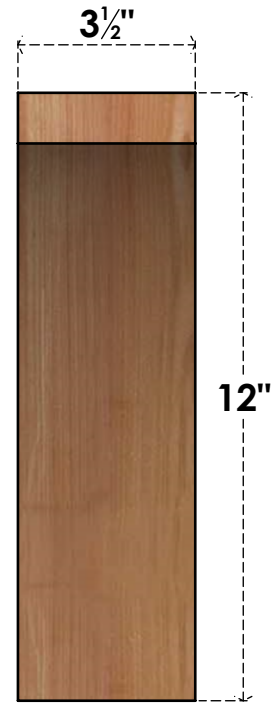

BRC04X12X12THR00SWR

3 1/2"W X 12"D X 12"H THORTON SMOOTH BRACE, WESTERN RED CEDAR

SIDE

FRONT

EKENA MILLWORK
2300 WEST MAIN ST.
CLARKSVILLE, TX 75426
TOLL FREE: 866-607-0453
WWW.EKENAMILLWORK.COM

NOTES

1. INSTALLATION TO BE COMPLETED IN ACCORDANCE WITH MANUFACTURER'S SPECIFICATIONS.
2. DRAWING MAY NOT BE TO SCALE
3. THIS DRAWING IS INTENDED FOR DESIGN AND PLANNING PURPOSES ONLY.
4. ALL INFORMATION CONTAINED HEREIN WAS CURRENT AT THE TIME OF DEVELOPMENT BUT MUST BE REVIEWED AND APPROVED BY THE PRODUCT MANUFACTURER TO BE CONSIDERED ACCURATE.
5. PRODUCTS ARE NOT KILN DRIED. THIS ITEM IS UNIQUE AND WILL CONTAIN THE NATURAL VARIATIONS THAT THE WOOD SPECIES OFFERS. THIS MAY RESULT IN VARIATIONS UP TO 1/4"