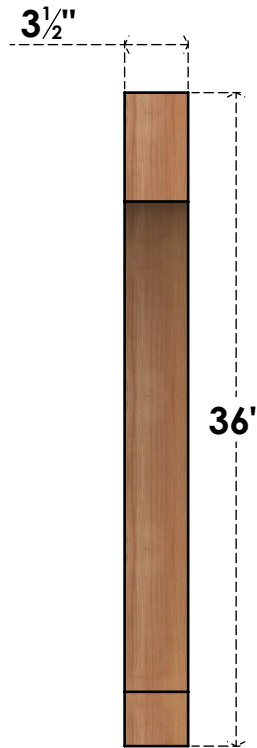

# BRC04X24X36IMP00SWR

3 1/2"W X 24"D X 36"H IMPERIAL SMOOTH BRACE, WESTERN RED CEDAR

**SIDE**

**FRONT**

EKENA MILLWORK  
 2300 WEST MAIN ST.  
 CLARKSVILLE, TX 75426  
 TOLL FREE: 866-607-0453  
 WWW.EKENAMILLWORK.COM

**NOTES**

1. INSTALLATION TO BE COMPLETED IN ACCORDANCE WITH MANUFACTURER'S SPECIFICATIONS.
2. DRAWING MAY NOT BE TO SCALE
3. THIS DRAWING IS INTENDED FOR DESIGN AND PLANNING PURPOSES ONLY.
4. ALL INFORMATION CONTAINED HEREIN WAS CURRENT AT THE TIME OF DEVELOPMENT BUT MUST BE REVIEWED AND APPROVED BY THE PRODUCT MANUFACTURER TO BE CONSIDERED ACCURATE.
5. PRODUCTS ARE NOT KILN DRIED. THIS ITEM IS UNIQUE AND WILL CONTAIN THE NATURAL VARIATIONS THAT THE WOOD SPECIES OFFERS. THIS MAY RESULT IN VARIATIONS UP TO 1/4"