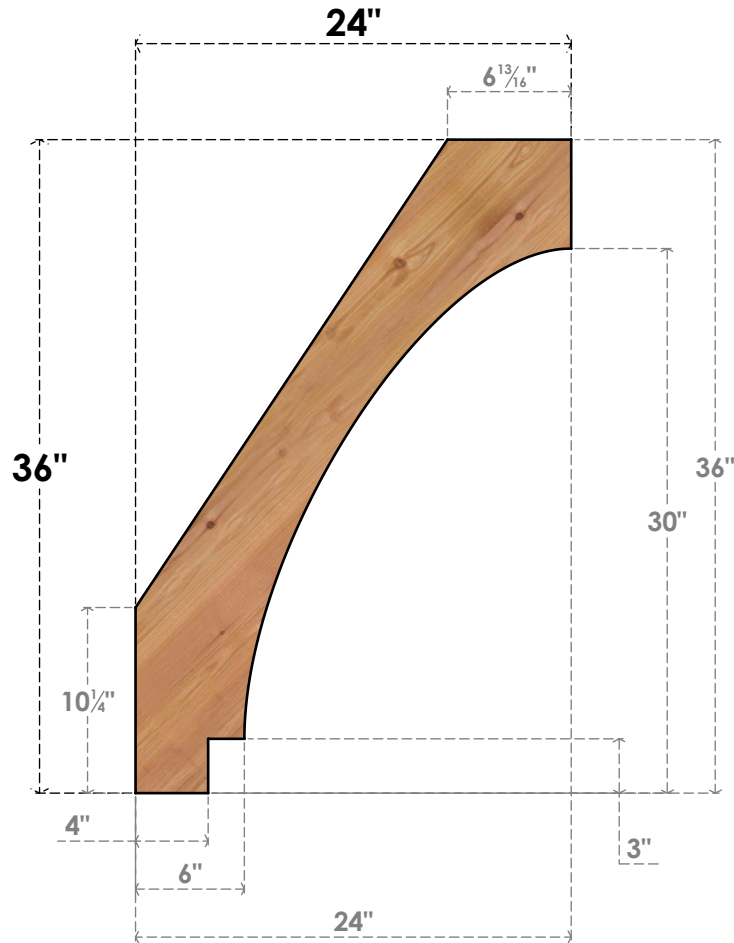

# BRC04X24X36IMP00SWR

3 1/2"W X 24"D X 36"H IMPERIAL SMOOTH BRACE, WESTERN RED CEDAR

**SIDE**

**FRONT**

EKENA MILLWORK  
 2300 WEST MAIN ST.  
 CLARKSVILLE, TX 75426  
 TOLL FREE: 866-607-0453  
 WWW.EKENAMILLWORK.COM

**NOTES**

1. INSTALLATION TO BE COMPLETED IN ACCORDANCE WITH MANUFACTURER'S SPECIFICATIONS.
2. DRAWING MAY NOT BE TO SCALE
3. THIS DRAWING IS INTENDED FOR DESIGN AND PLANNING PURPOSES ONLY.
4. ALL INFORMATION CONTAINED HEREIN WAS CURRENT AT THE TIME OF DEVELOPMENT BUT MUST BE REVIEWED AND APPROVED BY THE PRODUCT MANUFACTURER TO BE CONSIDERED ACCURATE.
5. PRODUCTS ARE NOT KILN DRIED. THIS ITEM IS UNIQUE AND WILL CONTAIN THE NATURAL VARIATIONS THAT THE WOOD SPECIES OFFERS. THIS MAY RESULT IN VARIATIONS UP TO 1/4"