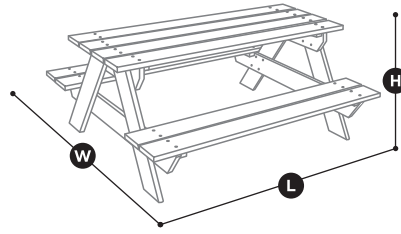

PICNIC TABLE

VERANDA FADESAFE	BELLTOWN	SODO	SODO	CA	TERRAZZO	SUNBRELLA	ATRIUM
RAVEN/SHADOW	SIDEWALK GREY	HERB GARDEN	BLACK	BLACK	SAND	BLACK	GREEN
Stock No	Stock No	Stock No	Stock No	Stock No	Stock No	Stock No	Stock No