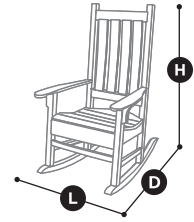

*Not designed to entirely cover the wheels or legs

FIT GUIDE

Measure your furniture based on the illustrations to the right. Select a cover that's slightly larger in length (L) and depth (D) than your chair. The height of your cover has not been designed to completely cover legs or wheels.

*Not designed to entirely cover the wheels or legs

DEEP LOUNGE CHAIR

| VERANDA FADESAFE | BELLTOWN | SODO | SODO | CA | TERRAZZO | SUNBRELLA | ATRIUM |
|----------------------------|-----------------|-------------|-------------|-----------|-----------------|------------------|---------------|
| RAVEN/SHADOW | SIDEWALK GREY | HERB GARDEN | BLACK | BLACK | SAND | BLACK | GREEN |
| Stock No | Stock No | Stock No | Stock No | Stock No | Stock No | Stock No | Stock No |

FIT GUIDE

Measure your furniture based on the illustrations to the right. Select a cover that's slightly larger in length (L) and width (W), length (L) and depth (D) or diameter (DIA) than your furniture. The height of your cover has not been designed to completely cover legs or wheels.