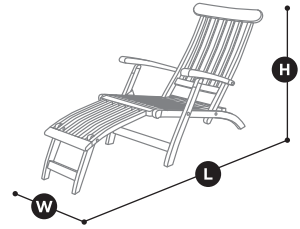

*Not designed to entirely cover the wheels or legs

FIT GUIDE

Measure your furniture based on the illustrations to the right. Select a cover that's slightly larger in length (L) and width (W) than your furniture. The height of your cover has not been designed to completely cover legs or wheels.

CORNER SECTIONAL

Note: WIDTH(W) can also be referred to as DEPTH(D)

| | MONTLAKE FADESAFE | RAVENNA | RAVENNA | HICKORY | VERANDA |
|--|----------------------|--------------------------------------|----------|--------------------------------------|---------------------------|
| Corner Sectional Covers | HEATHER GREY | DARK TAUPE/ MUSHROOM/ ESPRESSO | BLACK | HICKORY/ ANTIQUE OAK/ MAHOGANY | PEBBLE/ BARK/ EARTH |
| Item/Fit | Stock No | Stock No | Stock No | Stock No | Stock No |
| CORNER SECTIONAL | | | | | |
| UP TO 32.5"L 32.5"W 31"H* | | | | | |
| DEEP CORNER SECTIONAL | | | | | |
| UP TO 40"L 40"W 31"H* | | | | | |
| Patio Chaise and Day Chaise Lounge Covers | | | | | |
| MEDIUM CHAISE LOUNGE | | | | | |
| UP TO 66"L 28"W 27.5"H* | | | | | |
| CHAISE (ATRIUM) | | | | | |
| UP TO 85"L 34"W 30"H* | | | | | |
| LARGE CHAISE LOUNGE | | | | | |
| UP TO 86"L 34"W 30"H* | | | | | |
| MEDIUM DAY CHAISE | | | | | |
| WIDER CHAISES UP TO 66"L 35.5"W 33"H* | | | | | |
| LARGE DAY CHAISE | | | | | |
| WIDER CHAISES UP TO 78"L 35.5"W 33"H* | | | | | |
| DOUBLE WIDE CHAISE LOUNGE | | | | | |
| WIDER CHAISES UP TO 80"L 55"W 33"H | | | | | |
| STEAMER CHAISE/DECK CHAIR | | | | | |
| UP TO 65"L 25"W 37"H* | | | | | |

*Not designed to entirely cover the wheels or legs

CHAISE LOUNGE

DAY CHAISE

STEAMER CHAISE/DECK CHAIR

| VERANDA FADESAFE | BELLTOWN | SODO | SODO | CA | TERRAZZO | SUNBRELLA | ATRIUM |
|---------------------|---------------|-------------|----------|----------|----------|-----------|----------|
| RAVEN/SHADOW | SIDEWALK GREY | HERB GARDEN | BLACK | BLACK | SAND | BLACK | GREEN |
| Stock No | Stock No | Stock No | Stock No | Stock No | Stock No | Stock No | Stock No |