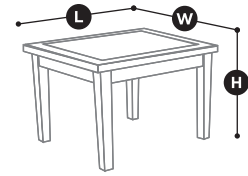

FIT GUIDE

Measure your furniture based on the illustrations to the right. Select a cover that's slightly larger in length (L) and width (W), length (L) and depth (D) or diameter (DIA) than your furniture. The height of your cover has not been designed to completely cover legs or wheels.

*Not designed to entirely cover the wheels or legs

ROUND TABLE &
6 STANDARD CHAIRS

BISTRO TABLE &
2-4 STANDARD CHAIRS

ROUND TABLE

| VERANDA FADESAFE | BELLTOWN | SODO | SODO | CA | TERRAZZO | SUNBRELLA | ATRIUM |
|---------------------|---------------|-------------|----------|----------|----------|-----------|----------|
| RAVEN/SHADOW | SIDEWALK GREY | HERB GARDEN | BLACK | BLACK | SAND | BLACK | GREEN |
| Stock No | Stock No | Stock No | Stock No | Stock No | Stock No | Stock No | Stock No |

FIT GUIDE

Measure your furniture based on the illustrations to the right. Select a cover that's slightly larger in length (L) and width (W) or diameter (D) than your furniture. The height of your cover has not been designed to completely cover legs or wheels.