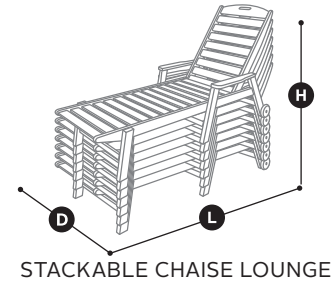

FIT GUIDE

Measure your furniture based on the illustrations to the right. Select a cover that's slightly larger in length (L) and depth (D) than your furniture. The height of your cover has not been designed to completely cover legs or wheels.

Note: WIDTH(W) can also be referred to as DEPTH(D)

	MONTLAKE FADESAFE	RAVENNA	RAVENNA	HICKORY	VERANDA
Patio Bench Covers	HEATHER GREY	DARK TAUPE/ MUSHROOM/ ESPRESSO	BLACK	HICKORY/ ANTIQUÉ OAK/ MAHOGANY	PEBBLE/ BARK/ EARTH
Item/Fit	Stock No	Stock No	Stock No	Stock No	Stock No
STACKABLE CHAISE LOUNGE 2					
UP TO 75"L 27"W 20"H*					
STACKABLE CHAISE LOUNGE 6					
UP TO 75"L 27"W 40"H*					
SMALL BENCH					
UP TO 50"L 28.5"D 30"H*					
MEDIUM BENCH					
UP TO 60"L 28.5"D 30"H*					
LARGE BENCH					
UP TO 75"L 28.5"D 30"H*					
LARGE BENCH (ATRIUM)					
UP TO 76"L 26"D 35"H*					

*Not designed to entirely cover the wheels or legs