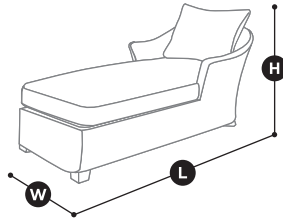

DAY CHAISE

VERANDA FADESAFE	BELLTOWN	SODO	SODO	CA	TERRAZZO	SUNBRELLA	ATRIUM
RAVEN/SHADOW	SIDEWALK GREY	HERB GARDEN	BLACK	BLACK	SAND	BLACK	GREEN
Stock No	Stock No	Stock No	Stock No	Stock No	Stock No	Stock No	Stock No