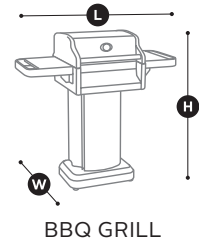

FIT GUIDE

Measure your BBQ/Grill based on the illustration to the right. Select a cover that's slightly larger in length (L) and width (W) than your BBQ/Grill. The height of your cover has not been designed to completely cover legs or wheels.

Note: WIDTH(W) can also be referred to as DEPTH(D)

	MONTLAKE FADESAFE	RAVENNA	RAVENNA	HICKORY	VERANDA
Patio BBQ Grill Covers	HEATHER GREY	DARK TAUPE/ MUSHROOM/ ESPRESSO	BLACK	HICKORY/ ANTIQUO OAK/ MAHOGANY	PEBBLE/ BARK/ EARTH
Item/Fit	Stock No	Stock No	Stock No	Stock No	Stock No
X SMALL BBQ GRILL					
UP TO 38"L 22"W 44"H*					
SMALL BBQ GRILL (VERANDA)					
UP TO 44"L 17"W 44"H*					
SMALL BBQ GRILL					
UP TO 44"L 22"W 44"H*					
SMALL BBQ GRILL (ATRIUM)					
UP TO 49"L 24"D 36"H*					
MEDIUM SMALL BBQ GRILL					
UP TO 52"L 24"W 44"H*					
MEDIUM BBQ GRILL					
UP TO 58"L 24"W 48"H*					
MEDIUM BBQ GRILL					
UP TO 58"L 26"W 48"H*					
LARGE BBQ GRILL					
UP TO 64"L 24"W 48"H*					
LARGE BBQ GRILL					
UP TO 64"L 26"W 48"H*					
LARGE BBQ GRILL (ATRIUM)					
UP TO 61"L 24"D 38"H*					
X LARGE BBQ GRILL					
UP TO 70"L 24"W 48"H*					
X LARGE BBQ GRILL					
UP TO 70"L 26"W 48"H*					

*Not designed to entirely cover the wheels or legs