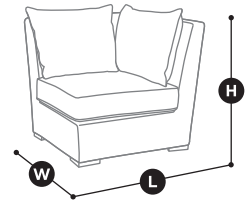

FIT GUIDE

Measure your furniture based on the illustrations to the right. Select a cover that's slightly larger in length (L) and depth (D) than your furniture. The height of your cover has not been designed to completely cover legs or wheels.

LOVESEAT/SOFA

Note: WIDTH(W) can also be referred to as DEPTH(D)

| | MONTLAKE FADESAFE | RAVENNA | RAVENNA | HICKORY | VERANDA |
|-----------------------------------|----------------------|--------------------------------------|----------|--------------------------------------|---------------------------|
| Patio Loveseat/Sofa Covers | HEATHER GREY | DARK TAUPE/ MUSHROOM/ ESPRESSO | BLACK | HICKORY/ ANTIQUO OAK/ MAHOGANY | PEBBLE/ BARK/ EARTH |
| Item/Fit | Stock No | Stock No | Stock No | Stock No | Stock No |
| SMALL LOVESEAT | | | | | |
| UP TO 58"L 32.5"D 31"H* | | | | | |
| SMALL LOVESEAT (ATRIUM) | | | | | |
| UP TO 55"L 32"D 38"H* | | | | | |
| MEDIUM LOVESEAT | | | | | |
| UP TO 76"L 32.5"D 33"H* | | | | | |
| MEDIUM LOVESEAT (ATRIUM) | | | | | |
| UP TO 64"L 34"D 34"H* | | | | | |
| LARGE LOVESEAT | | | | | |
| UP TO 88"L 32.5"D 33"H* | | | | | |
| X LARGE LOVESEAT/SOFA | | | | | |
| UP TO 104"L 32.5"D 31"H* | | | | | |
| SOFA (ATRIUM) | | | | | |
| UP TO 76"L 36"D 32"H* | | | | | |
| DEEP SMALL LOVESEAT | | | | | |
| UP TO 58" 40"D 31"H* | | | | | |
| DEEP MEDIUM LOVESEAT | | | | | |
| UP TO 76"L 40"D 31"H* | | | | | |
| DEEP LARGE LOVESEAT | | | | | |
| UP TO 88" 40"D 31"H* | | | | | |
| DEEP X LARGE LOVESEAT | | | | | |
| UP TO 104"L 40"D 31"H* | | | | | |

*Not designed to entirely cover the wheels or legs

FIT GUIDE

Measure your furniture based on the illustrations to the right. Select a cover that's slightly larger in length (L) and width (W) than your furniture. The height of your cover has not been designed to completely cover legs or wheels.