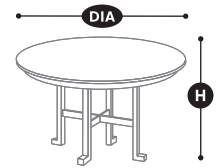

ROUND TABLE

VERANDA FADESAFE	BELLTOWN	SODO	SODO	CA	TERRAZZO	SUNBRELLA	ATRIUM
RAVEN/SHADOW	SIDEWALK GREY	HERB GARDEN	BLACK	BLACK	SAND	BLACK	GREEN
Stock No	Stock No	Stock No	Stock No	Stock No	Stock No	Stock No	Stock No