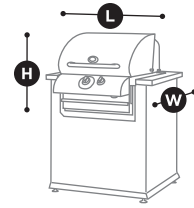

FIT GUIDE

Measure your furniture based on the illustrations to the right. Select a cover that's slightly larger in length (L) and width (W) or diameter (DIA) than your furniture. The height of your cover has not been designed to completely cover legs or wheels.

BUILT-IN GRILL TOP
Note: Cover for grill fire box only

Note: WIDTH(W) can also be referred to as DEPTH(D)

	MONTLAKE FADESAFE	RAVENNA	RAVENNA	HICKORY	VERANDA
Built-In Grill Top Covers	HEATHER GREY	DARK TAUPE/ MUSHROOM/ ESPRESSO	BLACK	HICKORY/ ANTIQUE OAK/ MAHOGANY	PEBBLE/ BARK/ EARTH
Item/Fit	Stock No	Stock No	Stock No	Stock No	Stock No
XX LARGE BBQ GRILL					
UP TO 72"L 26"W 51"H*					
3X LARGE BBQ GRILL					
UP TO 80"L 26"W 51"H*					
X SMALL BUILT-IN GRILL TOP					
UP TO 32"L 26"W 24"H					
SMALL BUILT-IN GRILL TOP					
UP TO 37"L 27"W 24"H					
MEDIUM BUILT-IN GRILL TOP					
UP TO 45"L 29"W 26"H					
LARGE BUILT-IN GRILL TOP					
UP TO 57"L 29"W 26"H					
KETTLE BBQ GRILL					
UP TO 26.5"DIA 38"H*					
KETTLE BBQ GRILL (ATRIUM)					
UP TO 28"DIA 27"H*					

*Not designed to entirely cover the wheels or legs