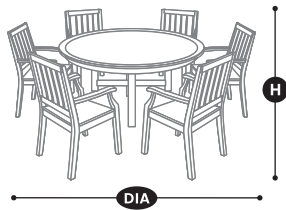

ROUND TABLE &
6 STANDARD CHAIRS