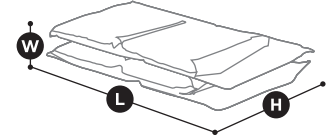

*Not designed to entirely cover the wheels or legs

SQUARE OTTOMAN/TABLE

RECTANGULAR COFFEE TABLE

| VERANDA FADESAFE | BELLTOWN | SODO | SODO | CA | TERRAZZO | SUNBRELLA | ATRIUM |
|-----------------------------|-----------------|-------------|-------------|-----------|-----------------|------------------|---------------|
| RAVEN/SHADOW | SIDEWALK GREY | HERB GARDEN | BLACK | BLACK | SAND | BLACK | GREEN |
| Stock No | Stock No | Stock No | Stock No | Stock No | Stock No | Stock No | Stock No |

FIT GUIDE

Measure your furniture based on the illustrations to the right. Select a cover that's slightly larger in length (L) and width (W) or length (L) and depth (D) than your furniture. The height of your cover has not been designed to completely cover legs or wheels.