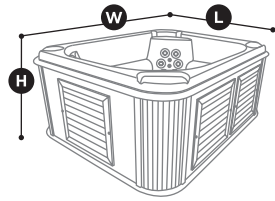

Hot Tub and Fountain Covers

ROUND HOT TUB
 UP TO 84"DIA

MEDIUM SQUARE HOT TUB
 UP TO 86"W

LARGE SQUARE HOT TUB
 UP TO 94"W

MEDIUM RECTANGULAR HOT TUB
 UP TO 82"L 69"W

LARGE RECTANGULAR HOT TUB
 UP TO 94"L 84"W

FOUNTAIN: MODEL 1
 FITS 37"DIA 70"H

FOUNTAIN: MODEL 2
 FITS 48"DIA 68"H

FOUNTAIN: MODEL 3
 FITS 59"DIA 62"H

*Not designed to entirely cover the wheels or legs

ROUND HOT TUB

SQUARE HOT TUB

RECTANGULAR HOT TUB