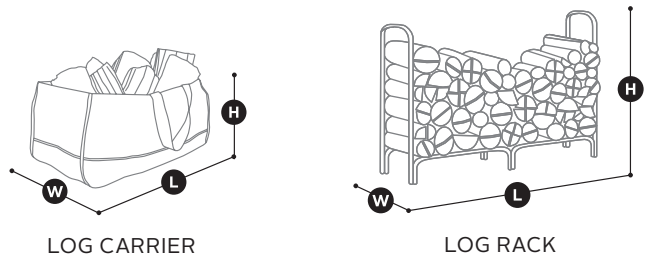

FIT GUIDE

Measure your furniture based on the illustrations to the right. Select a cover that's slightly larger in length (L) and width (W) than your furniture. The height of your cover has not been designed to completely cover legs or wheels.

Note: WIDTH(W) can also be referred to as DEPTH(D)

	MONTLAKE FADESAFE	RAVENNA	RAVENNA	HICKORY	VERANDA
Patio Log Rack, Chiminea and Fire Pit Table Covers	HEATHER GREY	DARK TAUPE/ MUSHROOM/ ESPRESSO	BLACK	HICKORY/ ANTIQUE OAK/ MAHOGANY	PEBBLE/ BARK/ EARTH
Item/Fit	Stock No	Stock No	Stock No	Stock No	Stock No
SMALL LOG RACK					
FITS 4'L LOG RACKS 48"L 24"W 42"H*					
LARGE LOG RACK					
FITS 8'L LOG RACKS 96"L 24"W 42"H*					
LOG CARRIER 40"L 25"W (OPENED)					
SHOULDER STRAP 55" (EXTENDED)					
JUMBO LOG CARRIER HOLDS UP TO 2 STANDARD WOOD BUNDLES 24"L 11.75"W 11.75"H (OPENED)					
CHIMINEA					
UP TO 52.75"H 22"DIA*					
CHIMINEA (ATRIUM)					
UP TO 23"DIA BASE 9"DIA TOP 48"H					
42" ROUND FIRE PIT TABLE					
UP TO 42"DIA 22"H*					
42" SQUARE FIRE PIT TABLE					
UP TO 42"L 42"W 22"H*					
52" SQUARE FIRE PIT TABLE					
UP TO 52"L 52"W 22"H*					
40" RECTANGULAR FIRE PIT TABLE					
UP TO 40"L 28"W 22"H*					
56" RECTANGULAR FIRE PIT TABLE					
UP TO 56"L 38"W 22"H*					

*Not designed to entirely cover the wheels or legs