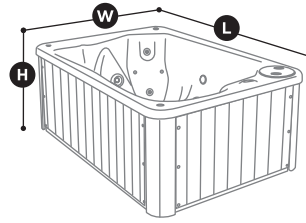

Hot Tub and Fountain Covers

ROUND HOT TUB
 UP TO 84"DIA

MEDIUM SQUARE HOT TUB
 UP TO 86"W

LARGE SQUARE HOT TUB
 UP TO 94"W

MEDIUM RECTANGULAR HOT TUB
 UP TO 82"L 69"W

LARGE RECTANGULAR HOT TUB
 UP TO 94"L 84"W

FOUNTAIN: MODEL 1
 FITS 37"DIA 70"H

FOUNTAIN: MODEL 2
 FITS 48"DIA 68"H

FOUNTAIN: MODEL 3
 FITS 59"DIA 62"H

*Not designed to entirely cover the wheels or legs

ROUND HOT TUB

SQUARE HOT TUB

RECTANGULAR HOT TUB