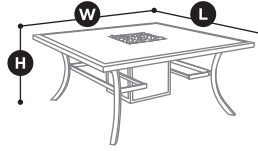

SQUARE FIRE PIT TABLE