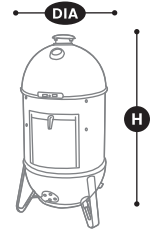

FIT GUIDE

Measure your Smoker or Ceramic Grill based on the illustration to the right. Select a cover that's slightly larger in length (L) and width (W) or diameter (DIA) than your Smoker or Ceramic Grill. The height of your cover has not been designed to completely cover legs or wheels.