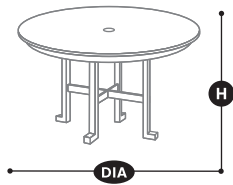

LARGE ROUND TABLE
W/ UMBRELLA HOLE