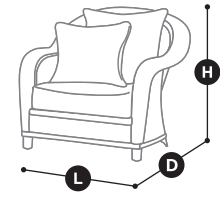

FIT GUIDE

Measure your furniture based on the illustrations to the right. Select a cover that's slightly larger in length (L) and depth (D) than your chair. The height of your cover has not been designed to completely cover legs or wheels.

Note: WIDTH(W) can also be referred to as DEPTH(D)

| | MONTLAKE FADESAFE | RAVENNA | RAVENNA | HICKORY | VERANDA |
|----------------------------------|----------------------|--------------------------------------|----------|--------------------------------------|---------------------------|
| Patio Chair Covers | HEATHER GREY | DARK TAUPE/ MUSHROOM/ ESPRESSO | BLACK | HICKORY/ ANTIQUE OAK/ MAHOGANY | PEBBLE/ BARK/ EARTH |
| Item/Fit | Stock No | Stock No | Stock No | Stock No | Stock No |
| STACKING 6 CHAIRS | | | | | |
| UP TO 25.5"L 33.5"D 45"H* | | | | | |
| STACKING CHAIR (ATRIUM) | | | | | |
| UP TO 24"L 27"D 42"H* | | | | | |
| STACKING CHAIR (TERRAZZO) | | | | | |
| UP TO 33.5"L 25.5"D 45"H* | | | | | |
| ADIRONDACK | | | | | |
| UP TO 31.5"L 33.5"D 36"H* | | | | | |
| ADIRONDACK (ATRIUM) | | | | | |
| UP TO 34"L 40"D 36"H* | | | | | |
| ADIRONDACK (TERRAZZO) | | | | | |
| UP TO 35"L 36"D 32"H* | | | | | |
| UP TO 66"L 35"D 36"H* | | | | | |
| STANDARD BACKREST | | | | | |
| UP TO 25.5"L 28.5"D 26"H* | | | | | |
| ARM CHAIR | | | | | |
| UP TO 27"L 25"D 35"H* | | | | | |
| HIGH BACK BACKREST | | | | | |
| UP TO 25.5"L 32.5"D 34"H* | | | | | |
| BAR CHAIR | | | | | |
| UP TO 26"L 28"D 48"H* | | | | | |

*Not designed to entirely cover the wheels or legs

FIT GUIDE

Measure your furniture based on the illustrations to the right. Select a cover that's slightly larger in length (L) and depth (D) than your chair. The height of your cover has not been designed to completely cover legs or wheels.