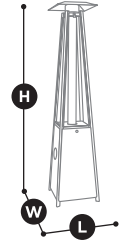

Hot Tub and Fountain Covers

ROUND HOT TUB
 UP TO 84"DIA

MEDIUM SQUARE HOT TUB
 UP TO 86"W

LARGE SQUARE HOT TUB
 UP TO 94"W

MEDIUM RECTANGULAR HOT TUB
 UP TO 82"L 69"W

LARGE RECTANGULAR HOT TUB
 UP TO 94"L 84"W

FOUNTAIN: MODEL 1
 FITS 37"DIA 70"H

FOUNTAIN: MODEL 2
 FITS 48"DIA 68"H

FOUNTAIN: MODEL 3
 FITS 59"DIA 62"H

*Not designed to entirely cover the wheels or legs

ROUND HOT TUB

SQUARE HOT TUB

RECTANGULAR HOT TUB

FIT GUIDE

Measure your heater or AC based on the illustrations to the right.
 Select a cover with a maximum measurement that's slightly larger in length (L), width (W) and height (H).

ROUND STAND-UP HEATER