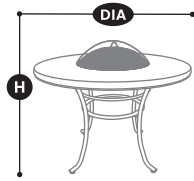

ROUND FIRE PIT TABLE