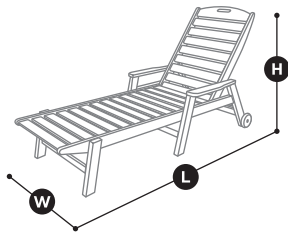

CHAISE LOUNGE