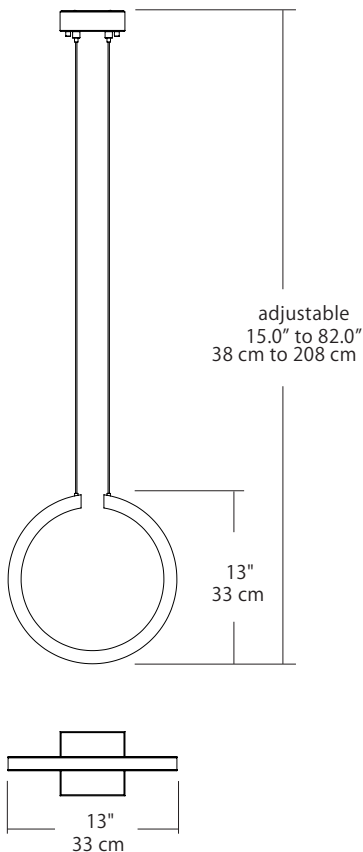

## Design

- Stamped steel trim, polycarbonite diffuser
- Two suspension cables precisely hold the fixture in any desired orientation and prevent twisting and turning
- Available in Satin Nickel

## 13" CIRQ PENDANT

**Model No. CRQ-13P-SN**

(Satin Nickel)

Fixture watts: 13 Watts

Fixture Output: 570 Lumens

tel: (847) 941-0588

fax: (847) 306-3432

email: [sales@blackjacklighting.com](mailto:sales@blackjacklighting.com)