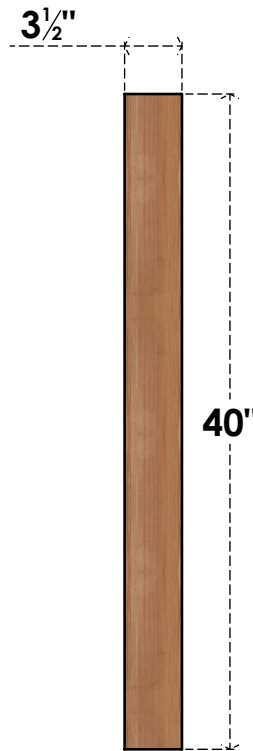

BRC04X40X40TRA00SWR

3 1/2"W X 40"D X 40"H TRADITIONAL SMOOTH BRACE, WESTERN RED CEDAR

SIDE

FRONT

EKENA MILLWORK
 2300 WEST MAIN ST.
 CLARKSVILLE, TX 75426
 TOLL FREE: 866-607-0453
 WWW.EKENAMILLWORK.COM

NOTES

1. INSTALLATION TO BE COMPLETED IN ACCORDANCE WITH MANUFACTURER'S SPECIFICATIONS.
2. DRAWING MAY NOT BE TO SCALE
3. THIS DRAWING IS INTENDED FOR DESIGN AND PLANNING PURPOSES ONLY.
4. ALL INFORMATION CONTAINED HEREIN WAS CURRENT AT THE TIME OF DEVELOPMENT BUT MUST BE REVIEWED AND APPROVED BY THE PRODUCT MANUFACTURER TO BE CONSIDERED ACCURATE.
5. PRODUCTS ARE NOT KILN DRIED. THIS ITEM IS UNIQUE AND WILL CONTAIN THE NATURAL VARIATIONS THAT THE WOOD SPECIES OFFERS. THIS MAY RESULT IN VARIATIONS UP TO 1/4"