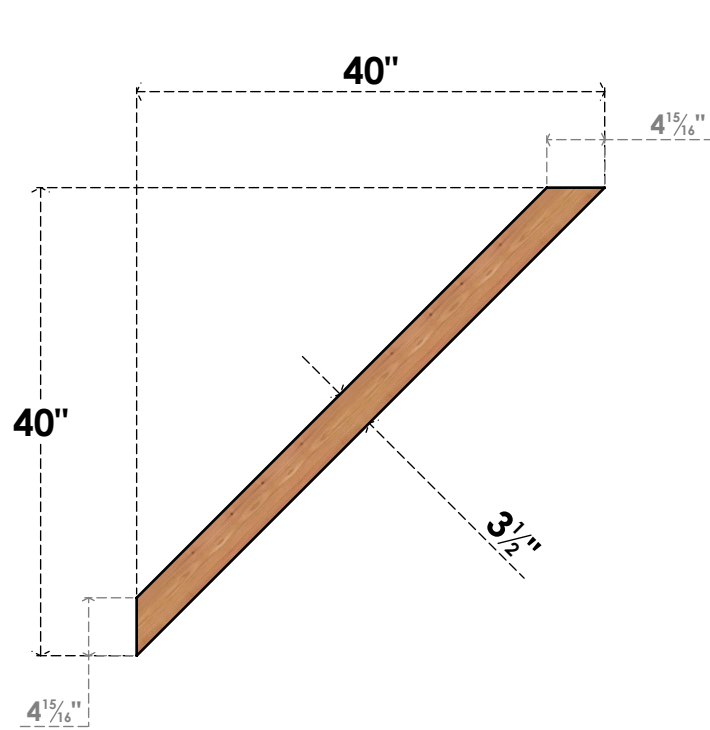

BRC04X40X40TRA00SWR

3 1/2"W X 40"D X 40"H TRADITIONAL SMOOTH BRACE, WESTERN RED CEDAR

SIDE

FRONT

EKENA MILLWORK
 2300 WEST MAIN ST.
 CLARKSVILLE, TX 75426
 TOLL FREE: 866-607-0453
 WWW.EKENAMILLWORK.COM

NOTES