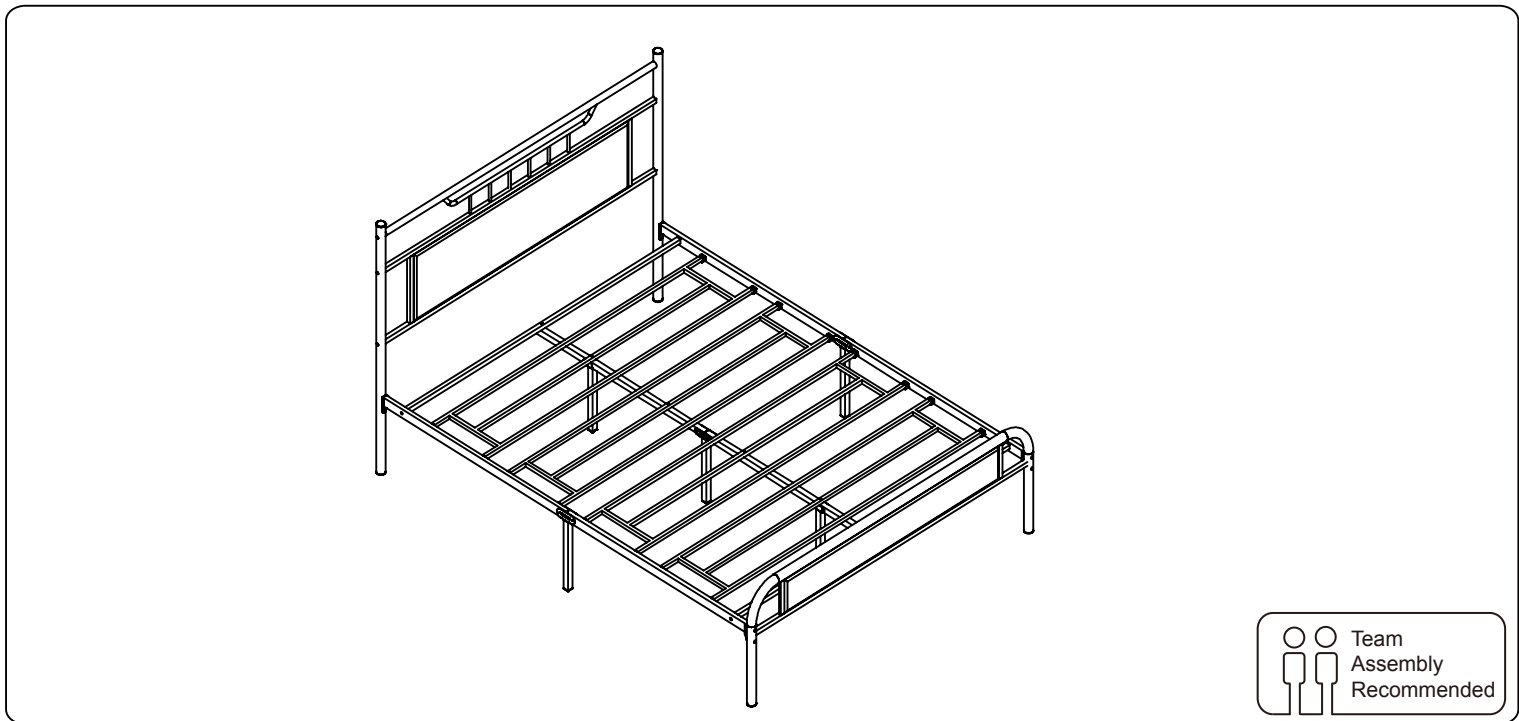

Bed Frame Installation Manual

Componets ▶

Screws & Tools ▶

(A)		M8x50mm	x4
(B)		M6x60mm	x6
(C)		M6x50mm	x2
(D)		M6x35mm	x8
(E)		M6x30mm	x4
(F)		M6x20mm	x16
(L)		M8	x8
(M)		M6x20mm	x4
(N)		M4	x2

Check all the components & screws before assembly. Do not install in case part is missing, contact us to get. Send email with your question to us. We will resend within 24 hours.

Return Policy

We believe you will absolutely love your Metal platform bed. But if for some reason you want to return the foundation, please contact us directly before you decide to return your product. The item must be returned within 30 days of delivery for a full refund. The item must be returned in good condition, in original box, with all original proof of purchase, parts and accessories.