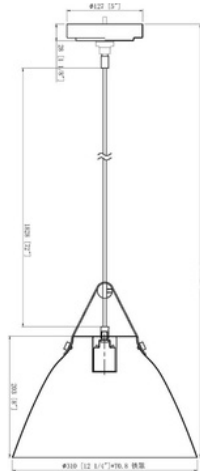

3123-BK

Tuxford

Fixture Attributes

Category: Interior Pendant

Finish: Matte Black

Body: Steel / Plastic

Shade Finish: Matte Black

Overall Size: 12.25"x12.25"x82"

Rod/Chain Length: 72"

Max. Height from Ceiling: 82"

Min. Height from Ceiling: 14.5"

Weight of fixture: 2.75 LBS

Certifications/Qualifications: UL / cUL

Smart SkyPlug Compatible: N/A

Warranty: www.skyplug.com/warranty

Available
Finishes

Matte Black

Light Source

Lamp Included

Lamp Type: E26

Light Source: ST58

Number of bulbs: 1

Max Wattage/Range: 60W

Voltage: 120

Socket Type: Ceramic

Mounting / Installations

 Plug-in Mounting System

Lead Wire Length: 98"

Wire Type: SVT 105°C

Location Rating: Damp

Luminaire Support: Max. 50 lbs