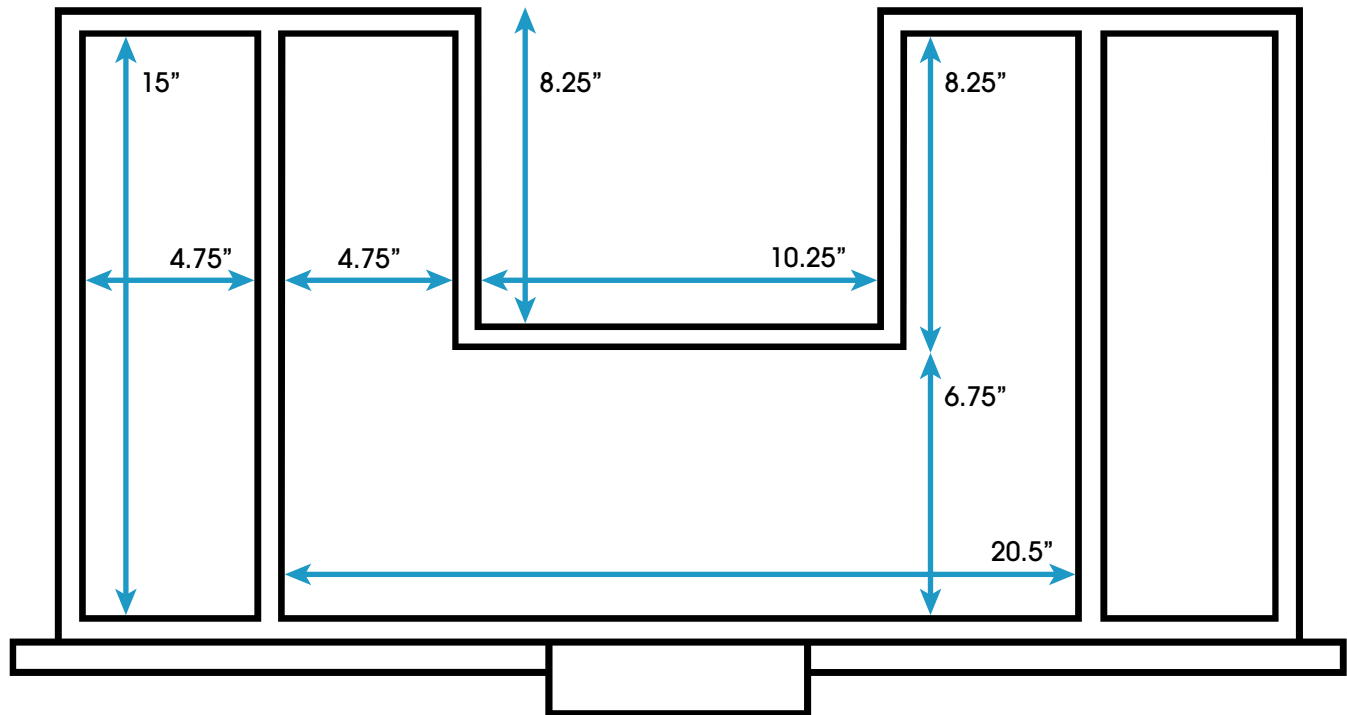

Henley 36-inch Bath Vanity **Bottom Drawer – (Top View)**

Note: The internal height of the drawer is 7.25" tall.

**All measurements are approximate and rounded to the nearest quarter inch
Please allow for a slight margin of error**