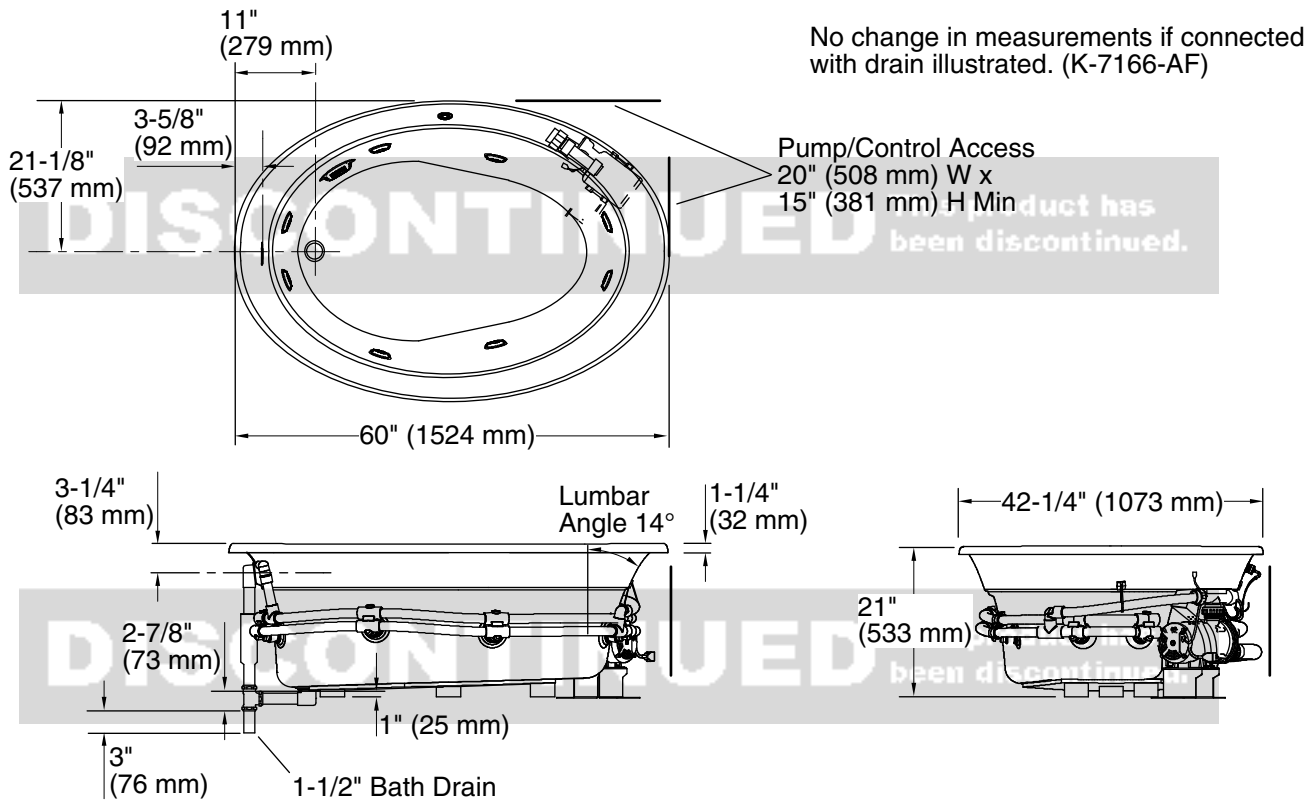

Required Electrical Service

Two dedicated circuits required, protected with Class A Ground-Fault Circuit-Interrupter (GFCI). Outside North America, this device may be known as a Residual Current Device (RCD).

Pump: 120 V, 15 A, 60 Hz
Heater: 120 V, 15 A, 60 Hz

Technical Information

All product dimensions are nominal.

Installation: Drop-in
Drain location: End
Basin area, bottom: 42" x 28" (1067 mm x 711 mm)
Basin area, top: 55" x 40" (1397 mm x 1016 mm)
Weight: 115 lbs (52.2 kg)
Minimum floor load: 43 lbs/ft² (209.9 kg/m²)
Water depth: 15-1/2" (394 mm)
Water capacity: 73 gal (276.3 L)
Template: Drop-in, 1017044-7, required, included
Electrical component rating: Pump: 120 V, 7.5 A, 60 Hz
Heater: 120 V, 12.5 A, 60 Hz, 1500 W
Pump speed: Single

Notes

Measure your actual product for rough-in details.

Install this product according to the installation instructions.

The hot water supply should be 70% of the capacity of the bath or greater. Installations will vary.

Provide one grounded electrical outlet within 24" (610 mm) of each component.