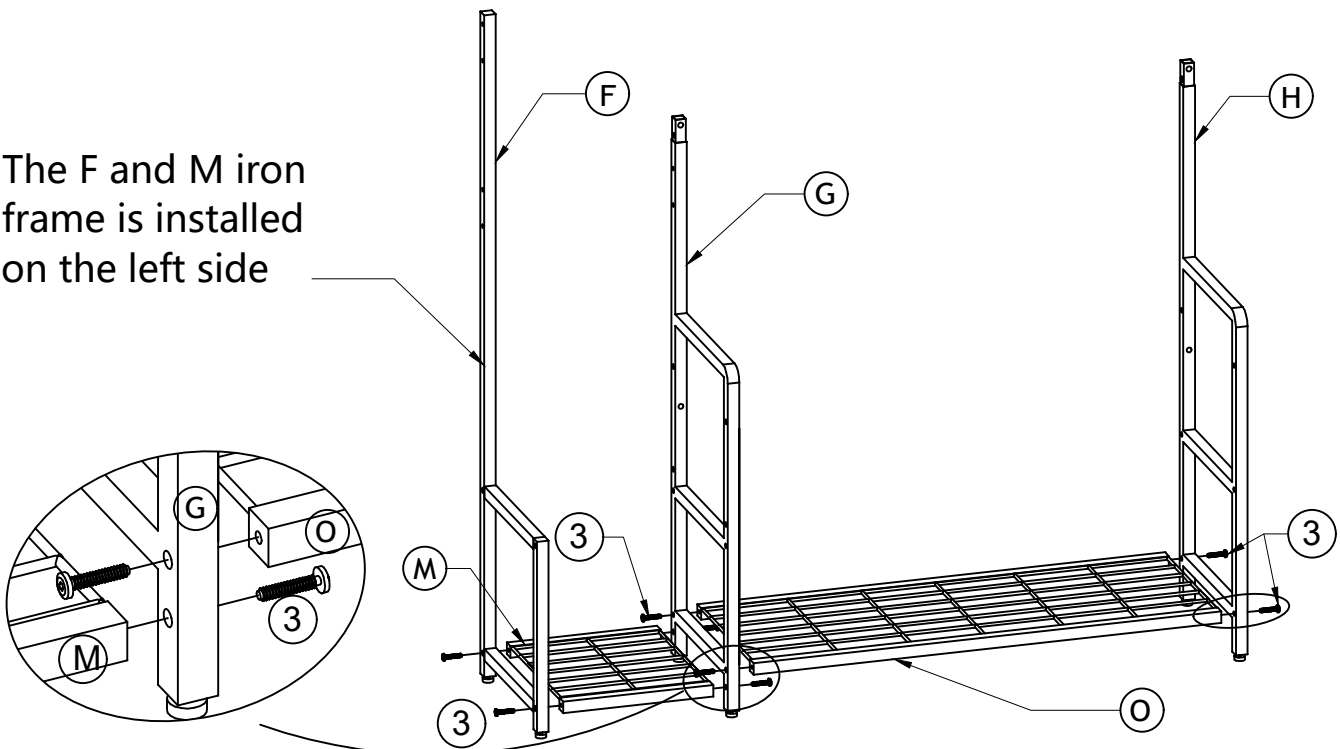

PRODUCT ASSEMBLY

1

5 x 6

2

M6x30mm

3 x 8

The F and M iron frame is installed on the left side

PRODUCT ASSEMBLY