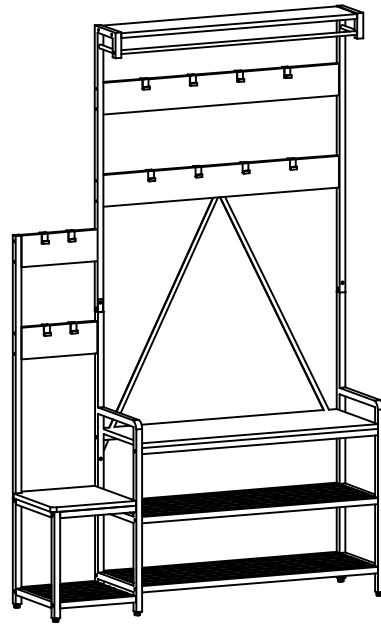

SKU:PHO_104KY1KT

Assembly Instruction

2-001

Trouble shooting:

Missing / Wrong / Broken parts and installation issues

Send email with your question, pic and order NO. to
support@idealhouse.vip

Respond within 24 hours

Issue resolved

COMPONENTS ID Nr.

Part Nr.	Qty	Part Nr.	Qty	Part Nr.	Qty
A	1pcs	G	1pcs	N	2pcs
B	1pcs	H	1pcs	M	1pcs
C	2pcs	I	1pcs	O	2pcs
D	1pcs	J	1pcs	P	12pcs
E	1pcs	K	2pcs	Q	1pcs
F	1pcs	L	1pcs	R	2pcs

HARDWARE LIST