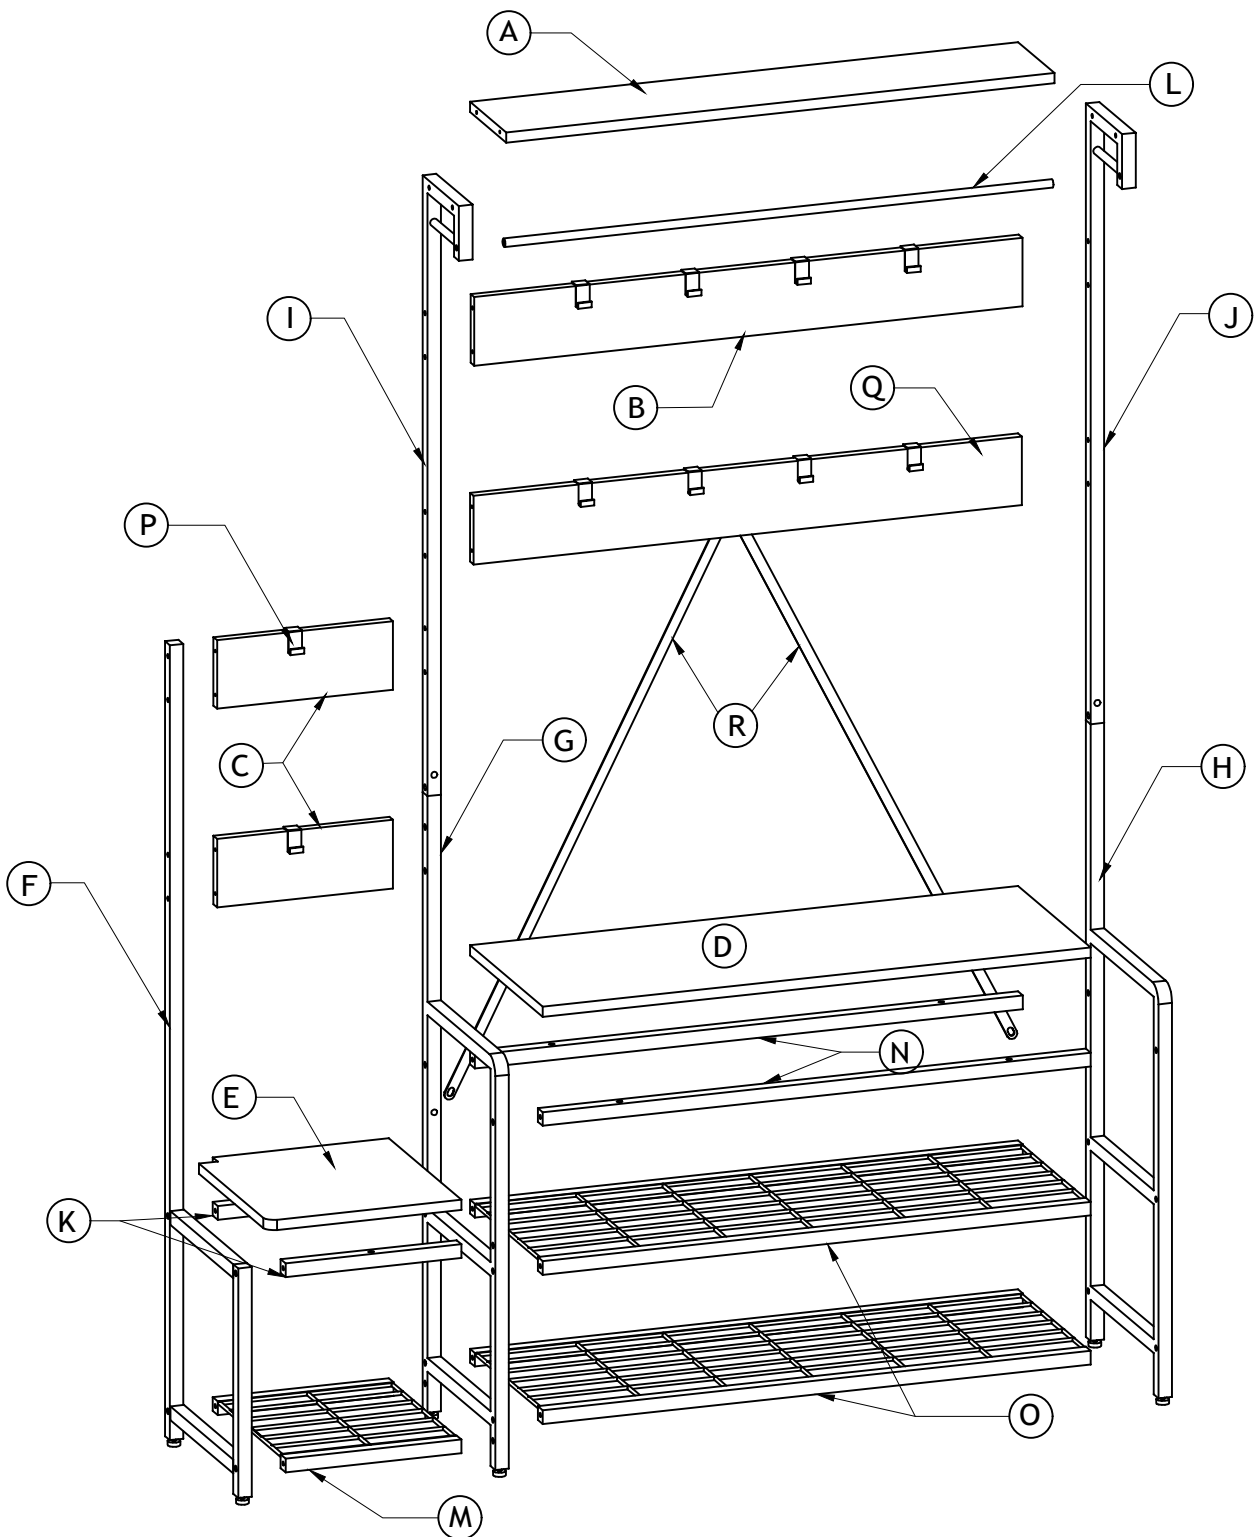

SKU:PHO_104KY1KT

Assembly Instruction

2-001

Trouble shooting:

Missing / Wrong / Broken parts and installation issues

Send email with your question, pic and order NO. to
support@idealhouse.vip

Respond within 24 hours

Issue resolved

COMPONENTS ID Nr.

Part Nr.	Qty	Part Nr.	Qty	Part Nr.	Qty
A	1pcs	G	1pcs	N	2pcs
B	1pcs	H	1pcs	M	1pcs
C	2pcs	I	1pcs	O	2pcs
D	1pcs	J	1pcs	P	12pcs
E	1pcs	K	2pcs	Q	1pcs
F	1pcs	L	1pcs	R	2pcs

HARDWARE LIST

<p>① x 20</p>  <p>D5x50mm</p>	<p>② x 7</p>  <p>M6x12mm</p>	<p>③ x 28</p>  <p>M6x30mm</p>	<p>④ x 6</p>  <p>6x15</p>
<p>⑤ x 6</p> 	<p>⑥ x 1</p>  <p>#4</p>	<p>⑦ x 1</p>  <p>#3</p>	<p>⑧ x 2</p> 
<p>Ⓟ x 10</p> 			