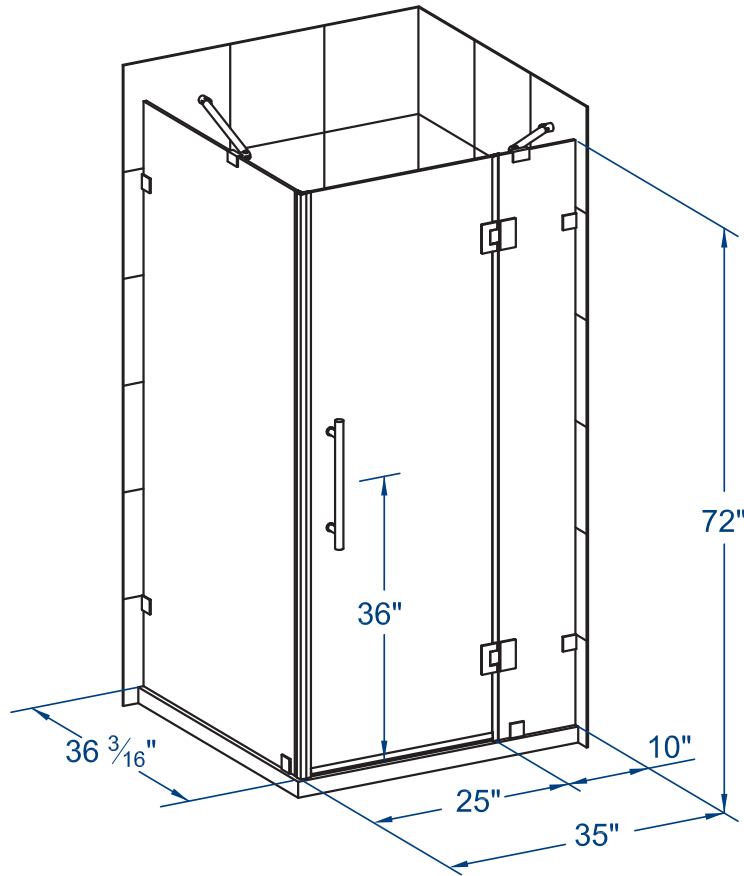

AVALUX

SEN987-3536-10

ASTON

COMPLETELY FRAMELESS HINGED SHOWER ENCLOSURE

FEATURES

COMPLETELY FRAMELESS

REVERSIBLE DOOR

CORNER ALCOVE